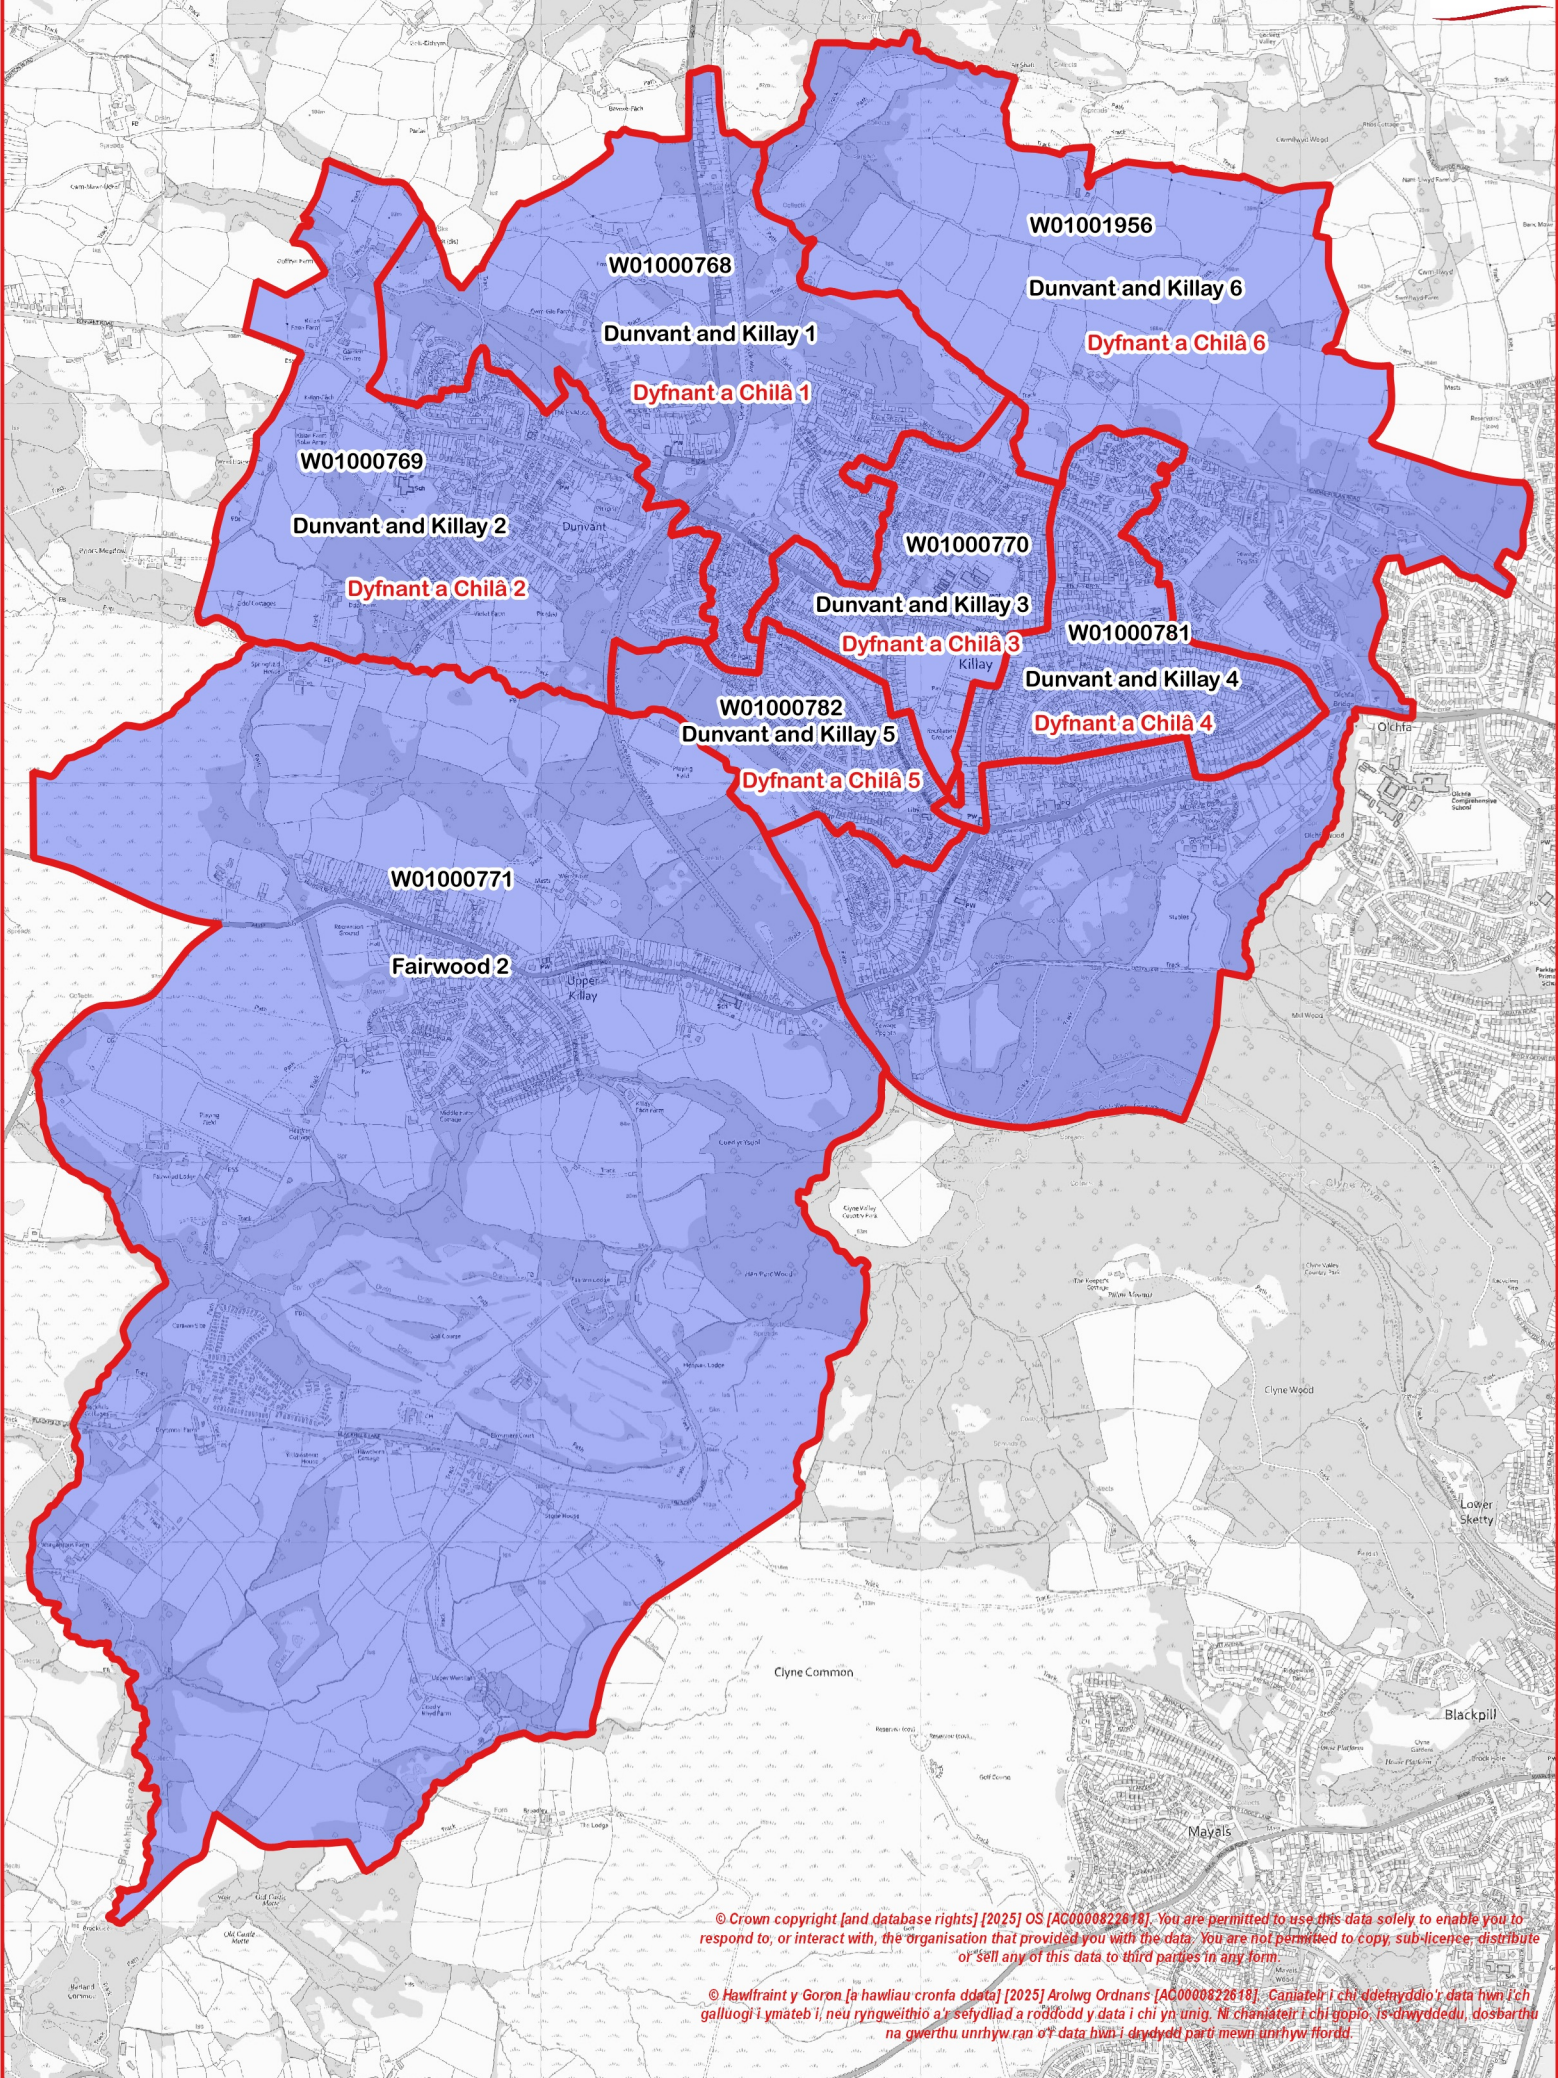

LSOAs in MSOA : SWANSEA 032 (DUNVANT AND KILLAY)

ACEHI YN ACEHG : ABERTAWE 032 (DYFNANT A CHILÀ)

Cyngor Abertawe Swansea Council

© Crown copyright [and database rights] [2025] OS [AC0000822618]. You are permitted to use this data solely to enable you to respond to, or interact with, the organisation that provided you with the data. You are not permitted to copy, sub-licence, distribute or sell any of this data to third parties in any form.