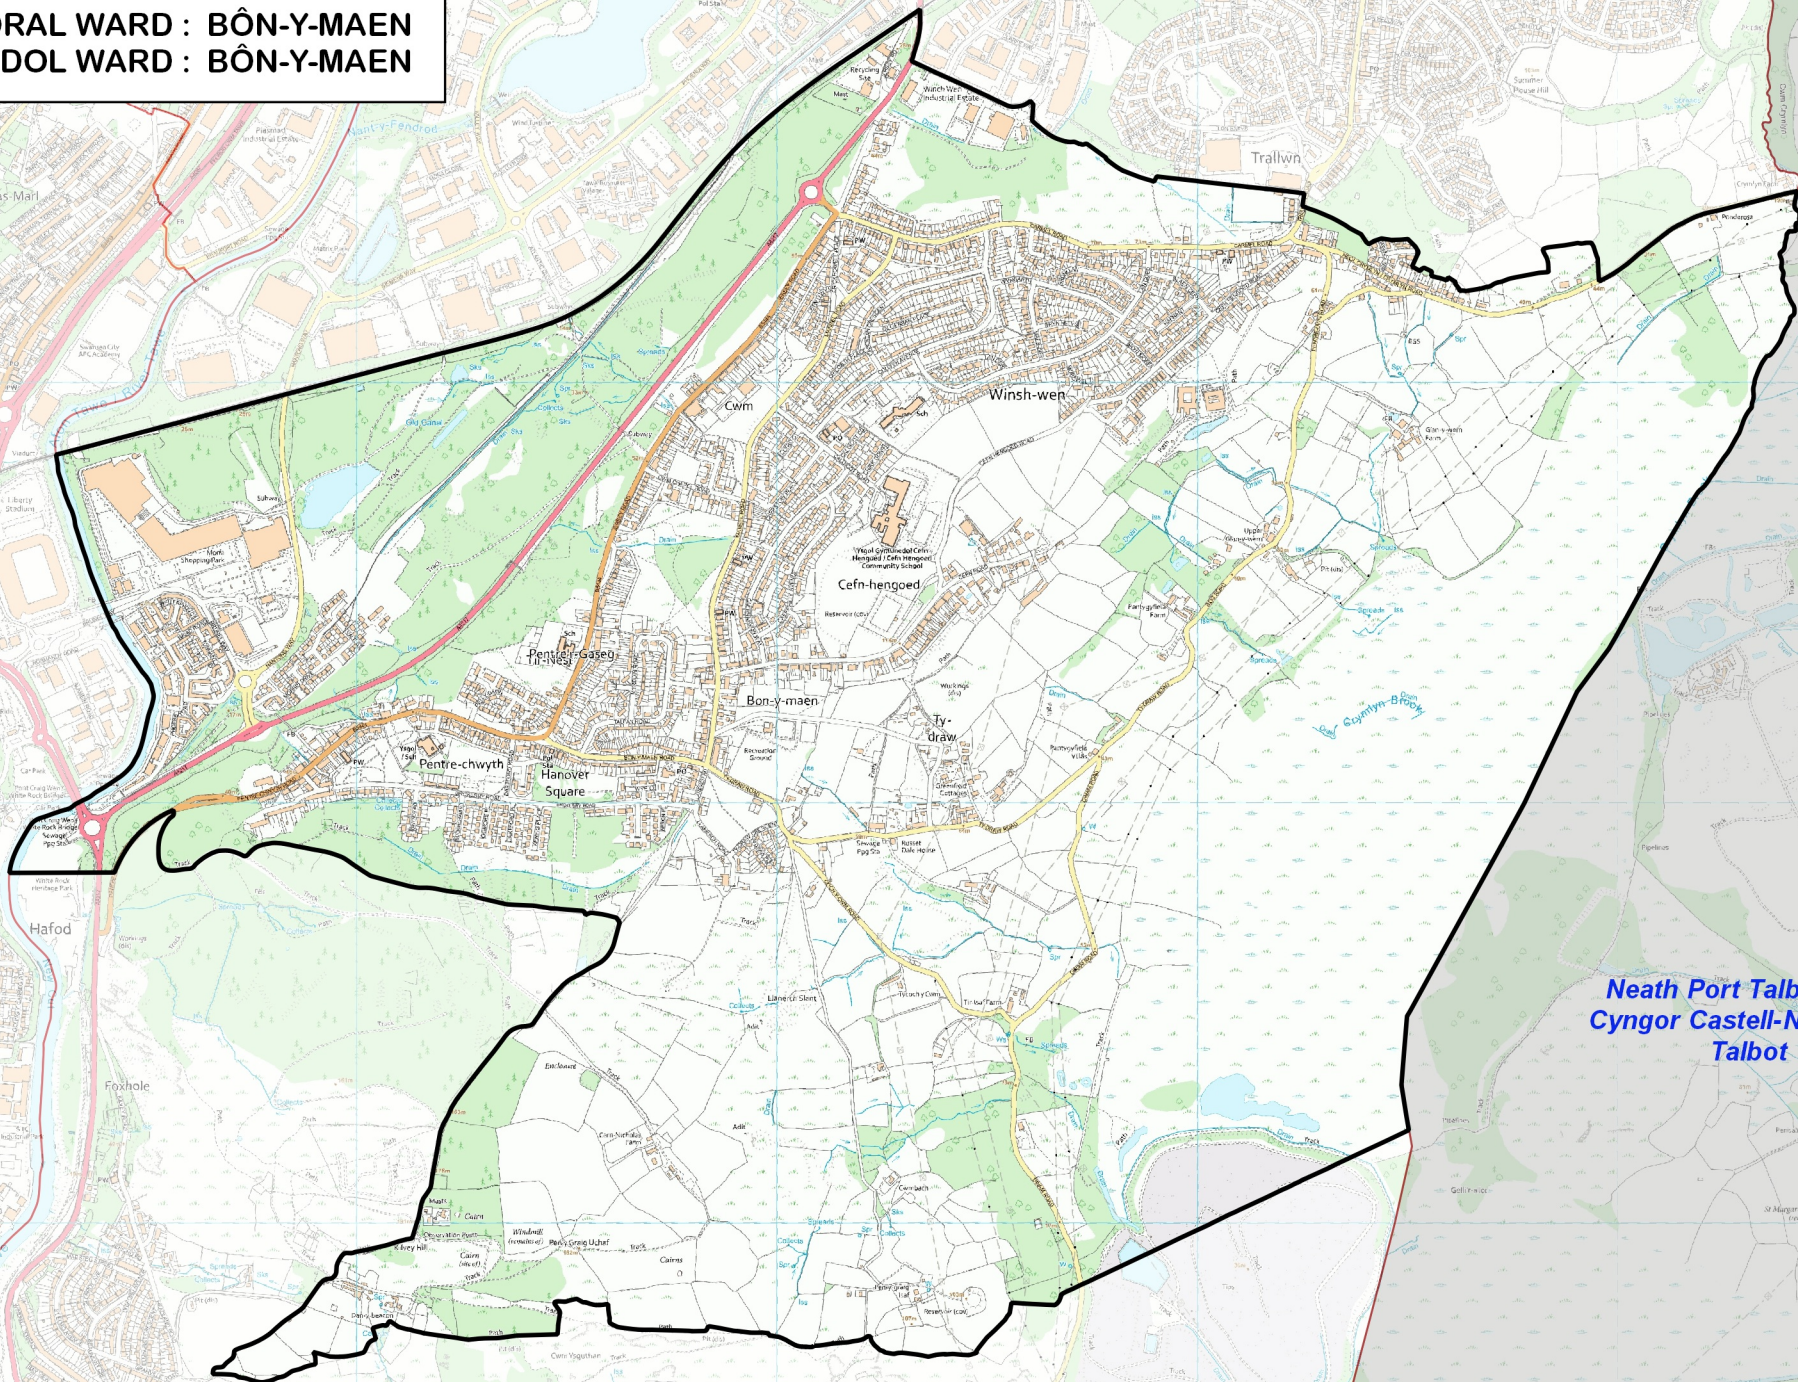

ELECTORAL WARD : BÔN-Y-MAEN
ETHOLIADOL WARD : BÔN-Y-MAEN

Neath Port Talbot CBC
Cyngor Castell-Nedd Port
Talbot

© Crown copyright [and database rights] [2022] OS [100023509]. You are permitted to use this data solely to enable you to respond to, or interact with, the organisation that provided you with the data. You are not permitted to copy, sub-licence, distribute or sell any of this data to third parties in any form.

© Hawlfraint y Goron [a hawliau cronfa ddata] [2022] Arolwg Ordans [100023509]. Caniateir i chi ddefnyddio'r data hwn i'ch galluogi i ymateb i, neu ryngweithio a'r sefydliad a roddodd y data i chi yn unig. Ni chaniateir i chi gopïo, is-drwyddedu, dosbarthu na gwerthu unrhyw ran o'r data hwn i drydydd parti mewn unrhyw ffordd.