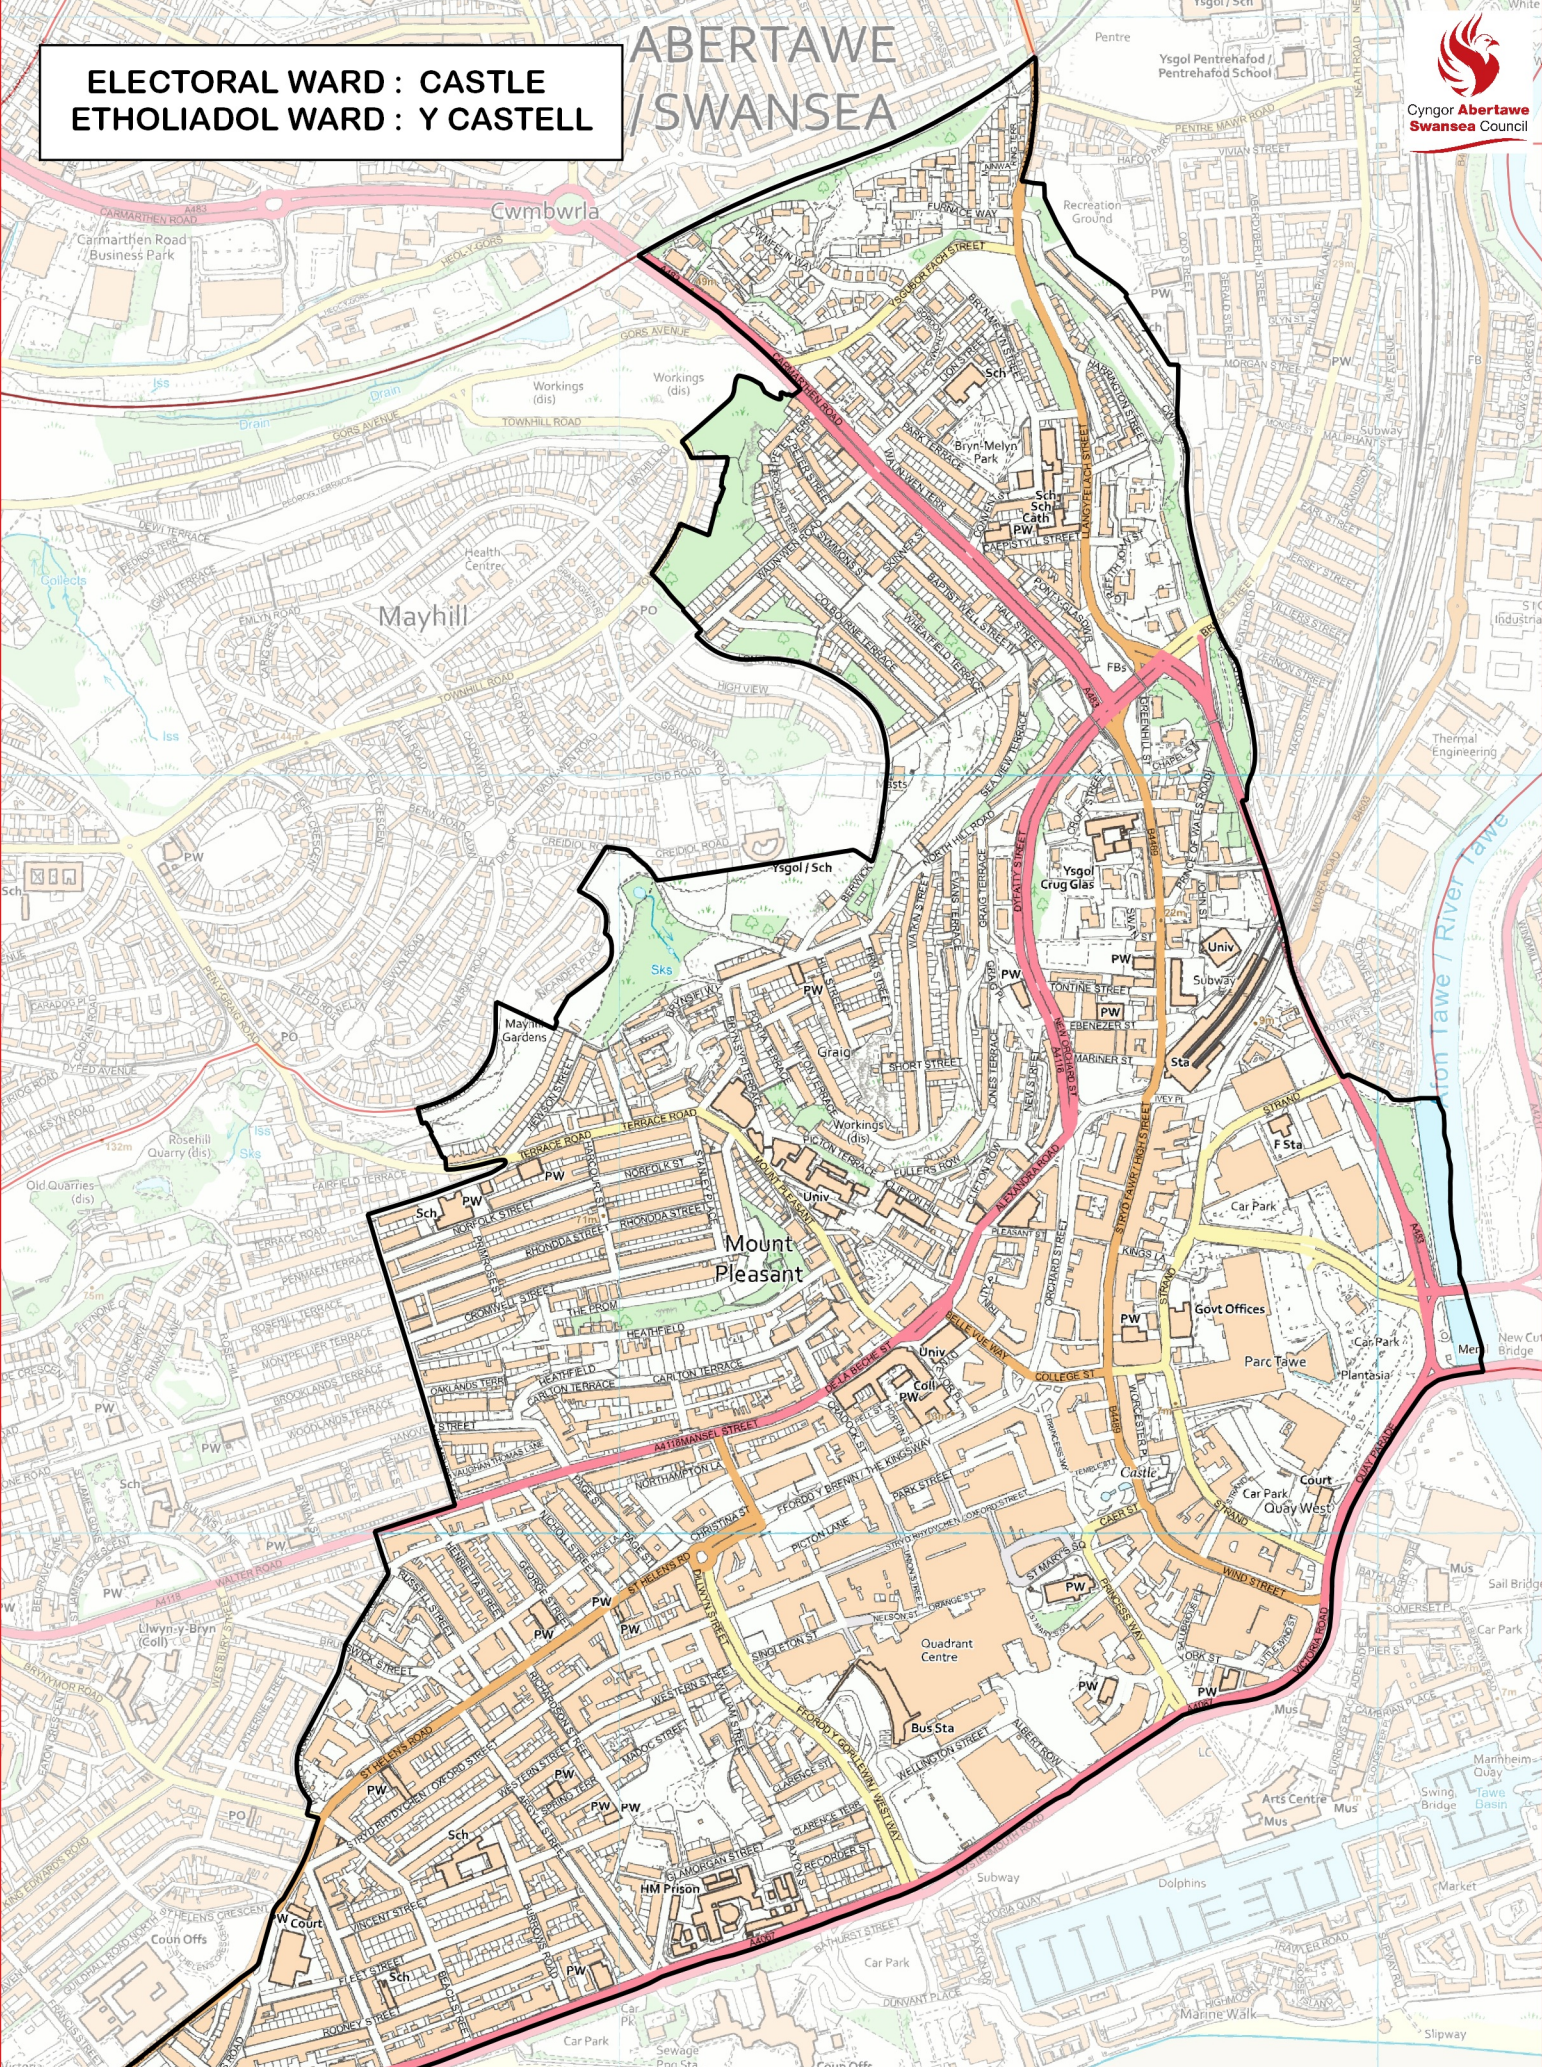

ELECTORAL WARD : CASTLE
ETHOLIADOL WARD : Y CASTELL

ABERTAWE
/SWANSEA

© Crown copyright [and database rights] [2022] OS [100023509]. You are permitted to use this data solely to enable you to respond to, or interact with, the organisation that provided you with the data. You are not permitted to copy, sub-licence, distribute or sell any of this data to third parties in any form.

© Hawffraint y Goron [a hlawliu cronfa ddata] [2022] Arolwg Ordnans [100023509]. Caniateir i chi ddefnyddio'r data hwn i'ch galluogi i ymateb i, neu ryngweithio a'r sefydliad a roddodd y data i chi yn unig. Ni chaniateir i chi gopïo, is-drwyddedu, dosbarthu na gwerthu unrhyw ran o'r data hwn i drydydd parti mewn unrhyw ffordd.