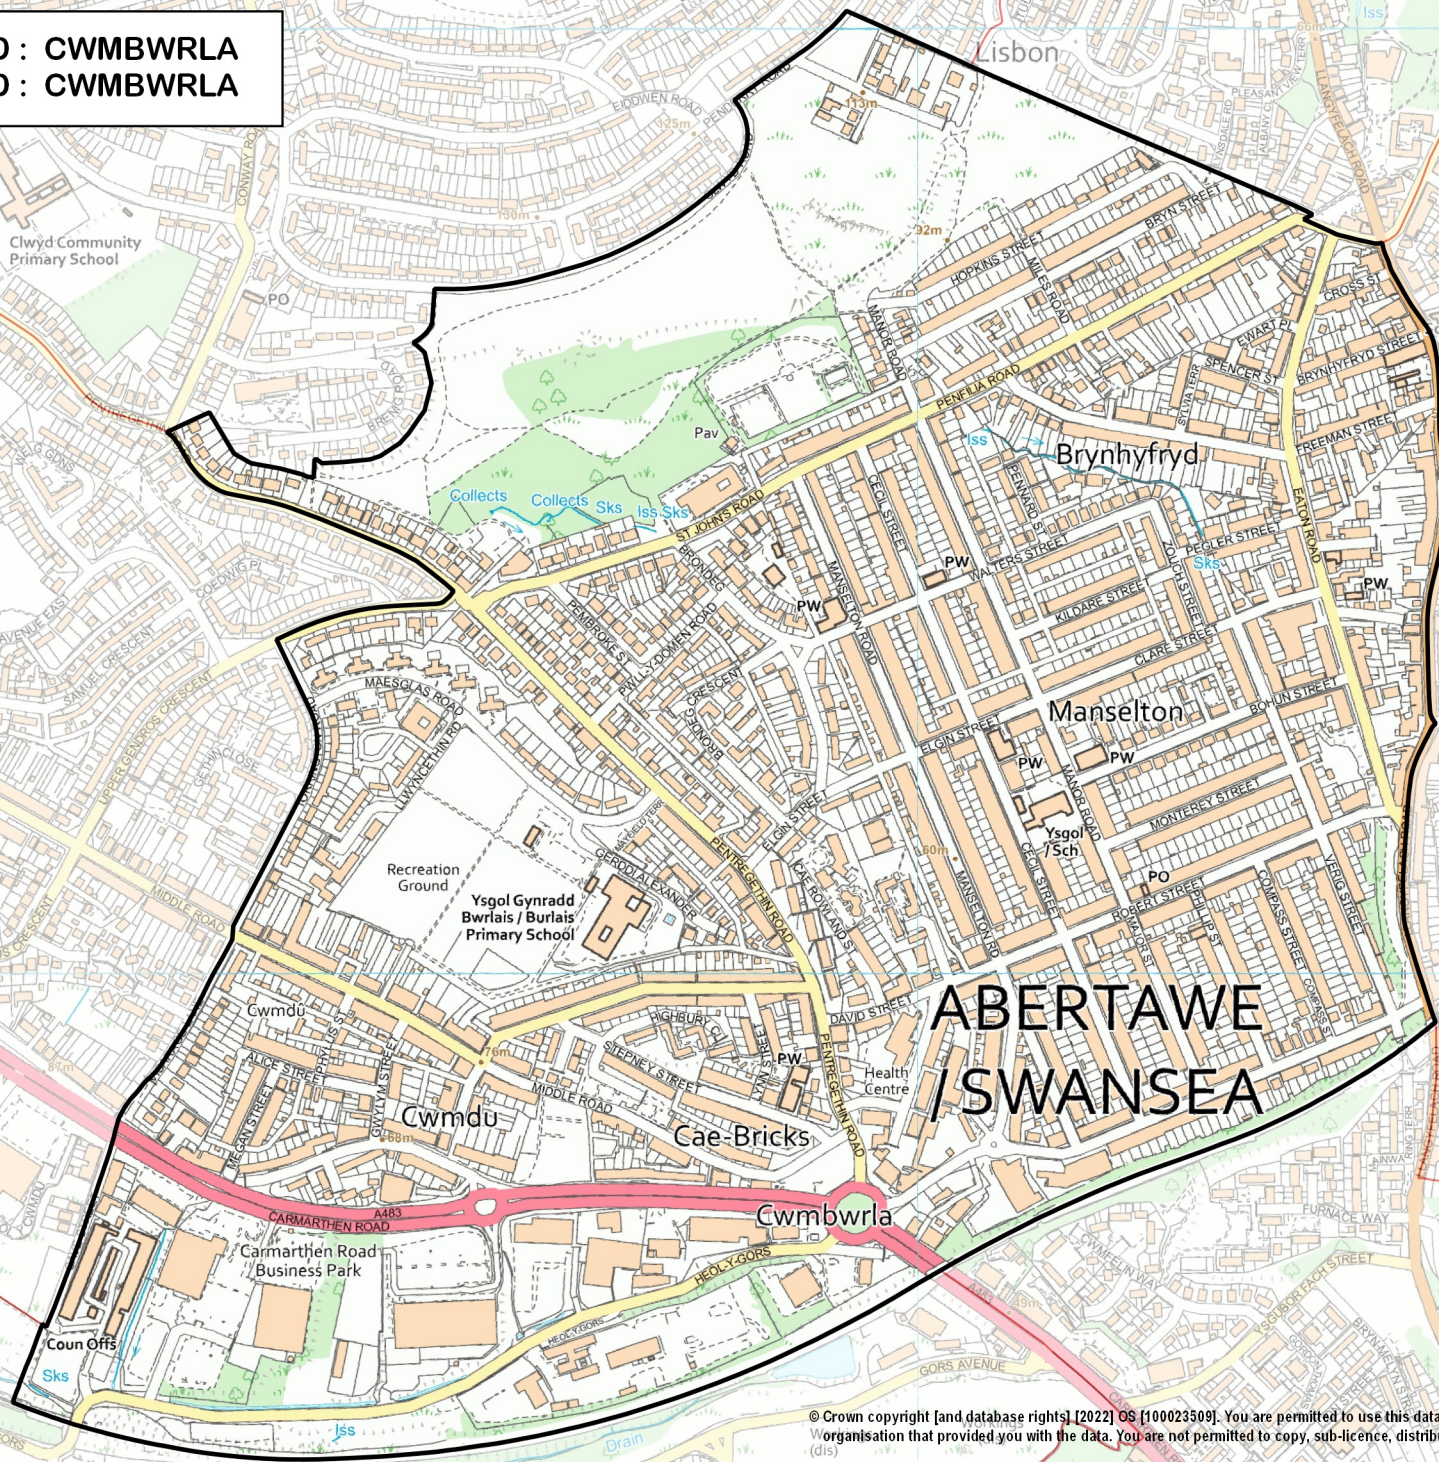

ELECTORAL WARD : CWMBWRLA
ETHOLIADOL WARD : CWMBWRLA

Rec Cyngor **Abertawe**
G. **Swansea** Council

Mast Millbrook Industrial Estate Pav

Glandwr / Landore

ABERTAWE / SWANSEA

© Crown copyright [and database rights] [2022] OS [100023509]. You are permitted to use this data solely to enable you to respond to, or interact with, the organisation that provided you with the data. You are not permitted to copy, sub-licence, distribute or sell any of this data to third parties in any form.