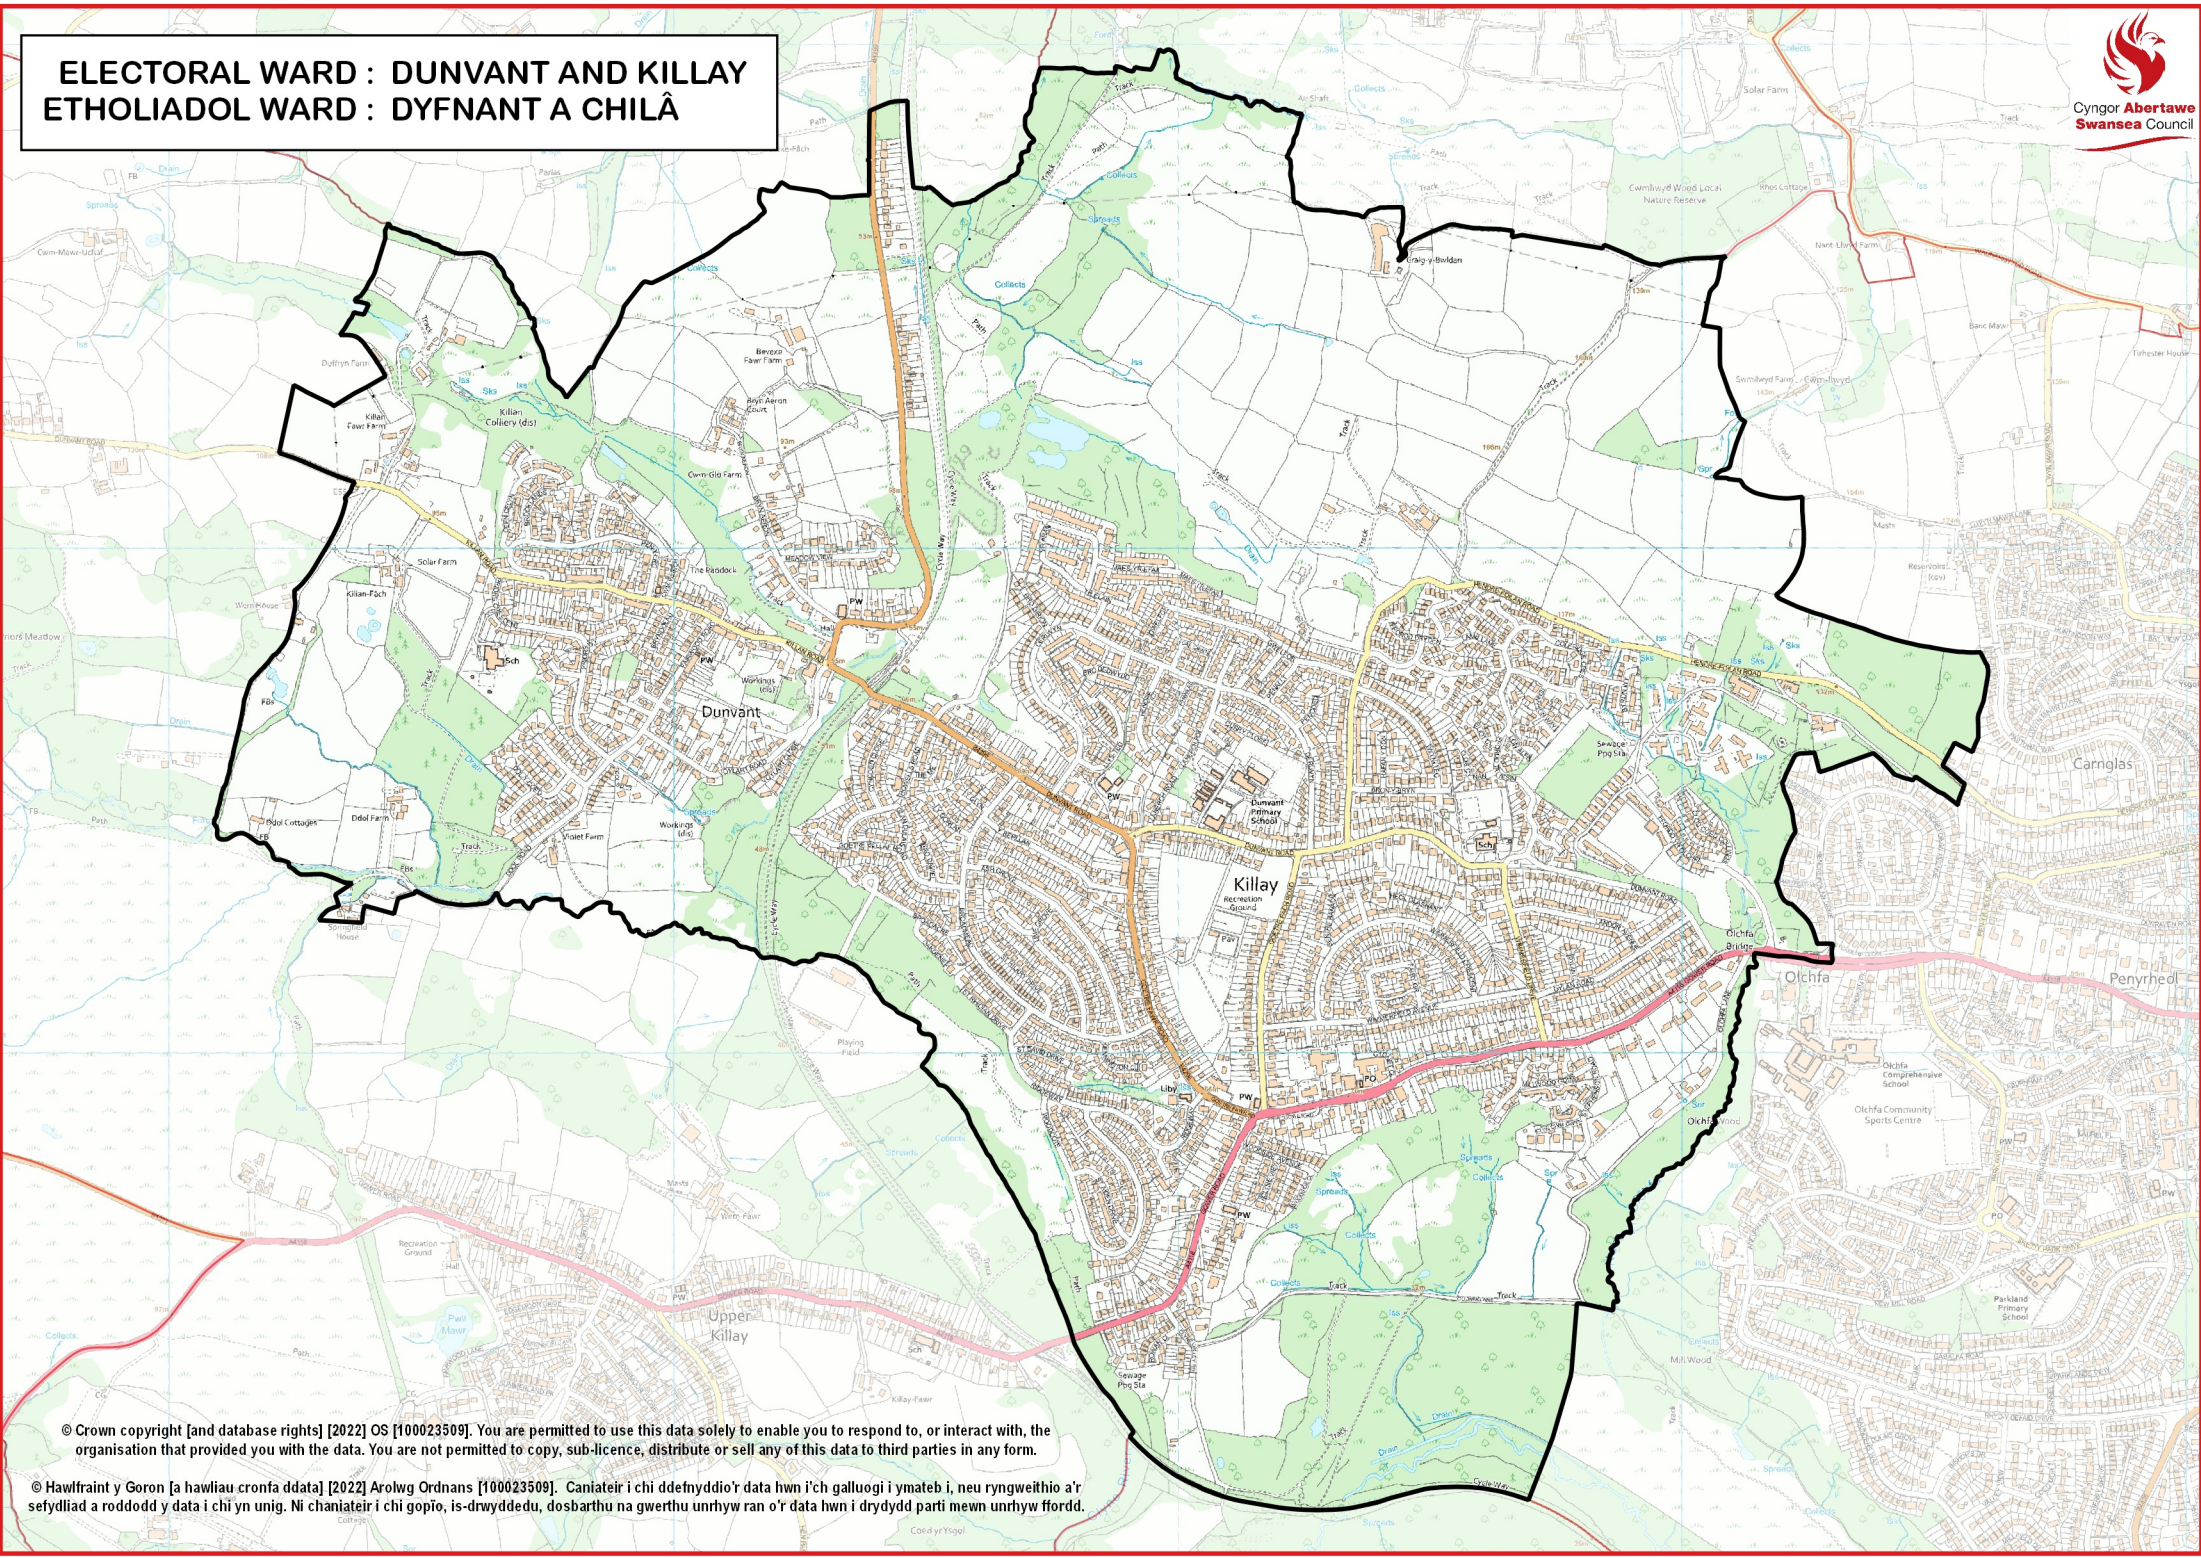

**ELECTORAL WARD : DUNVANT AND KILLAY**  
**ETHOLIADOL WARD : DYFNANT A CHILÂ**

© Crown copyright [and database rights] [2022] OS [100023509]. You are permitted to use this data solely to enable you to respond to, or interact with, the organisation that provided you with the data. You are not permitted to copy, sub-licence, distribute or sell any of this data to third parties in any form.

© Hawlfraint y Goron [a hawliau cronfa ddata] [2022] Arolwg Ordnans [100023509]. Caniateir i chi ddefnyddio'r data hwn i'ch galluogi i ymateb i, neu ryngweithio a'r sefydliad a roddodd y data i chi yn unig. Ni chaniateir i chi gopïo, is-drwyddedu, dosbarthu na gwerthu unrhyw ran o'r data hwn i drydydd parti mewn unrhyw ffordd.