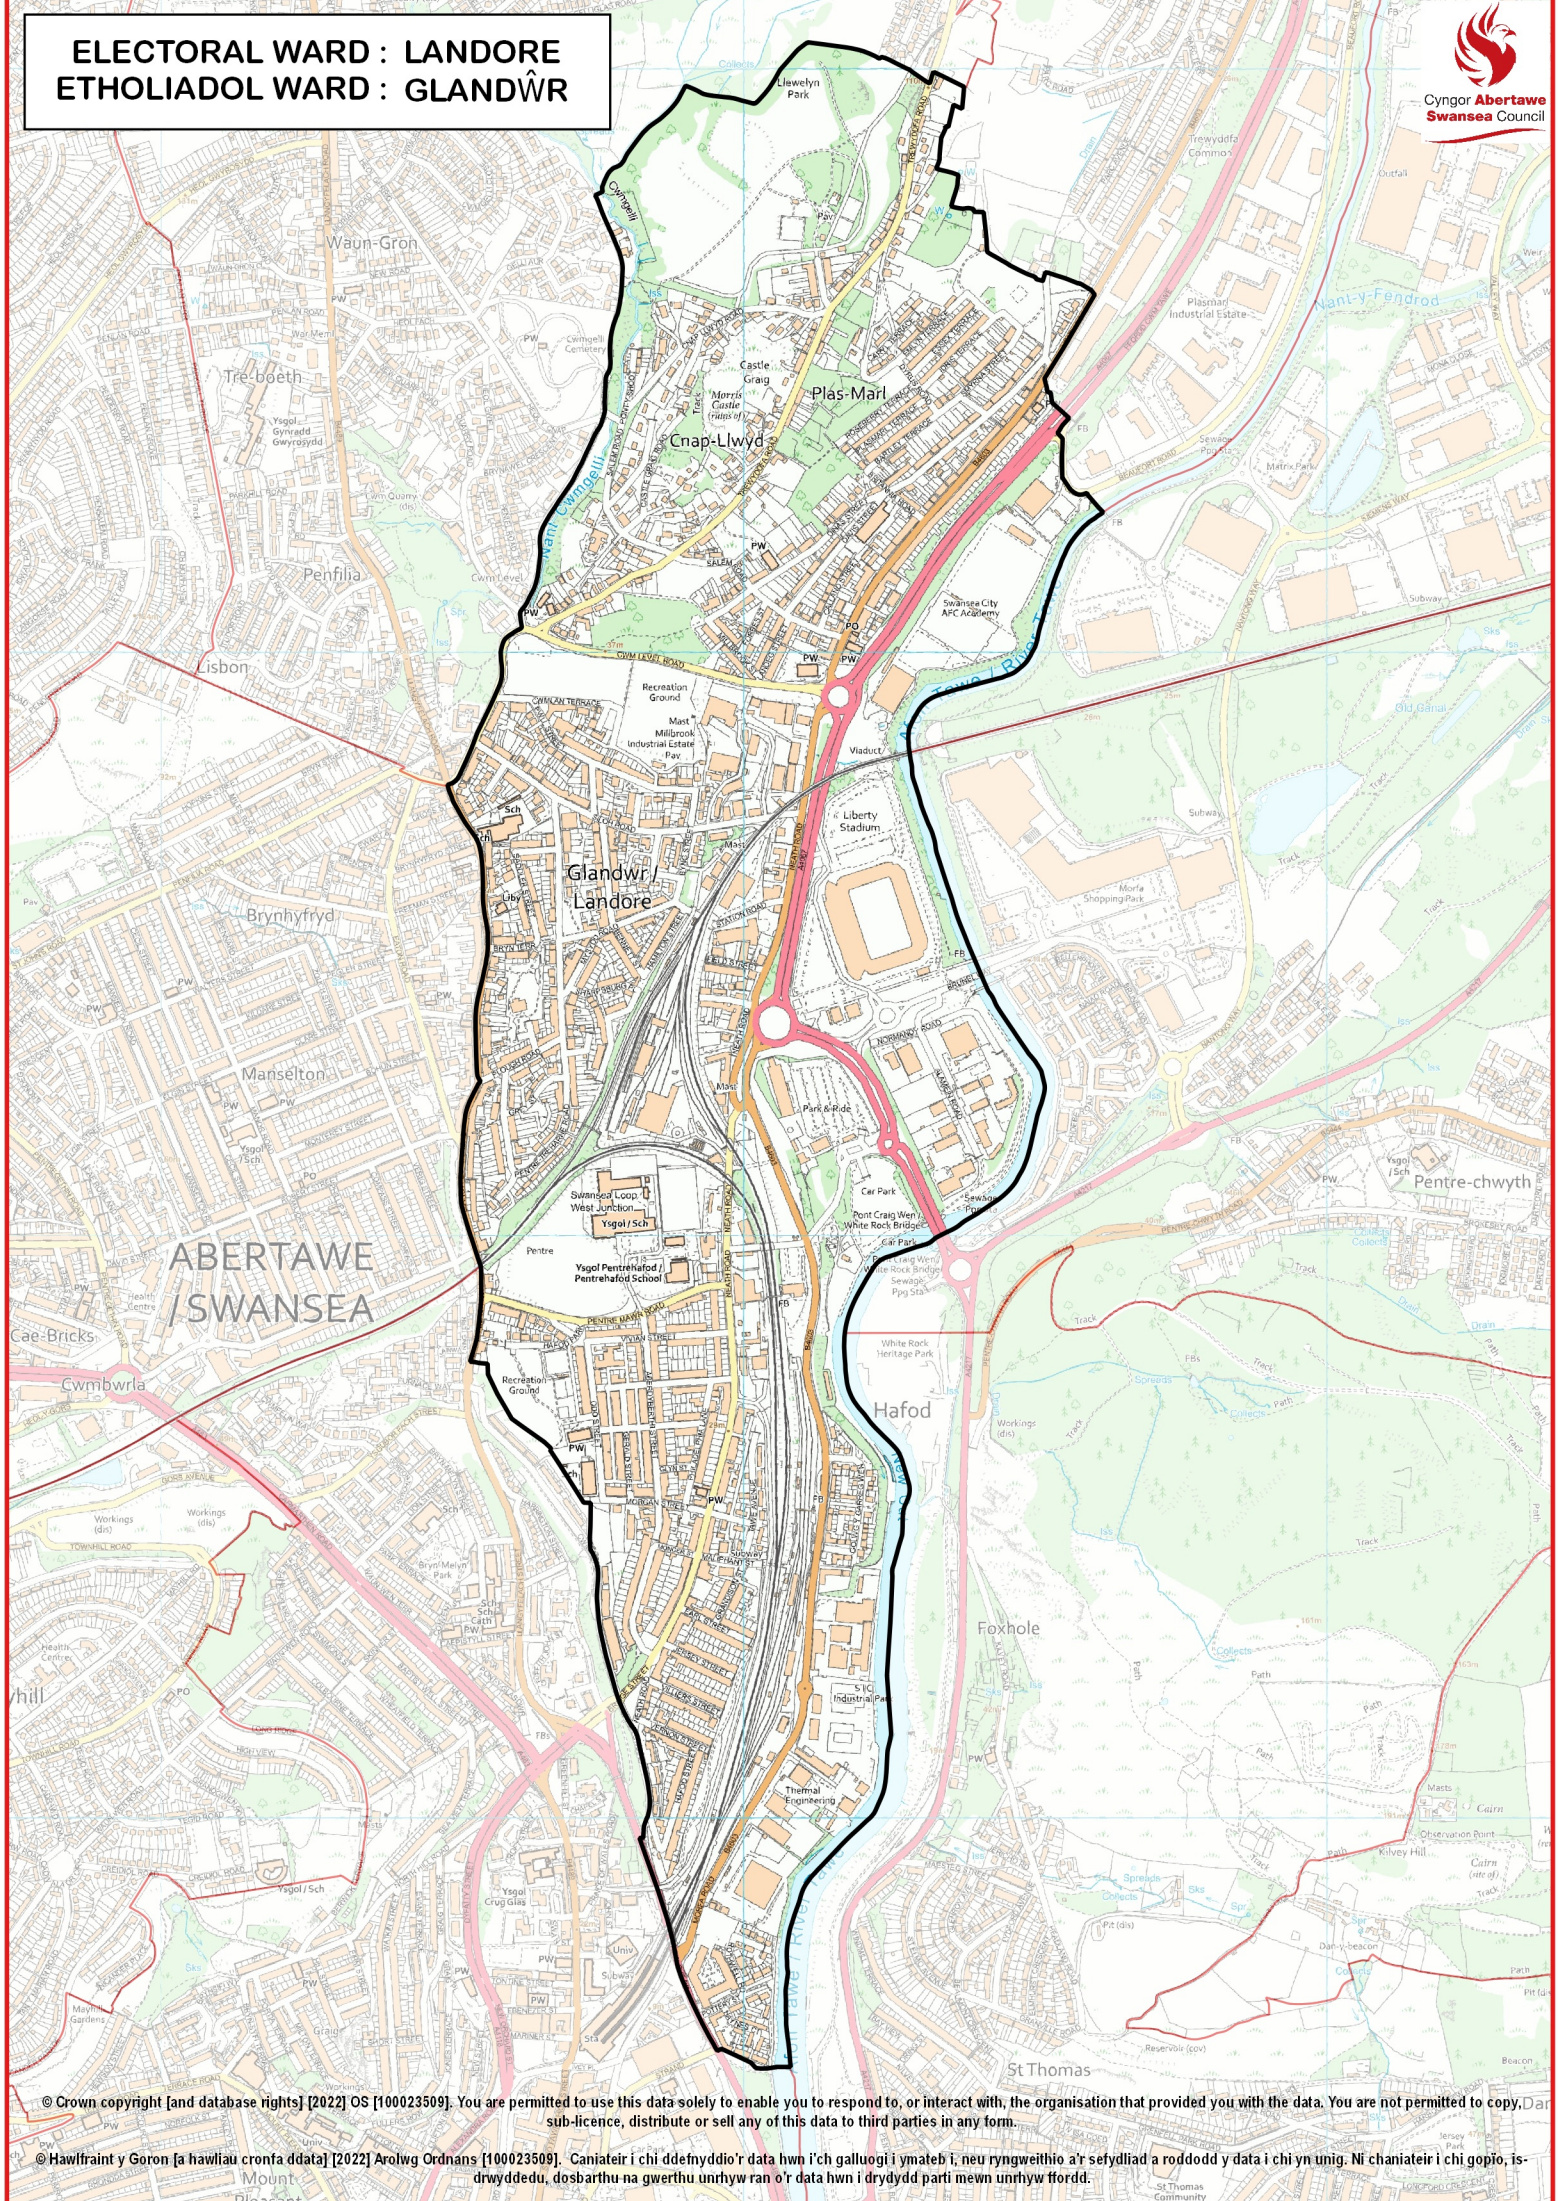

ELECTORAL WARD : LANDORE
ETHOLIADOL WARD : GLANDŴR

Cyngor **Abertawe**
Swansea Council

© Crown copyright [and database rights] [2022] OS [100023509]. You are permitted to use this data solely to enable you to respond to, or interact with, the organisation that provided you with the data. You are not permitted to copy, distribute, sub-licence, distribute or sell any of this data to third parties in any form.

© Hawffraint y Goron [a hawliau cronfa ddata] [2022] Arolwg Ordnans [100023509]. Caniateir i chi ddefnyddio'r data hwn i'ch galluogi i ymateb i, neu ryngweithio a'r sefydliad a roddodd y data i chi yn unig. Ni chaniateir i chi gopïo, is-drwyddedu, dosbarthu na gwerthu unrhyw ran o'r data hwn i drydydd parti mewn unrhyw ffordd.