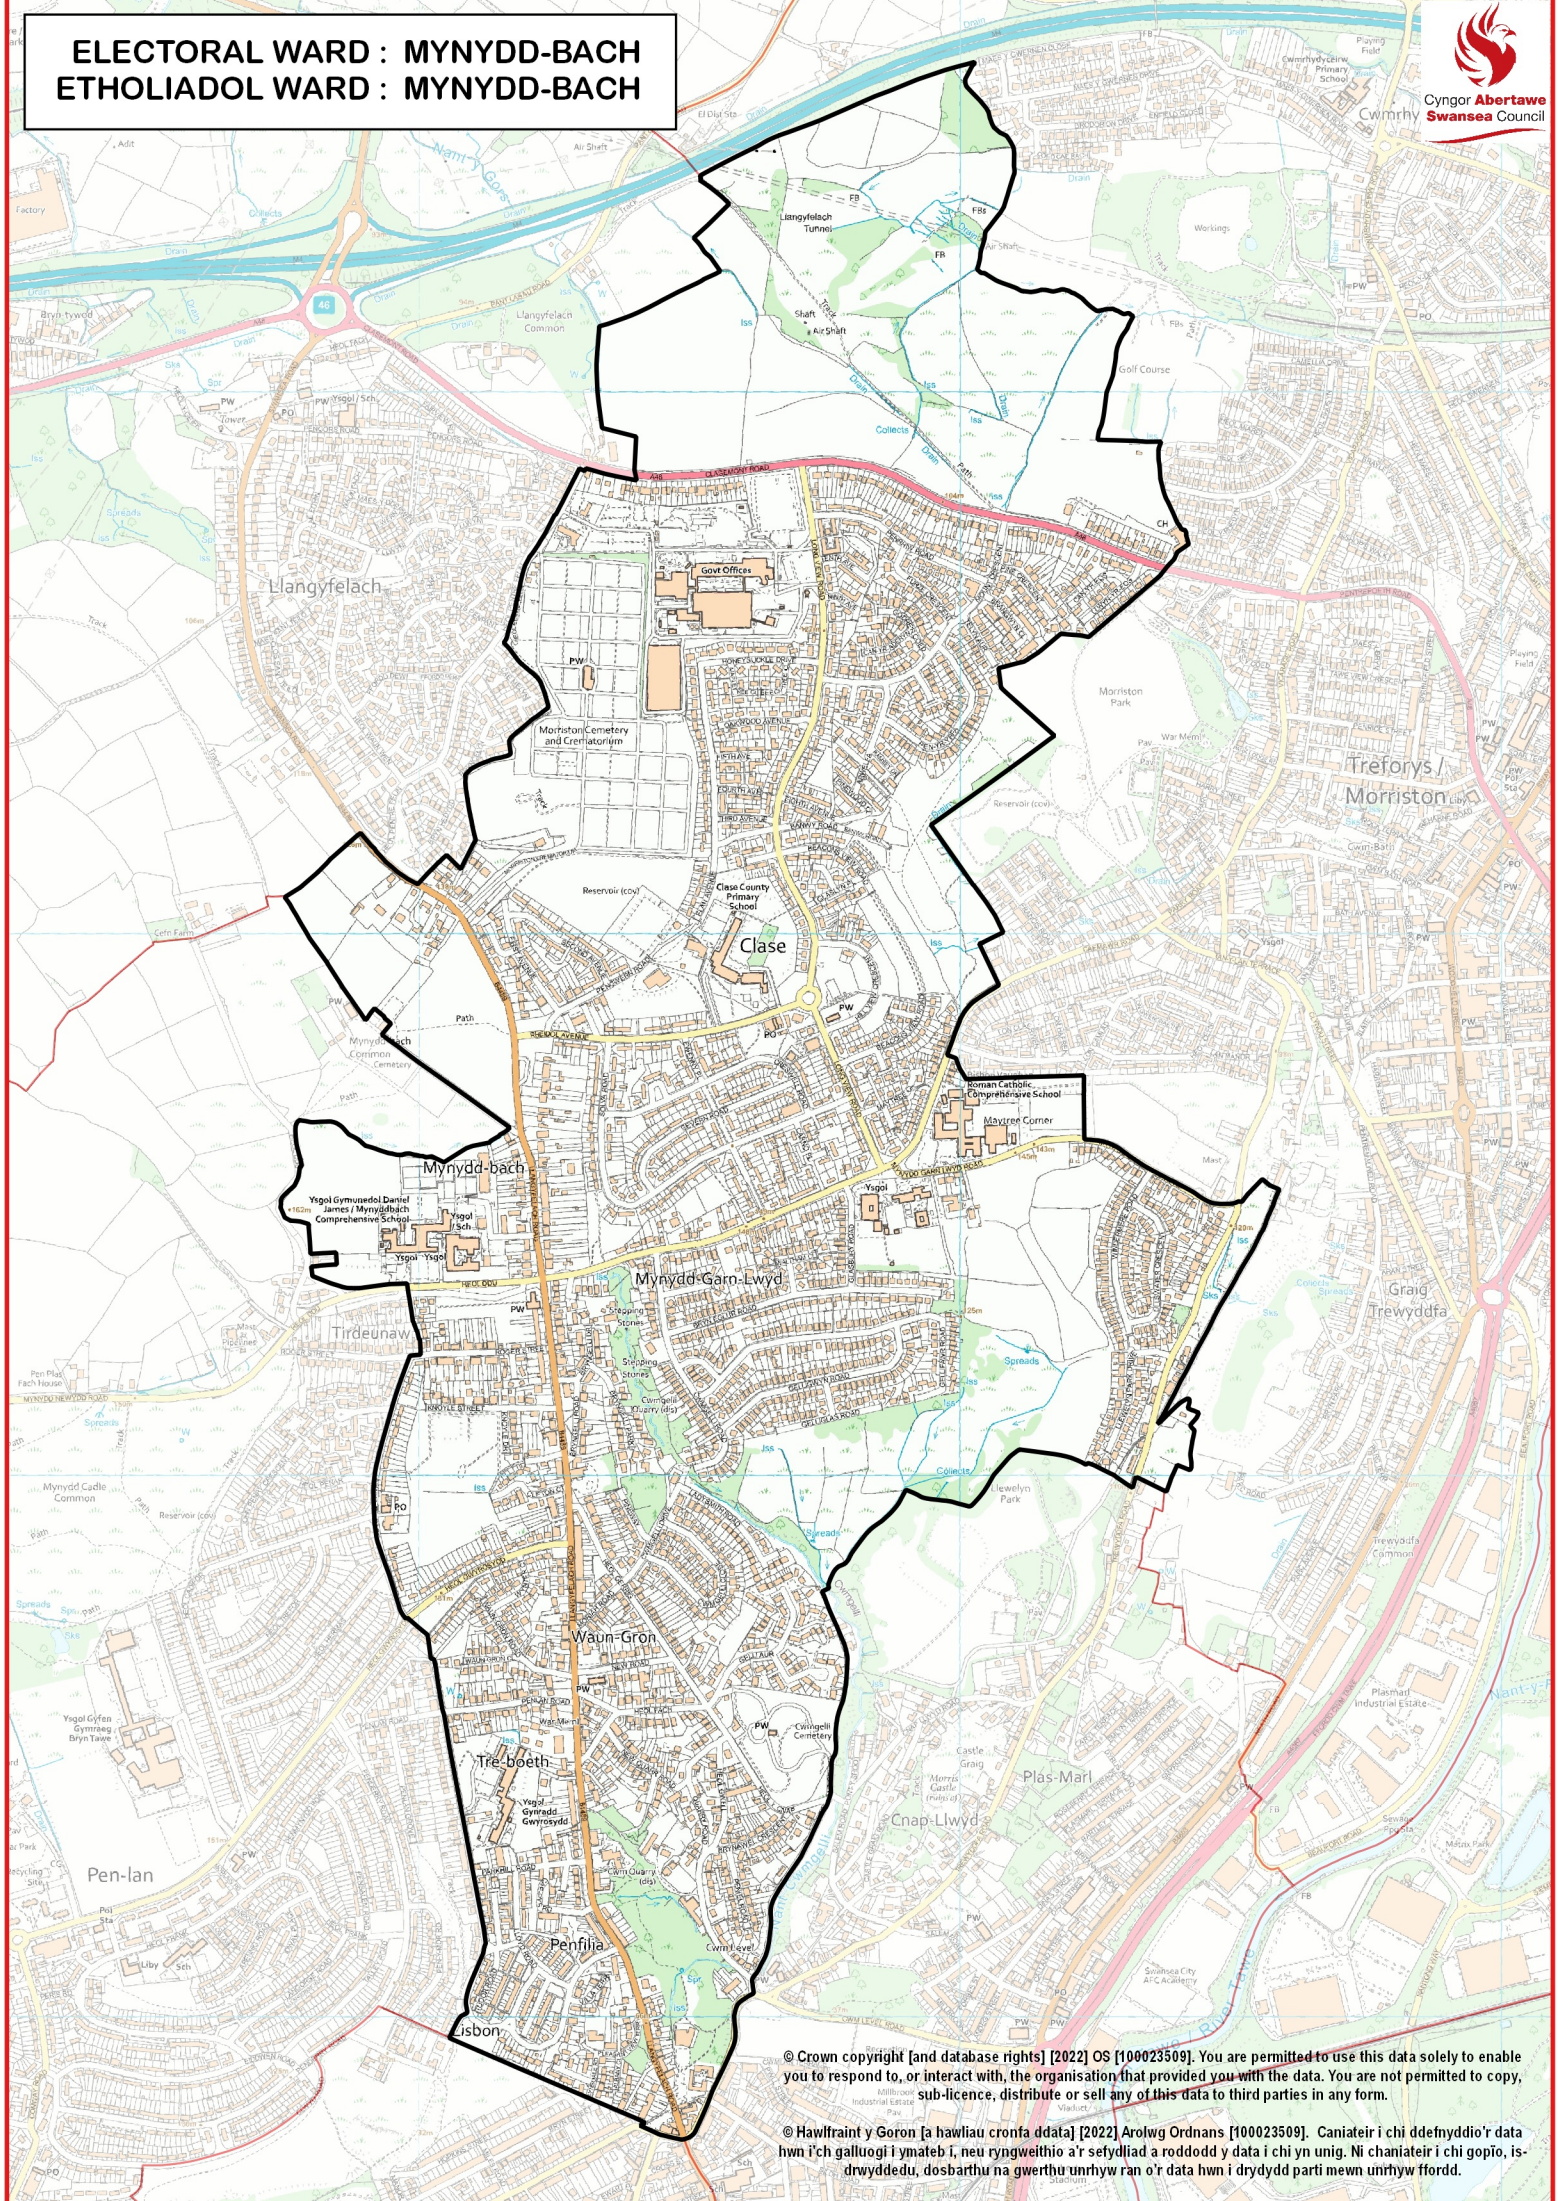

ELECTORAL WARD : MYNYDD-BACH
ETHOLIADOL WARD : MYNYDD-BACH

Cyngor Abertawe
Swansea Council

© Crown copyright [and database rights] [2022] OS [100023509]. You are permitted to use this data solely to enable you to respond to, or interact with, the organisation that provided you with the data. You are not permitted to copy, sub-licence, distribute or sell any of this data to third parties in any form.

© Hawflraint y Goron [a hawliau cronfa ddata] [2022] Arolwg Ordnans [100023509]. Caniatir i chi ddefnyddio'r data hwn i'ch galluogi i ymateb i, neu ryngweithio a'r sefydliad a roddodd y data i chi yn unig. Ni chaniatir i chi gopïo, is-droddedu, dosbarthu na gwerthu unrhyw ran o'r data hwn i drydydd parti mewn unrhyw ffordd.