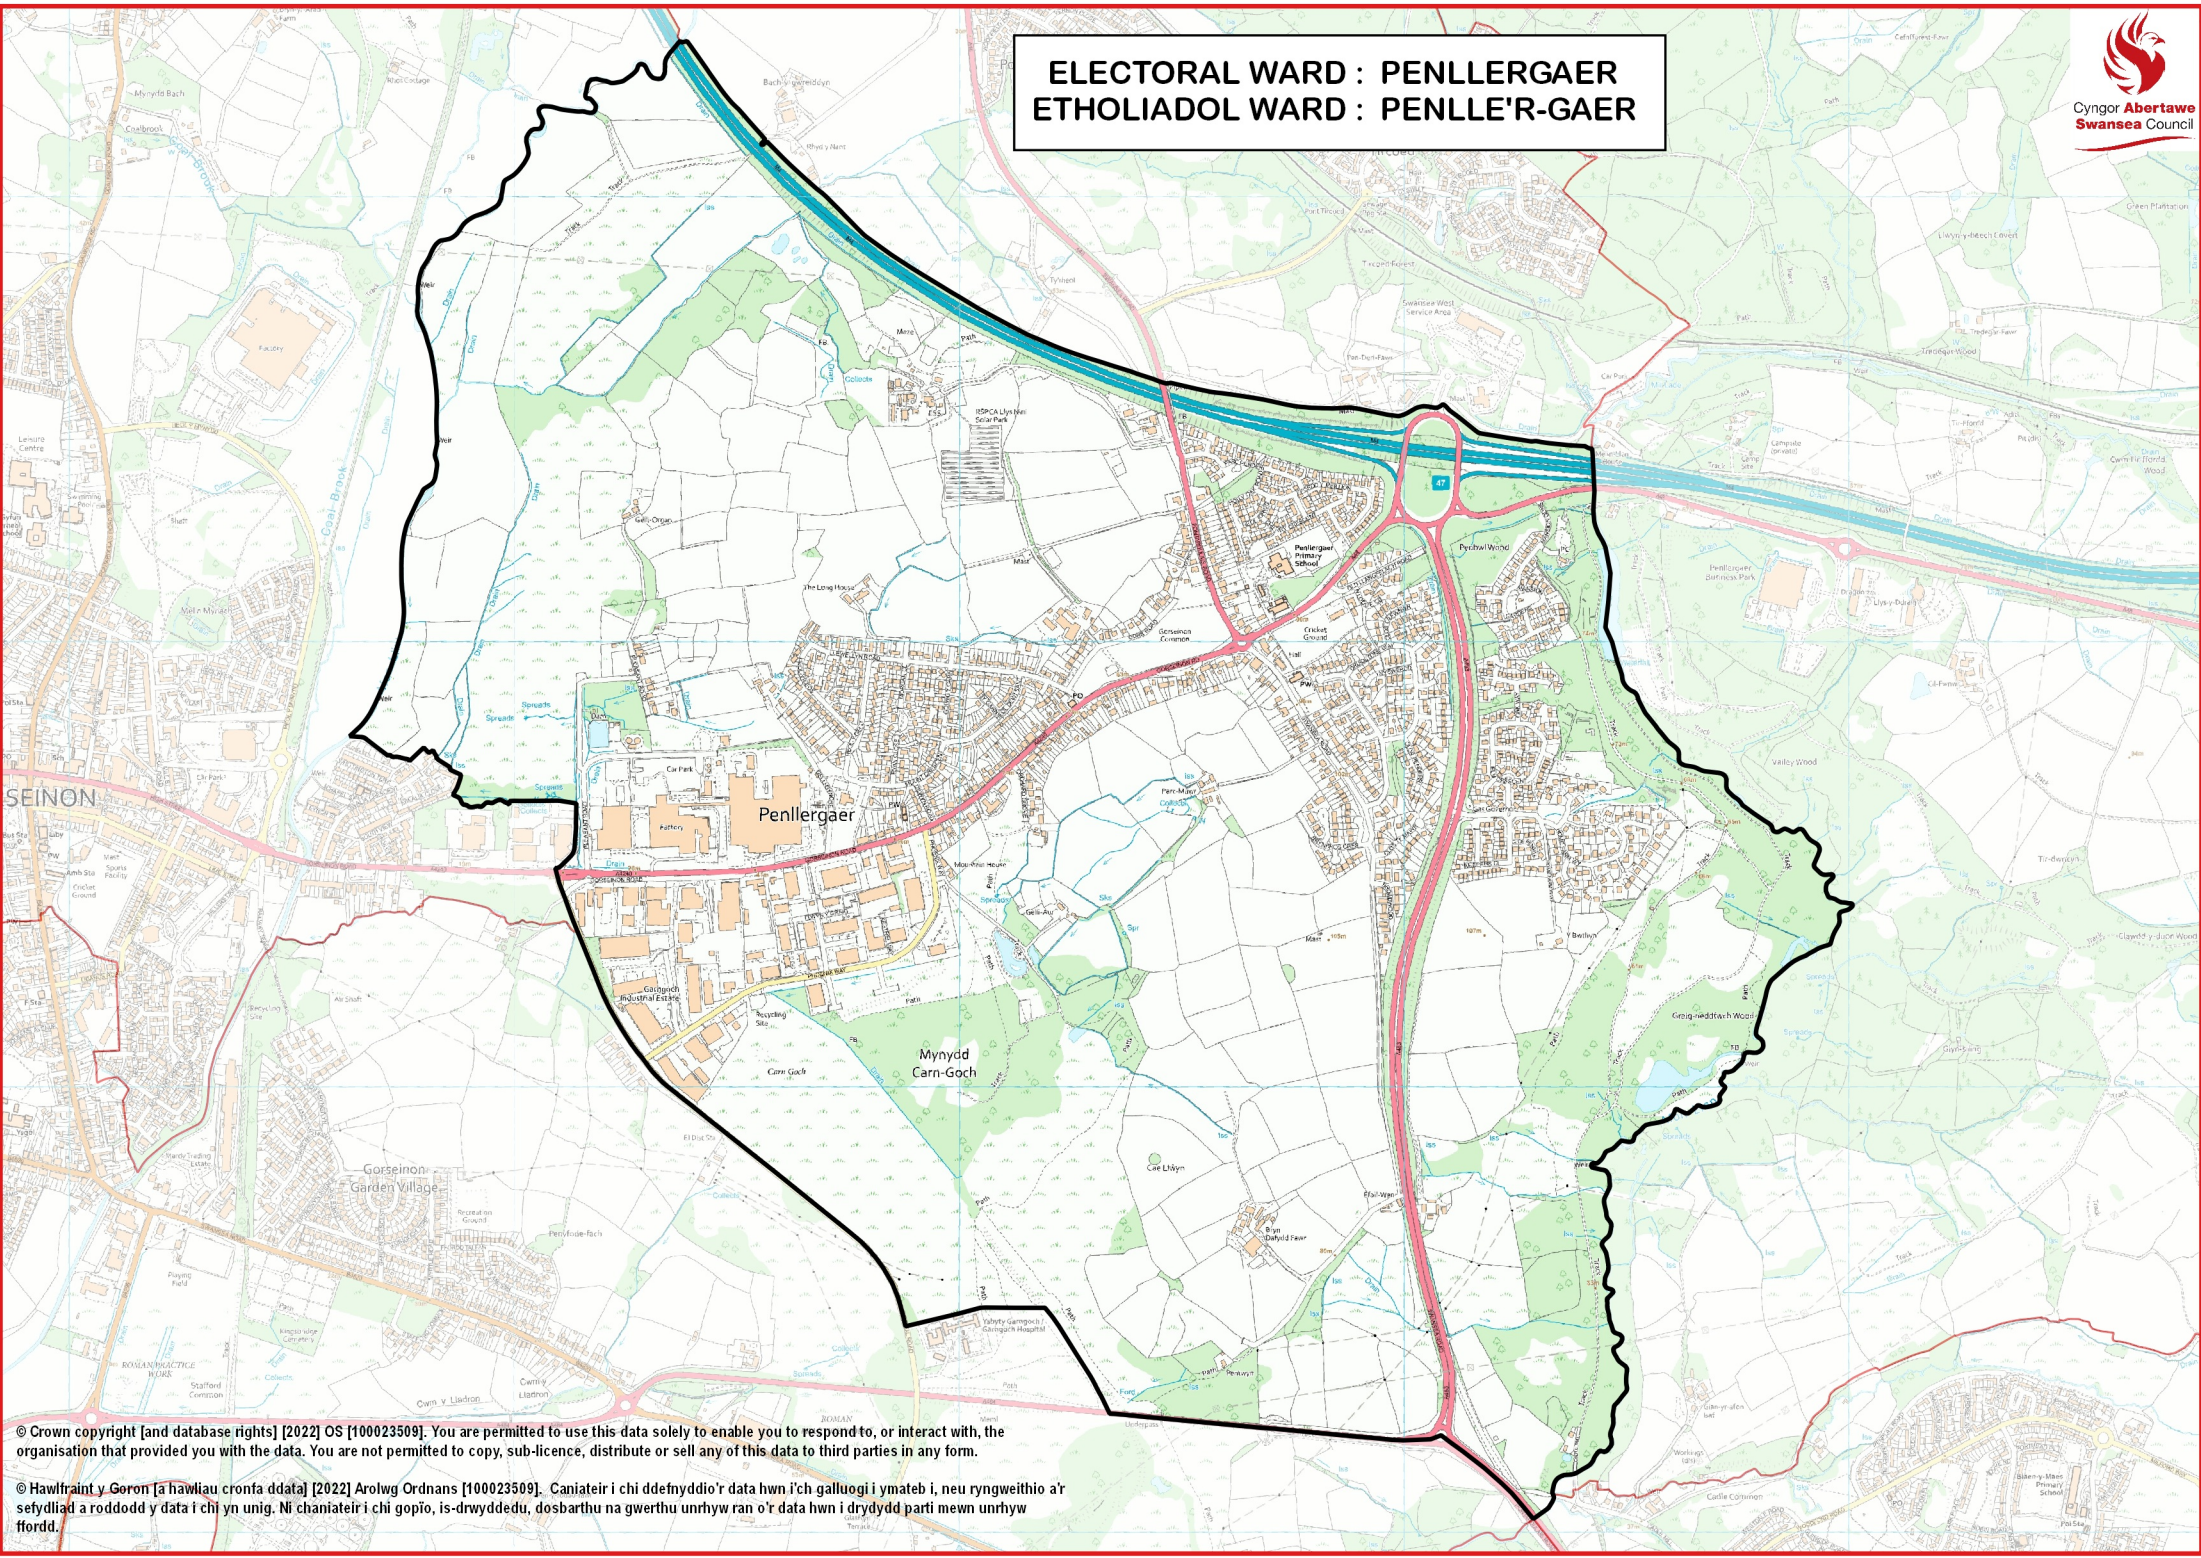

ELECTORAL WARD : PENLLERGAER
ETHOLIADOL WARD : PENLLE'R-GAER

© Crown copyright [and database rights] [2022] OS [100023509]. You are permitted to use this data solely to enable you to respond to, or interact with, the organisation that provided you with the data. You are not permitted to copy, sub-licence, distribute or sell any of this data to third parties in any form.