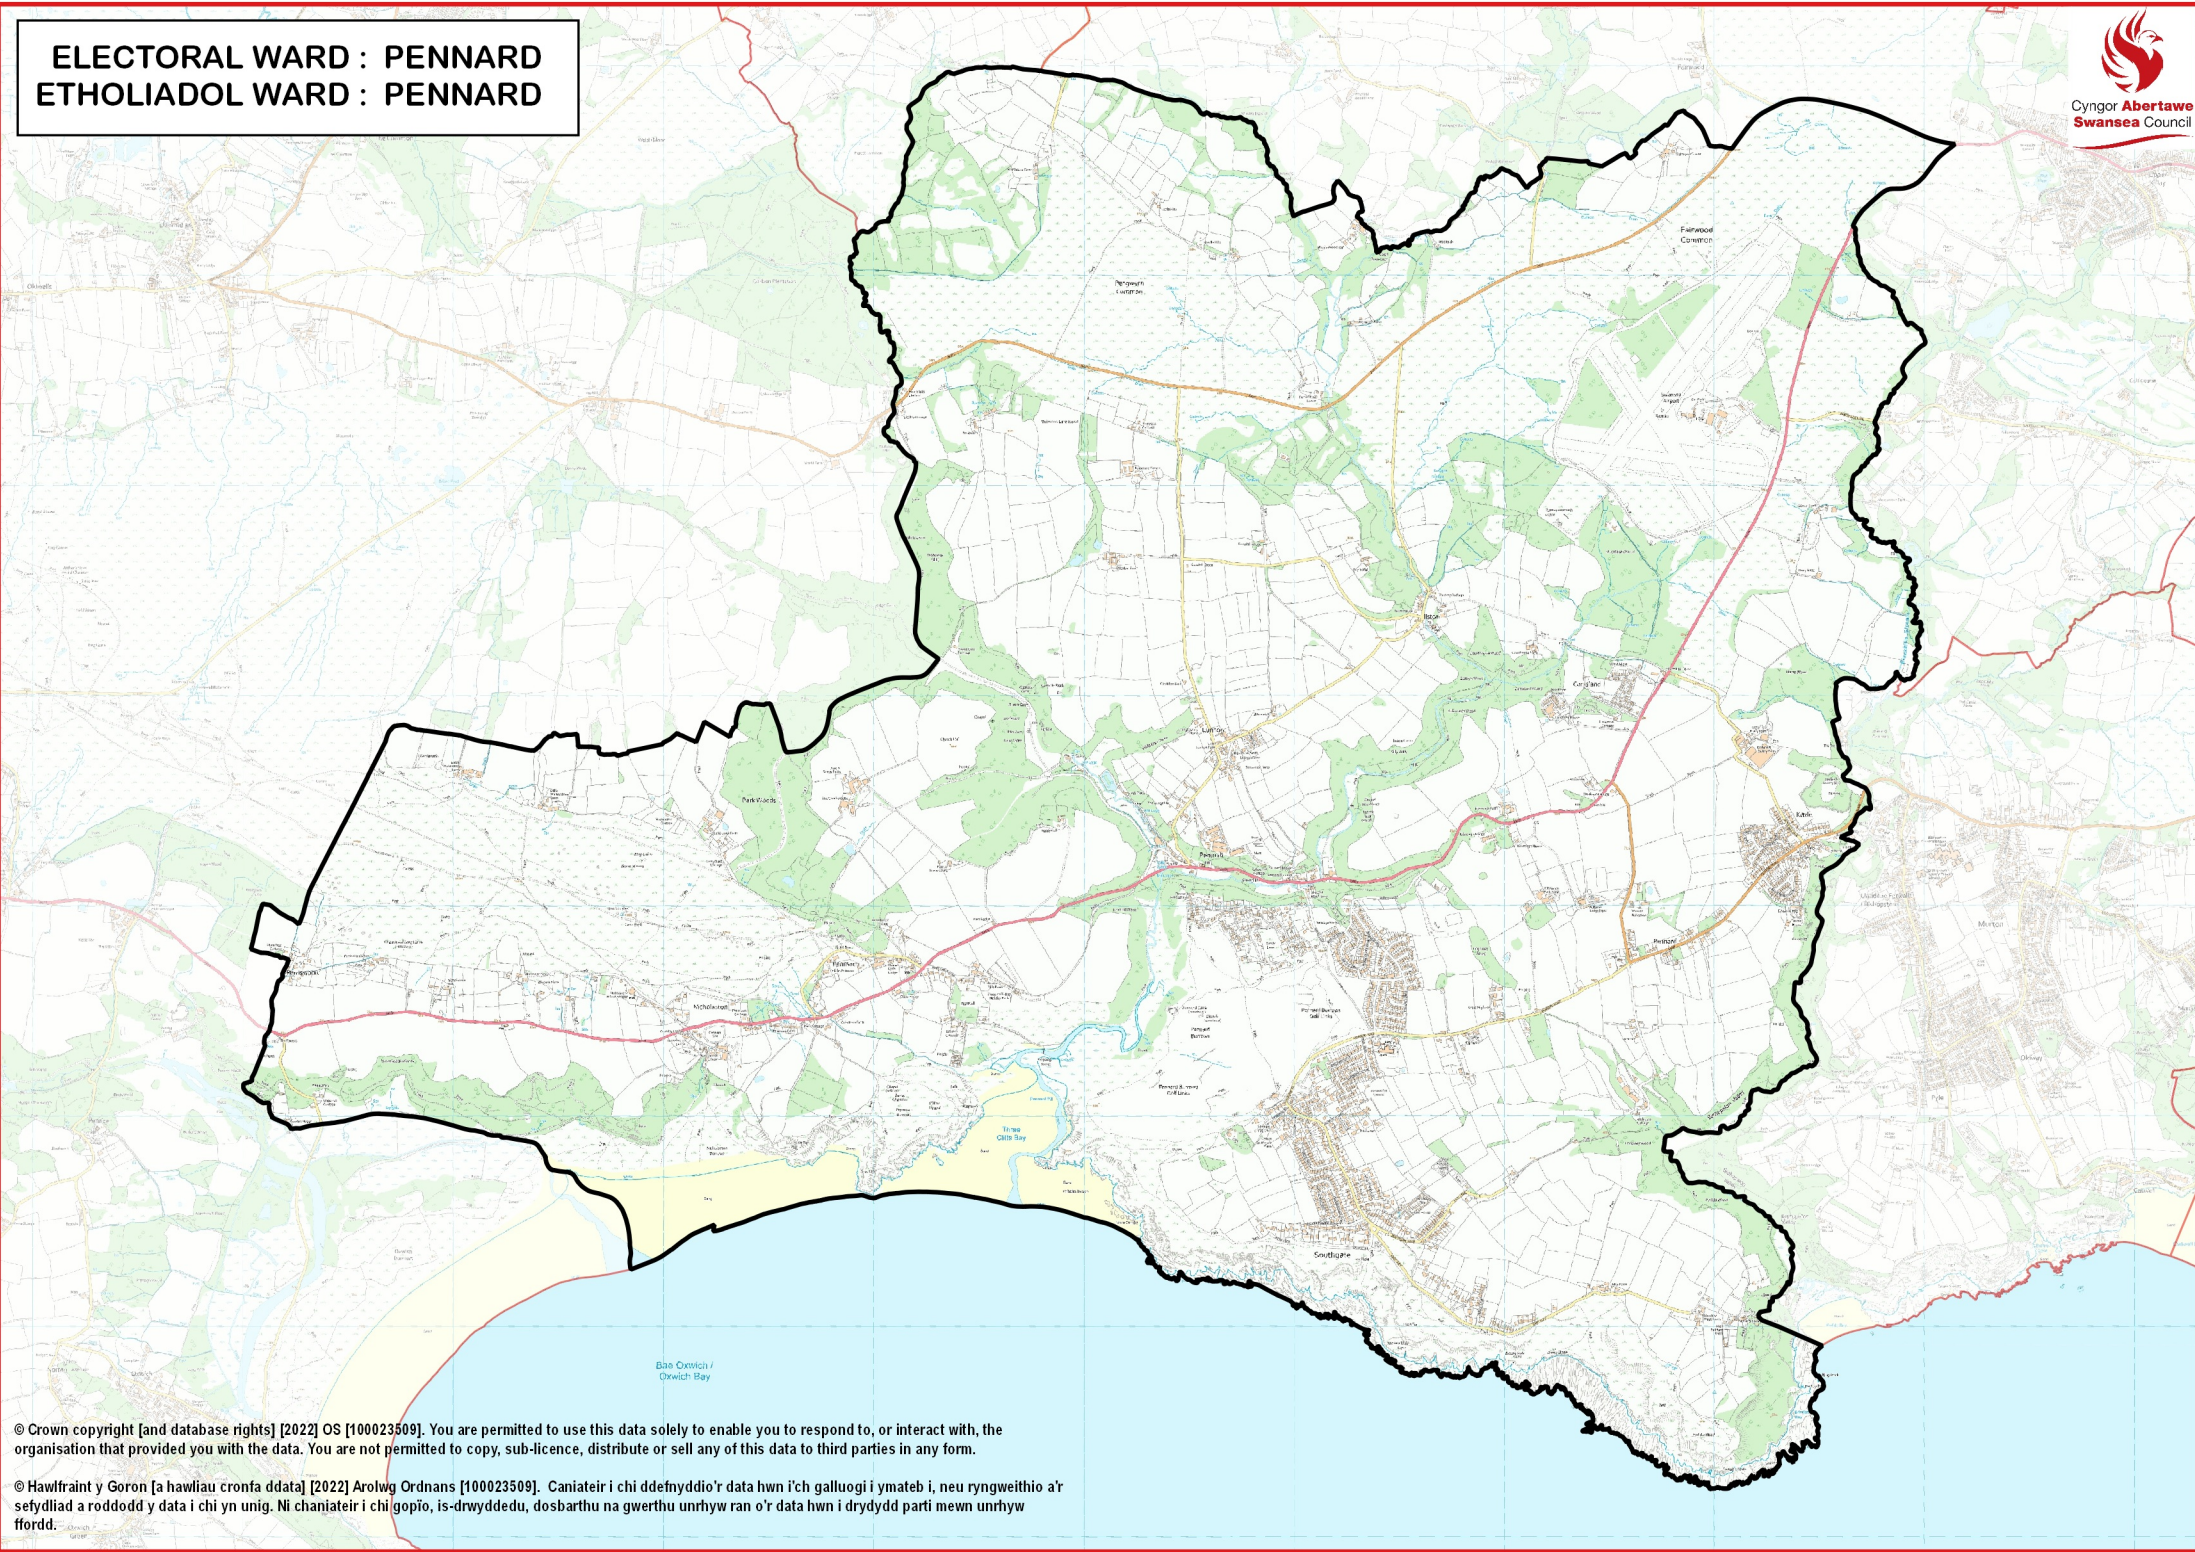

ELECTORAL WARD : PENNARD
ETHOLIADOL WARD : PENNARD

© Crown copyright [and database rights] [2022] OS [100023509]. You are permitted to use this data solely to enable you to respond to, or interact with, the organisation that provided you with the data. You are not permitted to copy, sub-licence, distribute or sell any of this data to third parties in any form.

© Hawlfraint y Goron [a hawliau cronfa ddata] [2022] Arolwg Ordnans [100023509]. Caniateir i chi ddefnyddio'r data hwn i'ch galluogi i ymateb i, neu ryngweithio a'r sefydliad a roddodd y data i chi yn unig. Ni chaniateir i chi gopïo, is-drwyddedu, dosbarthu na gwerthu unrhyw ran o'r data hwn i drydydd parti mewn unrhyw ffordd.