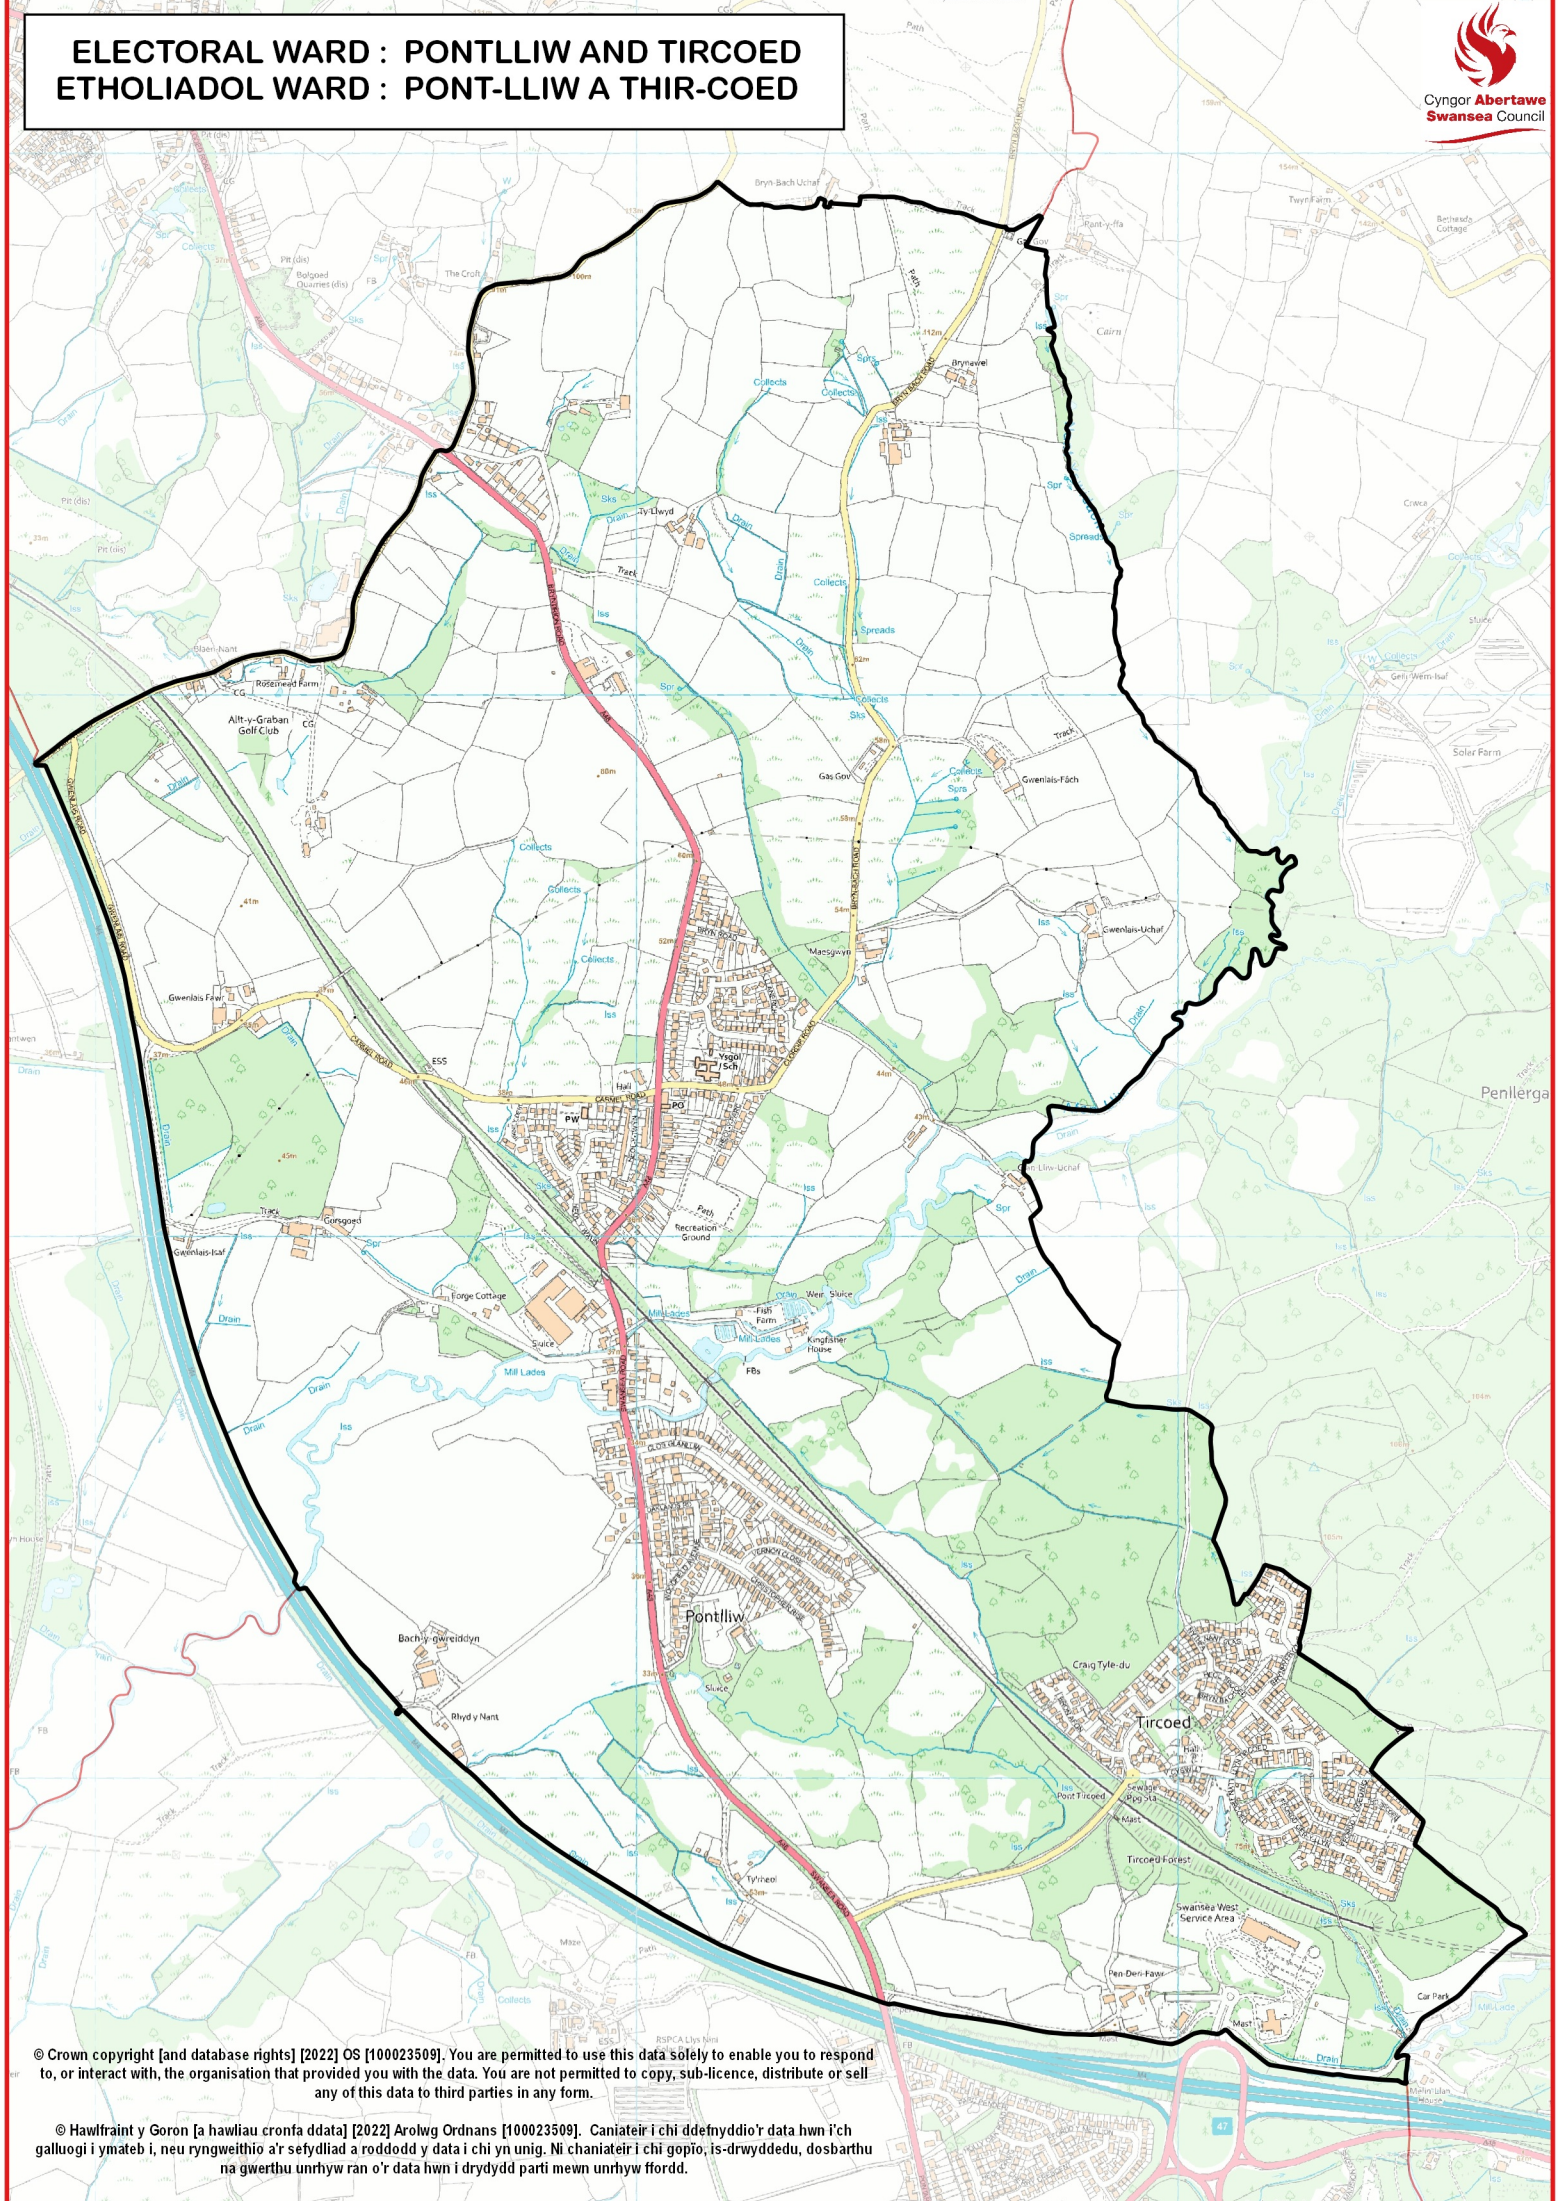

**ELECTORAL WARD : PONTLLIW AND TIRCOED**  
**ETHOLIADOL WARD : PONT-LLIW A THIR-COED**

© Crown copyright [and database rights] [2022] OS [100023509]. You are permitted to use this data solely to enable you to respond to, or interact with, the organisation that provided you with the data. You are not permitted to copy, sub-licence, distribute or sell any of this data to third parties in any form.

© Hawffraint y Goron [a hawliau cronfa ddata] [2022] Arolwg Ordians [100023509]. Caniatêir i chi ddefnyddio'r data hwn i'ch galluogi i ymateb i, neu ryngweithio a'r sefydliad a roddodd y data i chi yn unig. Ni chaniatêir i chi gopïo, is-drywyddedu, dosbarthu na gwerthu unrhyw ran o'r data hwn i drydydd parti mewn unrhyw ffordd.