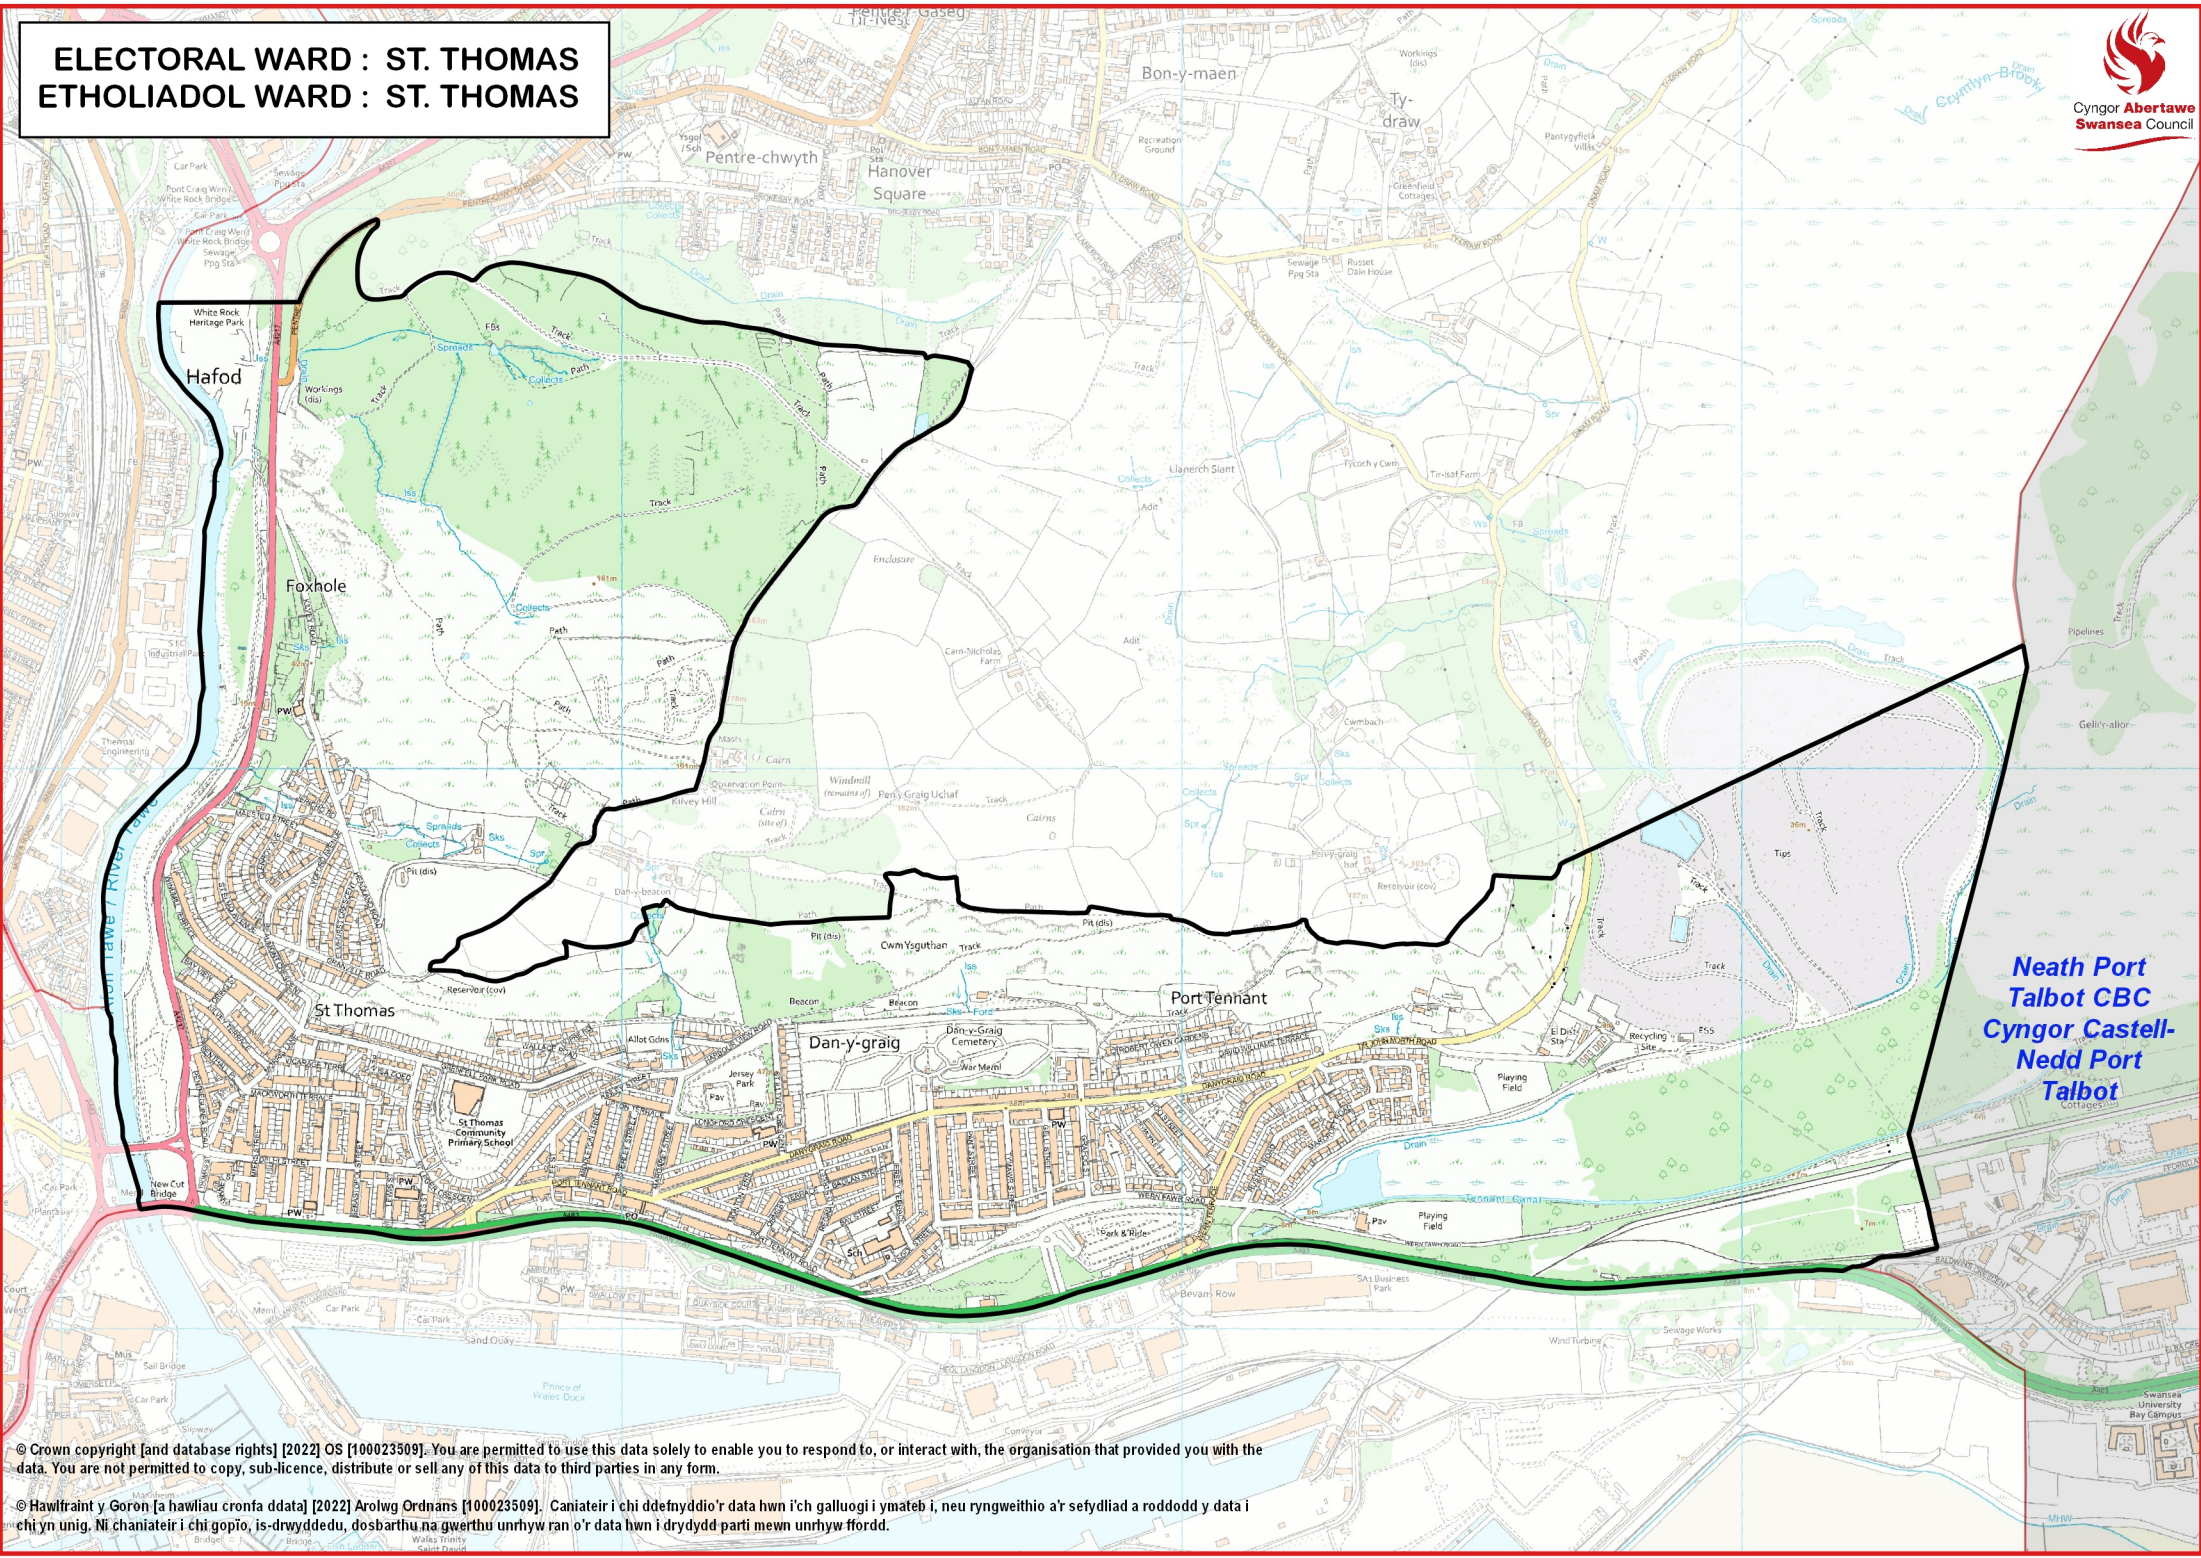

ELECTORAL WARD : ST. THOMAS
ETHOLIADOL WARD : ST. THOMAS

**Neath Port
Talbot CBC
Cyngor Castell-
Nedd Port
Talbot**

© Crown copyright [and database rights] [2022] OS [100023509]. You are permitted to use this data solely to enable you to respond to, or interact with, the organisation that provided you with the data. You are not permitted to copy, sub-licence, distribute or sell any of this data to third parties in any form.

© Hawlfraint y Goron [a hawliau cronfa ddata] [2022] Arolwg Ordians [100023509]. Caniateir i chi ddefnyddio'r data hwn i'ch galluogi i ymateb i, neu ryngweithio a'r sefydliad a roddodd y data i chi yn unig. Ni chaniateir i chi gopïo, is-droddedu, dosbarthu na gwerthu unrhyw ran o'r data hwn i drydydd parti mewn unrhyw ffordd.