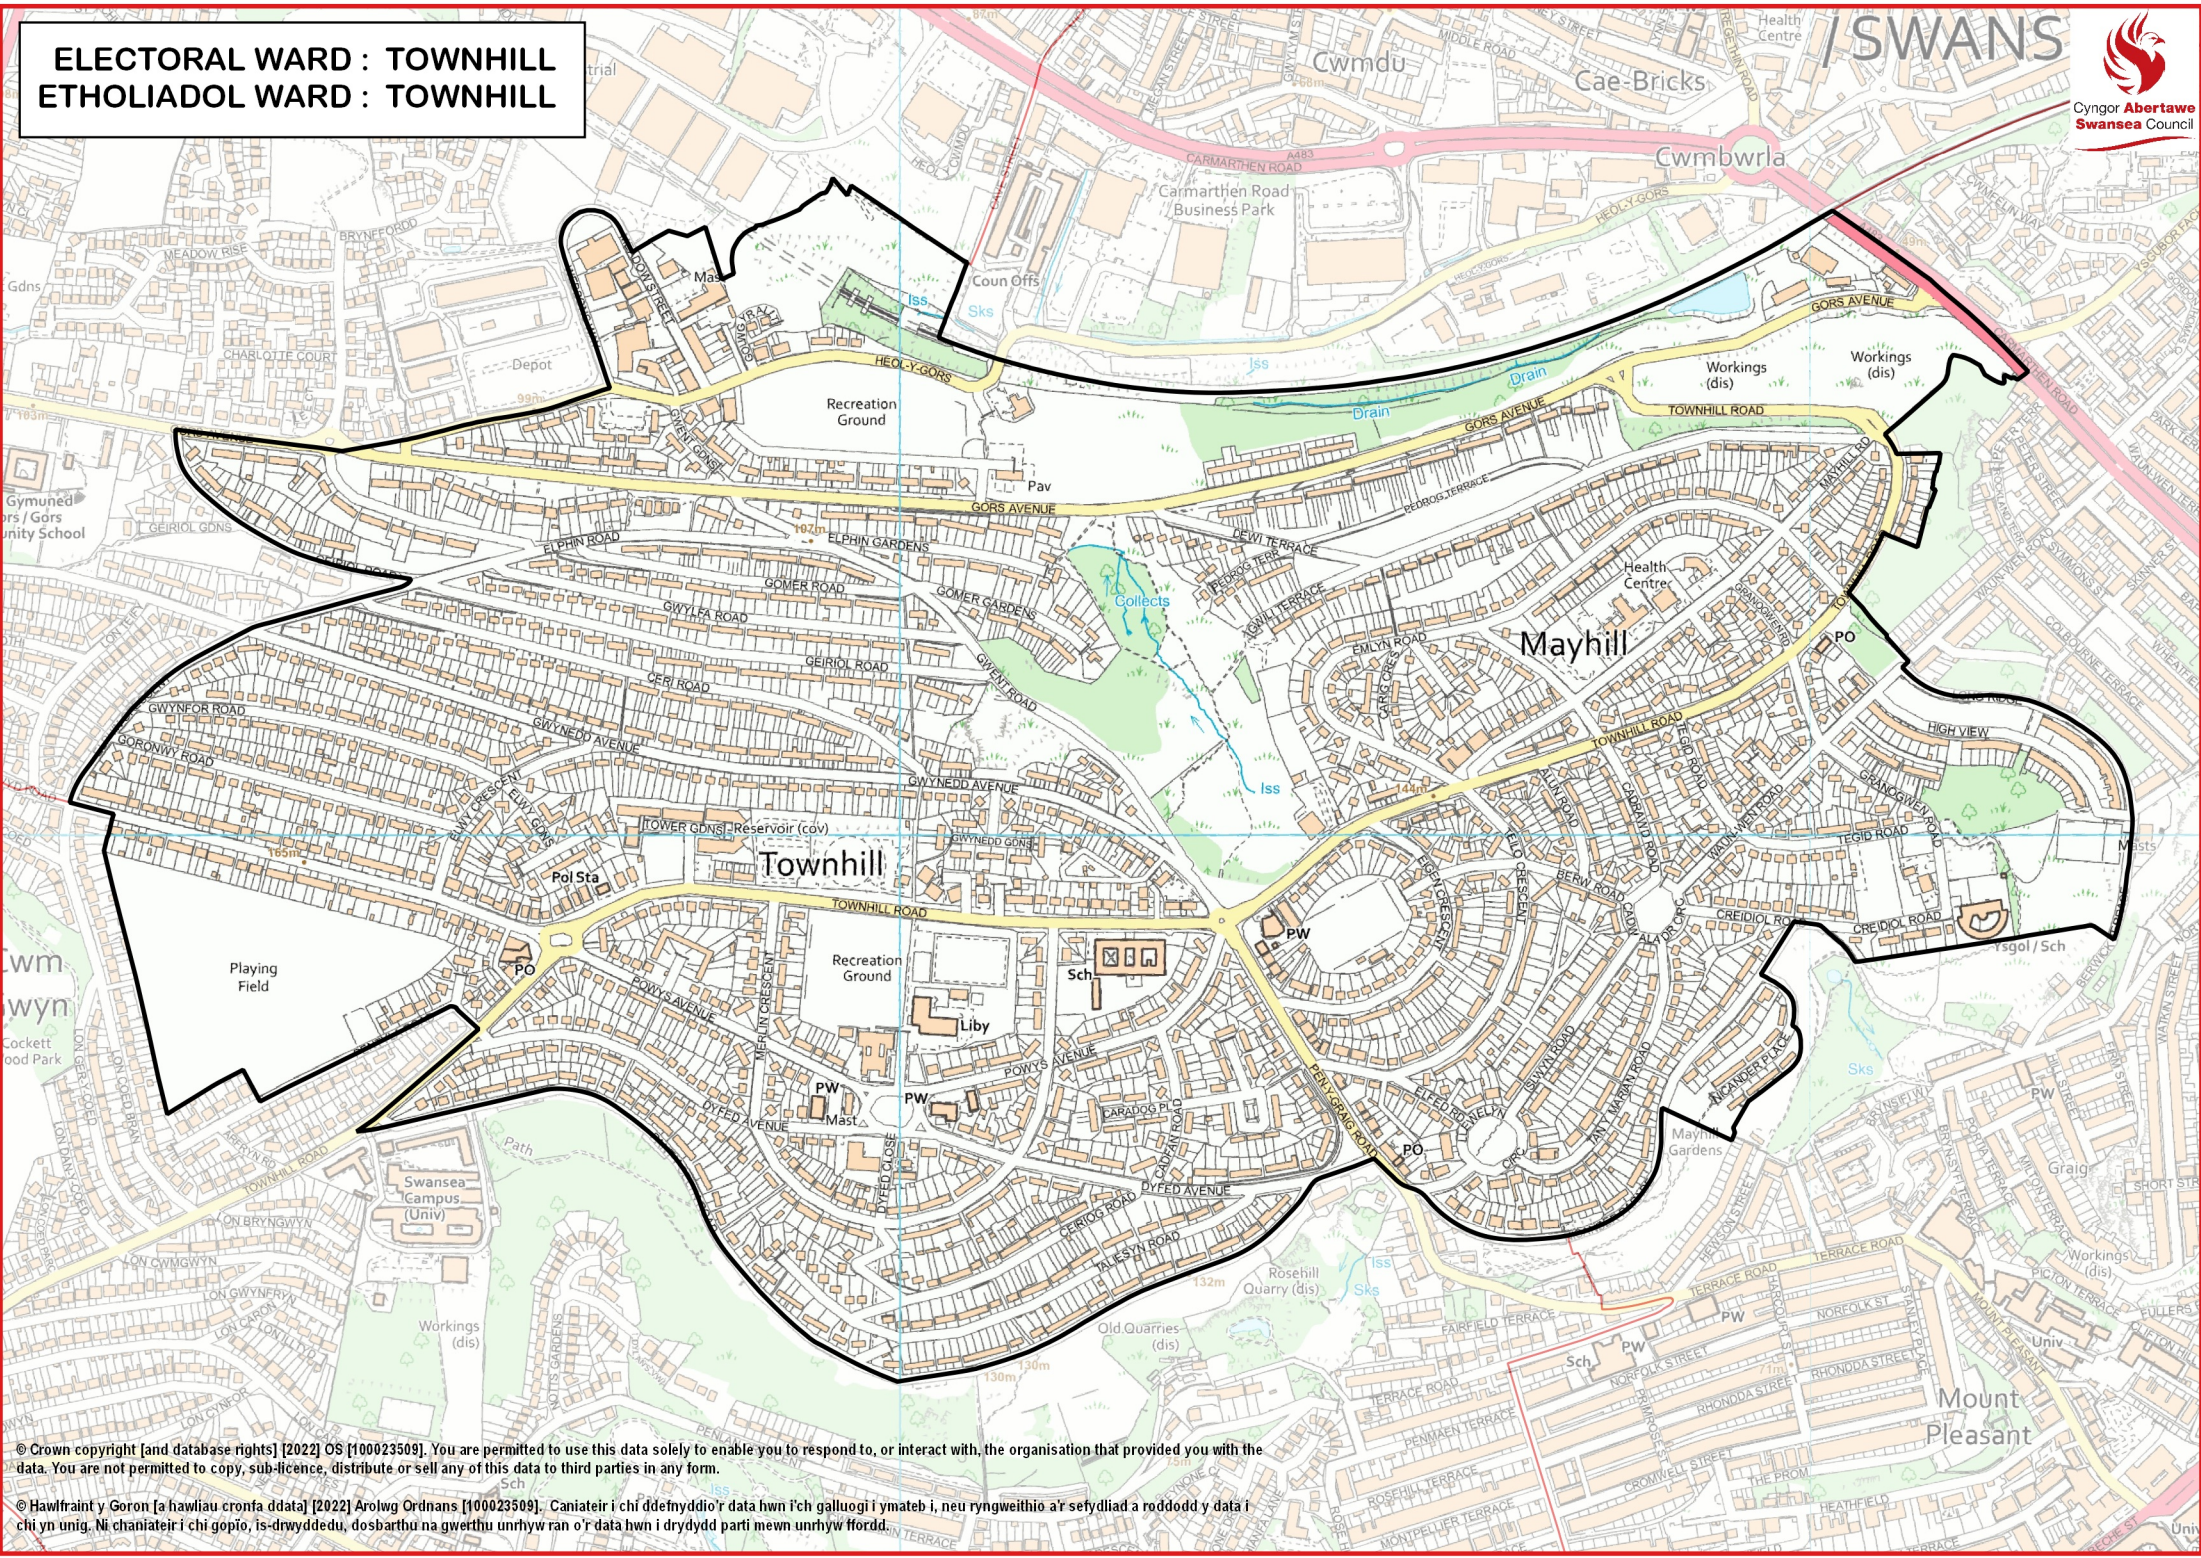

ELECTORAL WARD : TOWNHILL
ETHOLIADOL WARD : TOWNHILL

© Crown copyright [and database rights] [2022] OS [100023509]. You are permitted to use this data solely to enable you to respond to, or interact with, the organisation that provided you with the data. You are not permitted to copy, sub-licence, distribute or sell any of this data to third parties in any form.

© Hawffruint y Goron [a hawliau cronfa ddata] [2022] Arolwg Ordnans [100023509]. Caniateir i chi ddefnyddio'r data hwn i'ch galluogi i ymateb i, neu ryngweithio a'r sefydliad a roddodd y data i chi yn unig. Ni chaniateir i chi gopïo, is-drwyddedu, dosbarthu na gwerthu unrhyw ran o'r data hwn i drydydd parti mewn unrhyw ffordd.