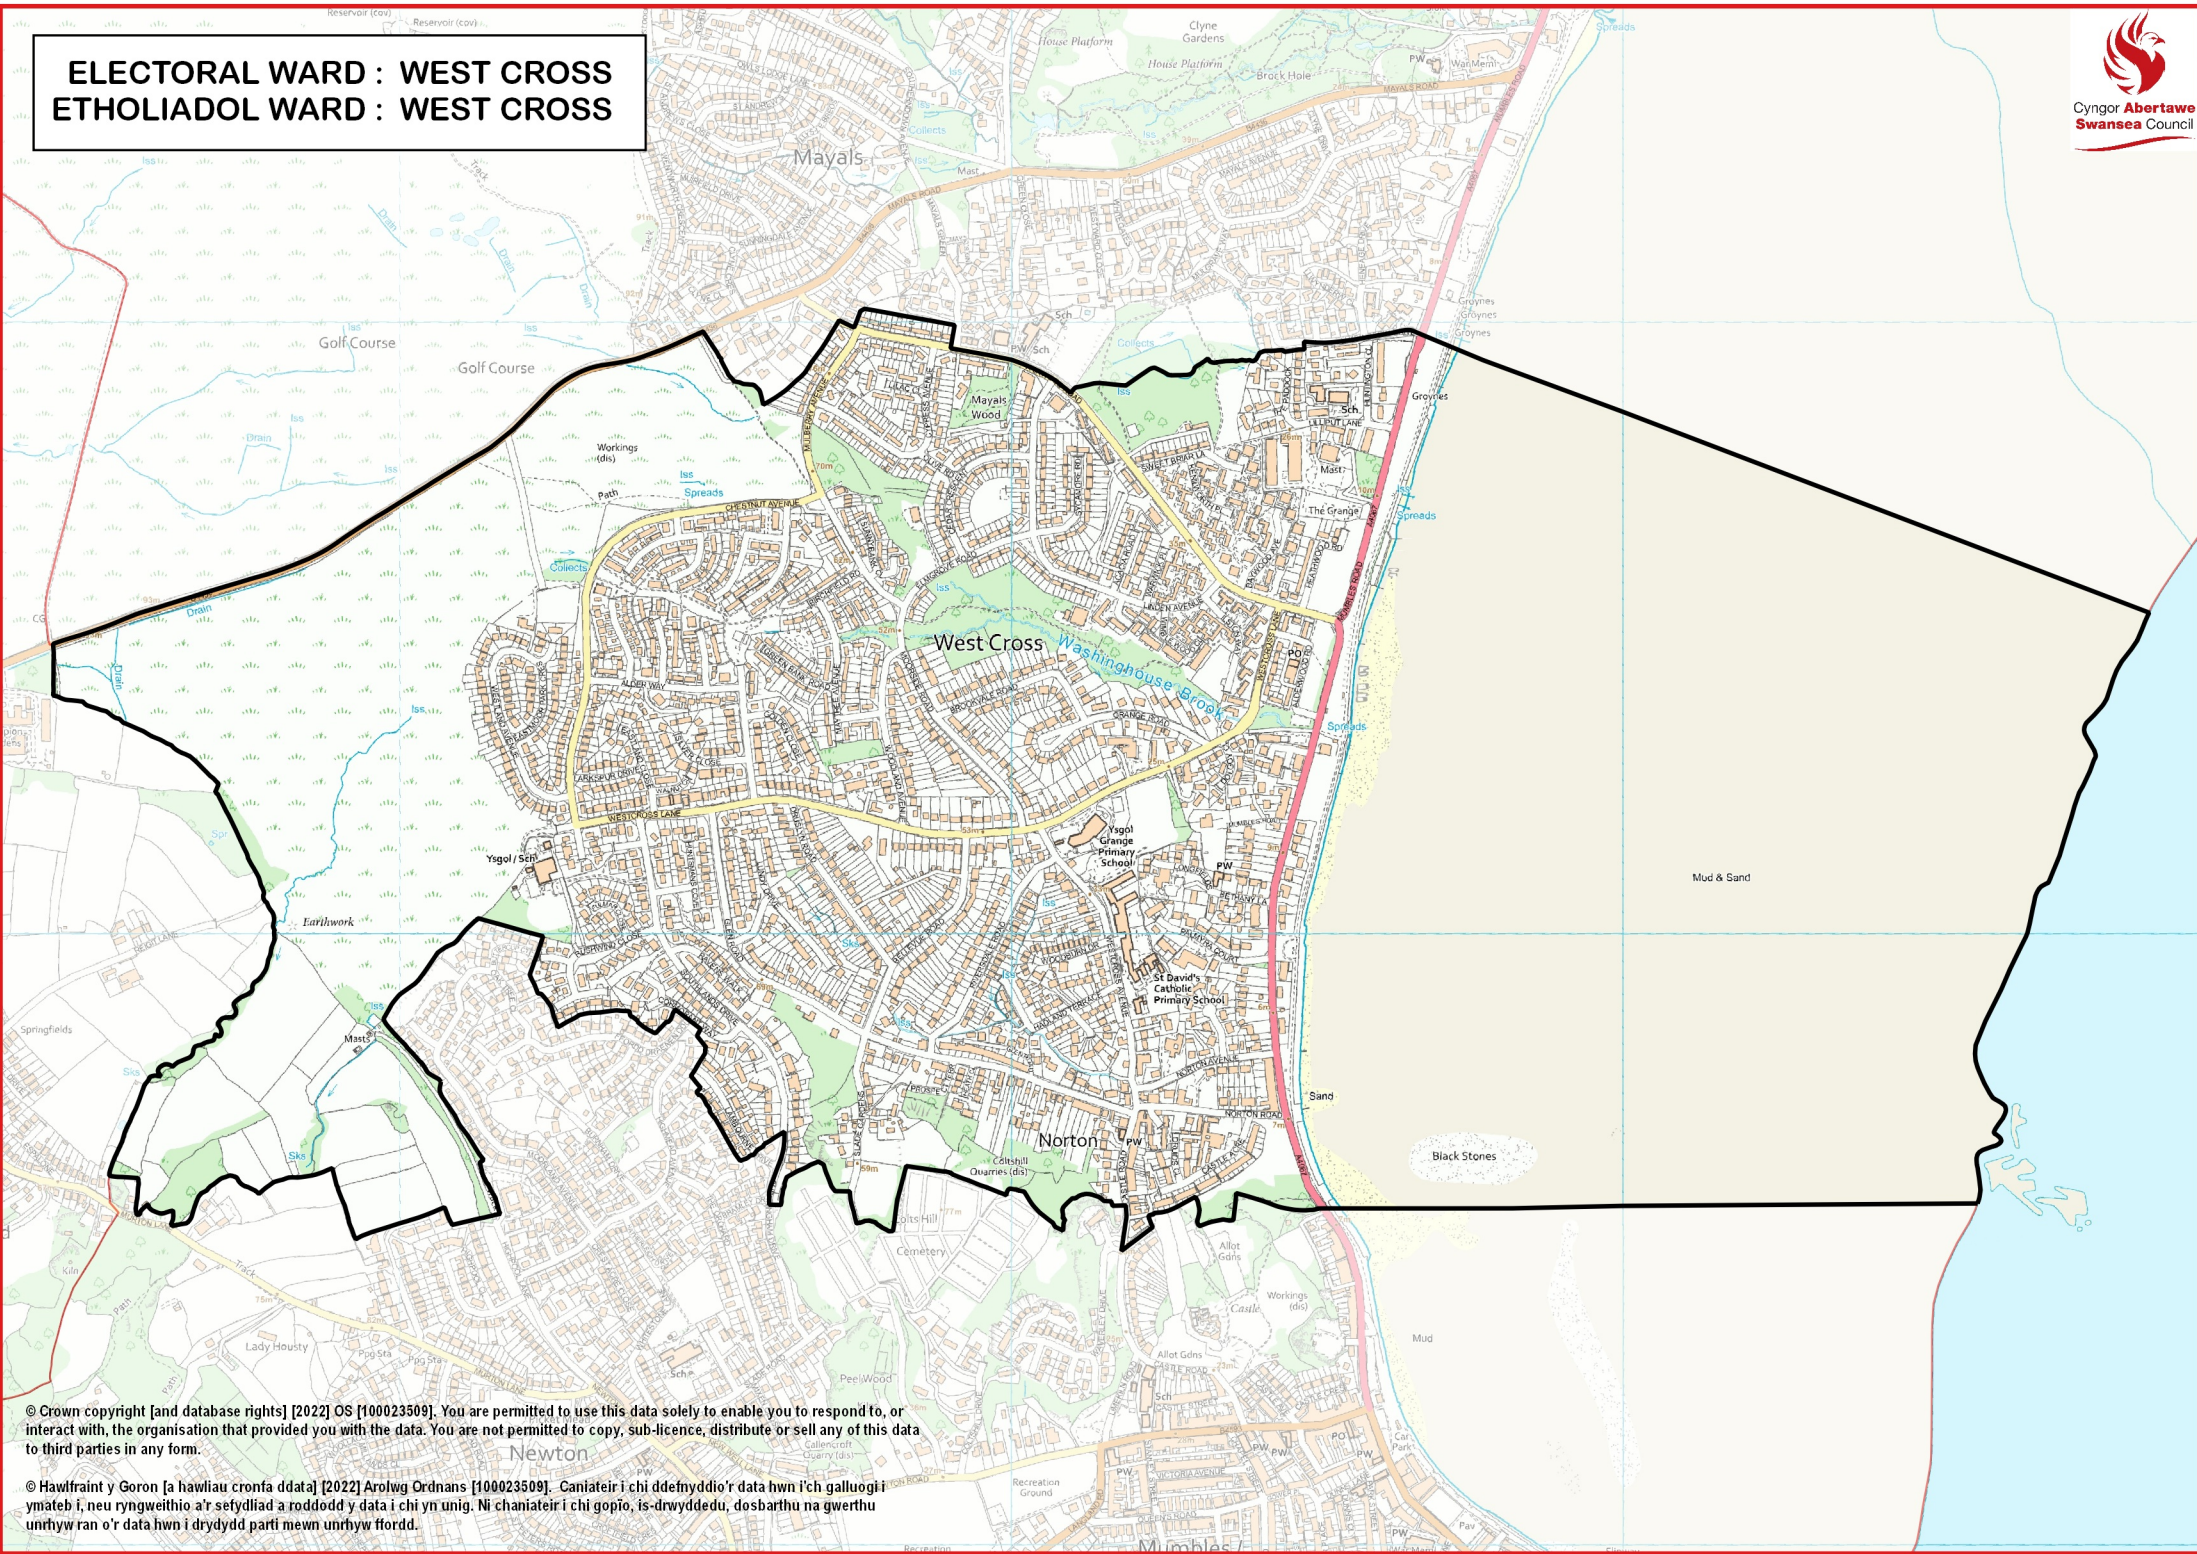

ELECTORAL WARD : WEST CROSS
ETHOLIADOL WARD : WEST CROSS

© Crown copyright [and database rights] [2022] OS [100023509]. You are permitted to use this data solely to enable you to respond to, or interact with, the organisation that provided you with the data. You are not permitted to copy, sub-licence, distribute or sell any of this data to third parties in any form.

© Hawfrainf y Goron [a hawliau cronfa ddata] [2022] Arolwg Ordans [100023509]. Caniateir i chi ddefnyddio'r data hwn i'ch galluogi ymateb i, neu ryngweithio a'r sefydliad a roddodd y data i chi ym unig. Ni chaniateir i chi gopïo, is-drwyddedu, dosbarthu na gwerthu unrhyw ran o'r data hwn i drydydd parti mewn unrhyw ffordd.