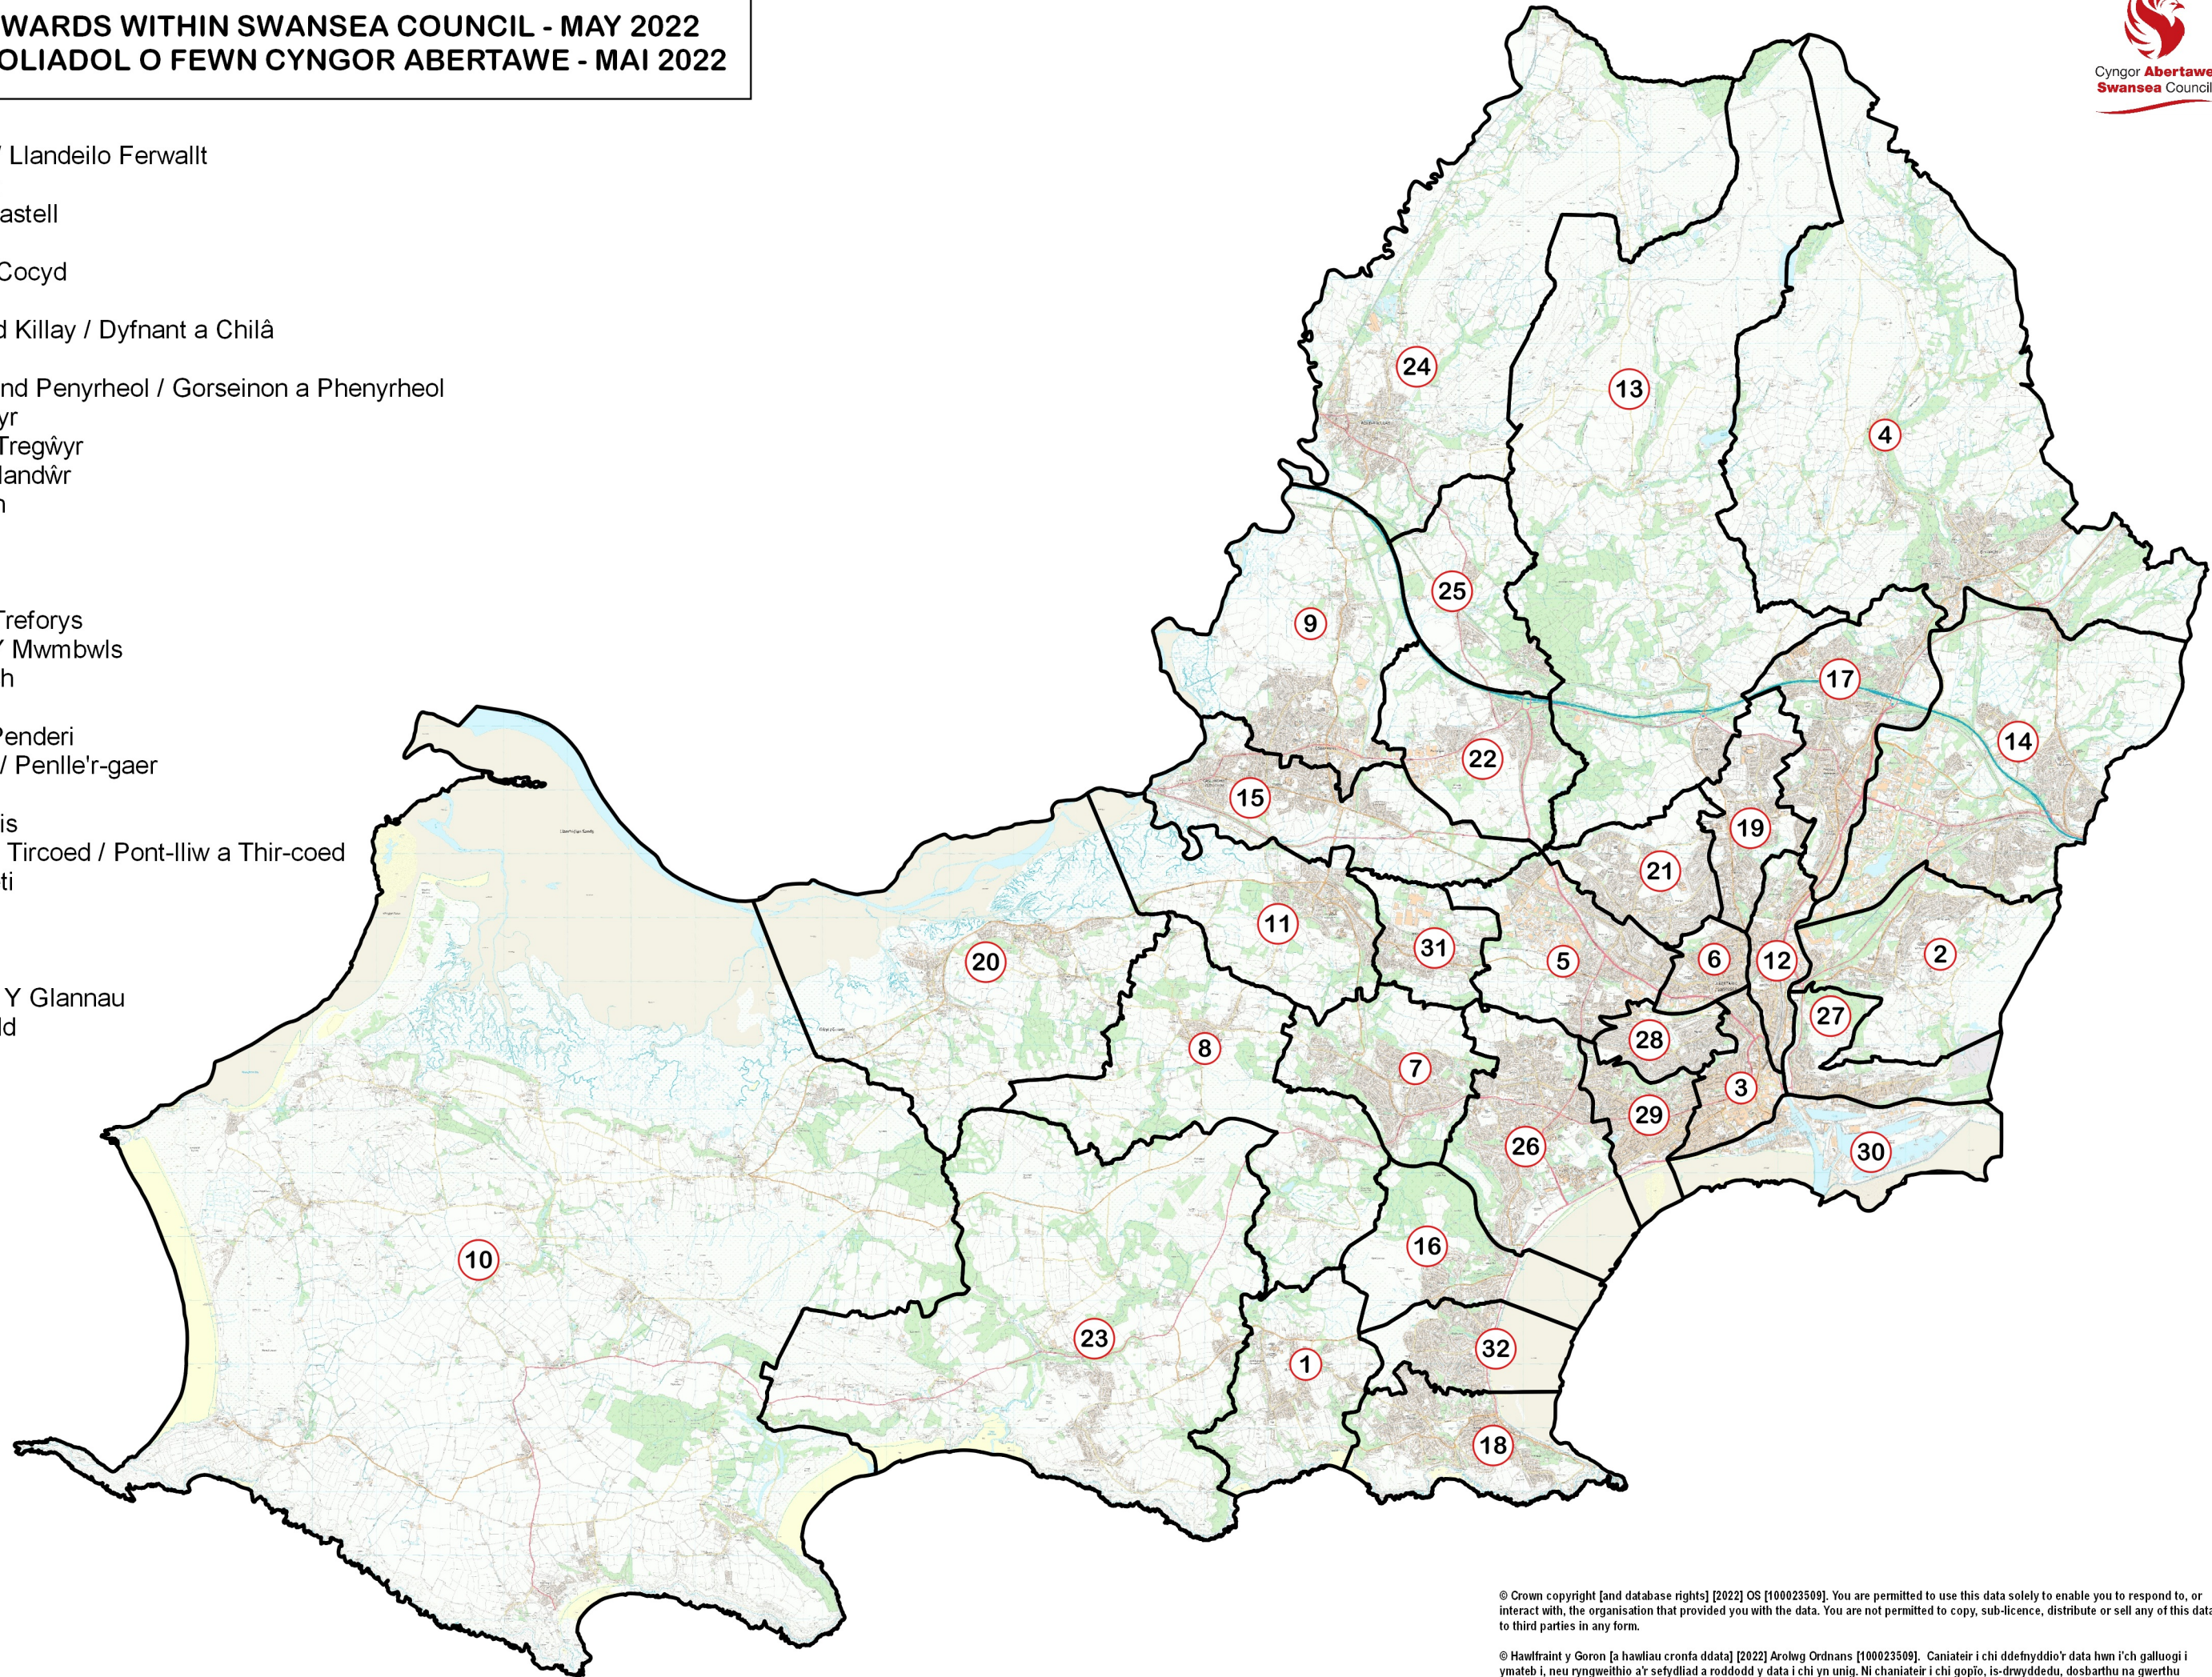

ELECTORAL WARDS WITHIN SWANSEA COUNCIL - MAY 2022
WARDIAU ETHOLIADOL O FEWN CYNGOR ABERTAWE - MAI 2022

- 1 - Bishopston / Llandeilo Ferwallt
- 2 - Bôn-y-maen
- 3 - Castle / Y Castell
- 4 - Clydach
- 5 - Cockett / Y Cocyd
- 6 - Cwmbwrla
- 7 - Dunvant and Killay / Dyfnant a Chilâ
- 8 - Fairwood
- 9 - Gorseinon and Penyrheol / Gorseinon a Phenyrrheol
- 10 - Gower / Gŵyr
- 11 - Gowerton / Tregŵyr
- 12 - Landore / Glandŵr
- 13 - Llangyfelach
- 14 - Llansamlet
- 15 - Llchwyr
- 16 - Mayals
- 17 - Morriston / Treforys
- 18 - Mumbles / Y Mwmbwls
- 19 - Mynydd-bach
- 20 - Pen-clawdd
- 21 - Penderry / Penderi
- 22 - Penllergaer / Penlle'r-gaer
- 23 - Pennard
- 24 - Pontarddulais
- 25 - Pontlliw and Tircoed / Pont-lliw a Thir-coed
- 26 - Sketty / Sgeti
- 27 - St Thomas
- 28 - Townhill
- 29 - Uplands
- 30 - Waterfront / Y Glannau
- 31 - Waunarlwydd
- 32 - West Cross

© Crown copyright [and database rights] [2022] OS [100023509]. You are permitted to use this data solely to enable you to respond to, or interact with, the organisation that provided you with the data. You are not permitted to copy, sub-licence, distribute or sell any of this data to third parties in any form.