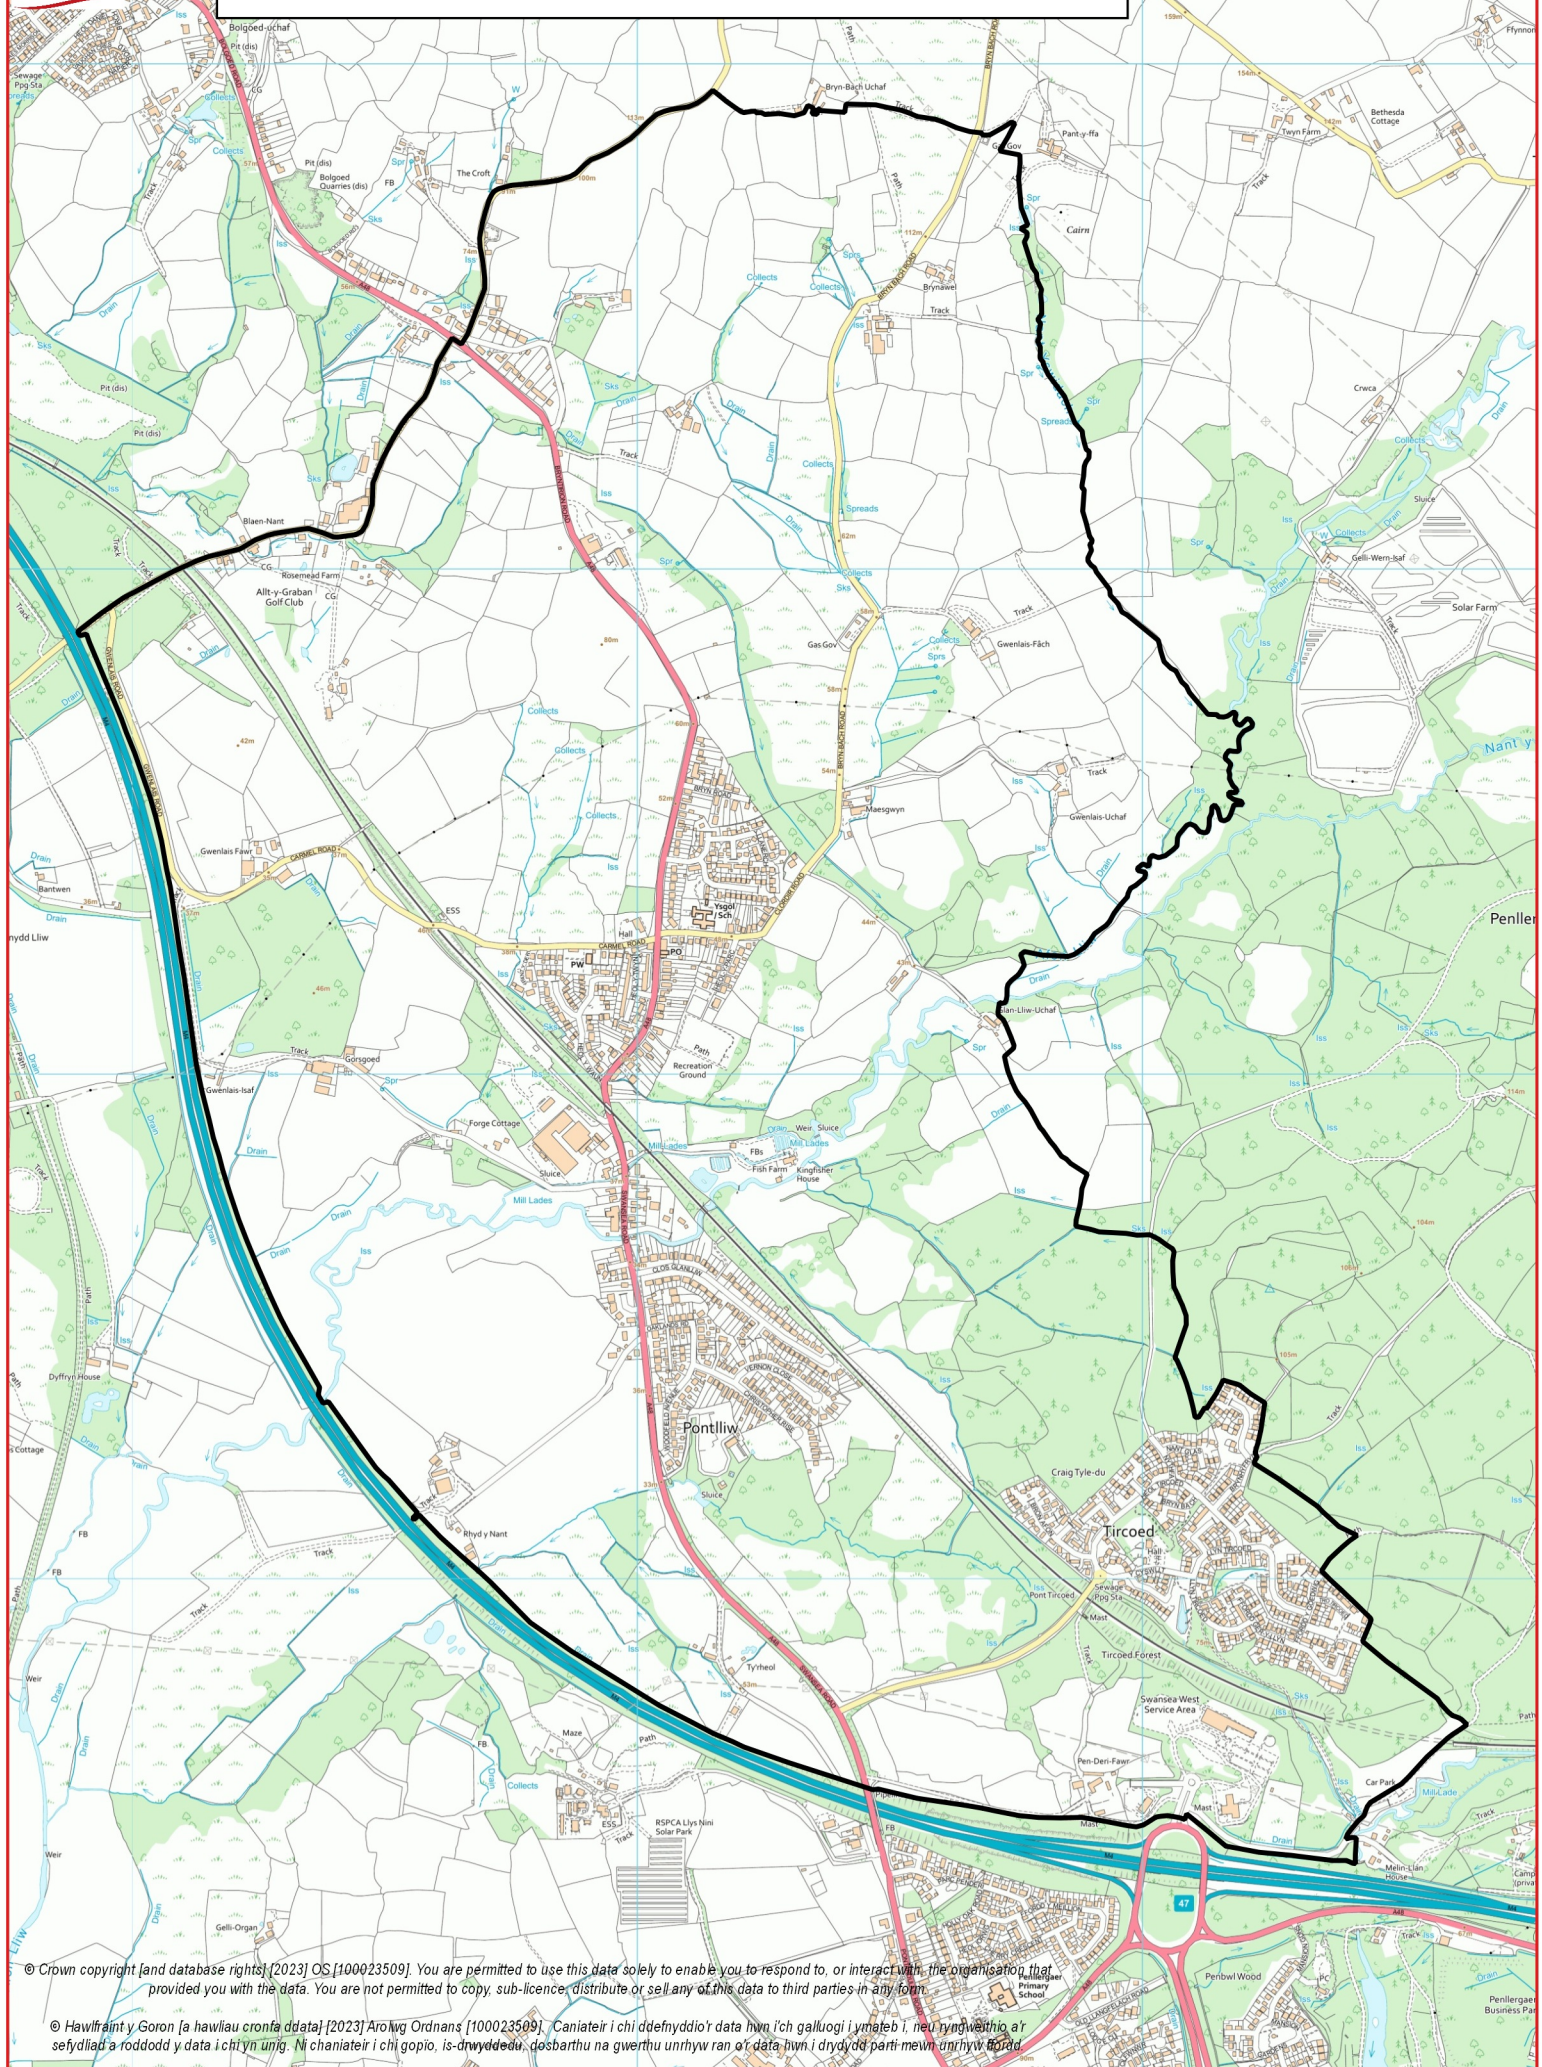

COMMUNITY COUNCIL : PONTLLIW AND TIRCOED CYNGOR CYMUNED : PONTLLIW A THIRCOED

© Crown copyright [and database rights] [2023] OS [100023509]. You are permitted to use this data solely to enable you to respond to, or interact with, the organisation that provided you with the data. You are not permitted to copy, sub-licence, distribute or sell any of this data to third parties in any form.