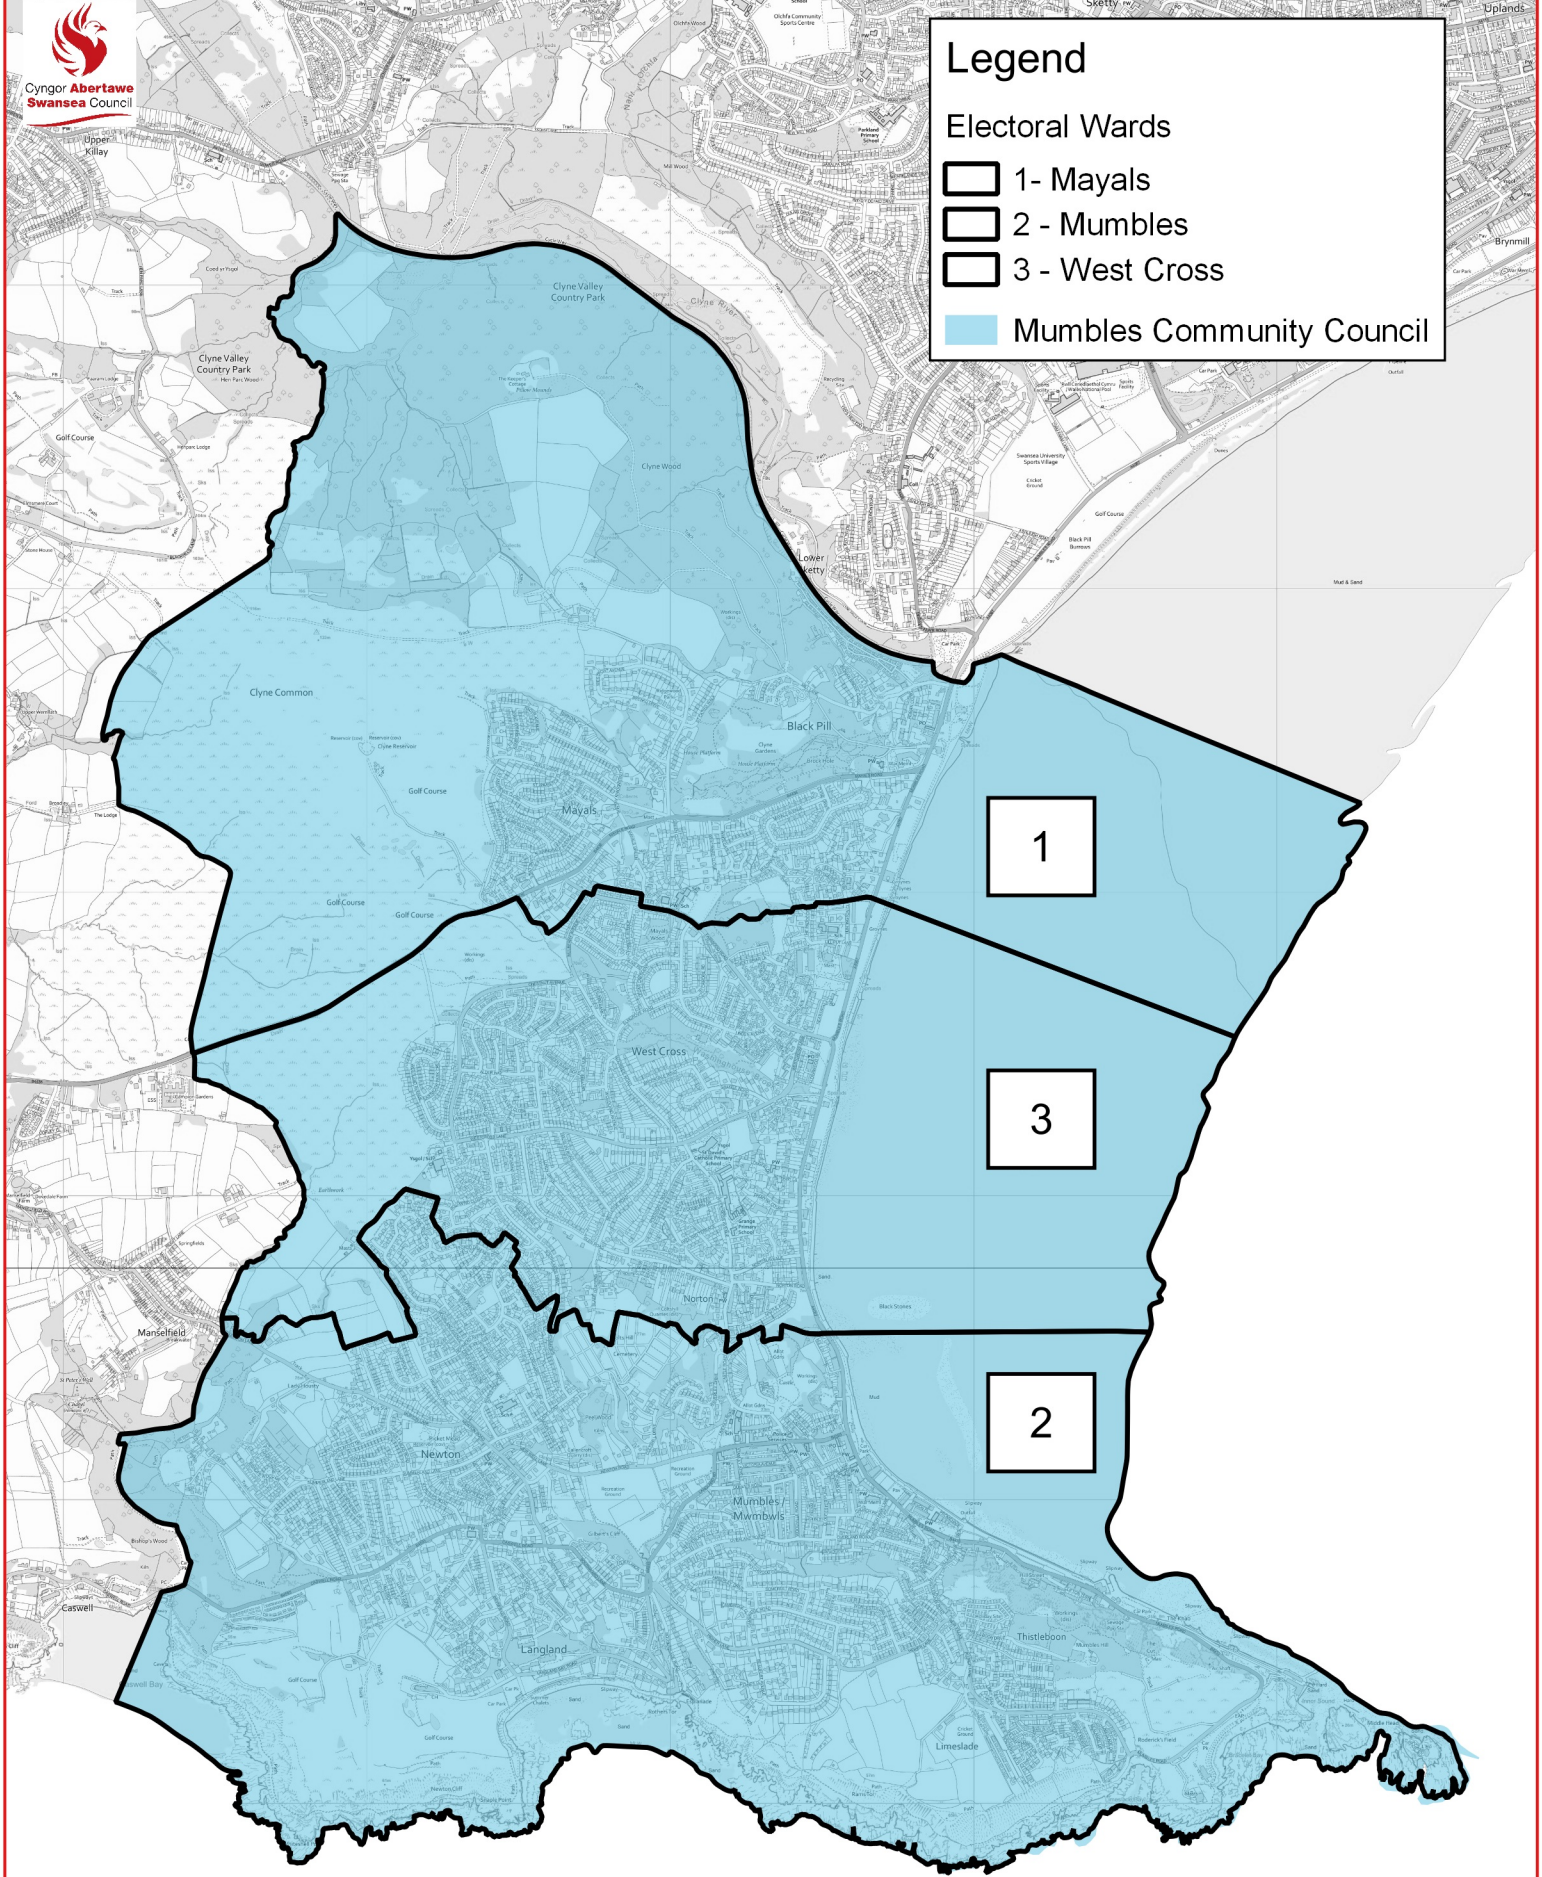

Legend

Electoral Wards

- 1 - Mayals
- 2 - Mumbles
- 3 - West Cross

Mumbles Community Council

© Crown copyright [and database rights] [2023] OS [100023509]. You are permitted to use this data solely to enable you to respond to, or interact with, the organisation that provided you with the data. You are not permitted to copy, sub-licence, distribute or sell any of this data to third parties in any form.

© Hawffraint y Goron [a hawliau cronfa ddata] [2023] Arolwg Ordnans [100023509]. Caniateir i chi ddefnyddio'r data hwn i'ch galluogi i ymateb i, neu ryngweithio a'r sefydliad a roddodd y data i chi yn unig. Ni chaniateir i chi gopïo, is-drwyddedu, dosbarthu na gwerthu unrhyw ran o'r data hwn i drydydd parti mewn unrhyw ffordd.