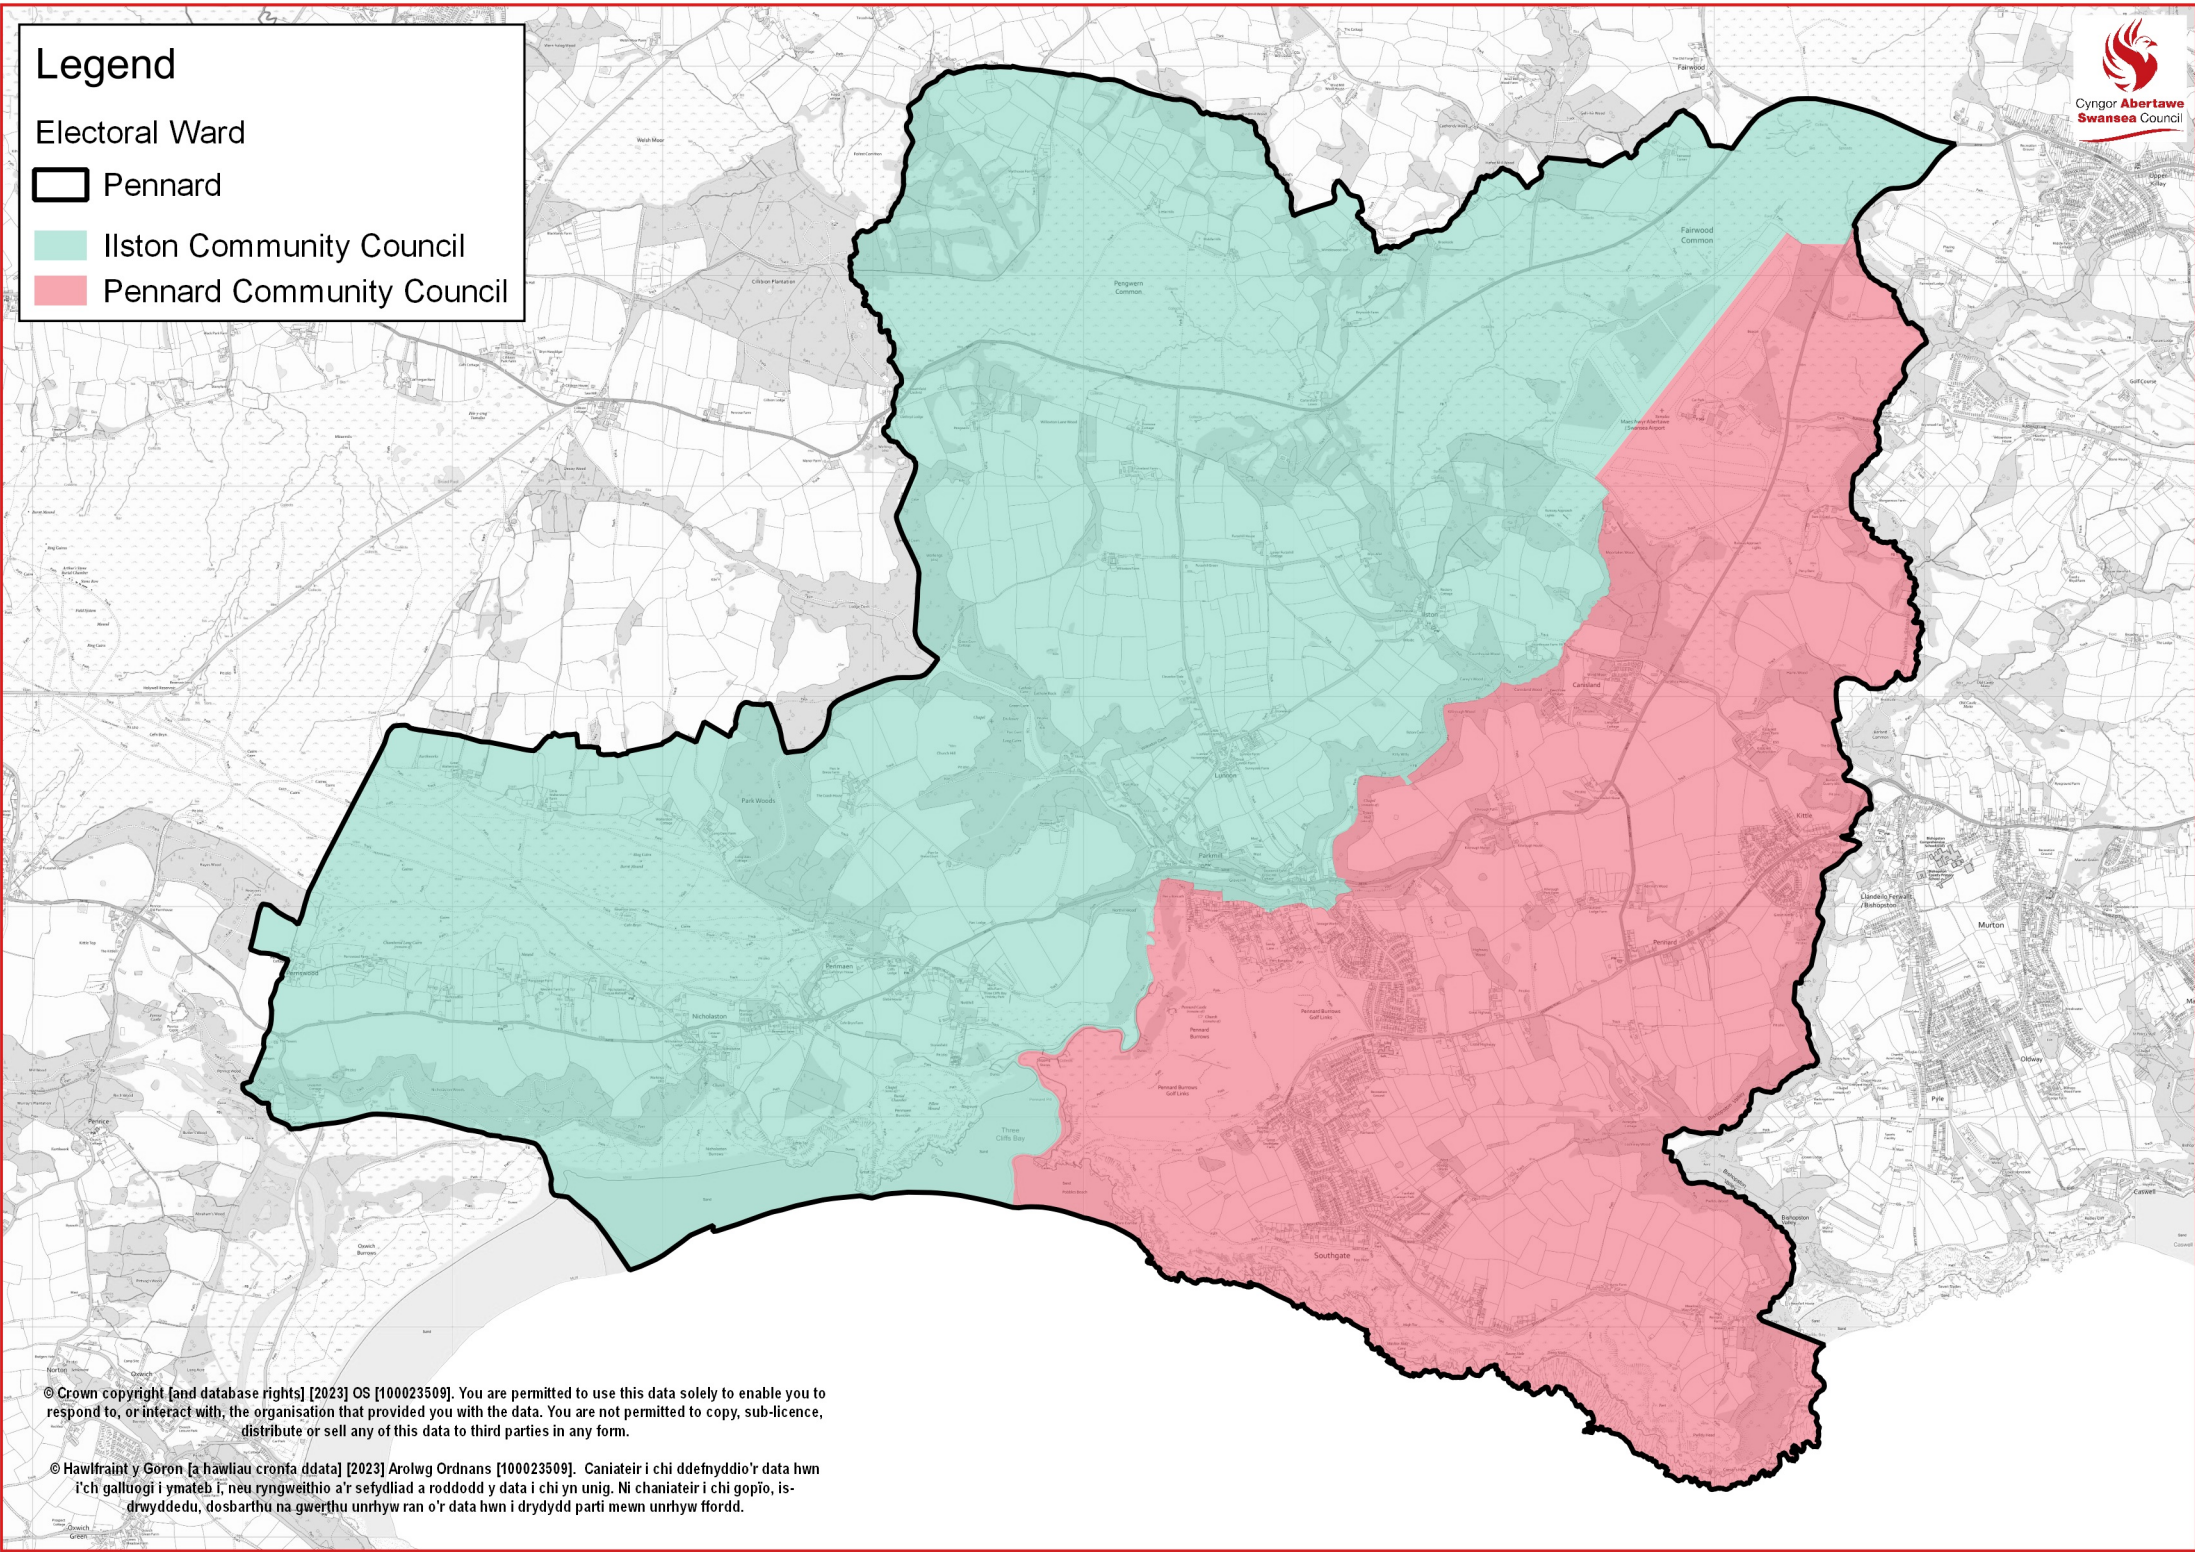

Legend

Electoral Ward

□ Pennard

■ Ilston Community Council

■ Pennard Community Council

Cyngor Abertawe
Swansea Council

© Crown copyright [and database rights] [2023] OS [100023509]. You are permitted to use this data solely to enable you to respond to, or interact with, the organisation that provided you with the data. You are not permitted to copy, sub-licence, distribute or sell any of this data to third parties in any form.