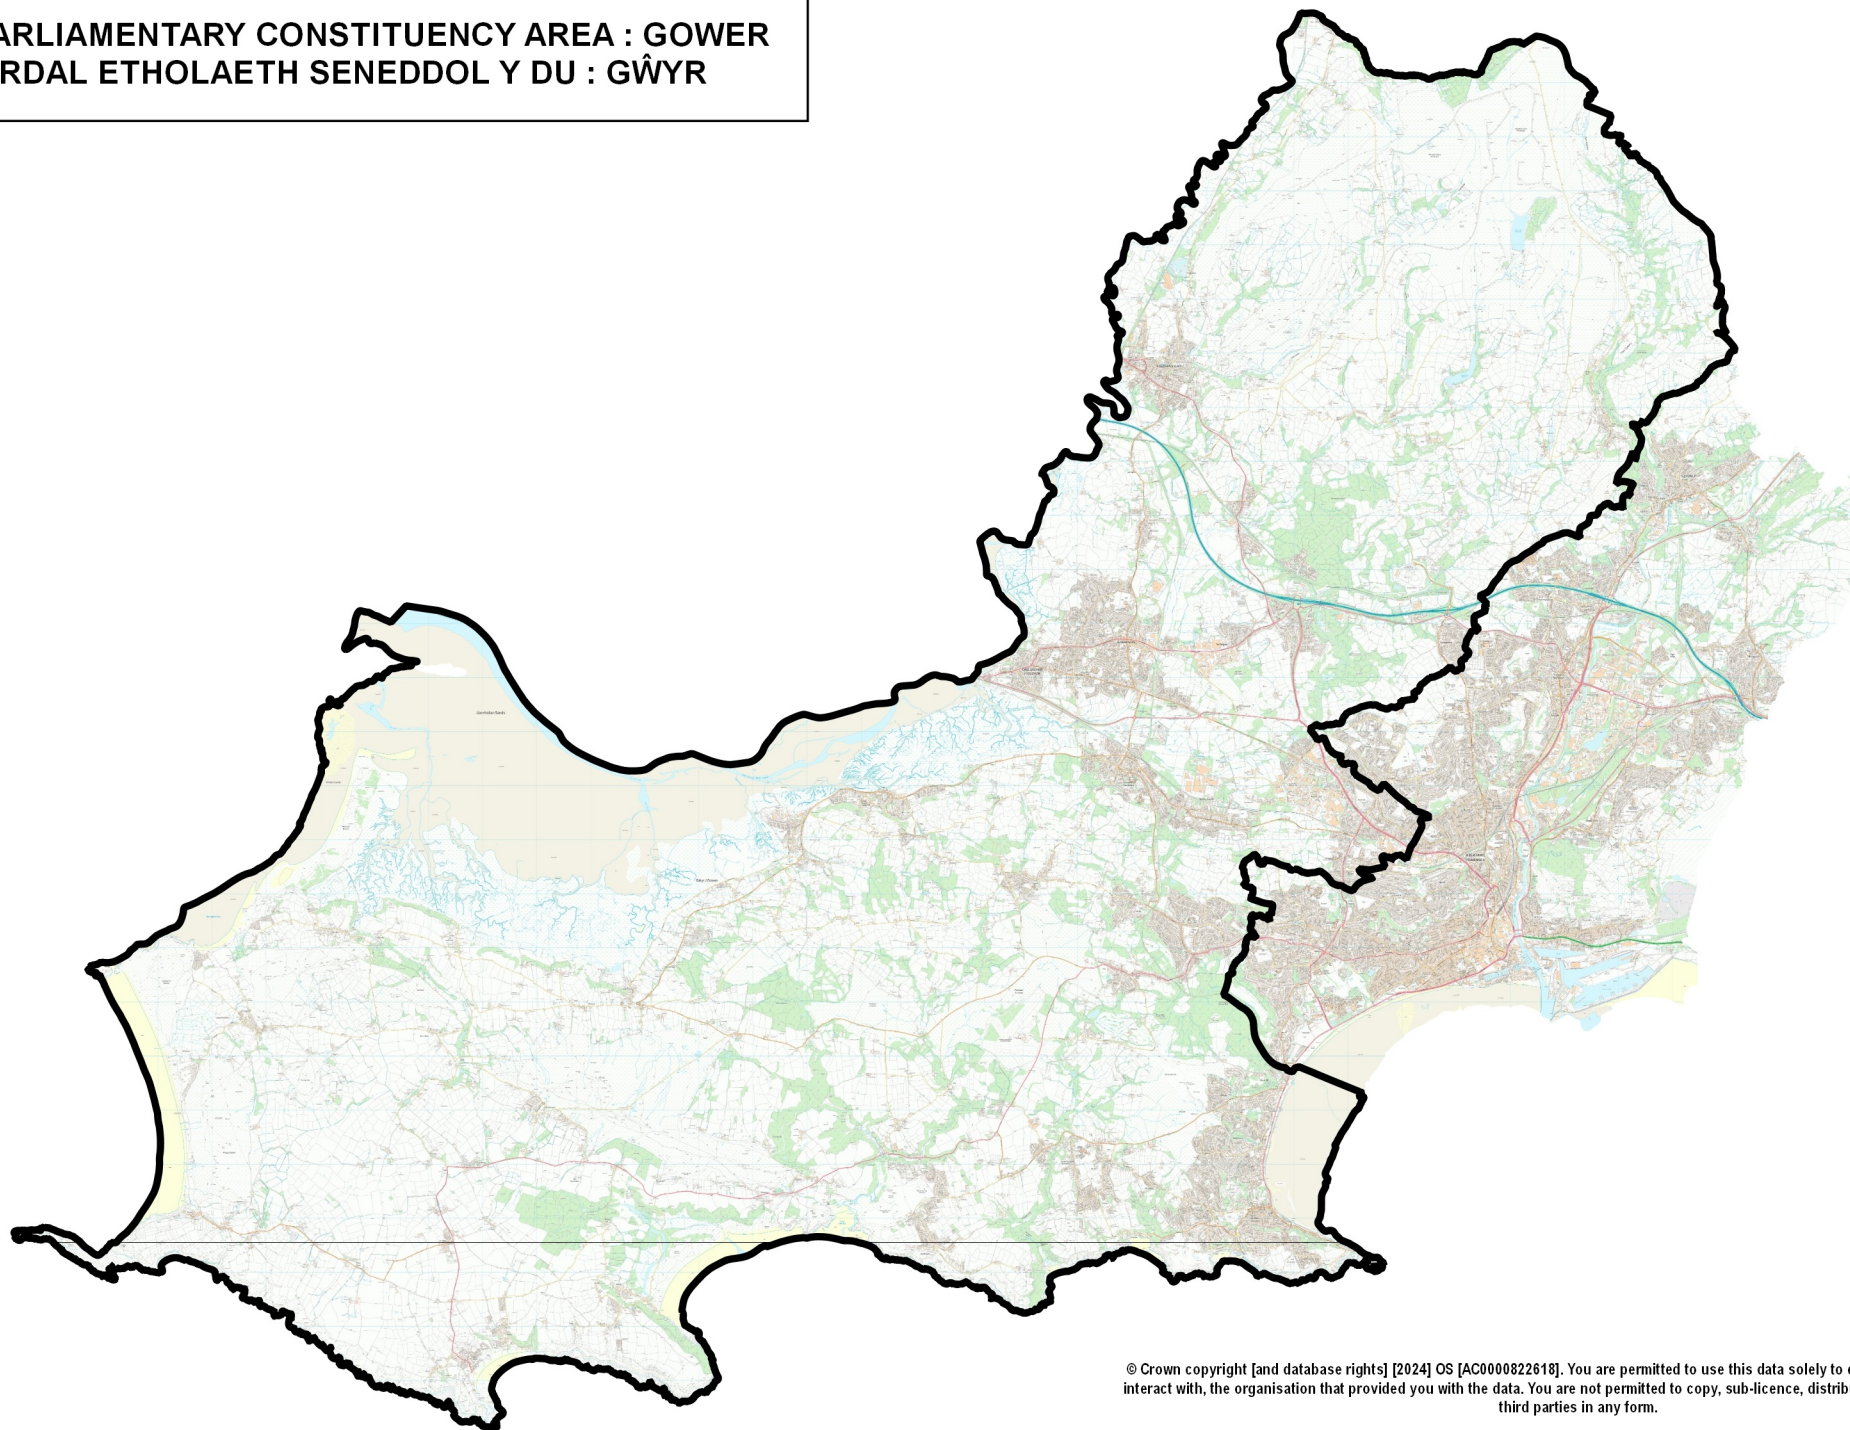

UK PARLIAMENTARY CONSTITUENCY AREA : GOWER  
ARDAL ETHOLAETH SENEDDOL Y DU : GŴYR

© Crown copyright [and database rights] [2024] OS [AC0000822618]. You are permitted to use this data solely to enable you to respond to, or interact with, the organisation that provided you with the data. You are not permitted to copy, sub-licence, distribute or sell any of this data to third parties in any form.