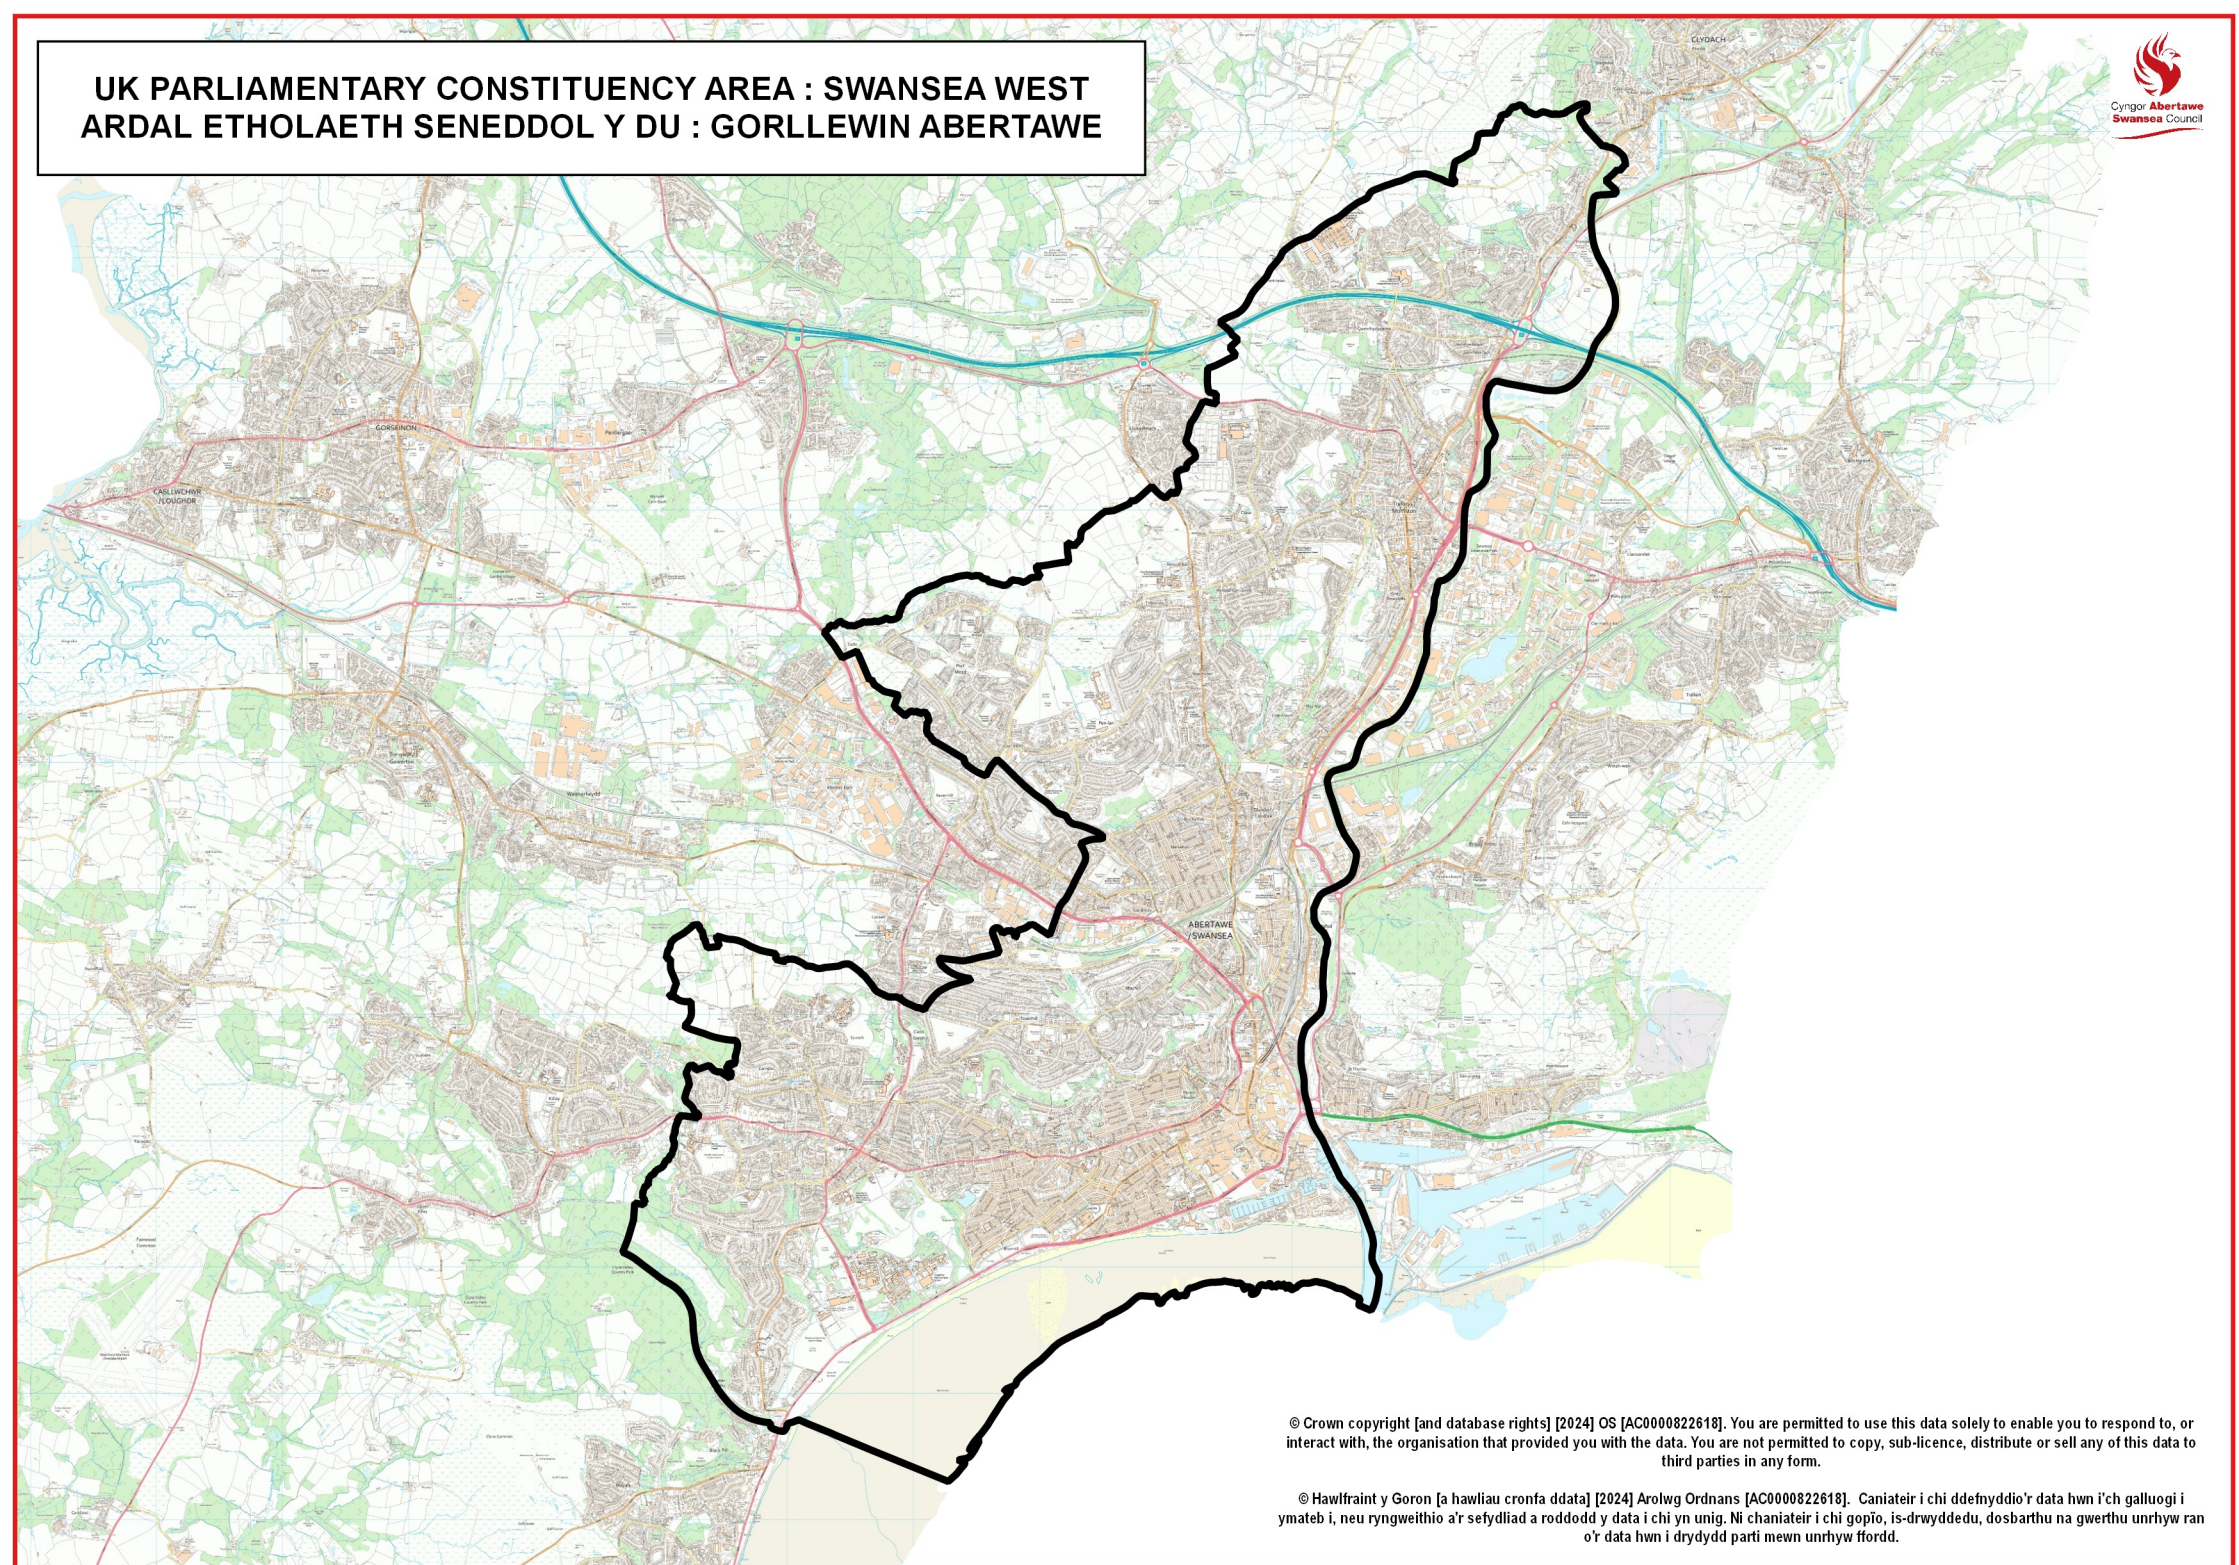

**UK PARLIAMENTARY CONSTITUENCY AREA : SWANSEA WEST
ARDAL ETHOLAETH SENEDDOL Y DU : GORLLEWIN ABERTAWE**

© Crown copyright [and database rights] [2024] OS [AC0000822618]. You are permitted to use this data solely to enable you to respond to, or interact with, the organisation that provided you with the data. You are not permitted to copy, sub-licence, distribute or sell any of this data to third parties in any form.