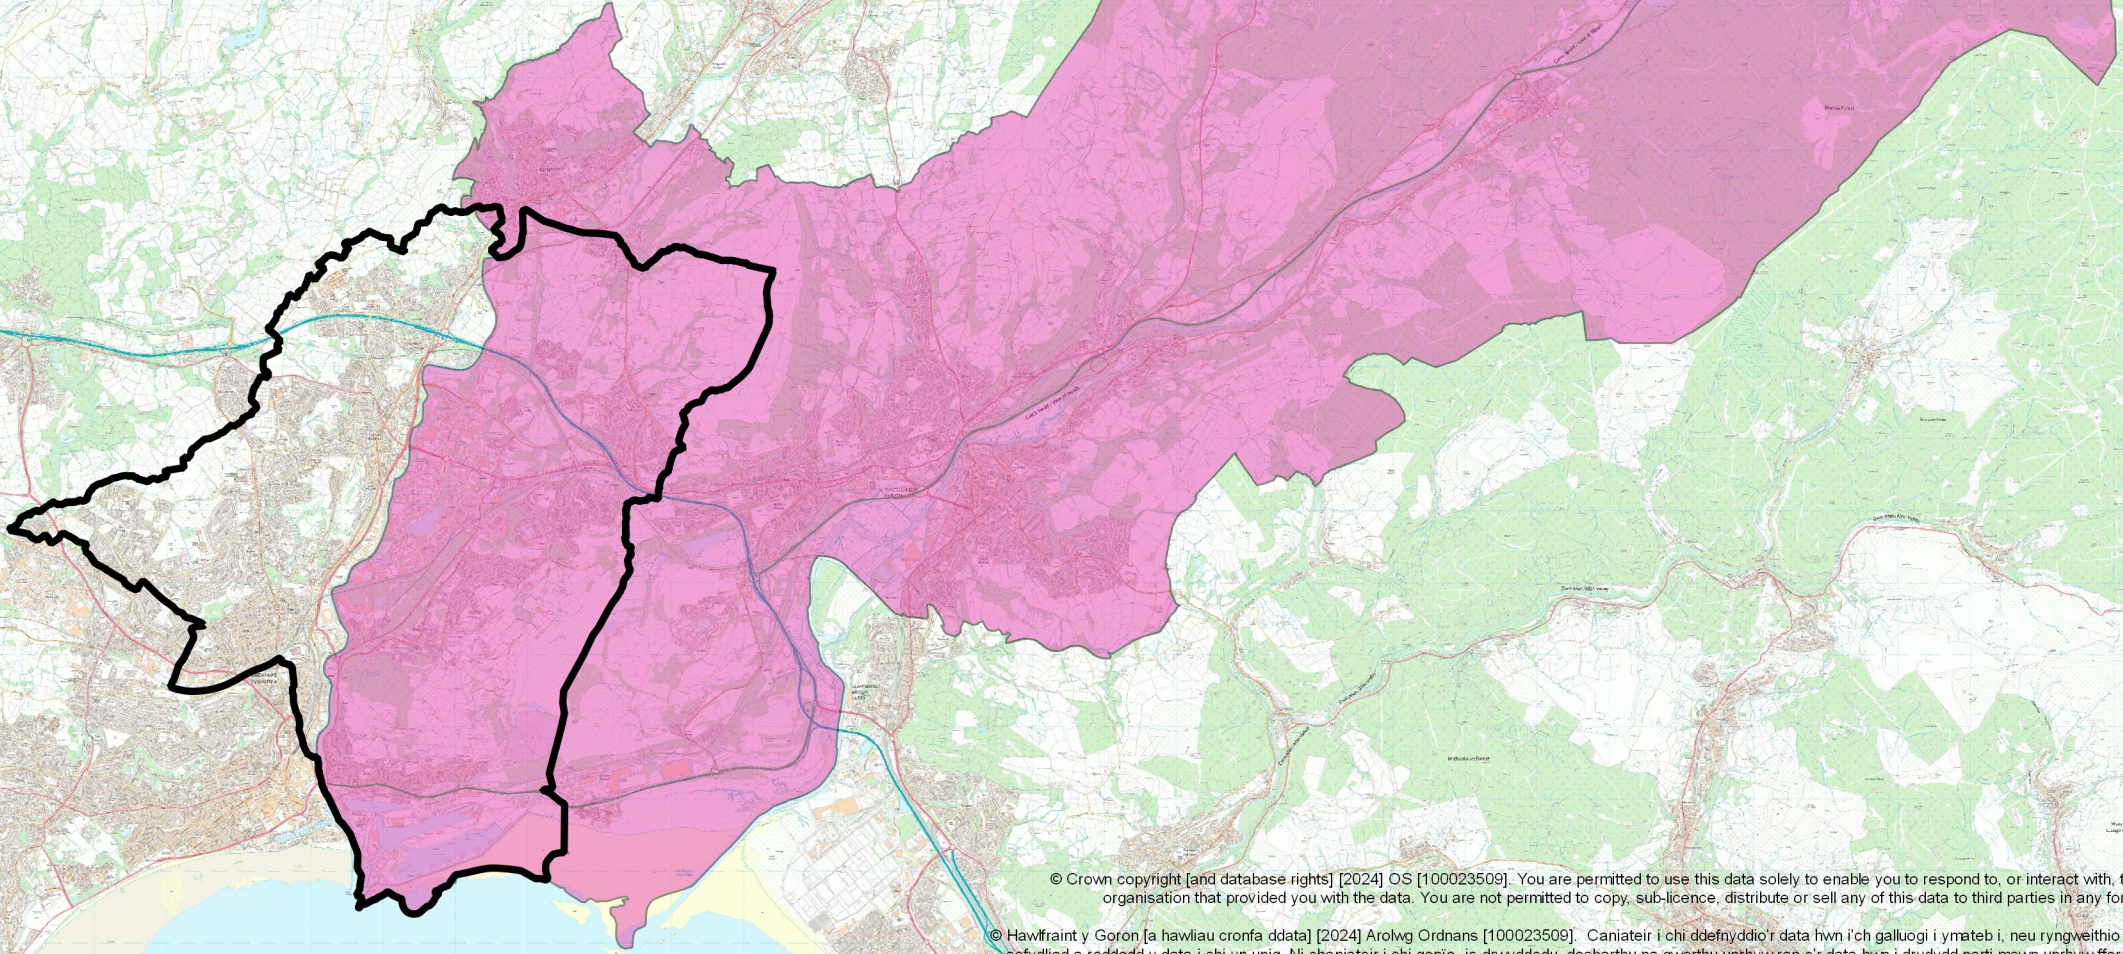

# PARLIAMENTARY BOUNDARY CHANGES EFFECTIVE FROM 4TH JULY 2024

## Legend

Current Parliamentary Boundary

 Swansea East

New Parliamentary Boundary effective from 4 July 2024

 Neath and Swansea East

© Crown copyright [and database rights] [2024] OS [100023509]. You are permitted to use this data solely to enable you to respond to, or interact with, the organisation that provided you with the data. You are not permitted to copy, sub-licence, distribute or sell any of this data to third parties in any form.