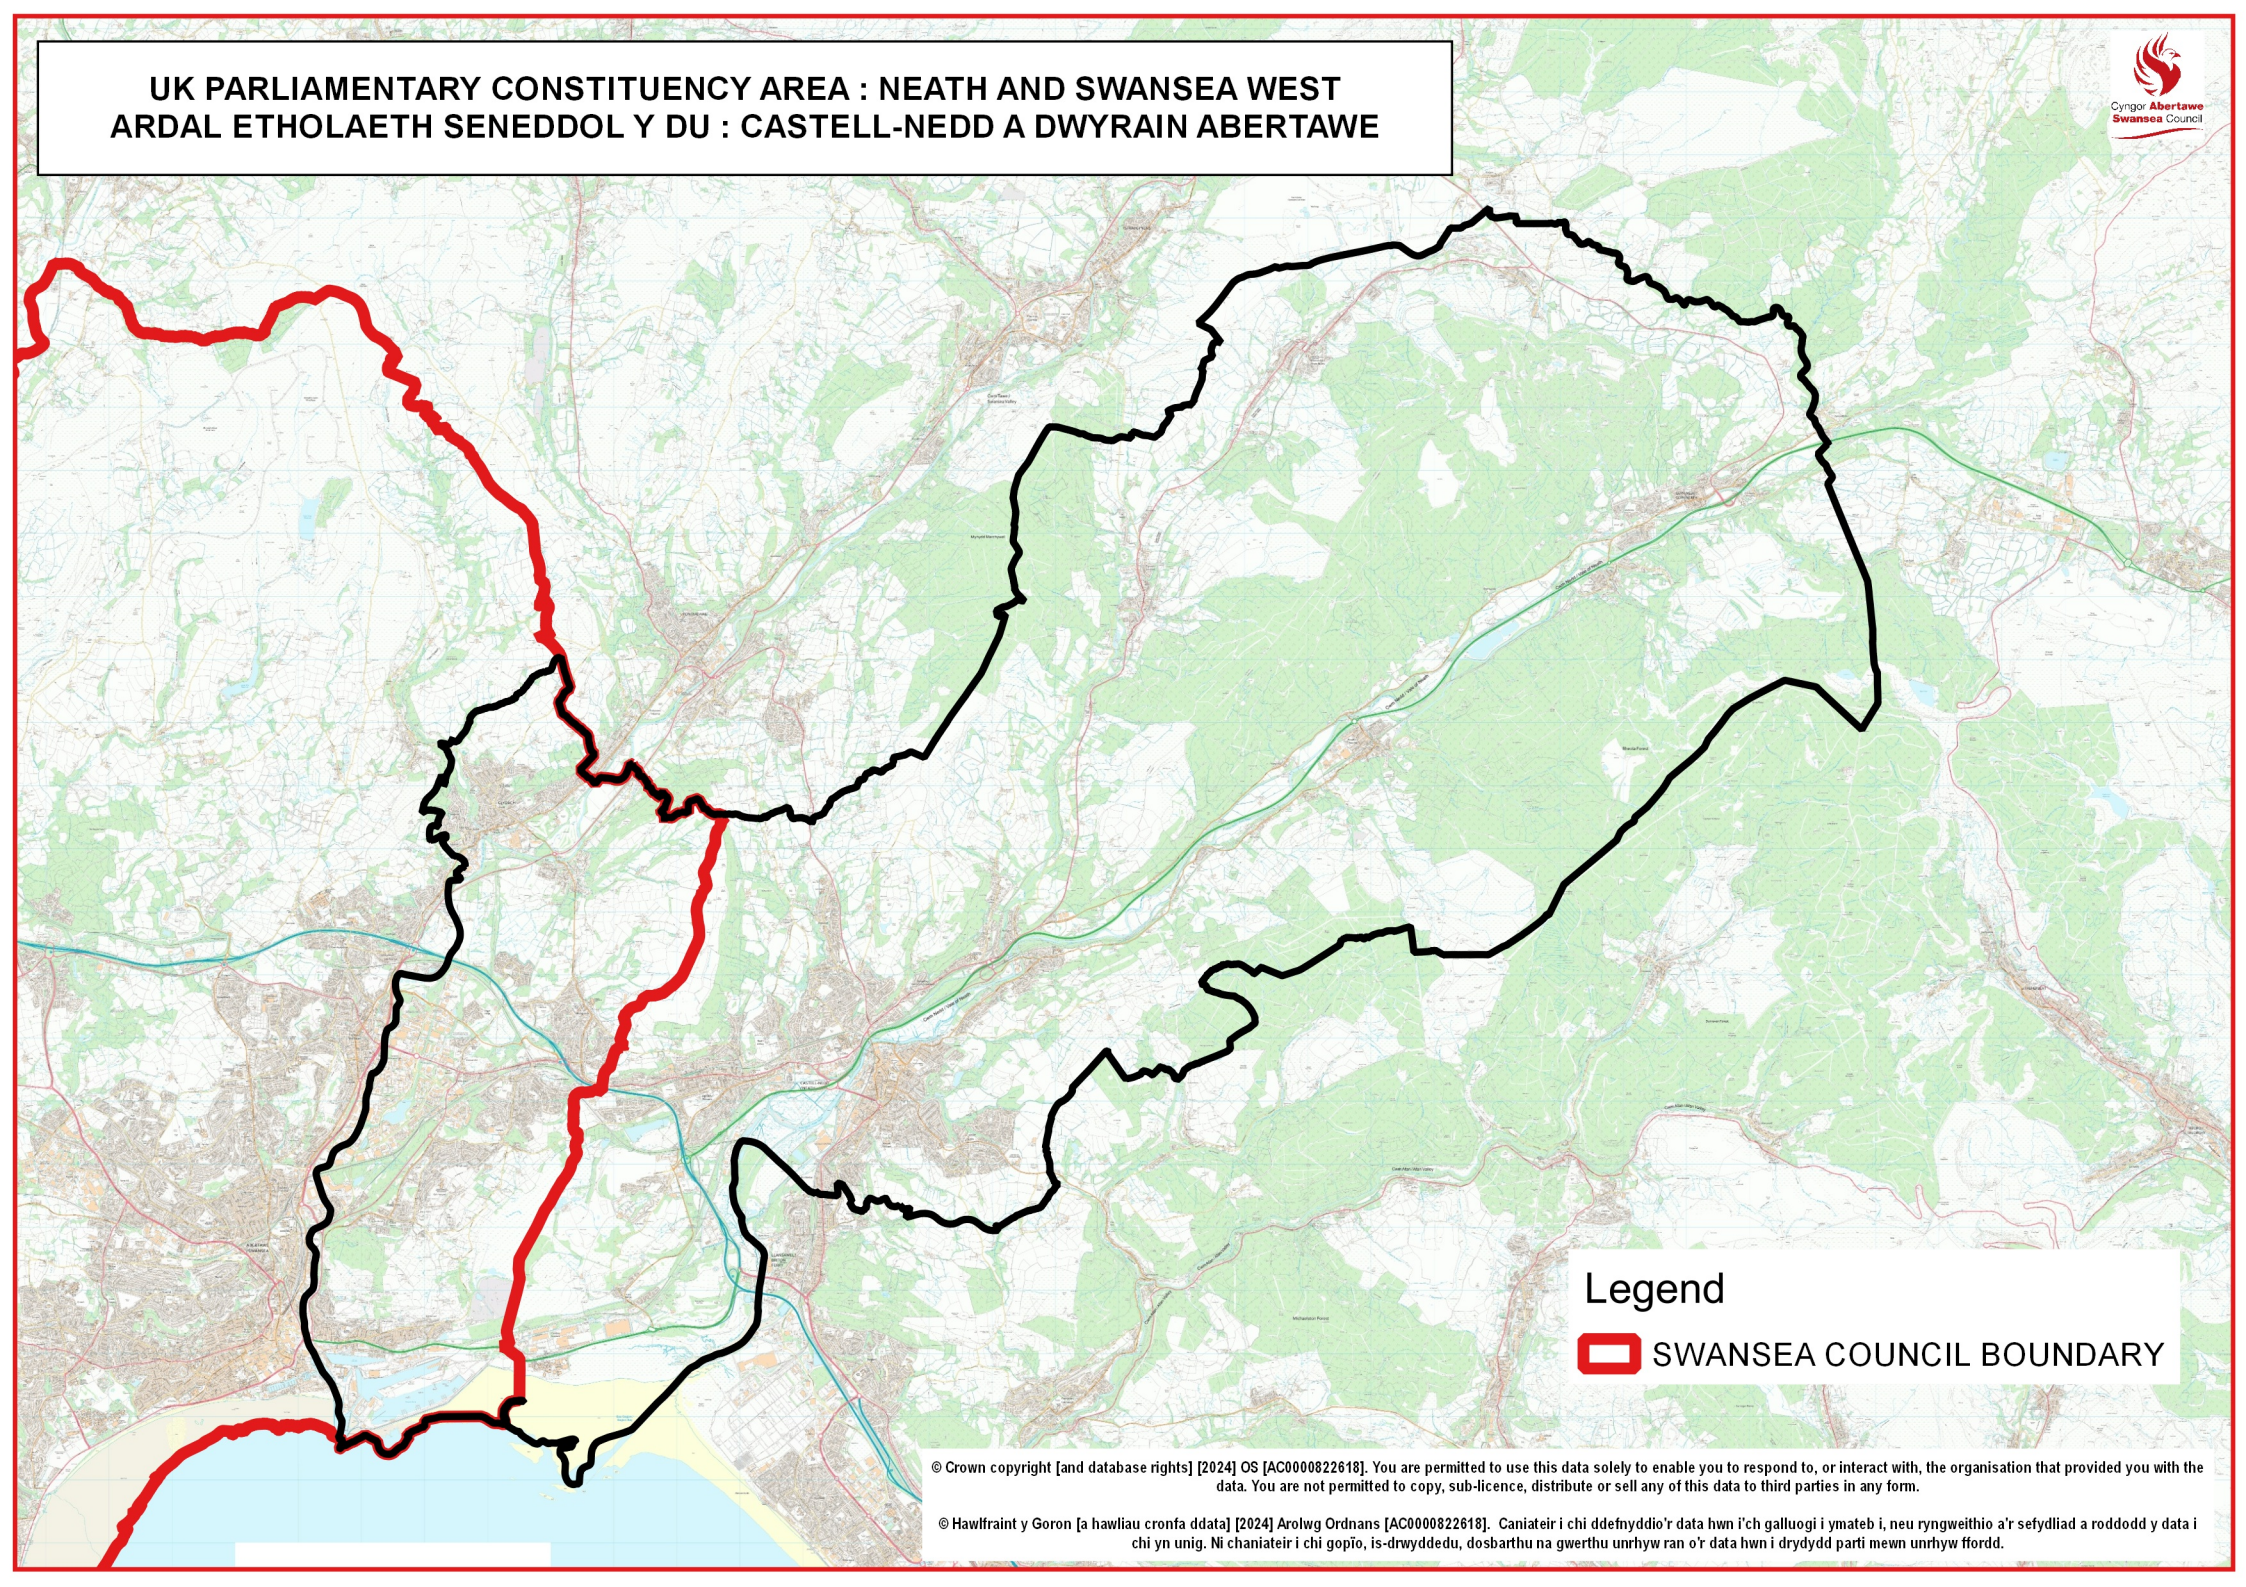

UK PARLIAMENTARY CONSTITUENCY AREA : NEATH AND SWANSEA WEST
ARDAL ETHOLAETH SENEDDOL Y DU : CASTELL-NEDD A DWYRAIN ABERTAWE

Legend

 SWANSEA COUNCIL BOUNDARY

© Crown copyright [and database rights] [2024] OS [AC0000822618]. You are permitted to use this data solely to enable you to respond to, or interact with, the organisation that provided you with the data. You are not permitted to copy, sub-licence, distribute or sell any of this data to third parties in any form.