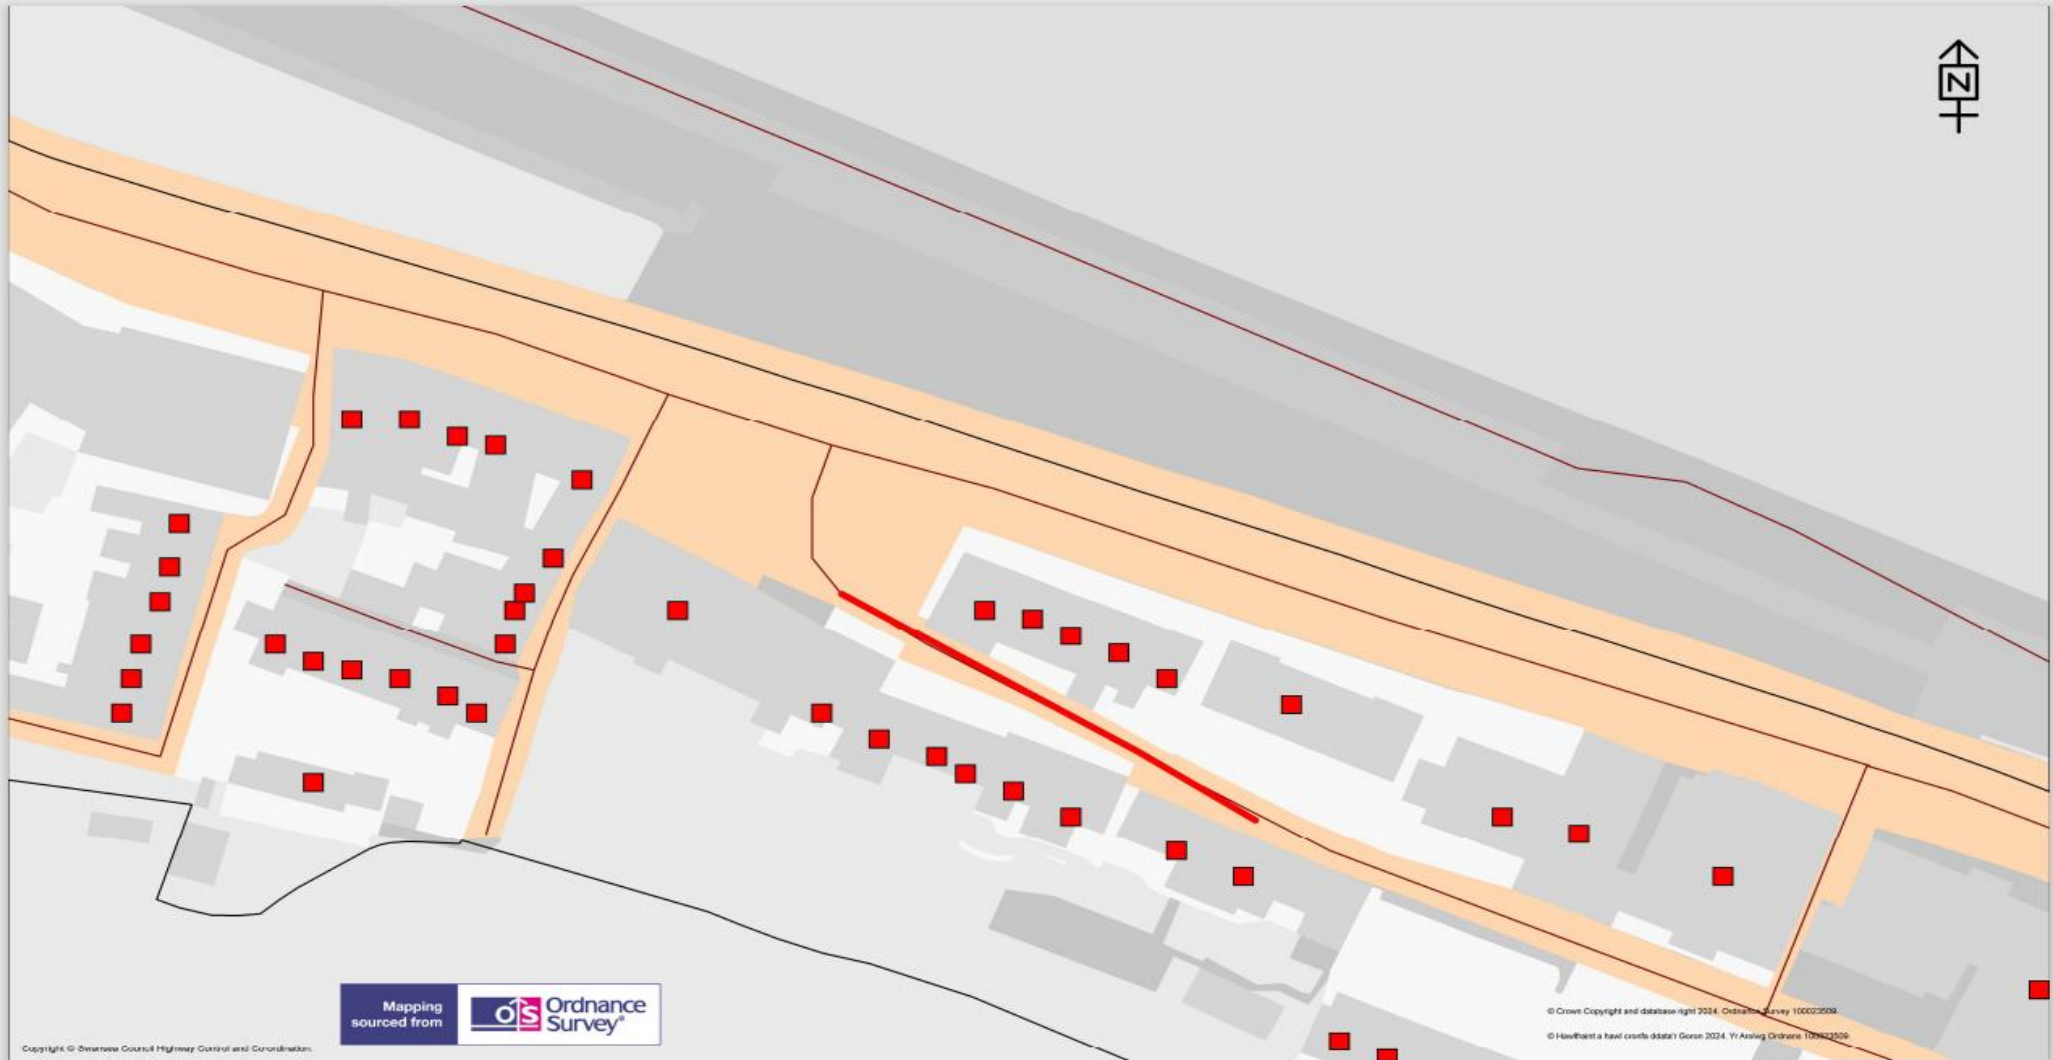

Cyngor Abertawe Swansea Council	TEMPORARY TRAFFIC REGULATION ORDER	KEY Temporary Road Closure ■ Alternative Route ■	Scale 1:717		
	Highways and Transportation Mr Stuart Davies, Head of Highways City and County of Swansea, Station Road, Players Industrial Estate, Clydach, Swansea, SA6 5BJ		George Bank Mumbles	Drawn GD Checked GD	Revision A Date 19/06/2024
			Dwg/Ref.No. 4107		

(ref DVT- 00277690/EE)