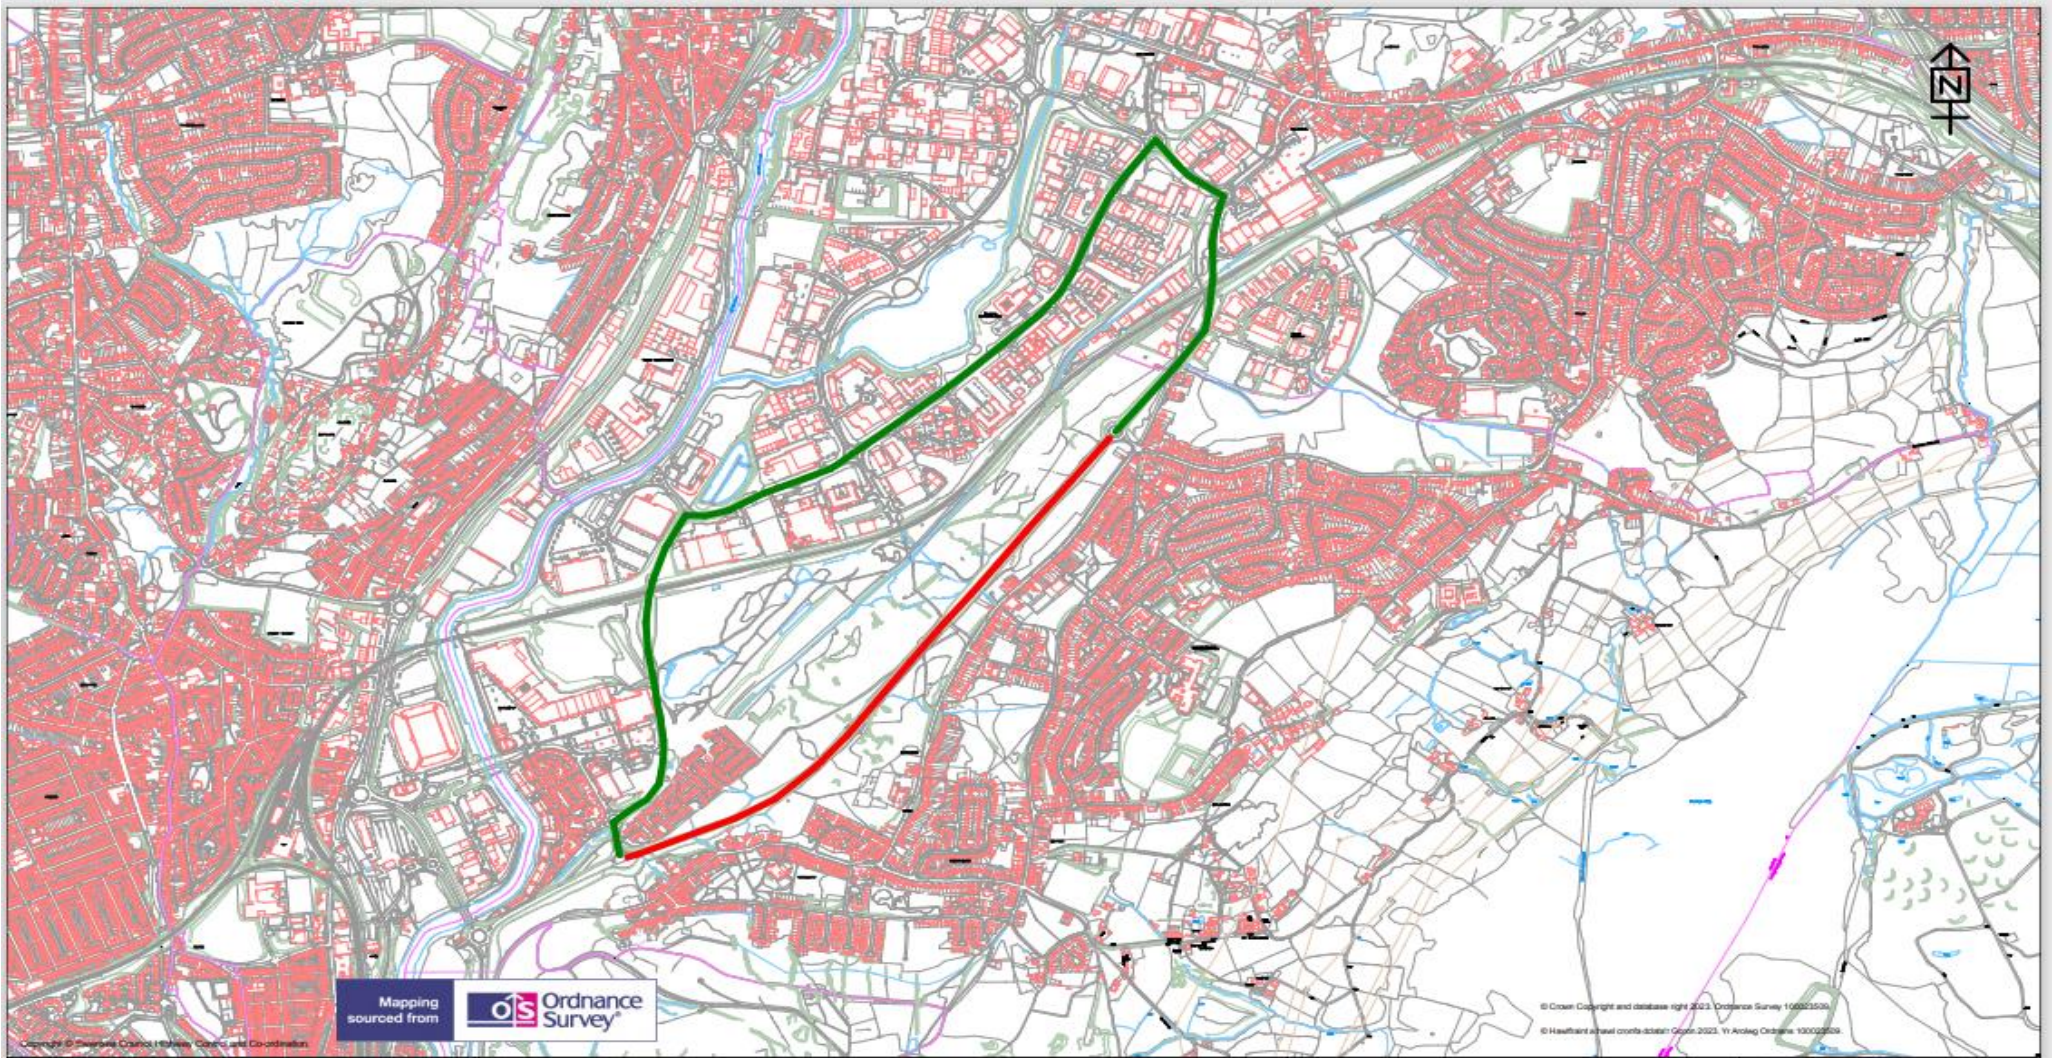

TEMPORARY TRAFFIC REGULATION ORDER

KEY

Temporary Road Closure ■

Alternative Route ■

Scale
1:18400

Drawn DH	Checked DH

Revision A	Date 12/04/2023

Dwg/Ref.No.
3674

Highways and Transportation

Mr Stuart Davies,
Head of Highways
City and County of Swansea,
Station Road, Players Industrial Estate,
Clydach, Swansea, SA6 5BJ

A4217 Bonymaen Bypass, Llansamlet, Swansea.