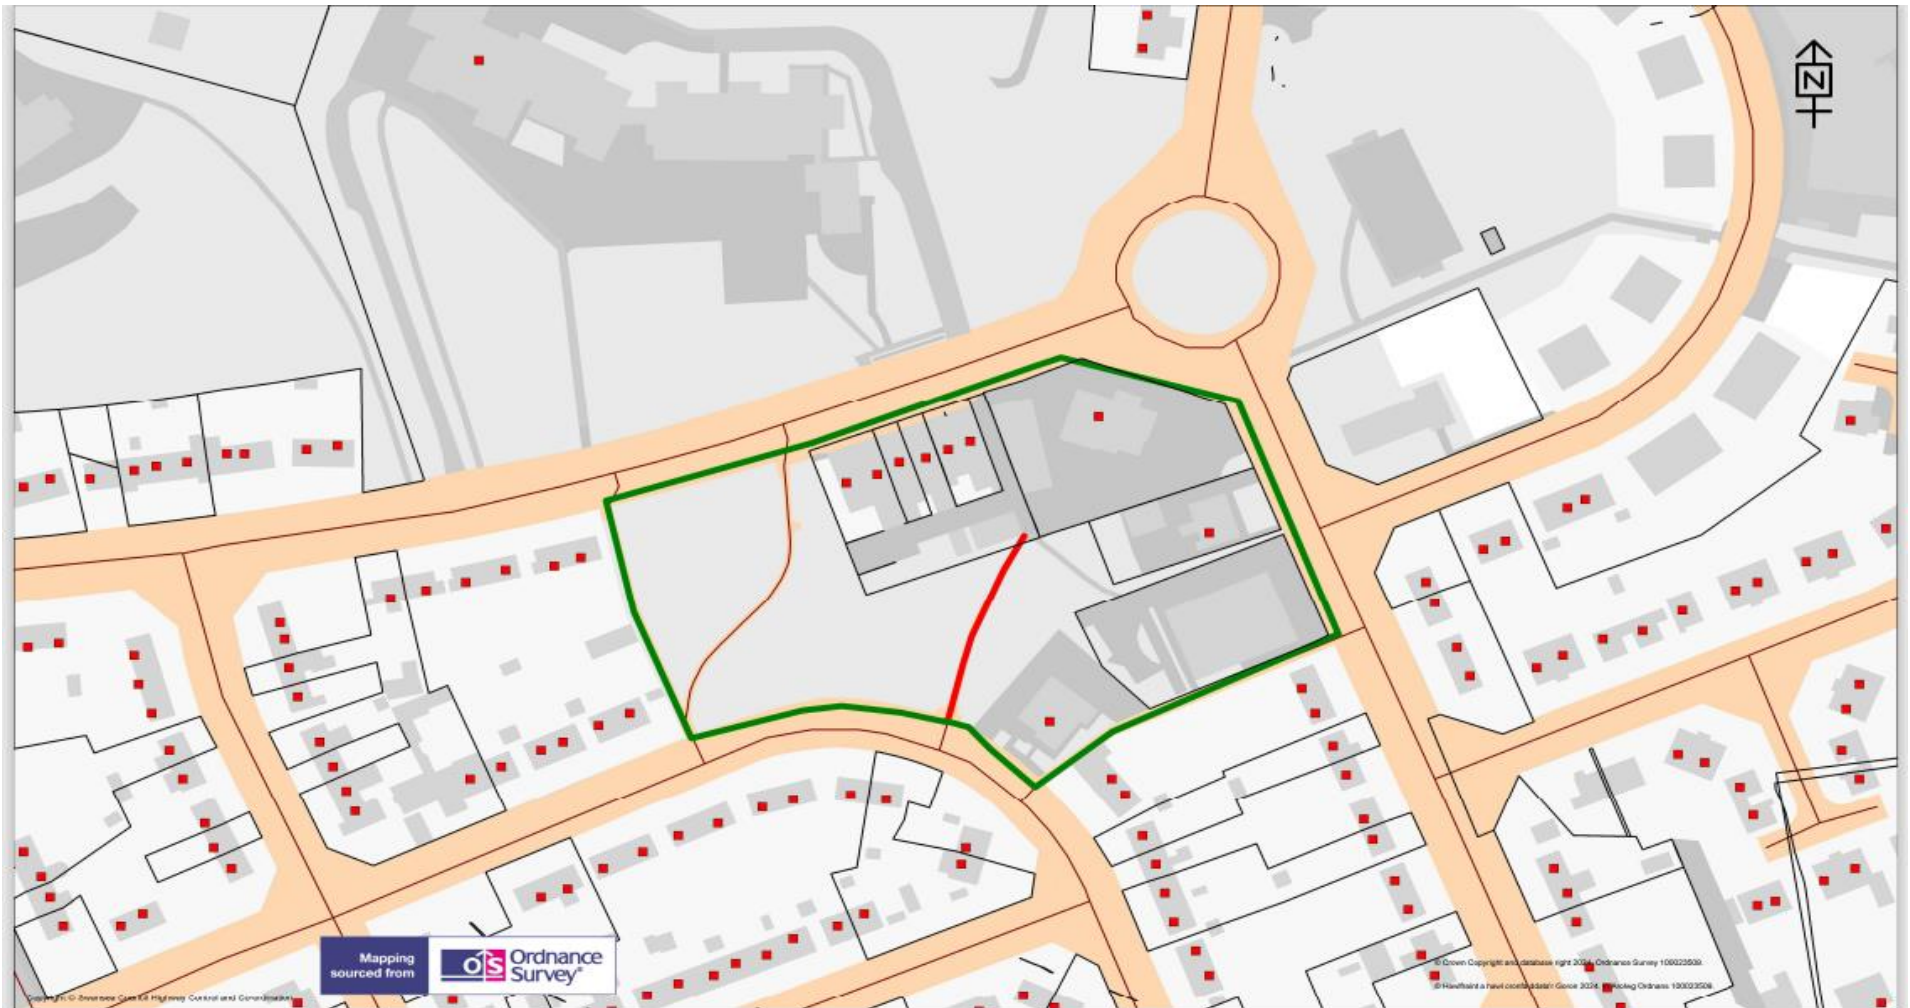

Mapping sourced from
Ordnance Survey

TEMPORARY TRAFFIC REGULATION ORDER

KEY
Temporary Road Closure ■
Alternative Route ■

Scale		1:1434	
Drawn	GD	Checked	GD
Revision	A	Date	27/06/2024
Dwg/Ref.No.		4118	

Highways and Transportation
Mr Stuart Davies,
Head of Highways
City and County of Swansea,
Station Road, Players Industrial Estate,
Clydach, Swansea, SA6 5BJ

Footway Creswell Road Clase