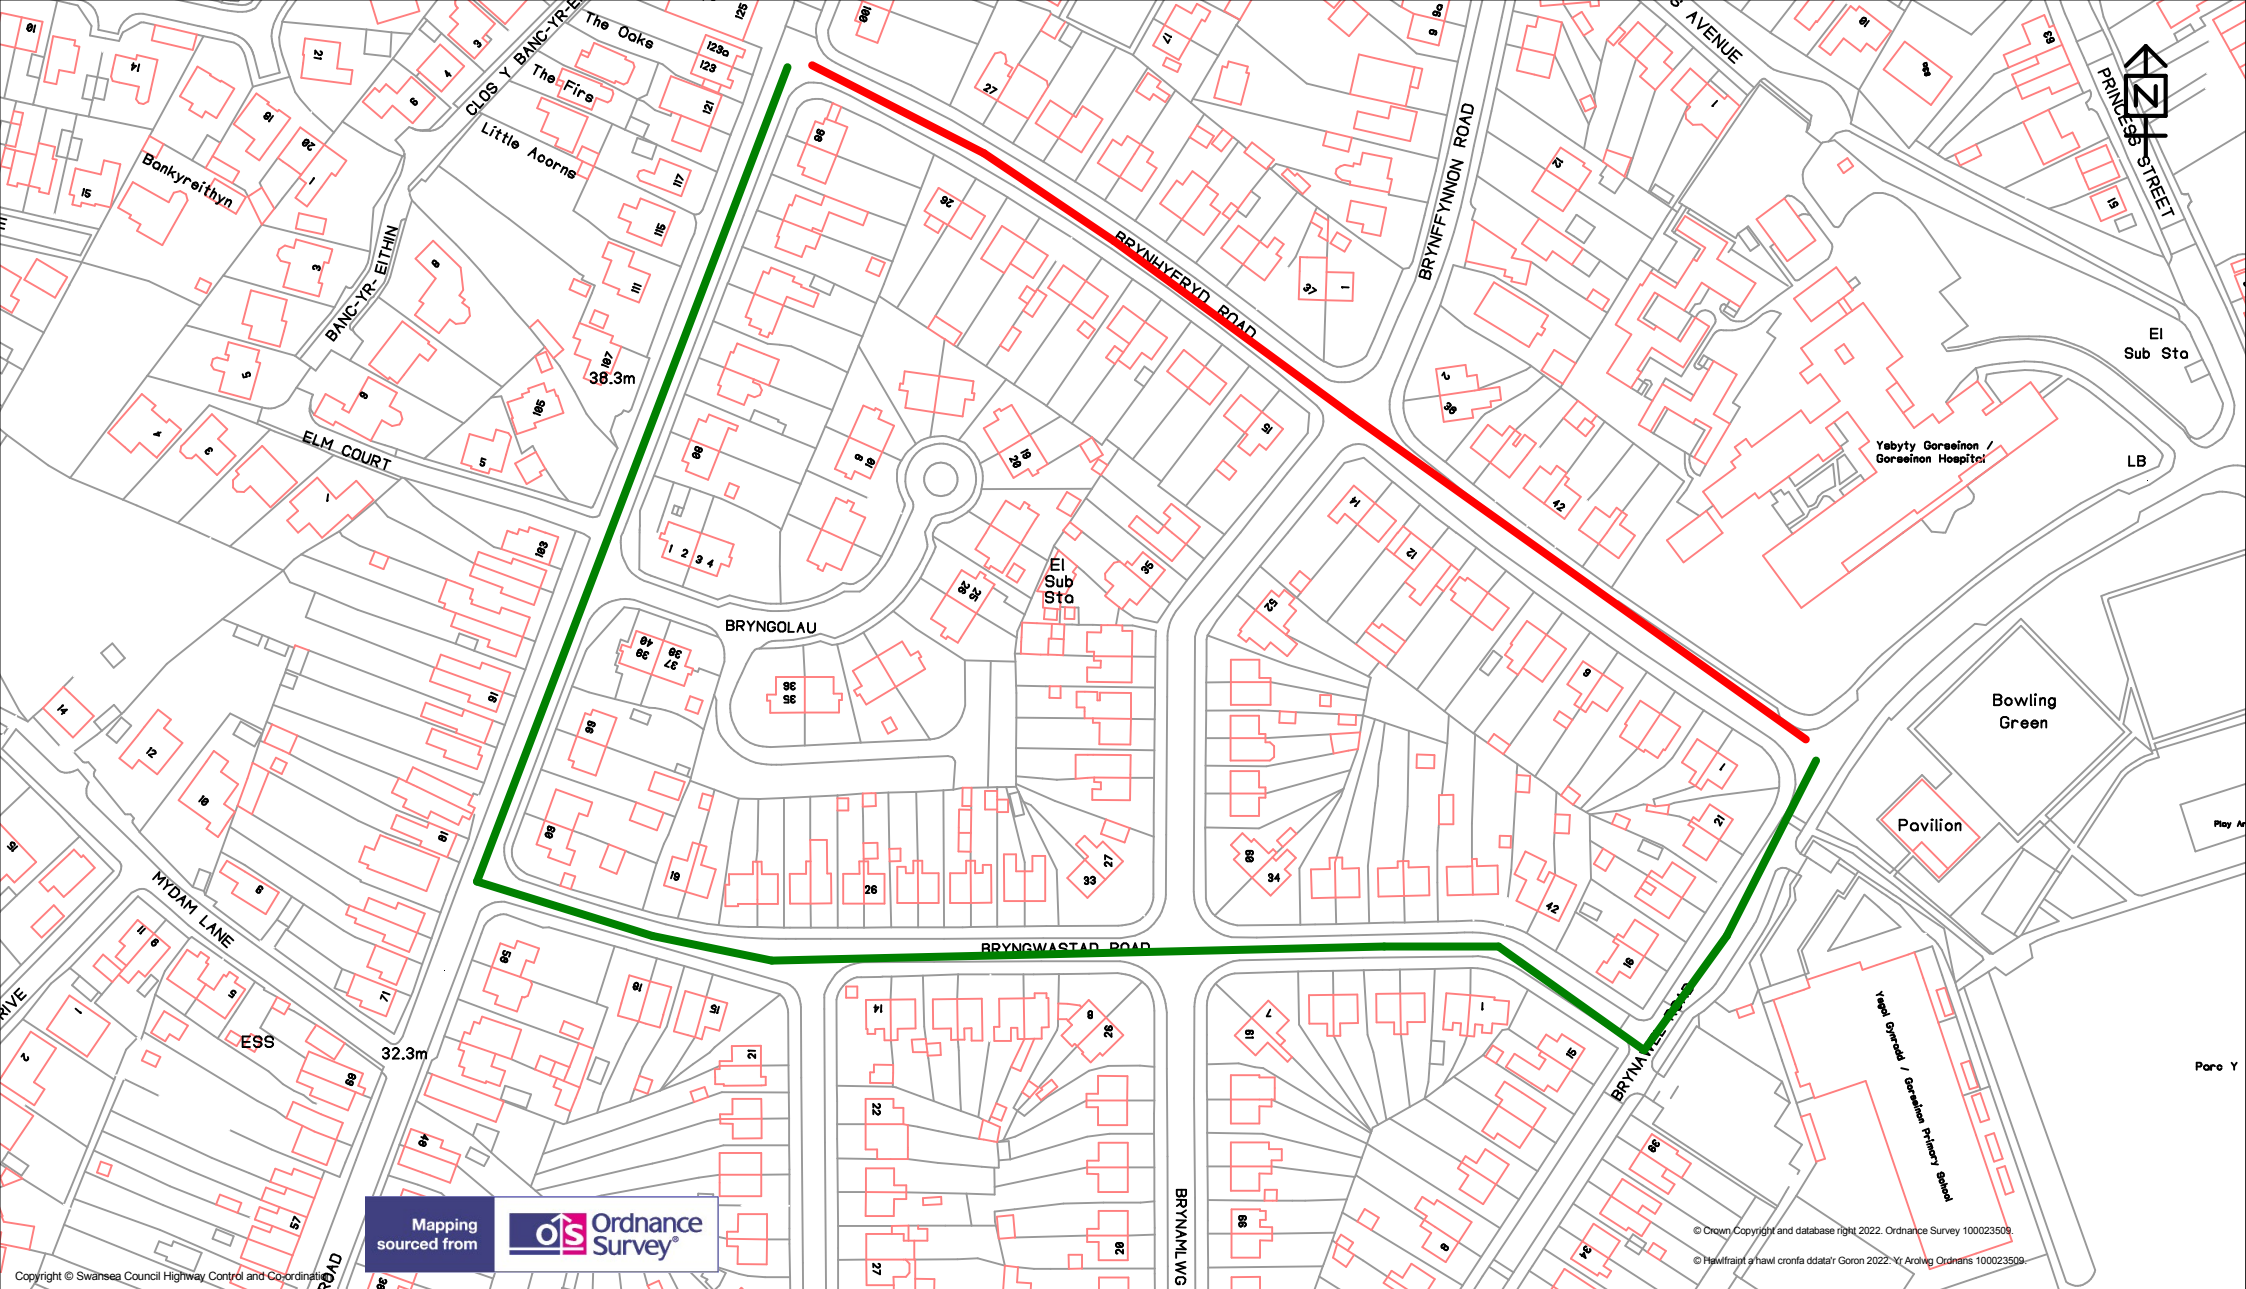

Mapping sourced from Ordnance Survey

City & County of Swansea
Cinas A Sir Abertawe

Highways and Transportation
Mr Stuart Davies,
Head of Highways
City and County of Swansea,
Station Road, Players Industrial Estate,
Clydach, Swansea, SA6 5BJ

TEMPORARY TRAFFIC REGULATION ORDER

BRYNHYFRYD ROAD, GORSEINON, SWANSEA.

KEY

Temporary Road Closure

Alternative Route

Scale		1:1983	
Drawn	DH	Checked	DH
Revision	A	Date	03/11/2022
Dwg/Ref.No.		3486