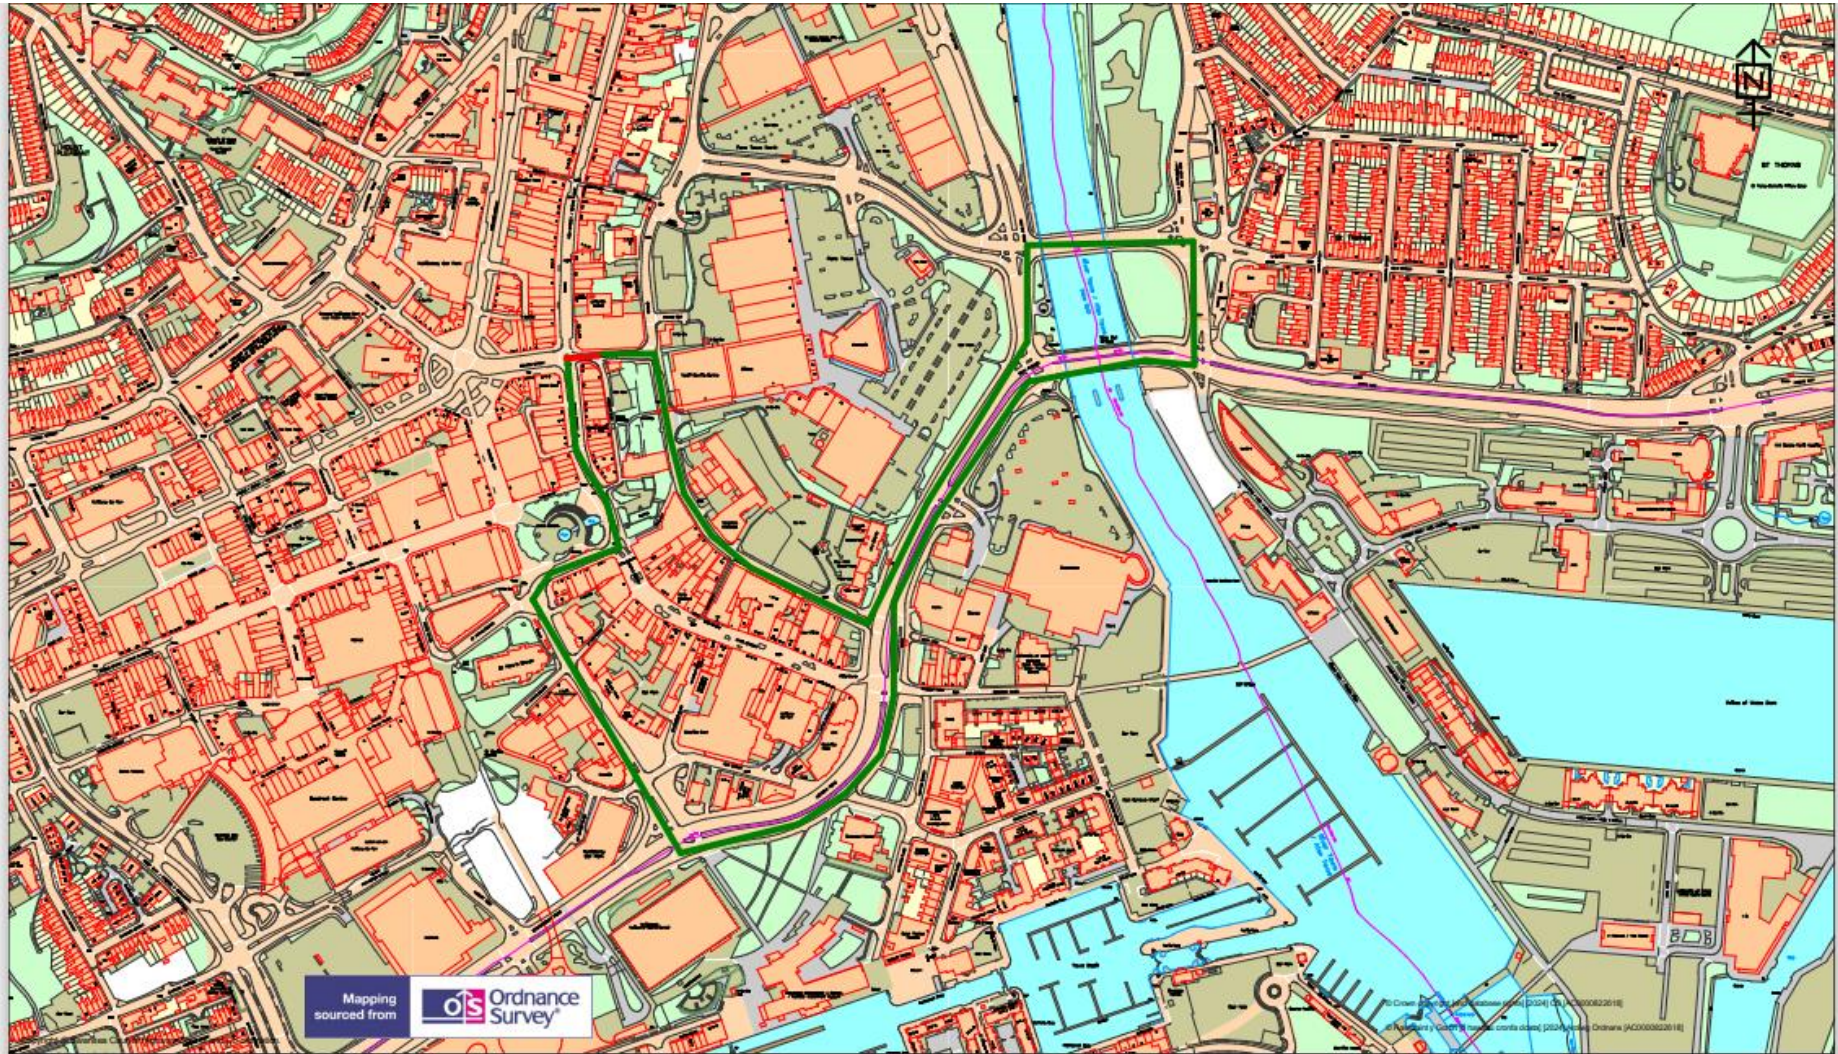

Cyngor Abertawe Swansea Council	TEMPORARY TRAFFIC REGULATION ORDER	KEY Temporary Road Closure ■ Alternative Route ■	Scale 1:5737 Drawn A_J Checked A_J
Highways and Transportation Mr Stuart Davies, Head of Highways City and County of Swansea, Station Road, Players Industrial Estate, Clydach, Swansea, SA6 5BJ	WELCOME LANE CITY CENTRE		Revision A Date 08/08/2024 Dwg/Ref.No. 4153

(ref DVT- 00278185/EE)