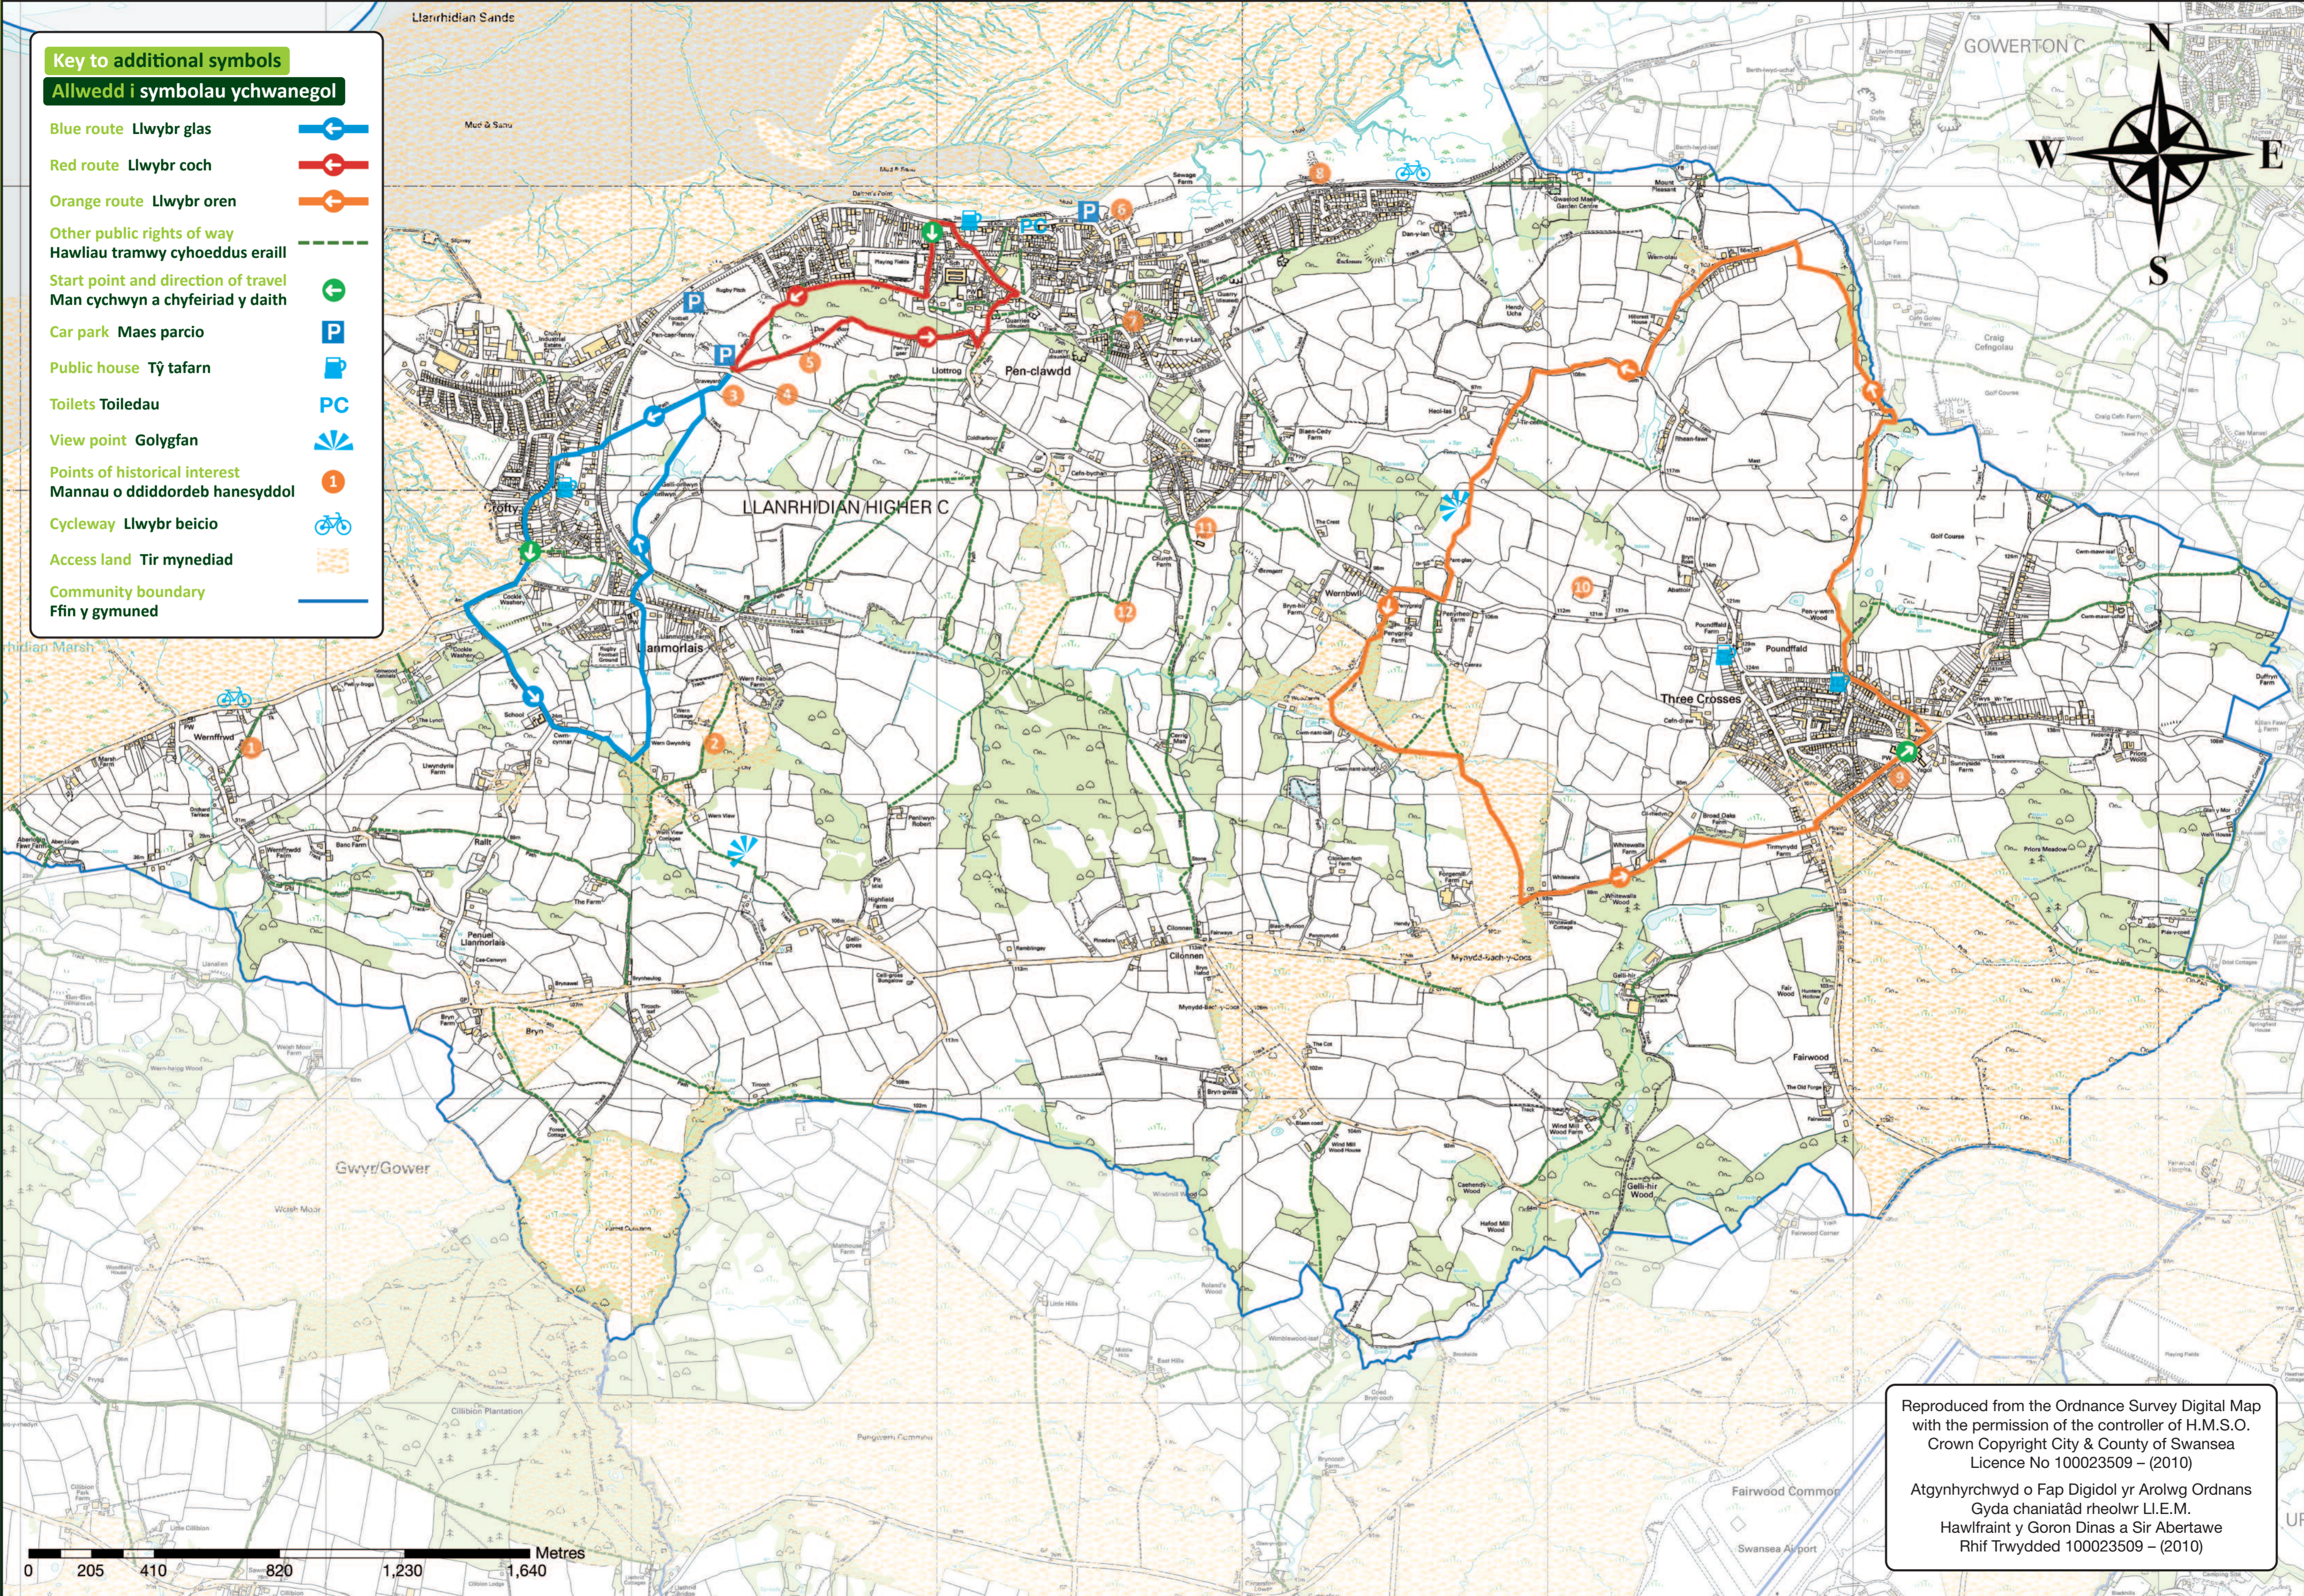

Key to additional symbols

Allwedd i symbolau ychwanegol

- Blue route Llwybr glas 
- Red route Llwybr coch 
- Orange route Llwybr oren 
- Other public rights of way
Hawliau tramwy cyhoeddus eraill 
- Start point and direction of travel
Man cychwyn a chyfeiriad y daith 
- Car park Maes parcio 
- Public house Tŷ tafarn 
- Toilets Toileddau 
- View point Golygfan 
- Points of historical interest
Mannau o ddi-ddordeb hanesyddol 
- Cycleway Llwybr beicio 
- Access land Tir mynediad 
- Community boundary
Ffin y gymuned 

Reproduced from the Ordnance Survey Digital Map with the permission of the controller of H.M.S.O. Crown Copyright City & County of Swansea Licence No 100023509 – (2010)

Atgynhyrchwyd o Fap Digidol yr Arolwg Ordnans Gyda chaniatâd rheolwr L.I.E.M. Hawlfraint y Goron Dinas a Sir Abertawe Rhif Trwydded 100023509 – (2010)