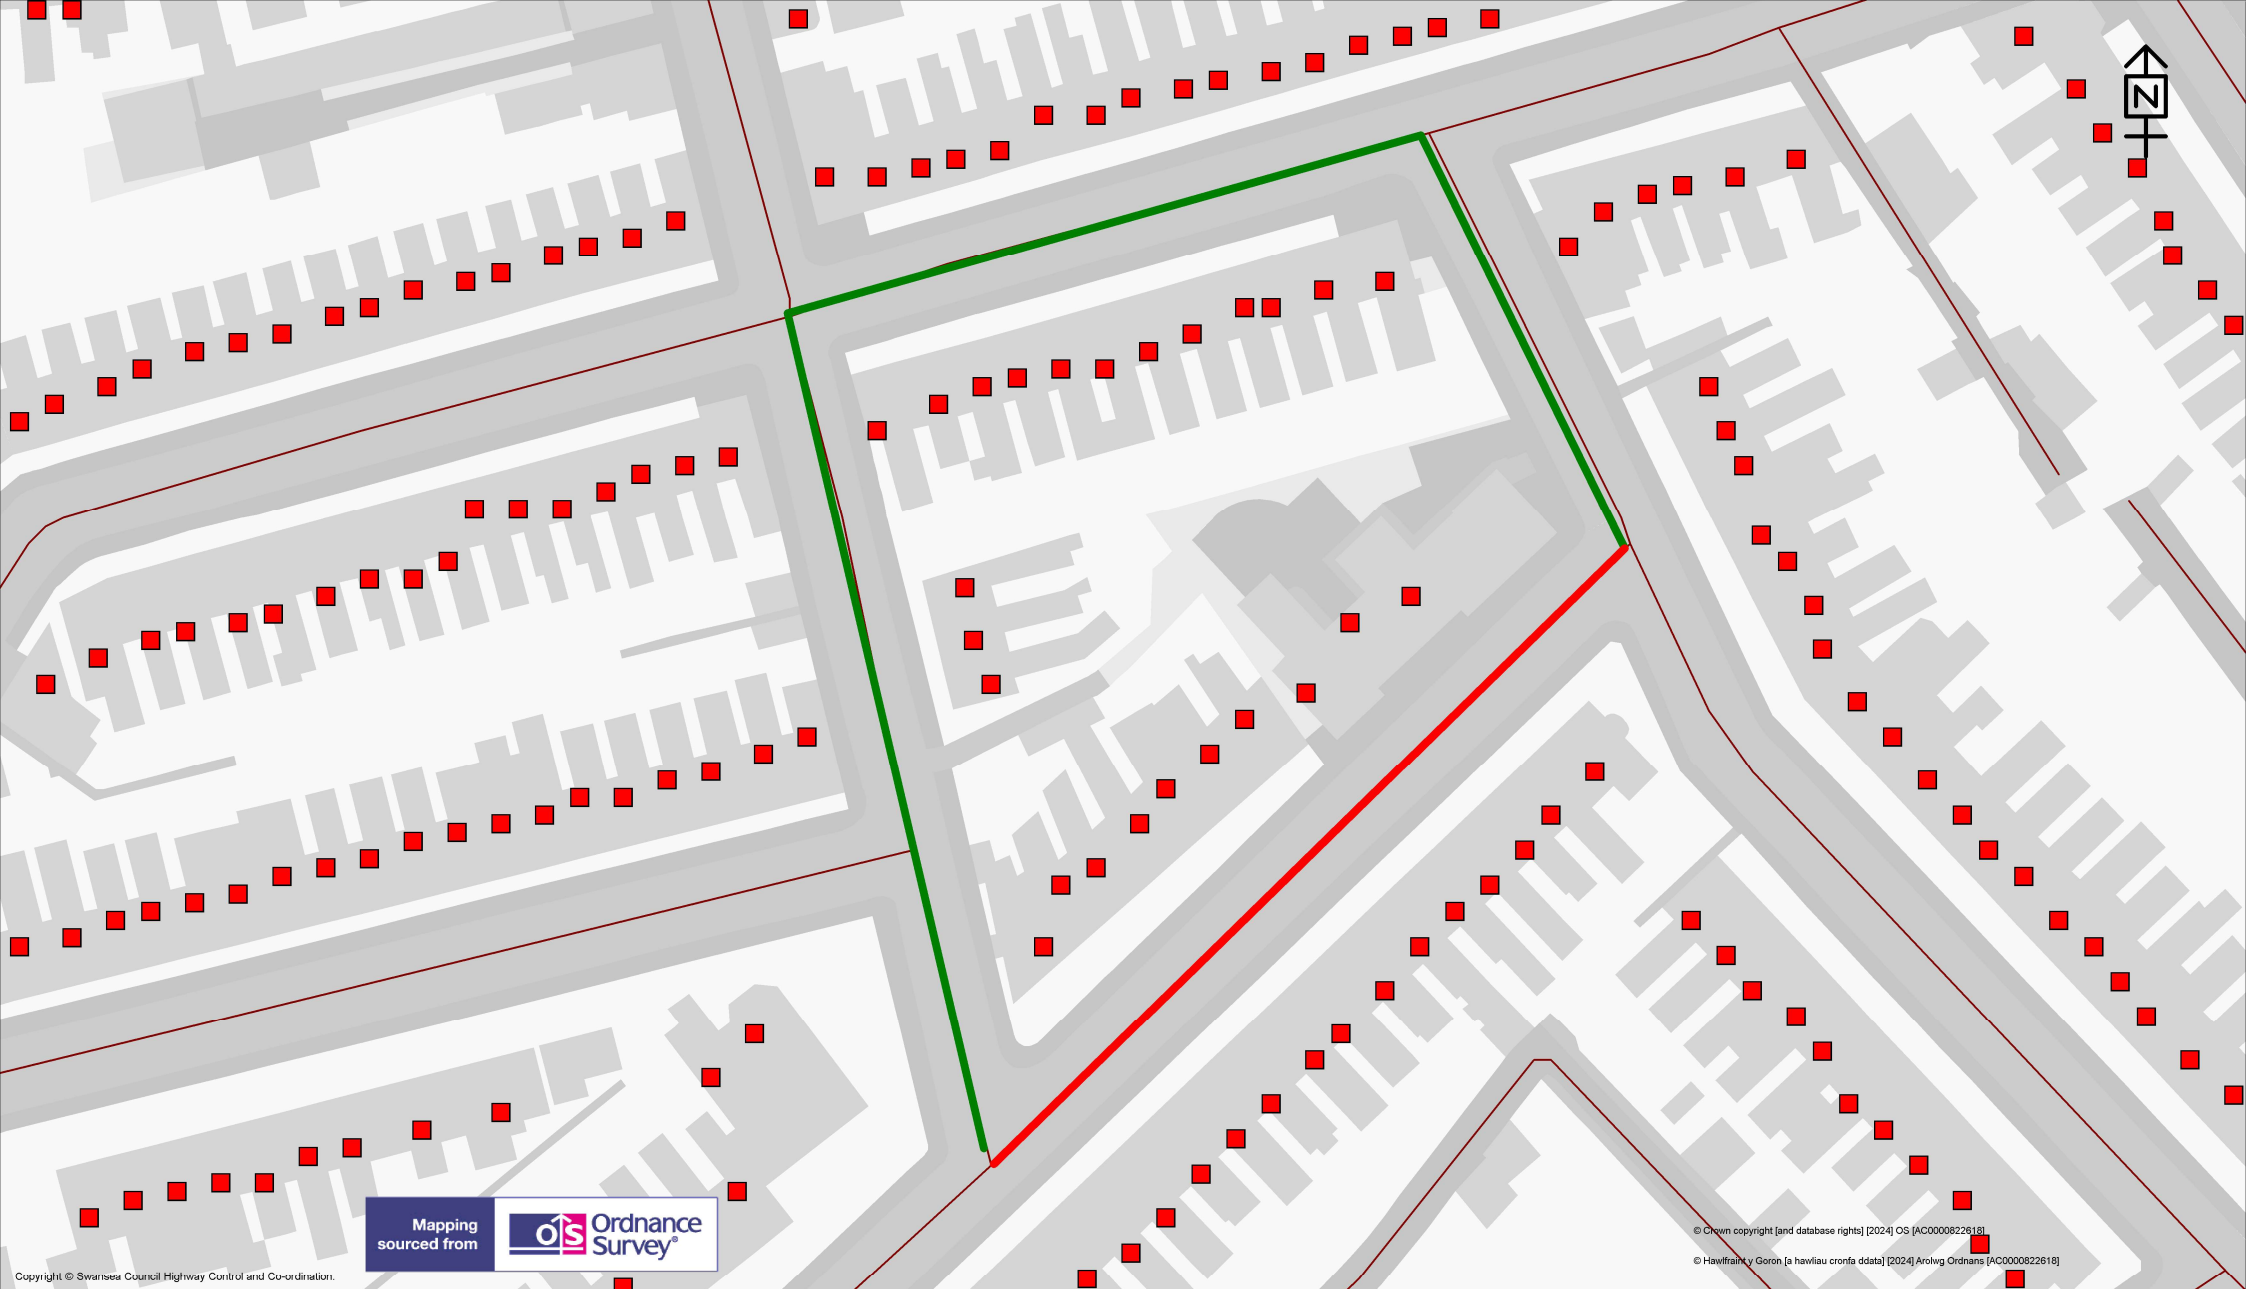

TEMPORARY TRAFFIC REGULATION ORDER

KEY

Temporary Road Closure

Alternative Route

Scale		1:864
Drawn	GD	Checked
	GD	

Highways and Transportation
Mr Stuart Davies,
Head of Highways
City and County of Swansea,
Station Road, Players Industrial Estate,
Clydach, Swansea, SA6 5BJ

St Albans Road

Revision	Date
A	19/11/2024
Dwg/Ref.No.	
4235