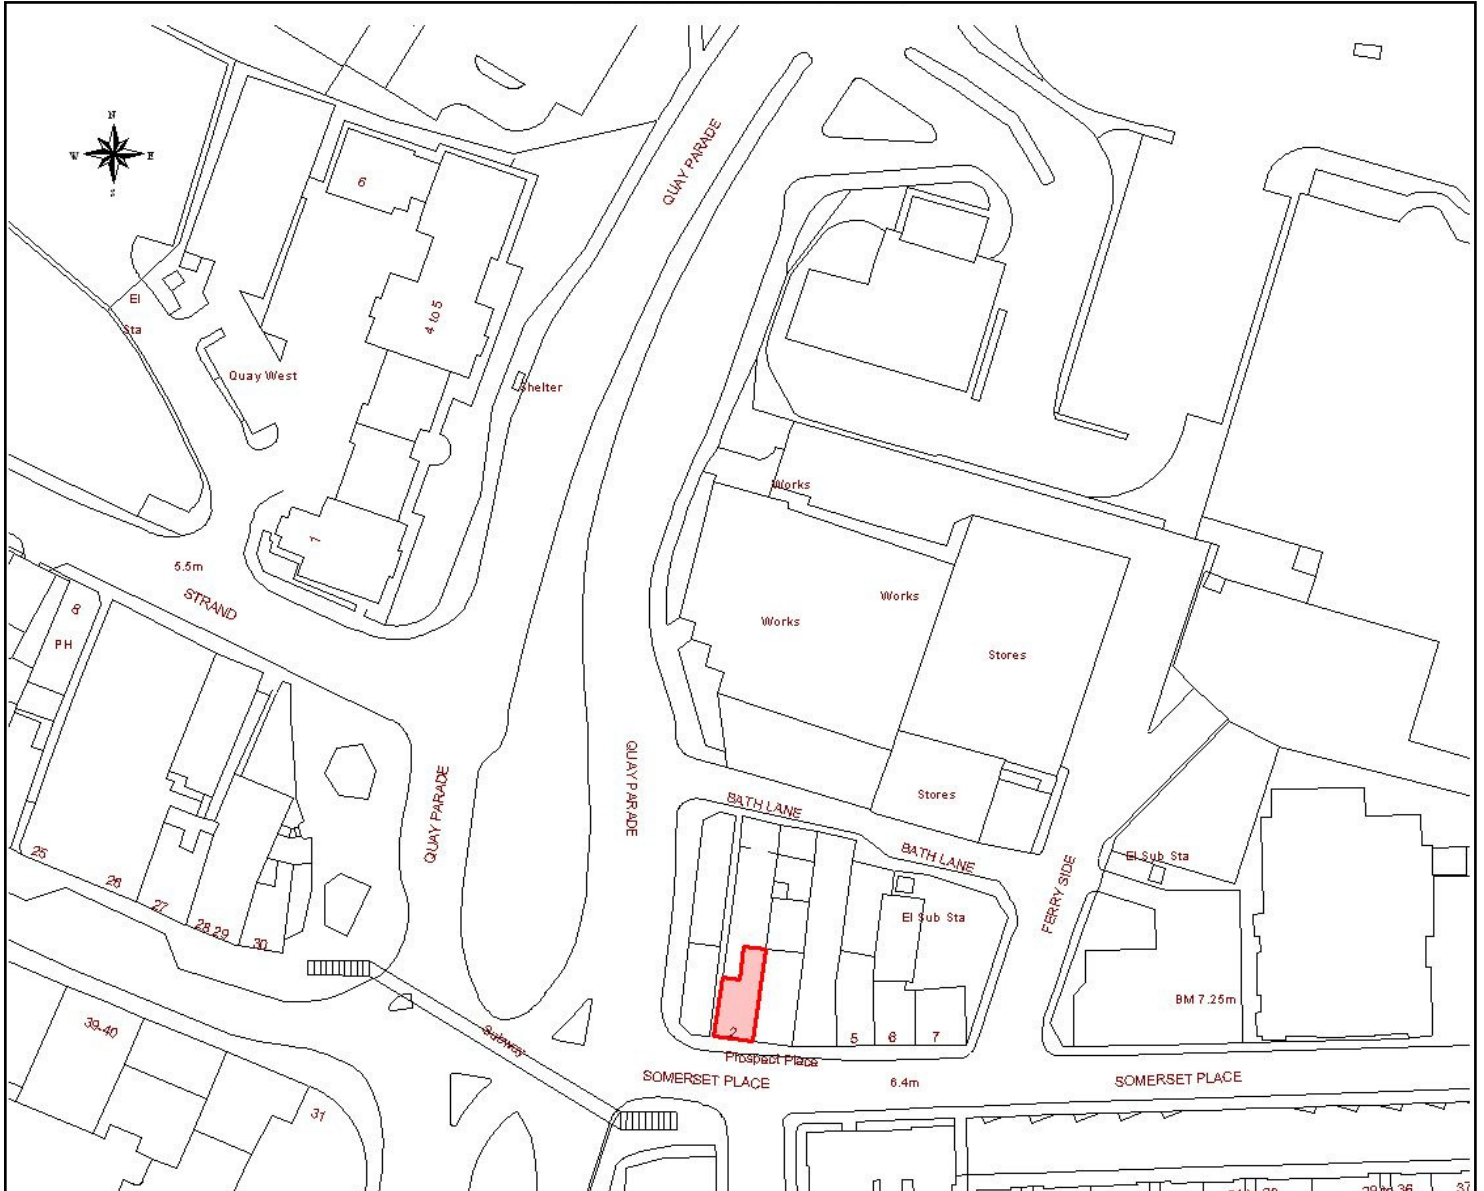

**LB:014 – 2 SOMERSET PLACE (OR PROSPECT PLACE)  
CADW REF. NO. 11637**

Reproduced from the Ordnance Survey Digital Map with the permission of the Controller of H.M.S.O.  
Crown Copyright  
City and County of Swansea  
Dinas A Sir Abertawe Licence No. 100023509