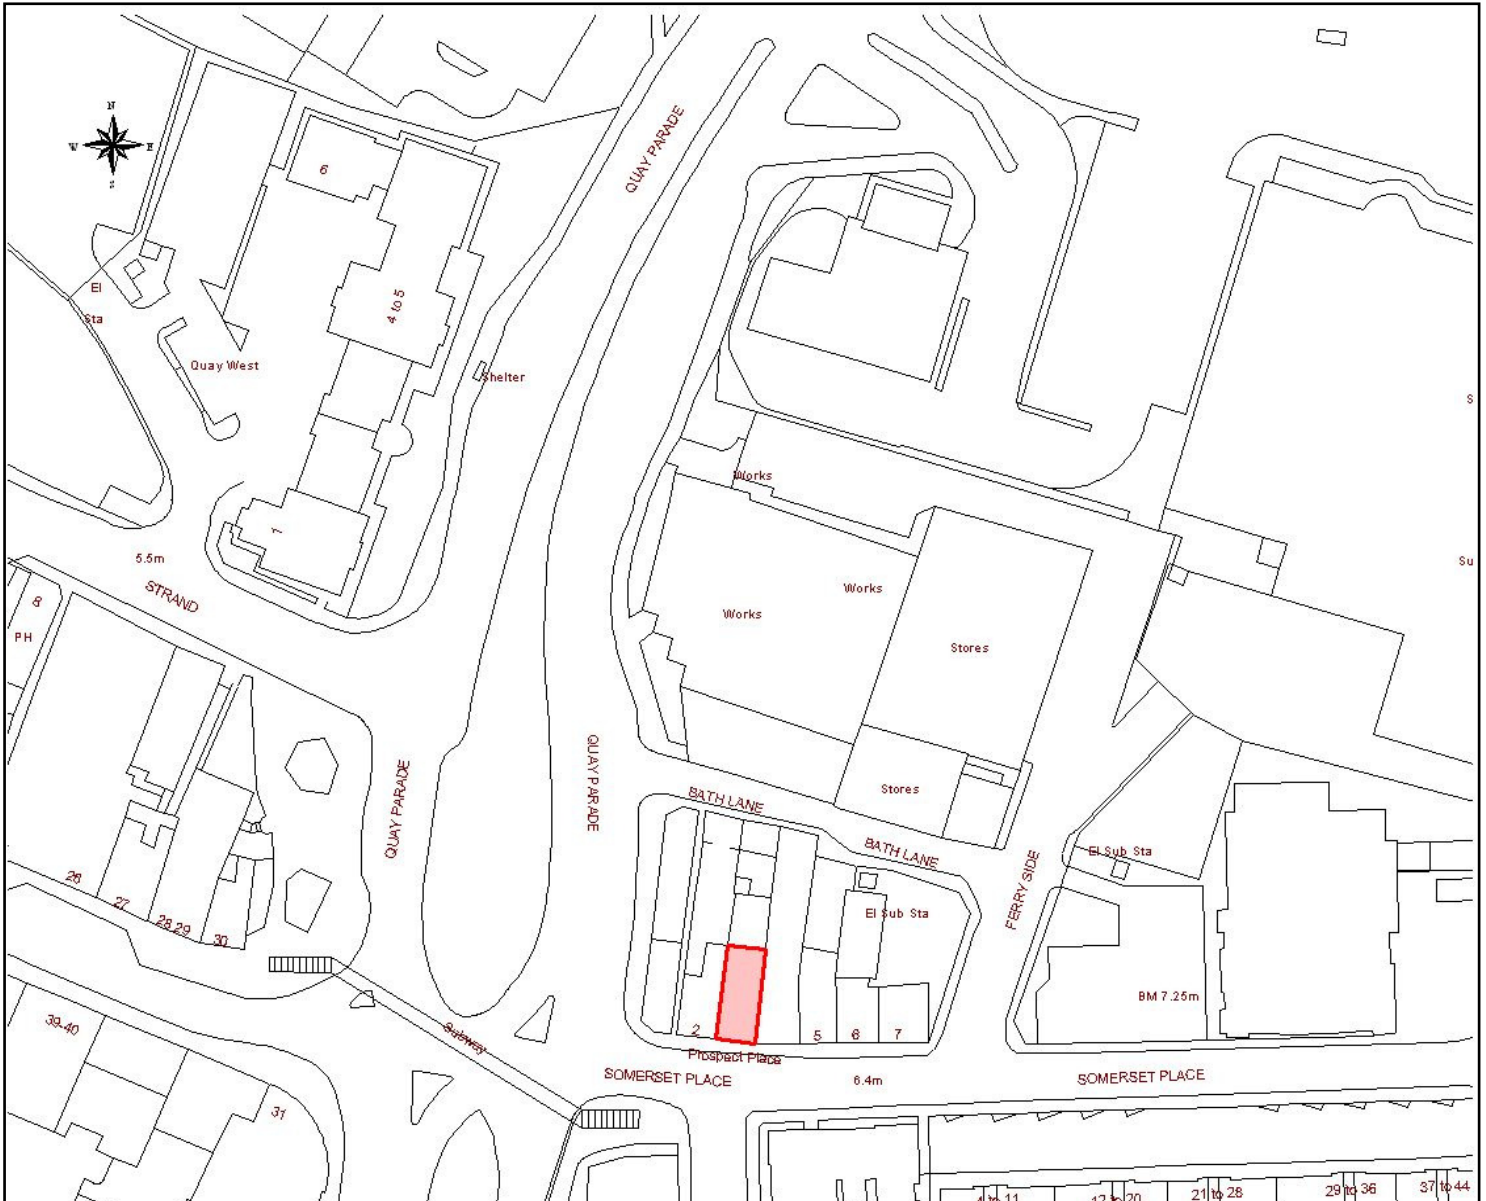

LB:015 – 3 SOMERSET PLACE (OR PROSPECT PLACE)
CADW REF. NO. 11638

Reproduced from the Ordnance Survey Digital Map
with the permission of the Controller of H.M.S.O.
Crown Copyright
City and County of Swansea
Dinas A Sir Abertawe Licence No. 100023509