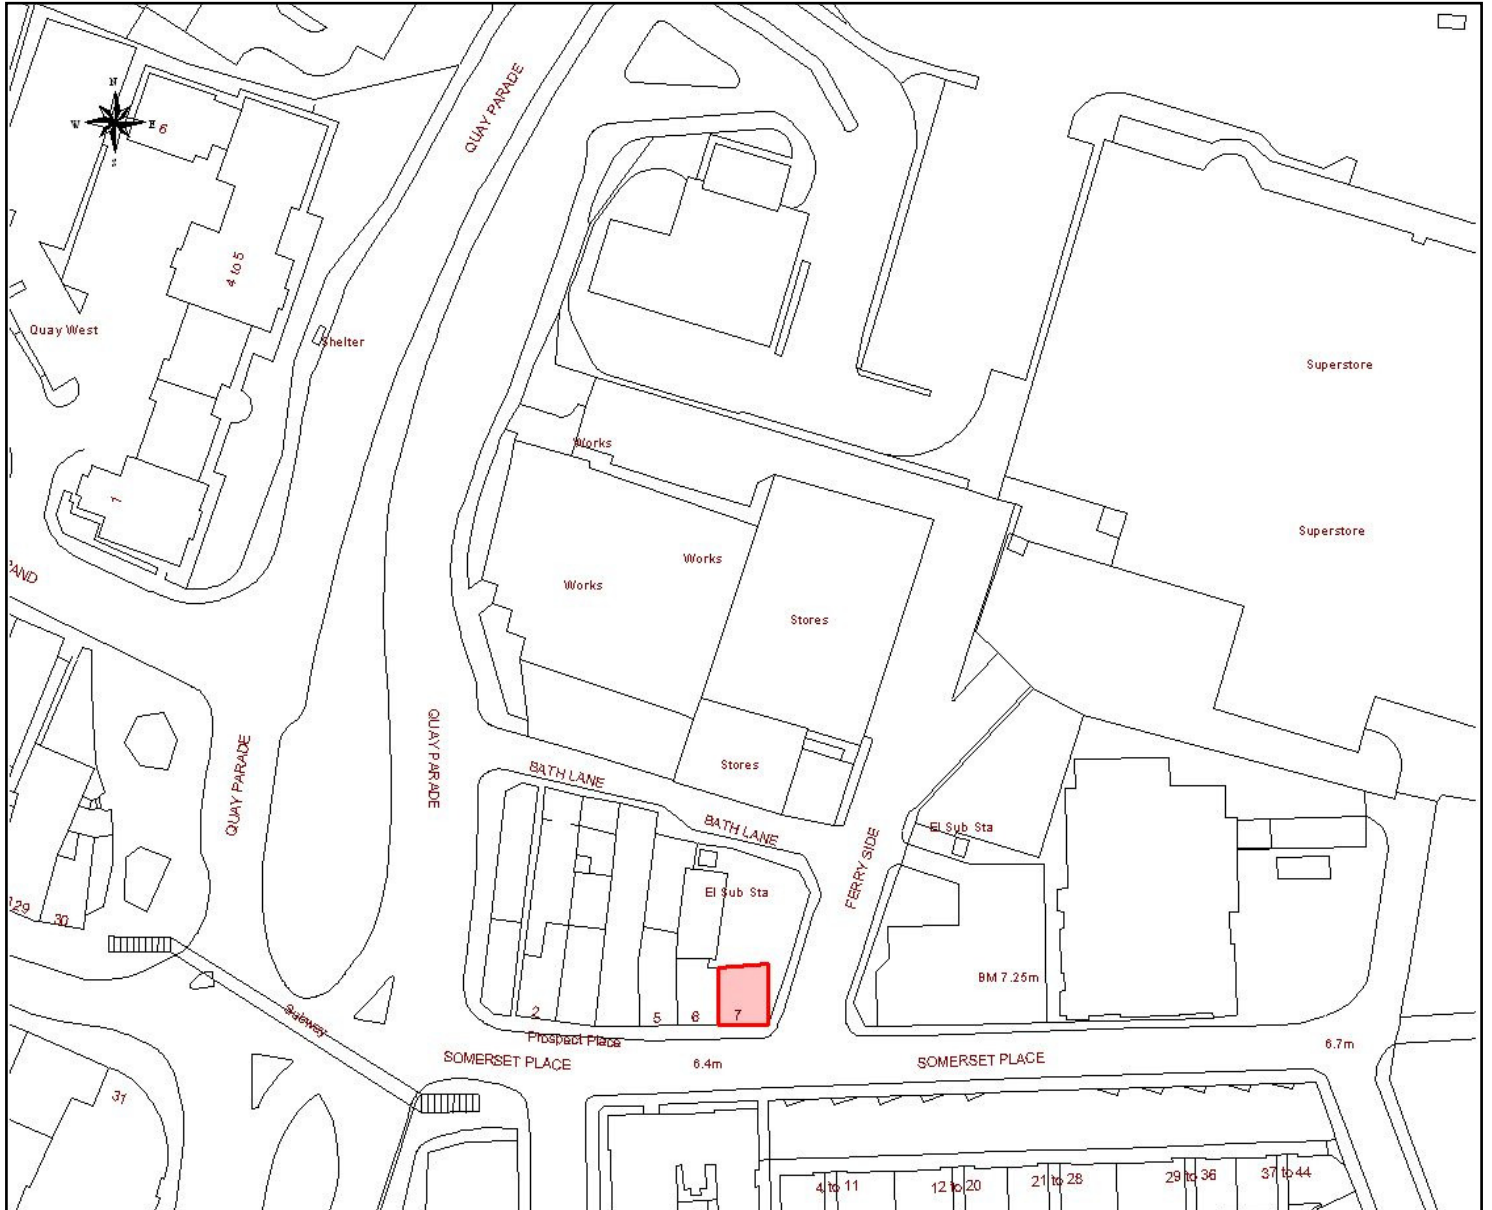

**LB:019 – 7 SOMERSET PLACE (OR PROSPECT PLACE)
CADW REF. NO. 11642**

Reproduced from the Ordnance Survey Digital Map
with the permission of the Controller of H.M.S.O.
Crown Copyright
City and County of Swansea
Dinas A Sir Abertawe Licence No. 100023509