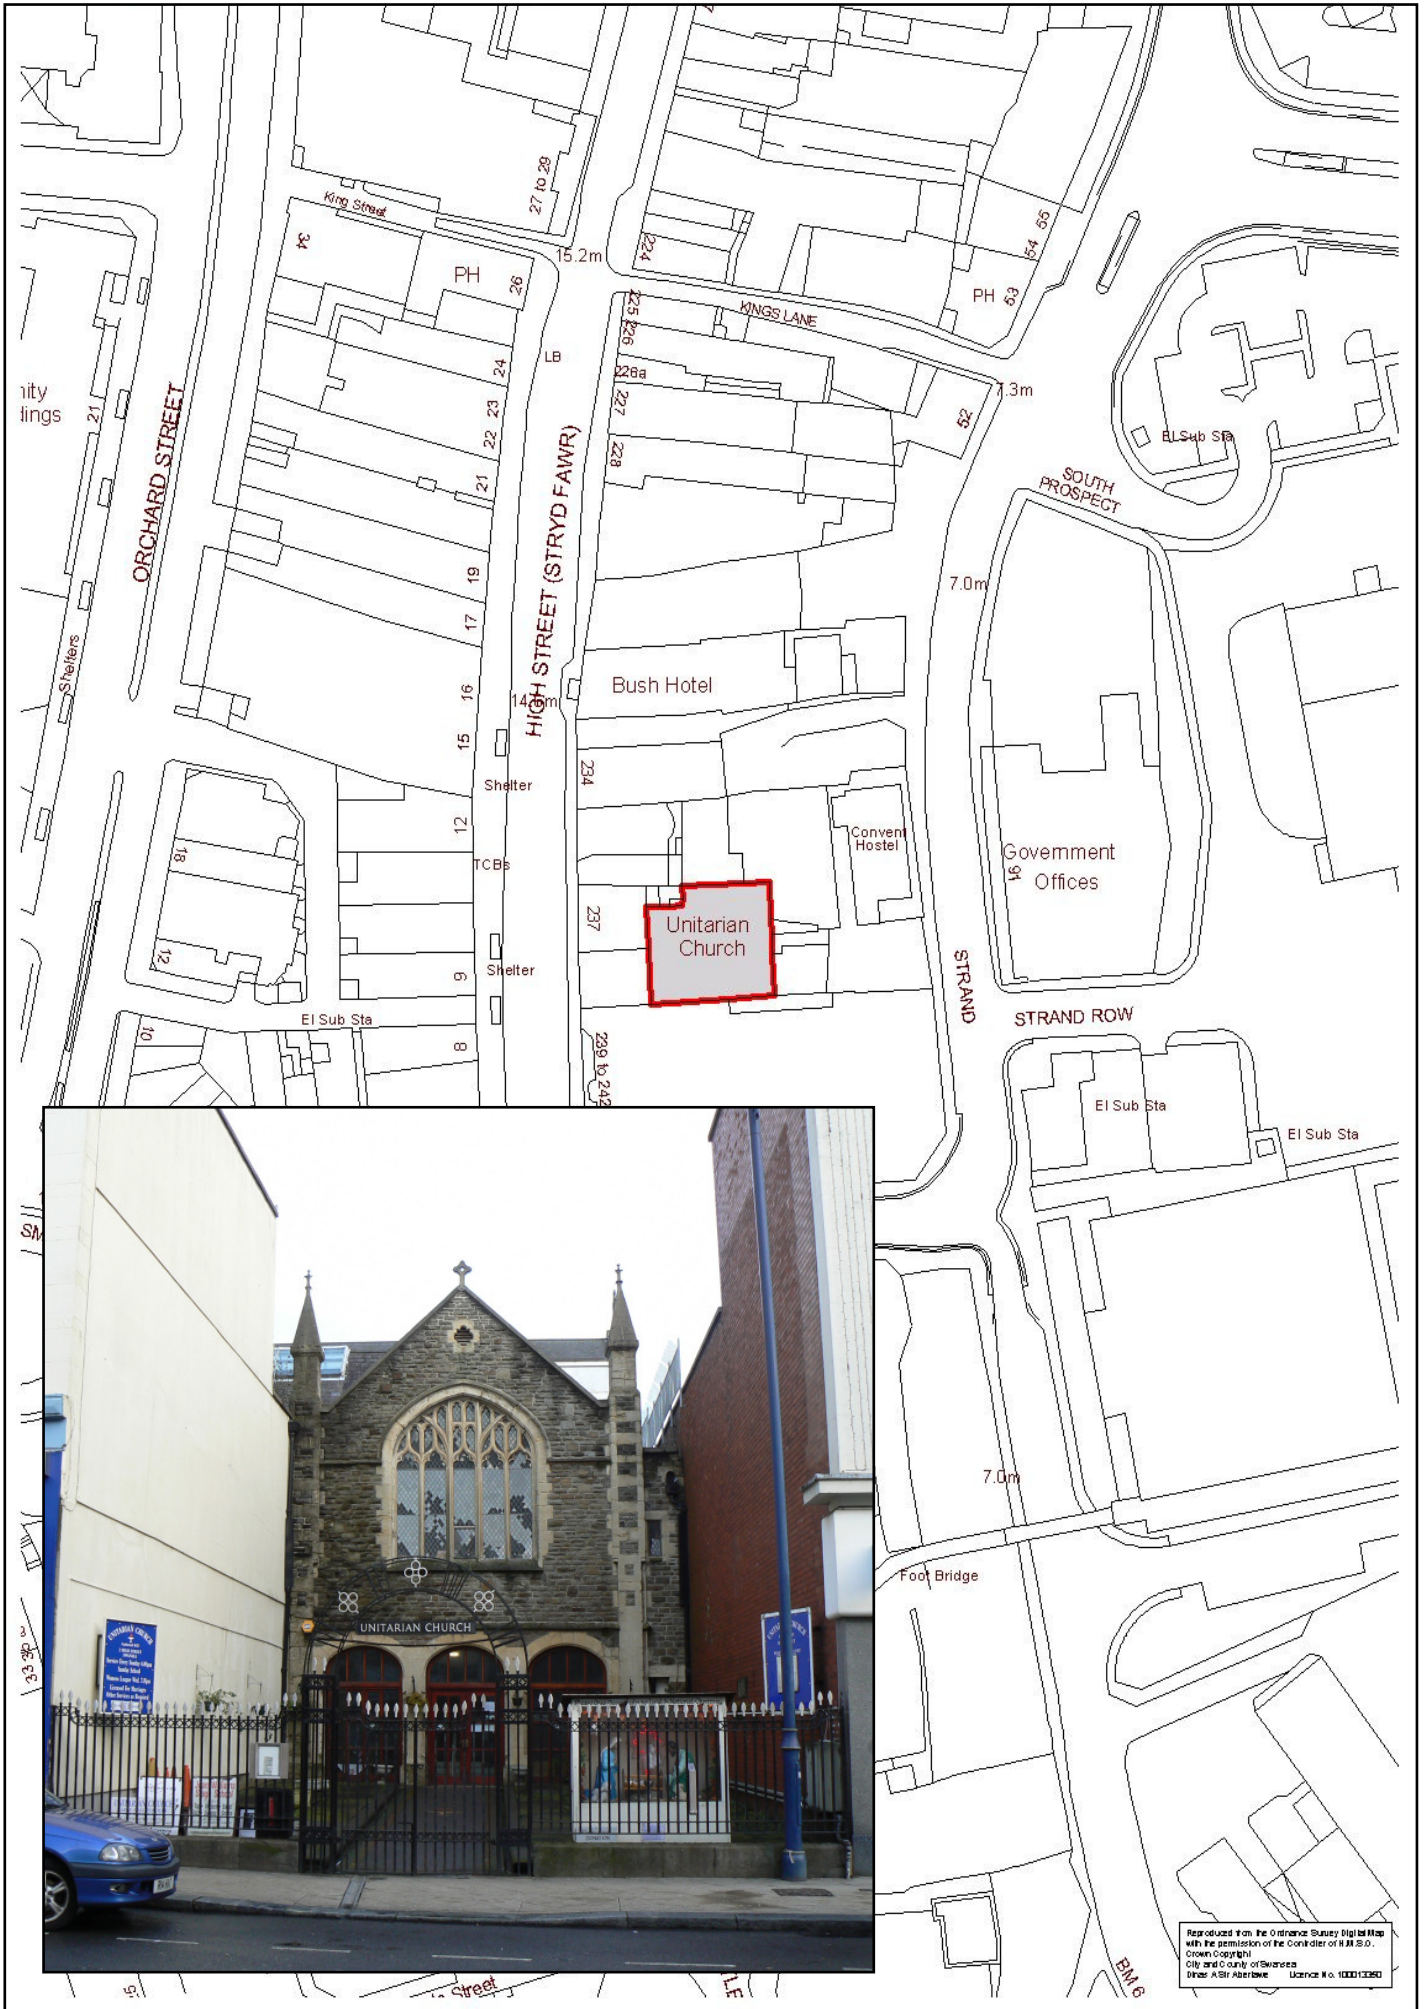

**LB:112 – UNITARIAN CHURCH, HIGH STREET
CADW REF. NO. 11587**