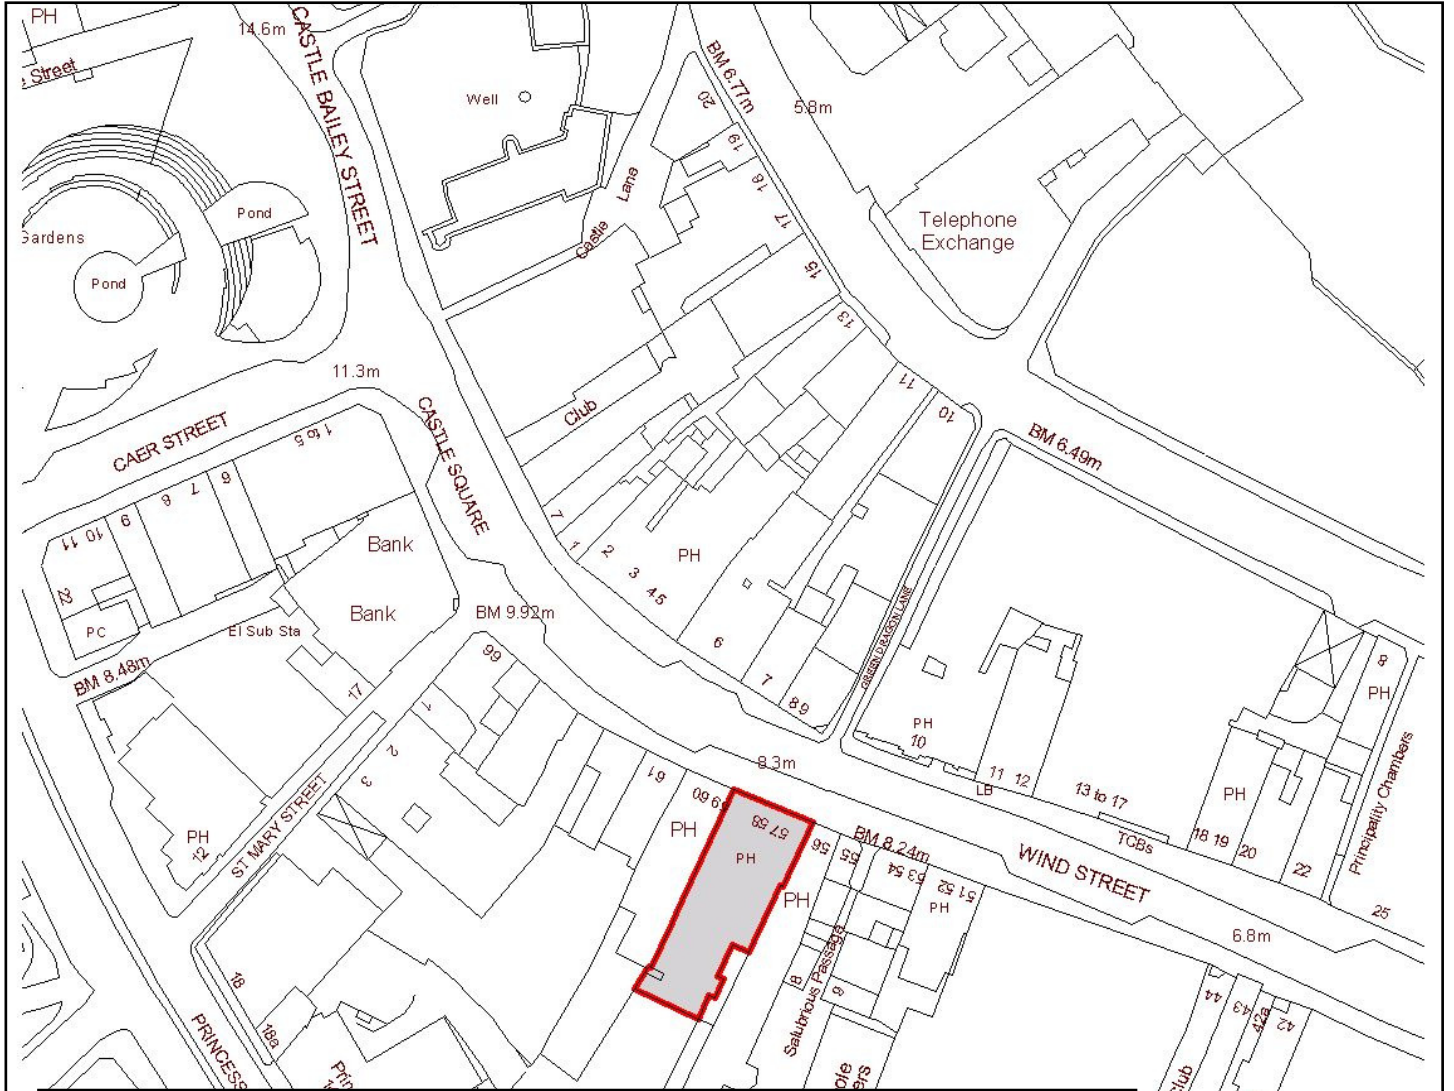

LB:171 – 57-58 WIND STREET
CADW REF. NO. 11669