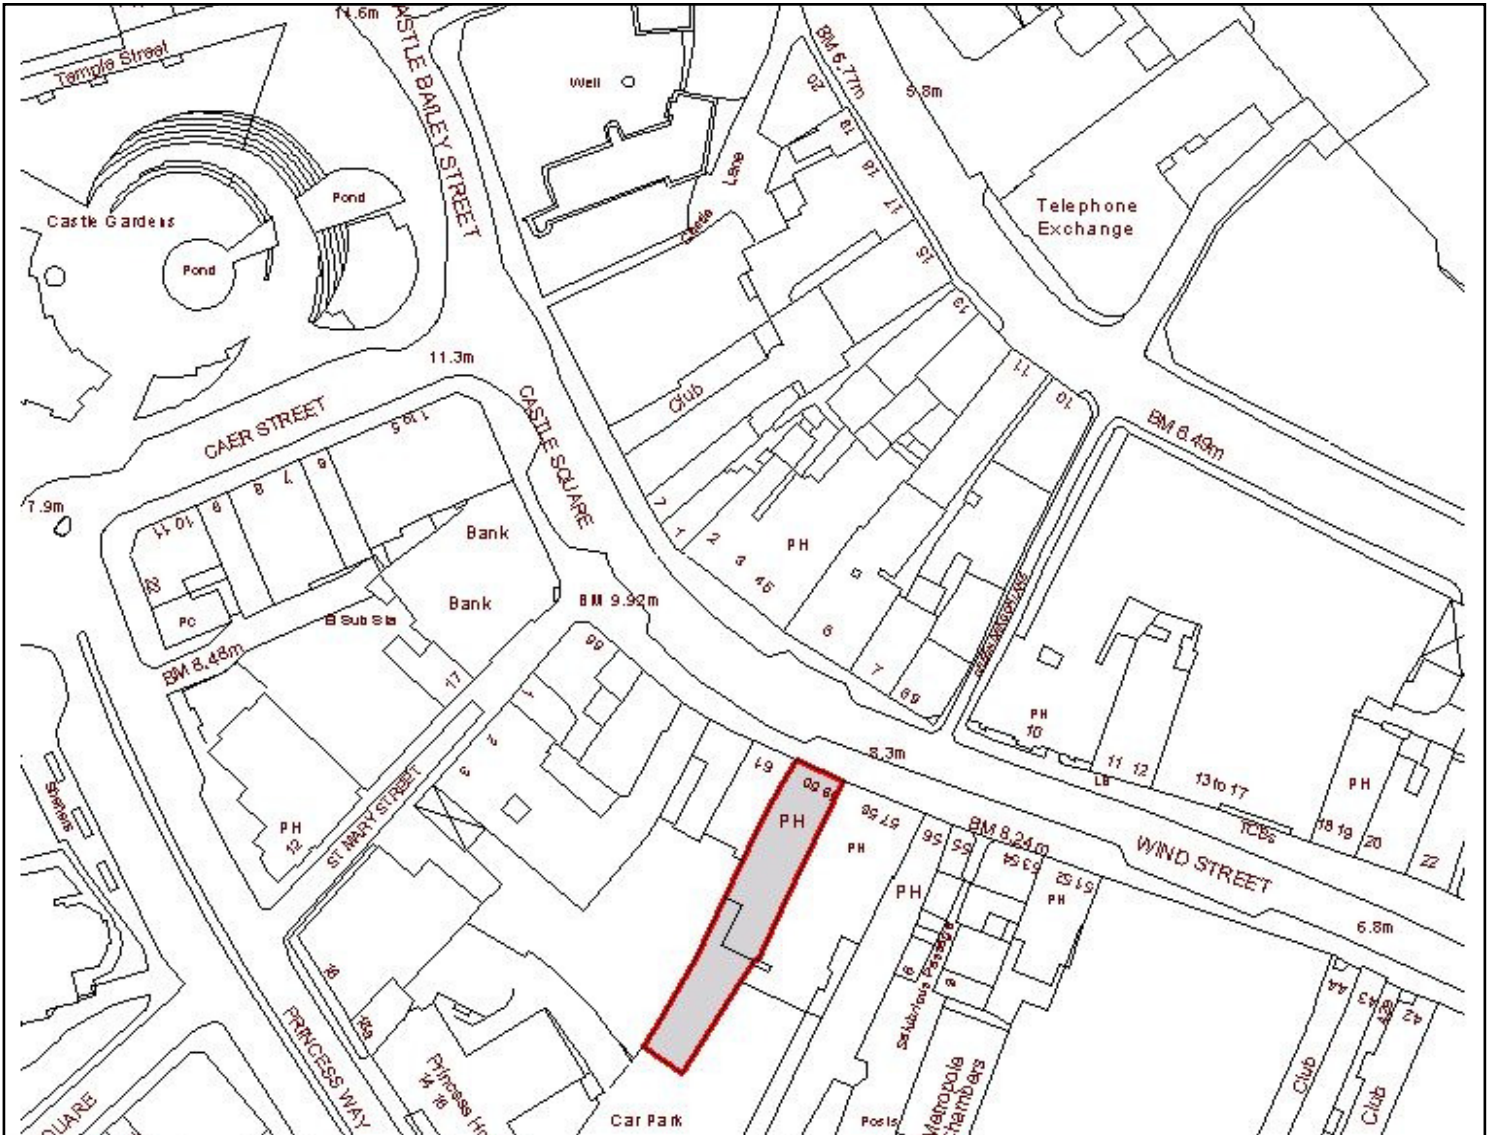

LB:172 – 59-60 WIND STREET
CADW REF. NO. 11670