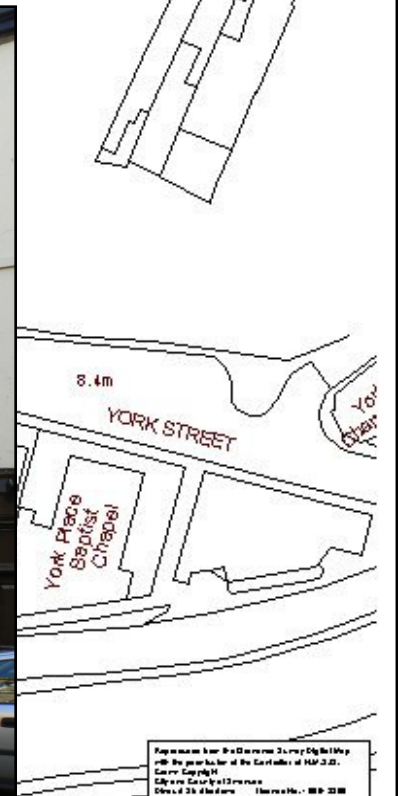

LB:172 – 59-60 WIND STREET
CADW REF. NO. 11670