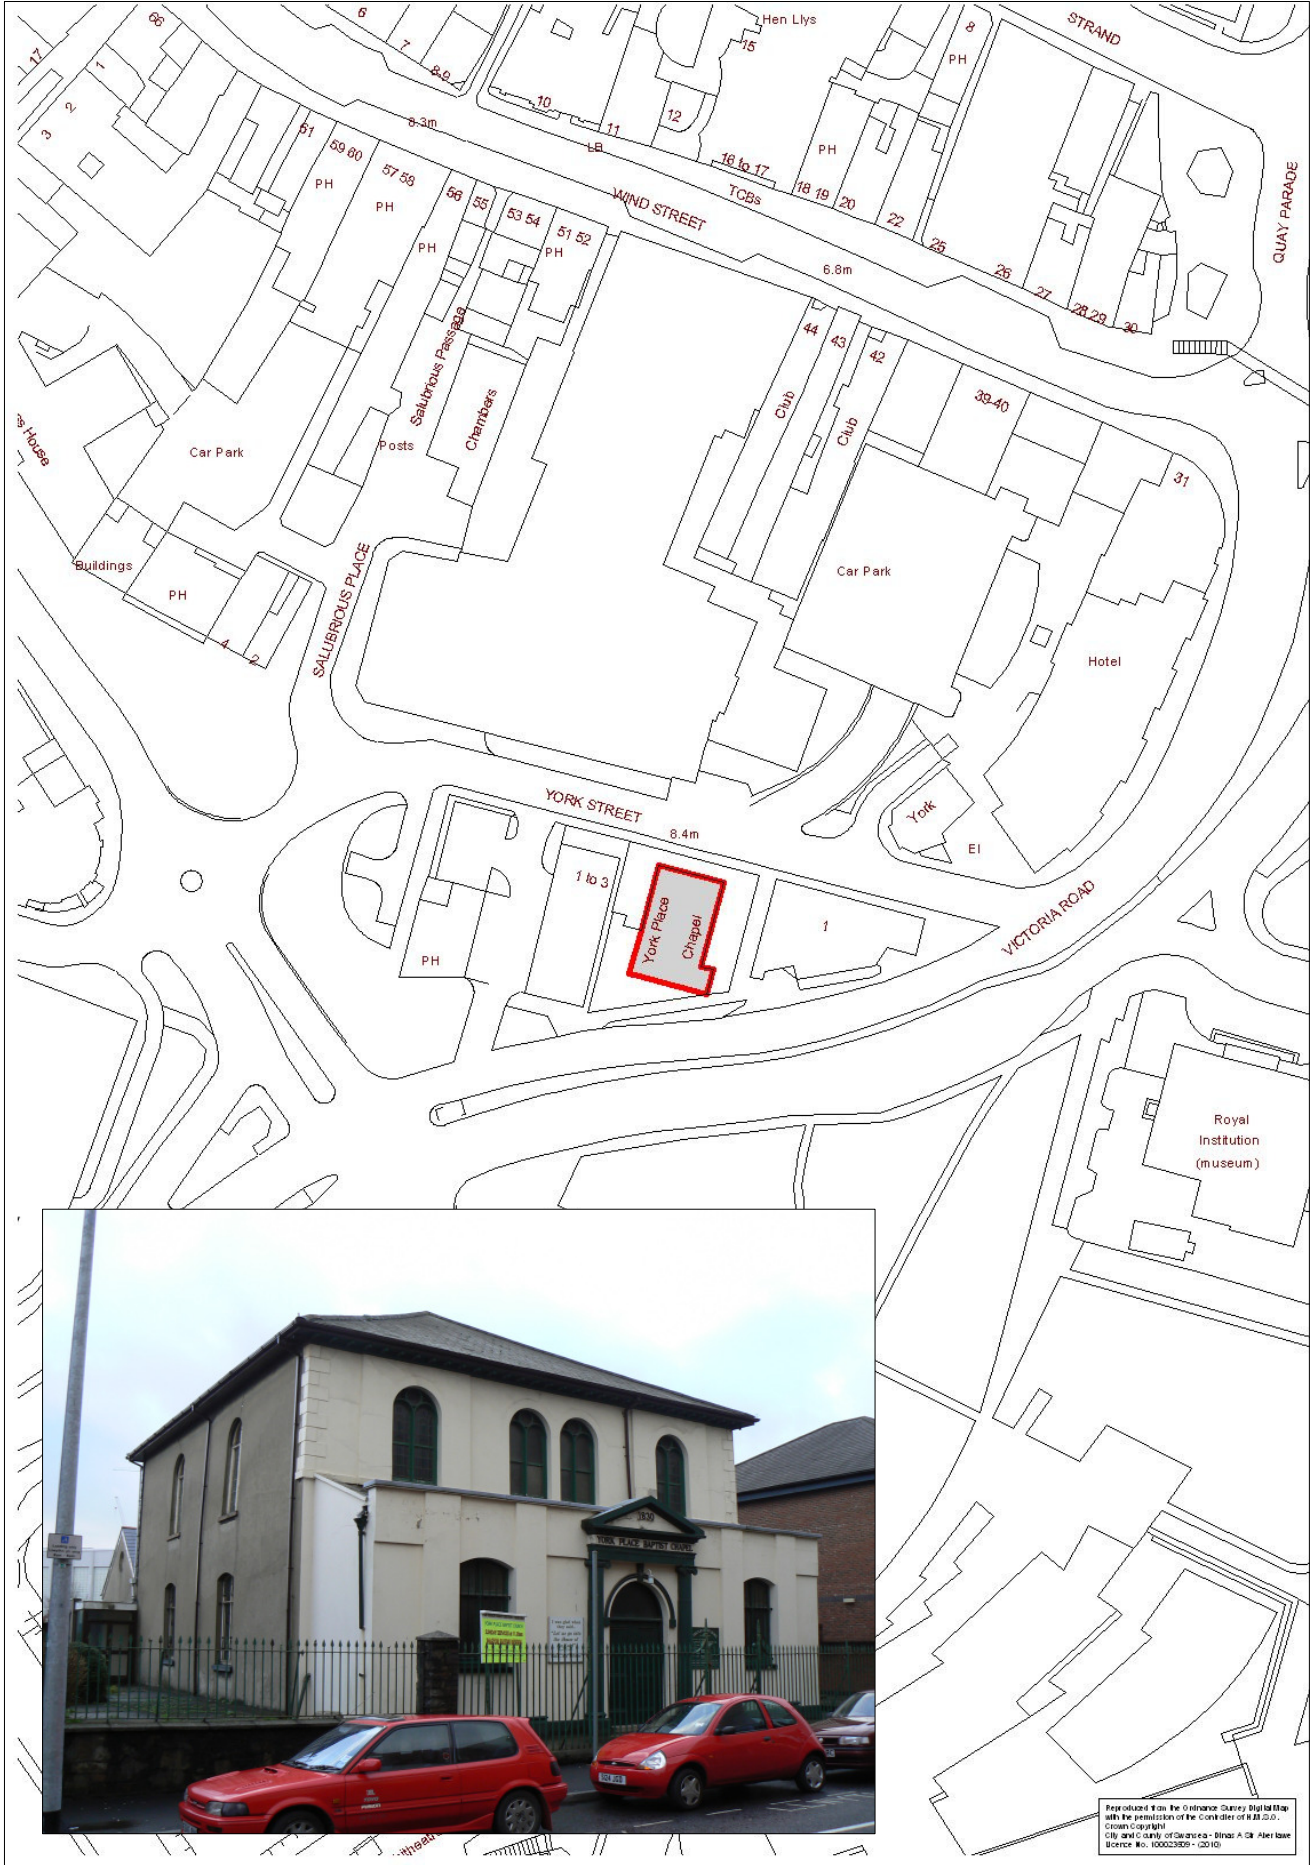

LB0175 – YORK PLACE BAPTIST CHAPEL, YORK STREET
CADW REF, 11674