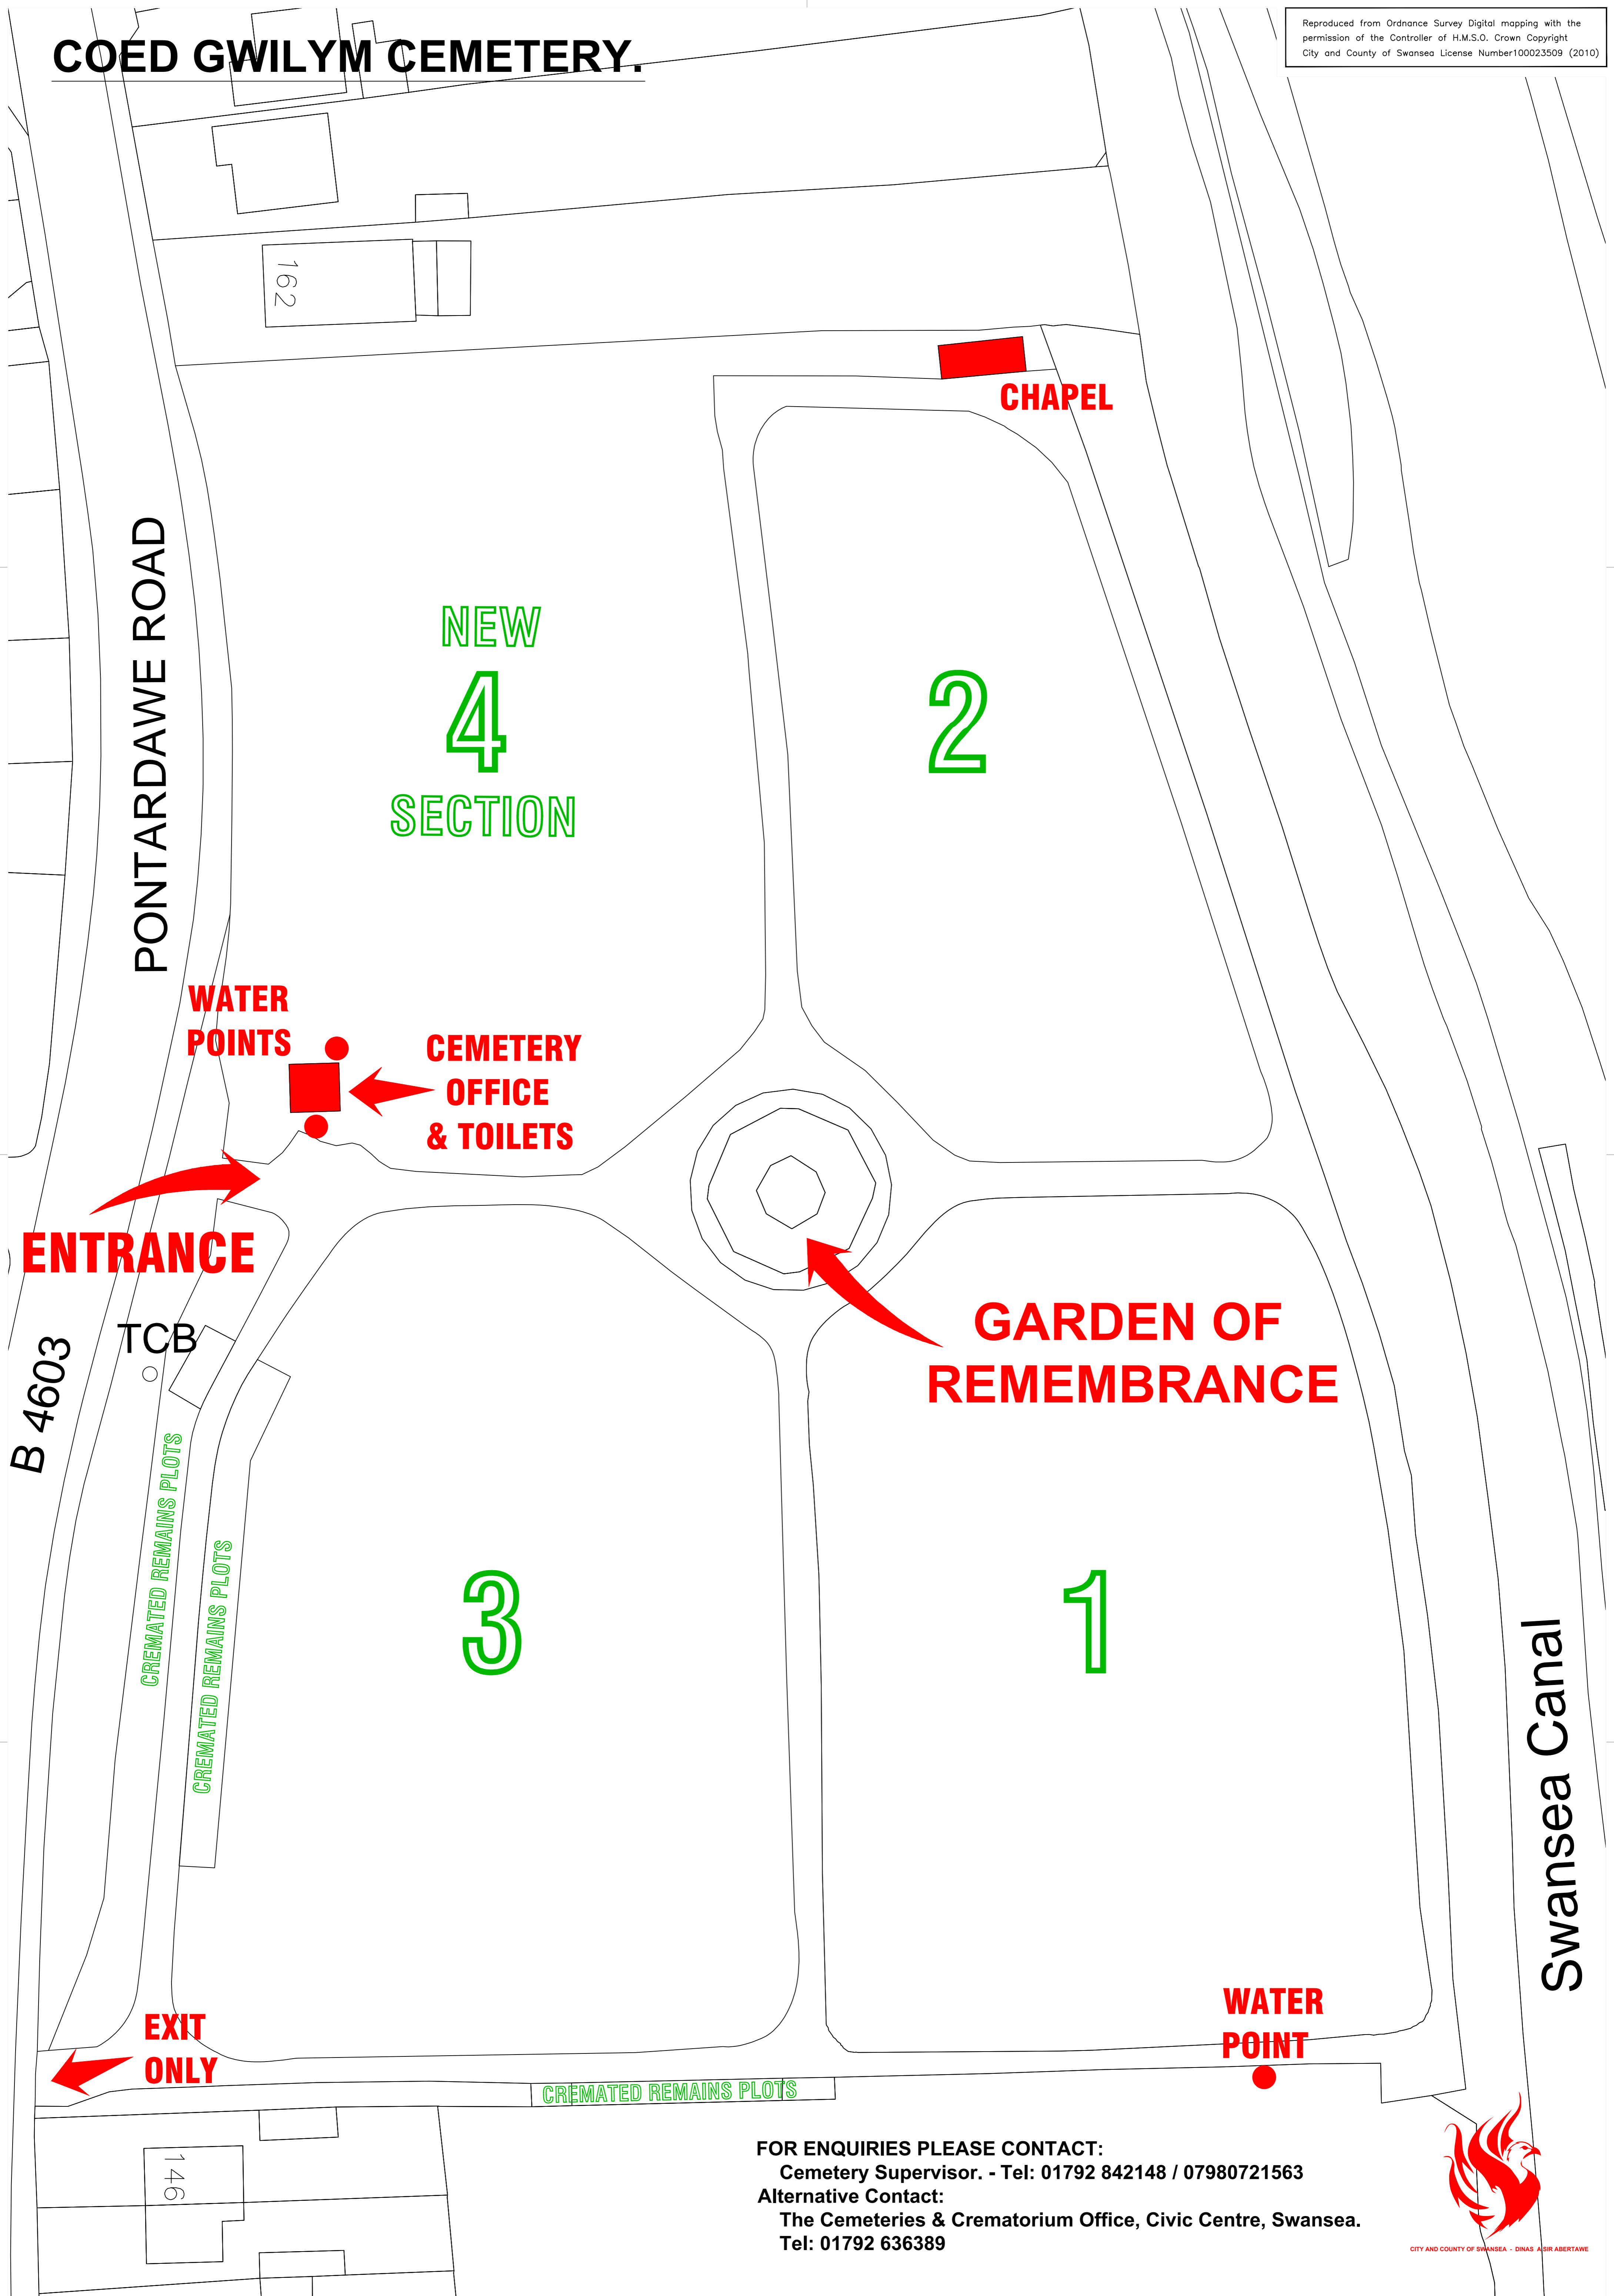

COED GWILYM CEMETERY.

Reproduced from Ordnance Survey Digital mapping with the permission of the Controller of H.M.S.O. Crown Copyright City and County of Swansea License Number 100023509 (2010)

FOR ENQUIRIES PLEASE CONTACT:
Cemetery Supervisor. - Tel: 01792 842148 / 07980721563
Alternative Contact:
The Cemeteries & Crematorium Office, Civic Centre, Swansea.
Tel: 01792 636389

CITY AND COUNTY OF SWANSEA - DINAS A'R ABERTAW