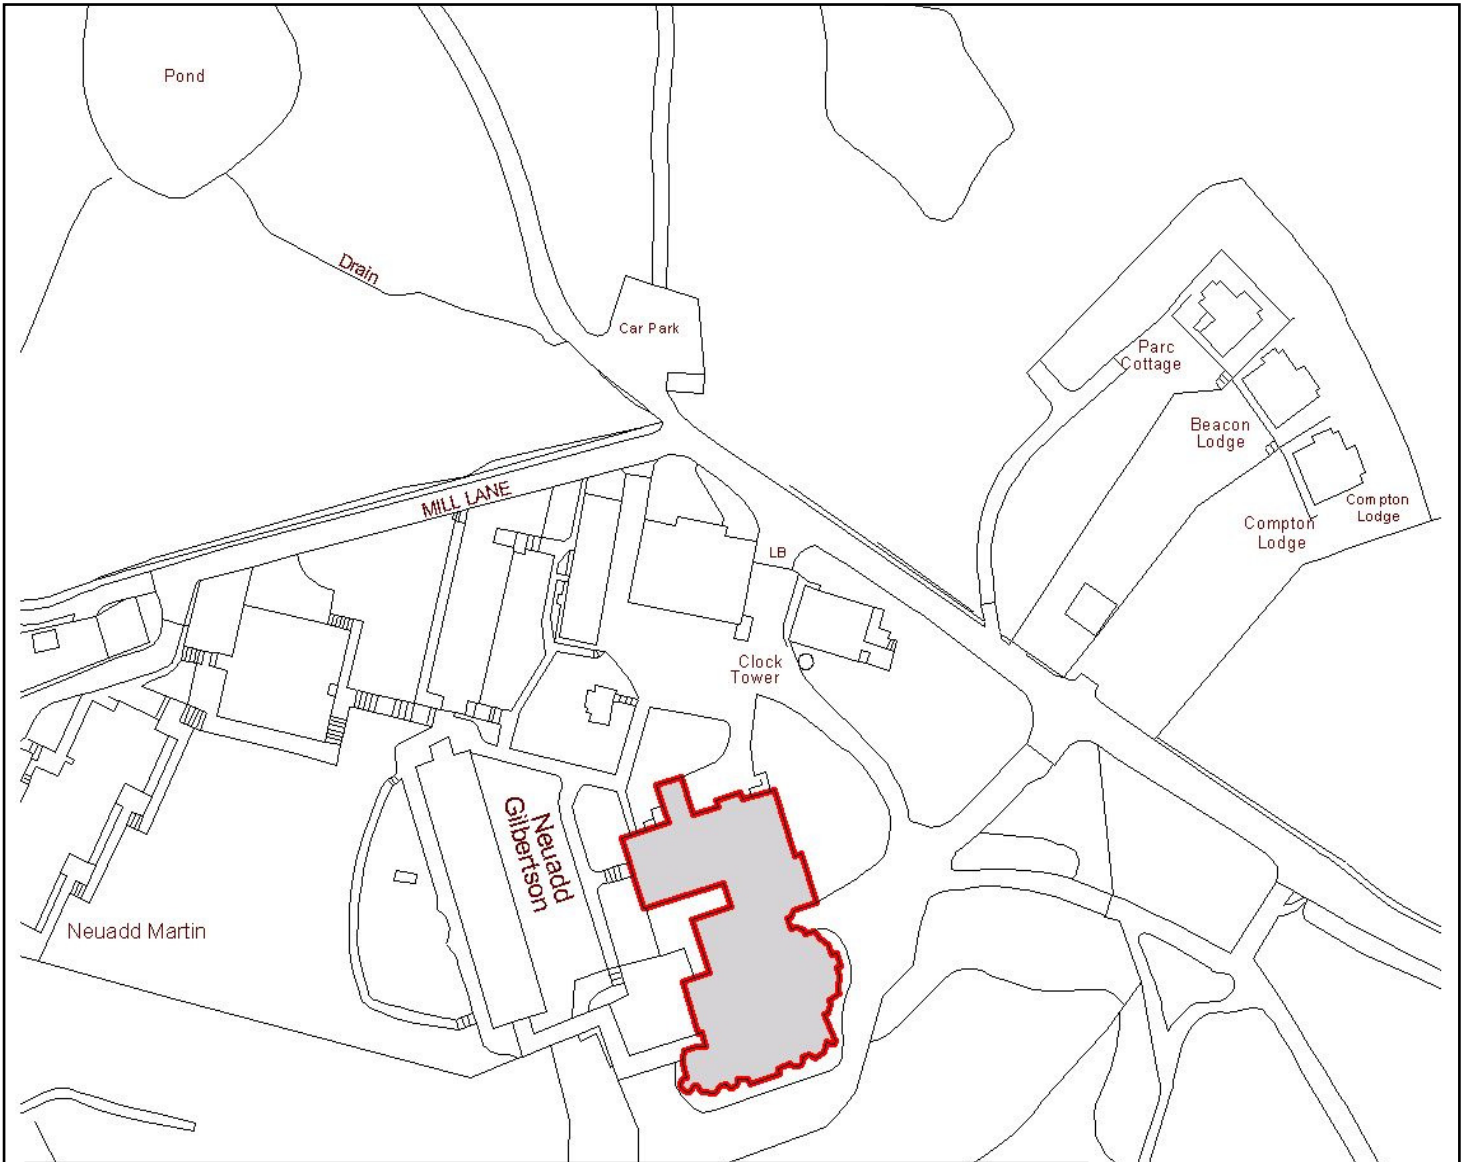

**LB:324 – CLYNE CASTLE (ALSO KNOWN AS NEUADD GILBERT)
CADW REF. NO. 14931**