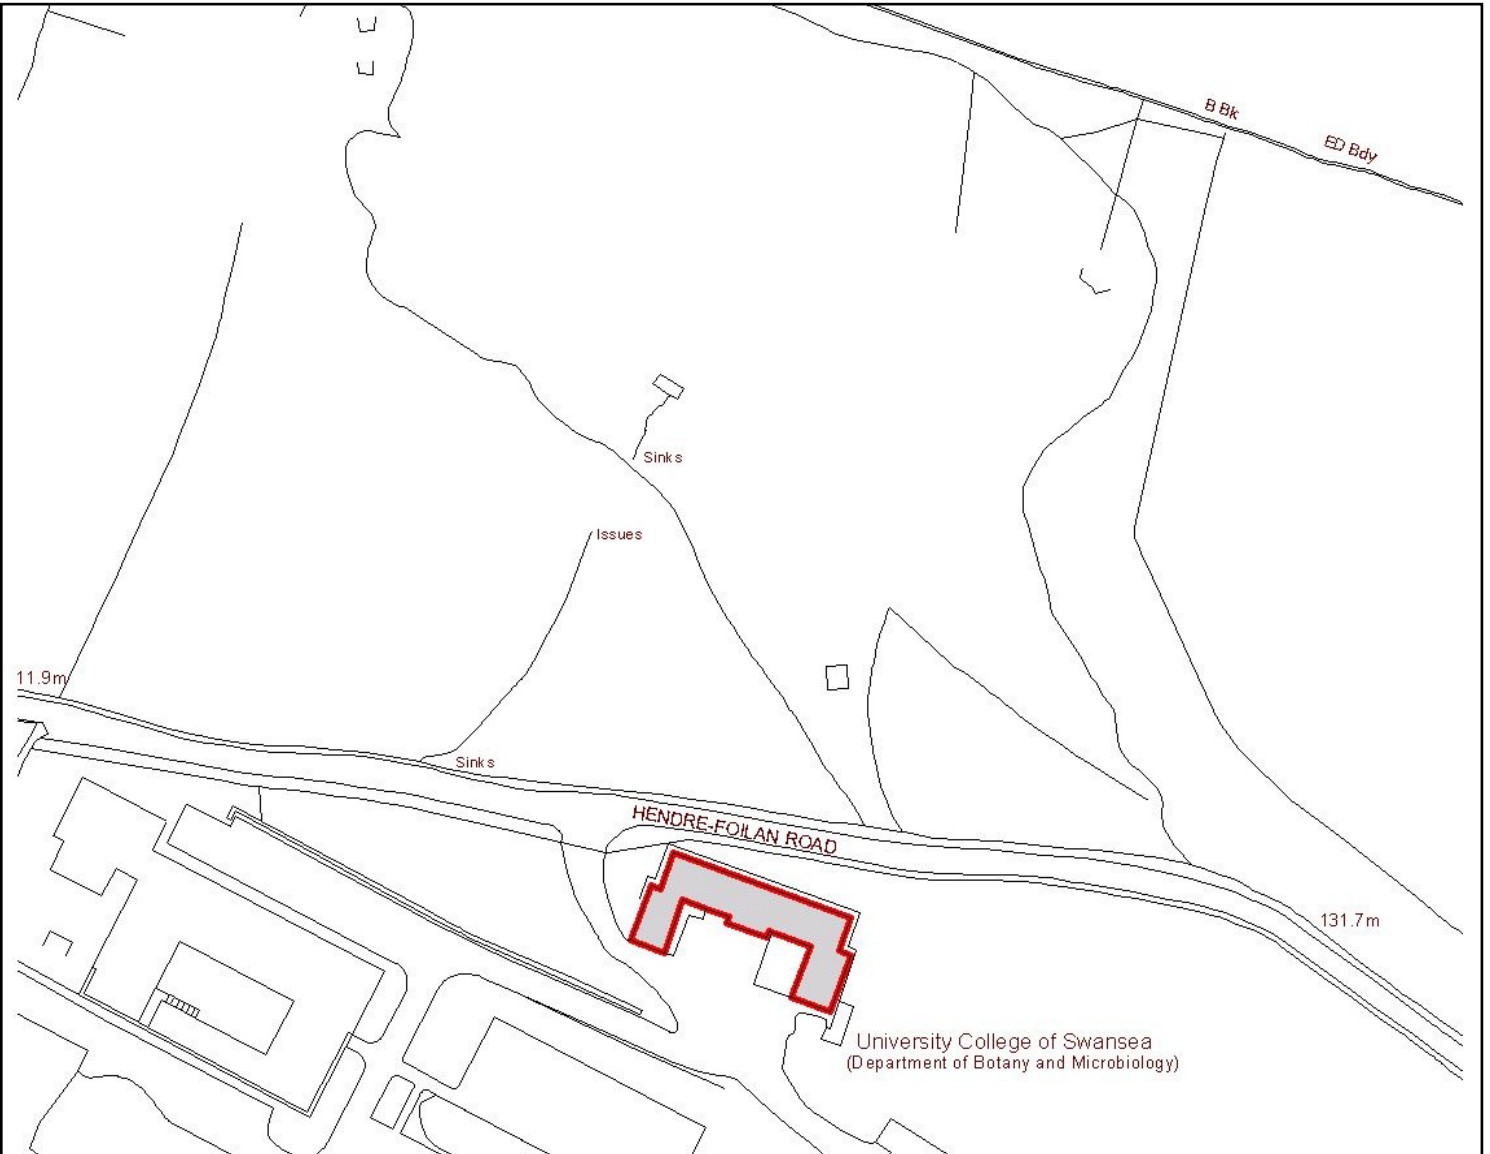

**LB:352 – FORMER STABLES AT HENDREFOILAN
CADW REF. NO. 22371**