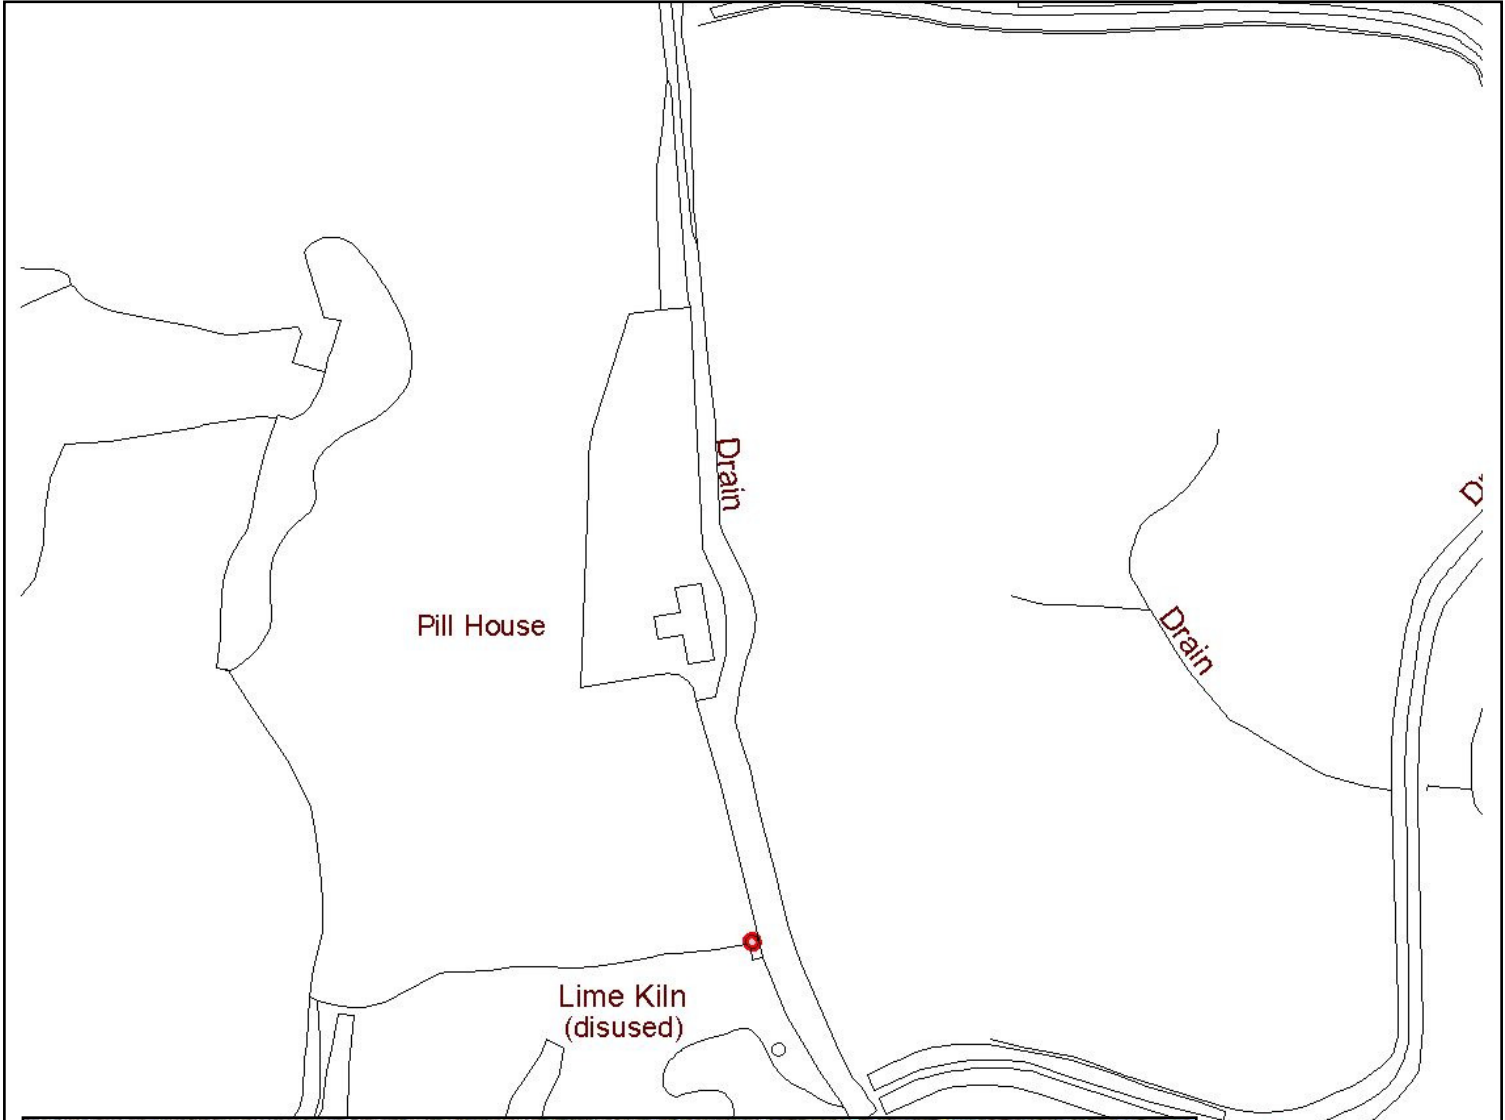

LB:417 – CIRCULAR PIGSTY
CADW REF. NO. 22884