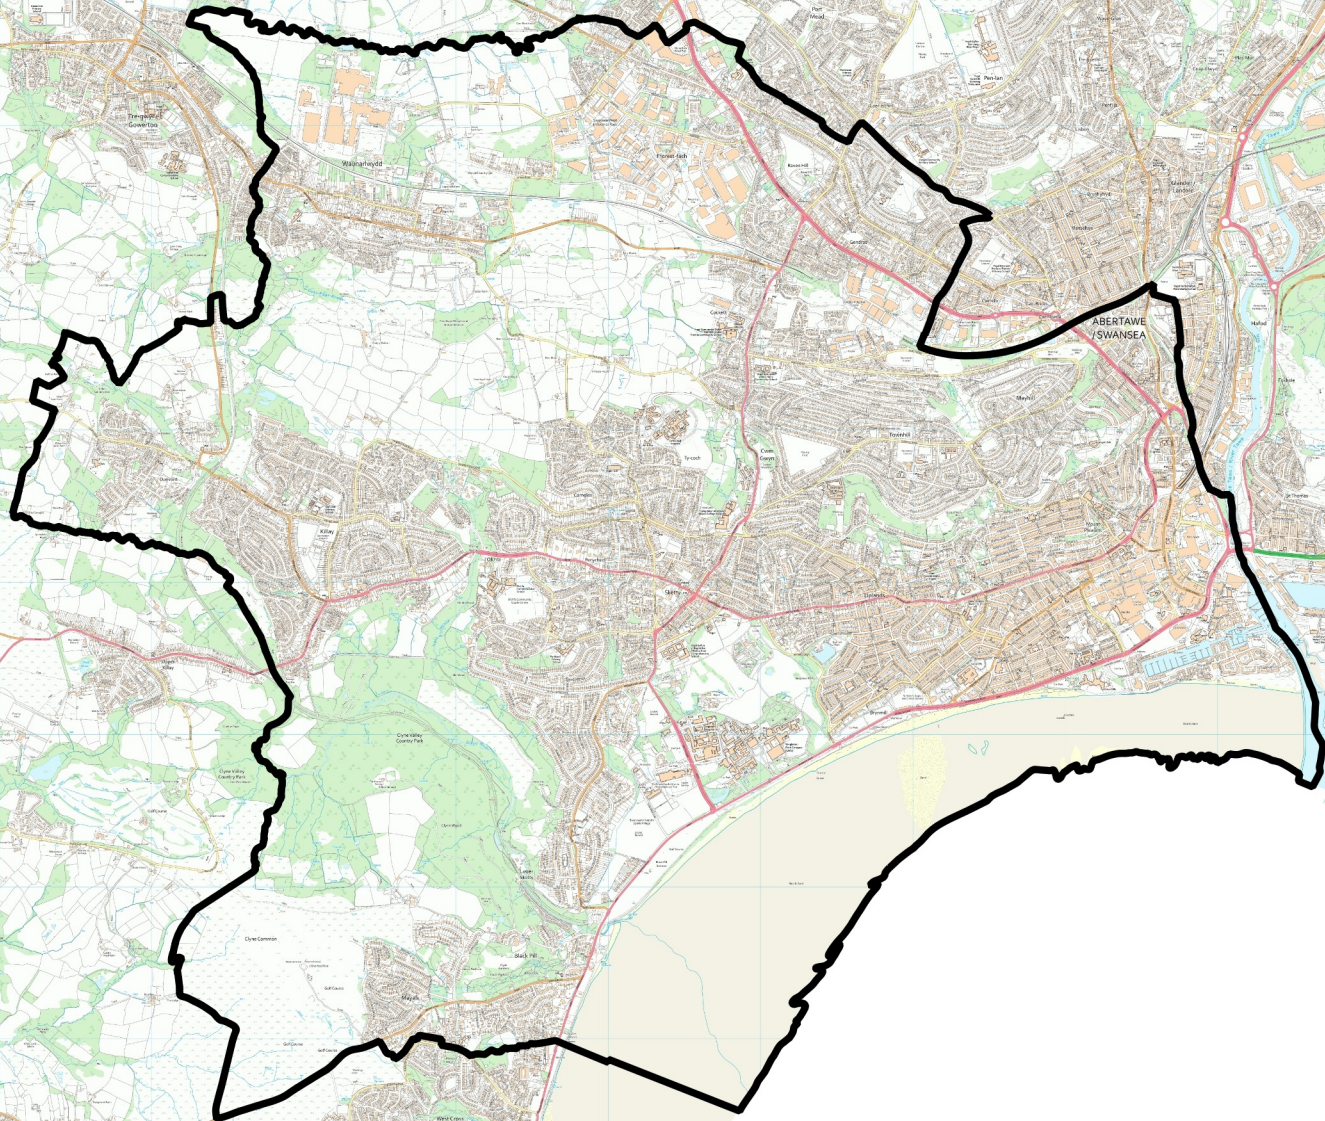

SENEDD CYMRU CONSTITUENCY AREA : SWANSEA WEST
ARDAL ETHOLAETH SENEDD CYMRU : GORLLEWIN ABERTAW

© Crown copyright [and database rights] [2024] OS [AC0000822618]. You are permitted to use this data solely to enable you to respond to, or interact with, the organisation that provided you with the data. You are not permitted to copy, sub-licence, distribute or sell any of this data to third parties in any form.