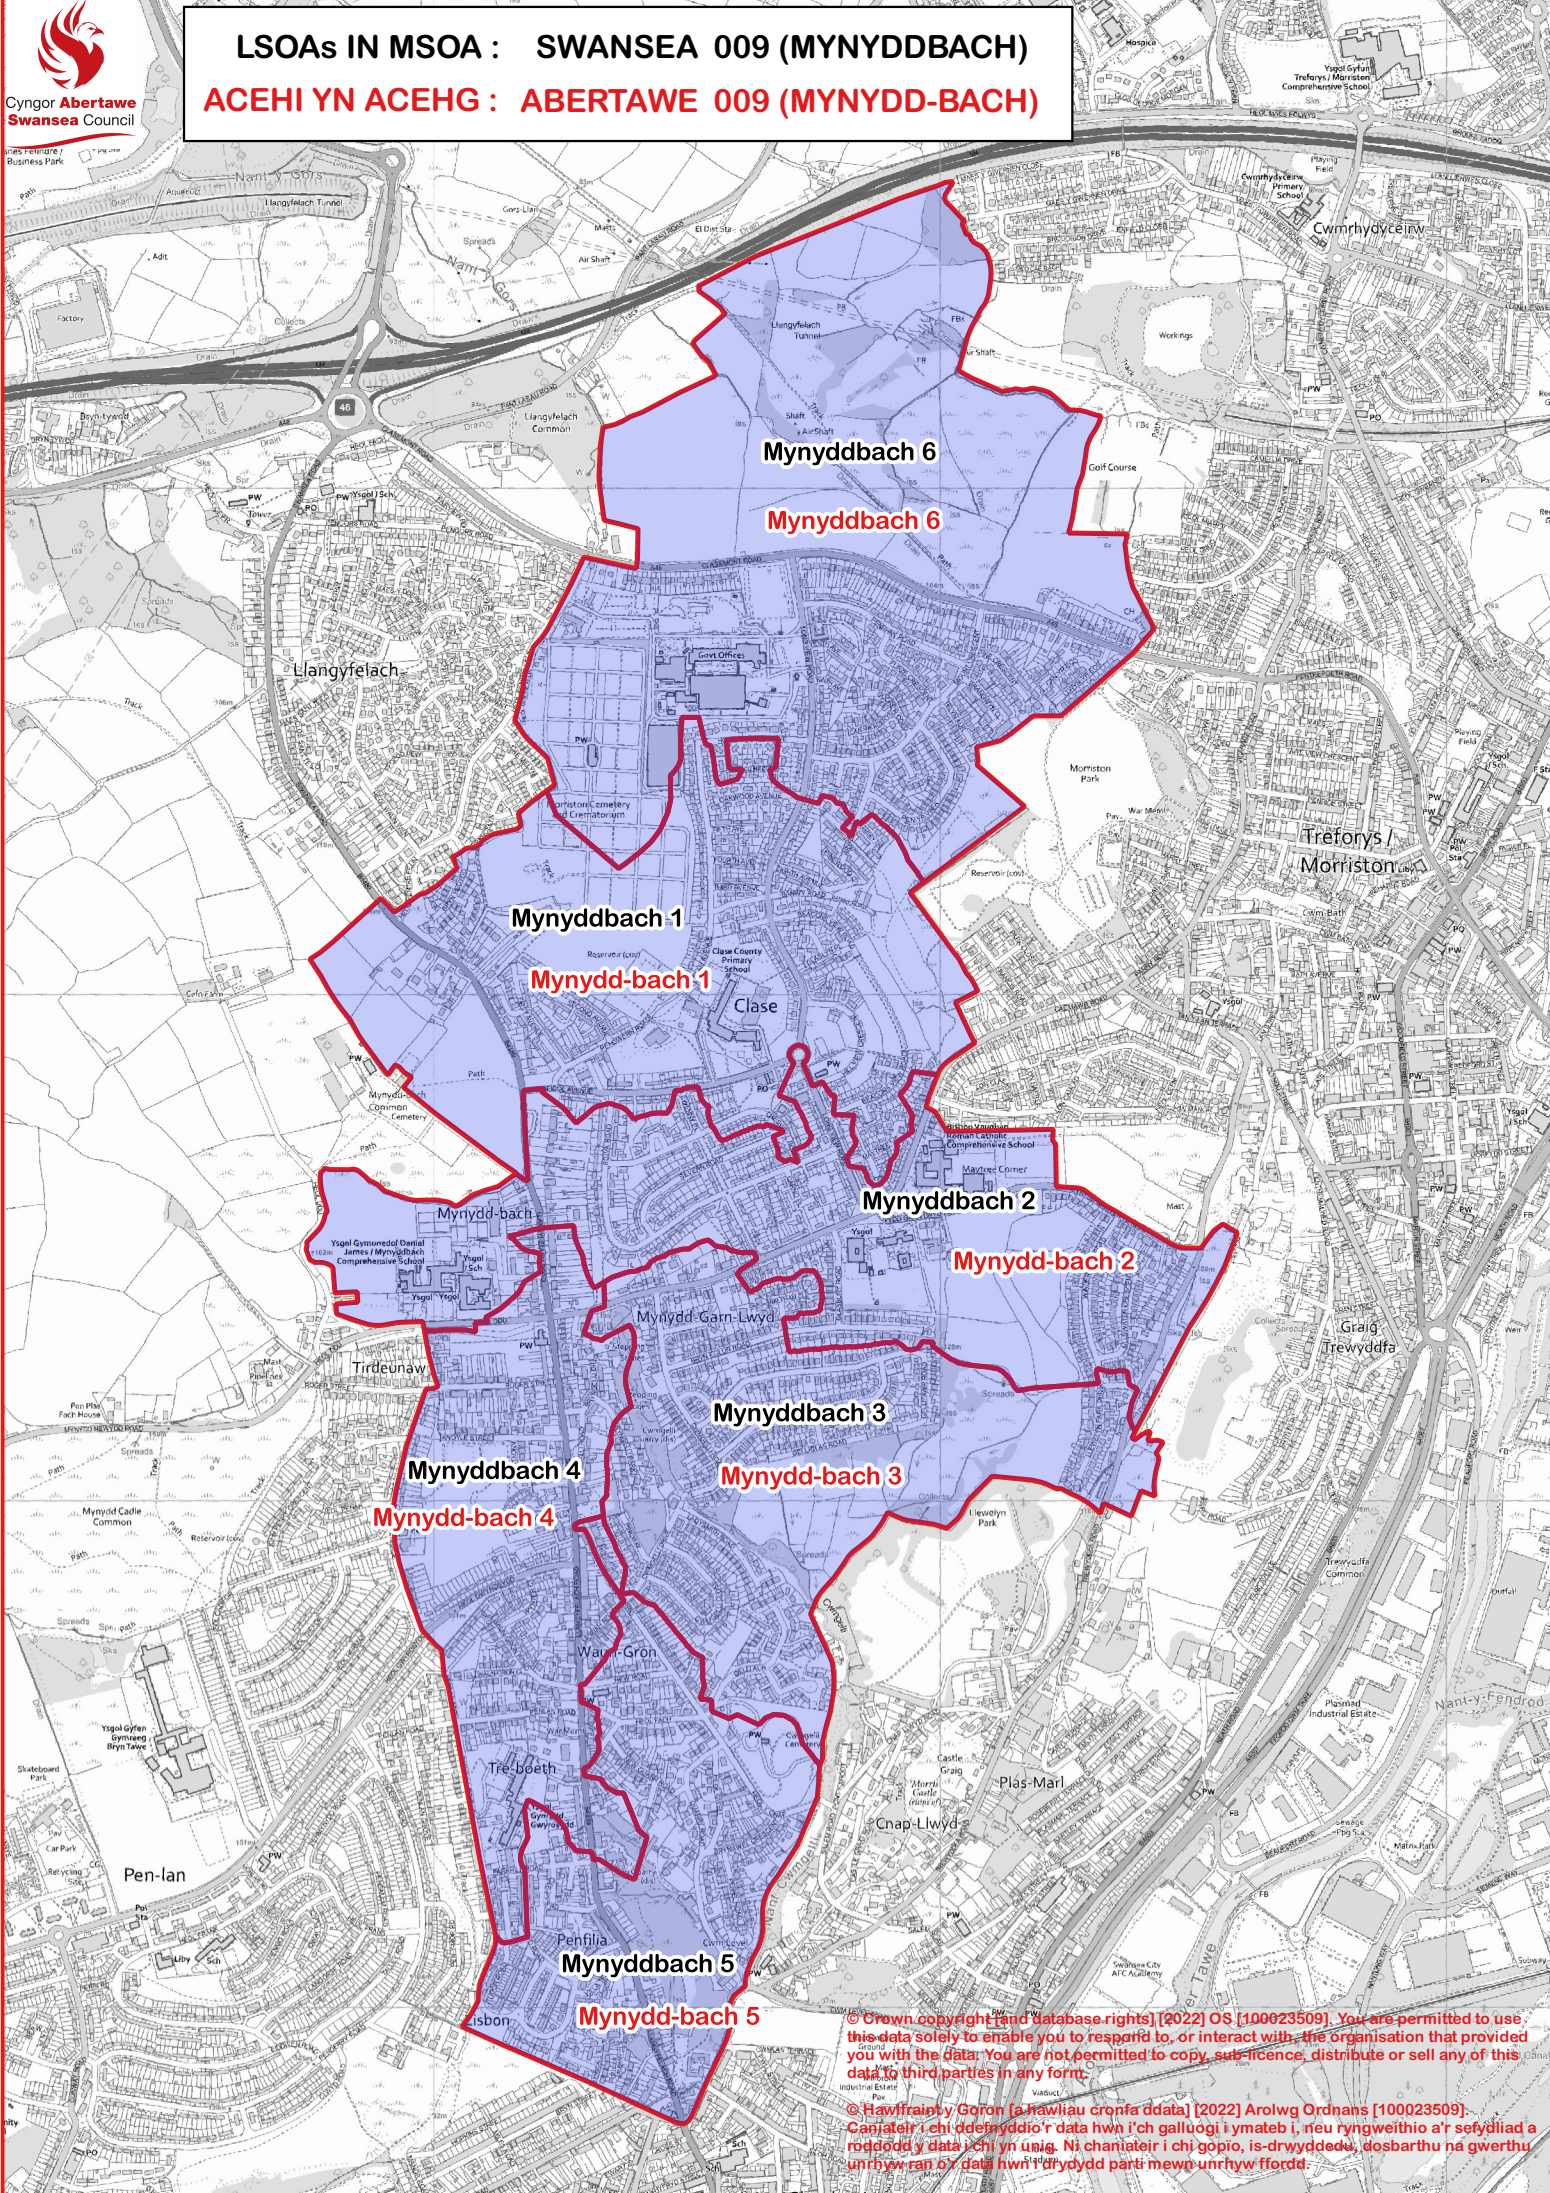

Cyngor Abertawe
Swansea Council

LSOAs IN MSOA : SWANSEA 009 (MYNYDDBACH)

ACEHI YN ACEHG : ABERTAWE 009 (MYNYDD-BACH)

Mynyddbach 6

Mynyddbach 6

Mynyddbach 1

Mynyddbach 1

Mynyddbach 2

Mynyddbach 2

Mynyddbach 3

Mynyddbach 3

Mynyddbach 4

Mynyddbach 4

Mynyddbach 5

Mynyddbach 5

© Crown copyright [and database rights] [2022] OS [100023509]. You are permitted to use this data solely to enable you to respond to, or interact with, the organisation that provided you with the data. You are not permitted to copy, sub-licence, distribute or sell any of this data to third parties in any form.