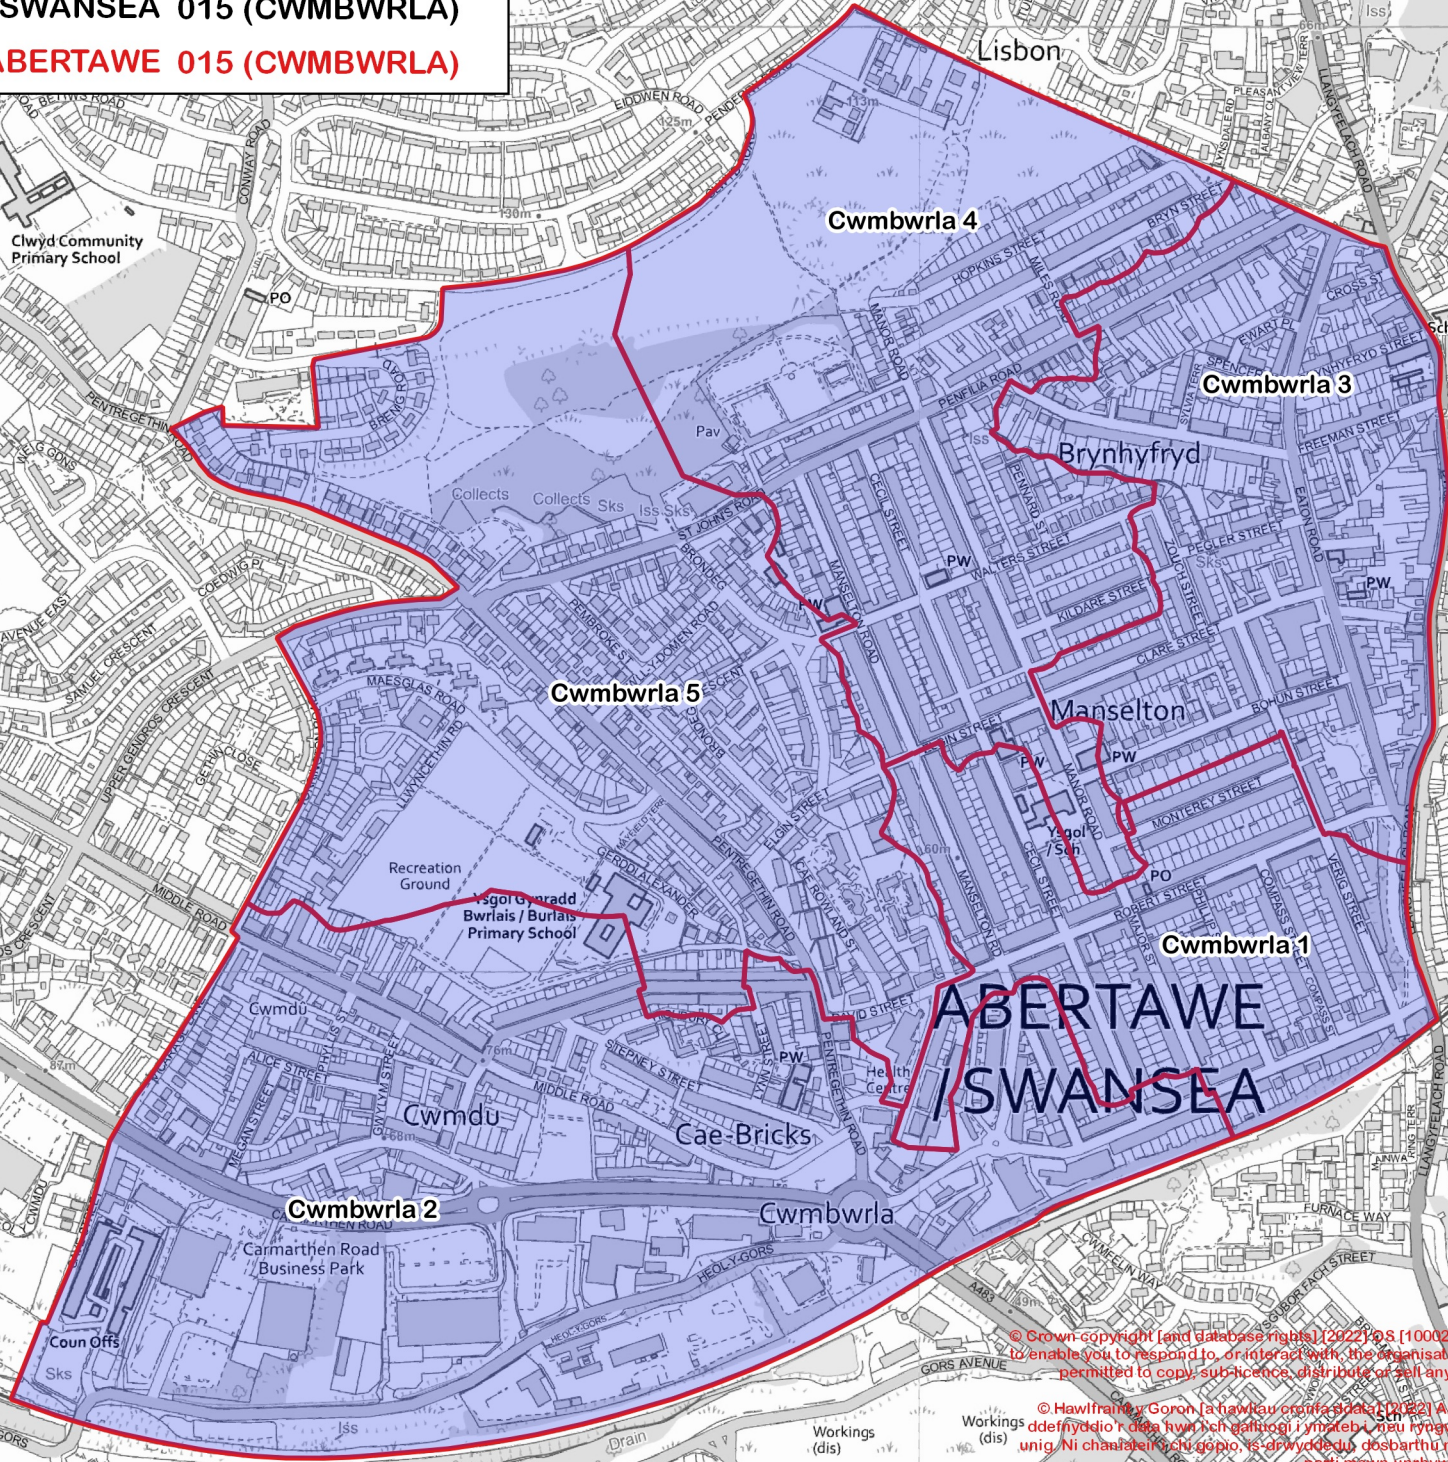

LSOAs IN MSOA : SWANSEA 015 (CWMBWRLA)

ACEHI YN ACEHG : ABERTAWA 015 (CWMBWRLA)

Mast Millbrook Industrial Estate Pav

Glandwr Landore

Swansea Loop West Junction
Ysgol / Sch
Pentre
Ysgol Pentrehafof / Pentrehafof School

ABERTAWA / SWANSEA

© Crown copyright (and database rights) [2022] OS [100023509]. You are permitted to use this data solely to enable you to respond to, or interact with, the organisation that provided you with the data. You are not permitted to copy, sub-licence, distribute or sell any of this data to third parties in any form.