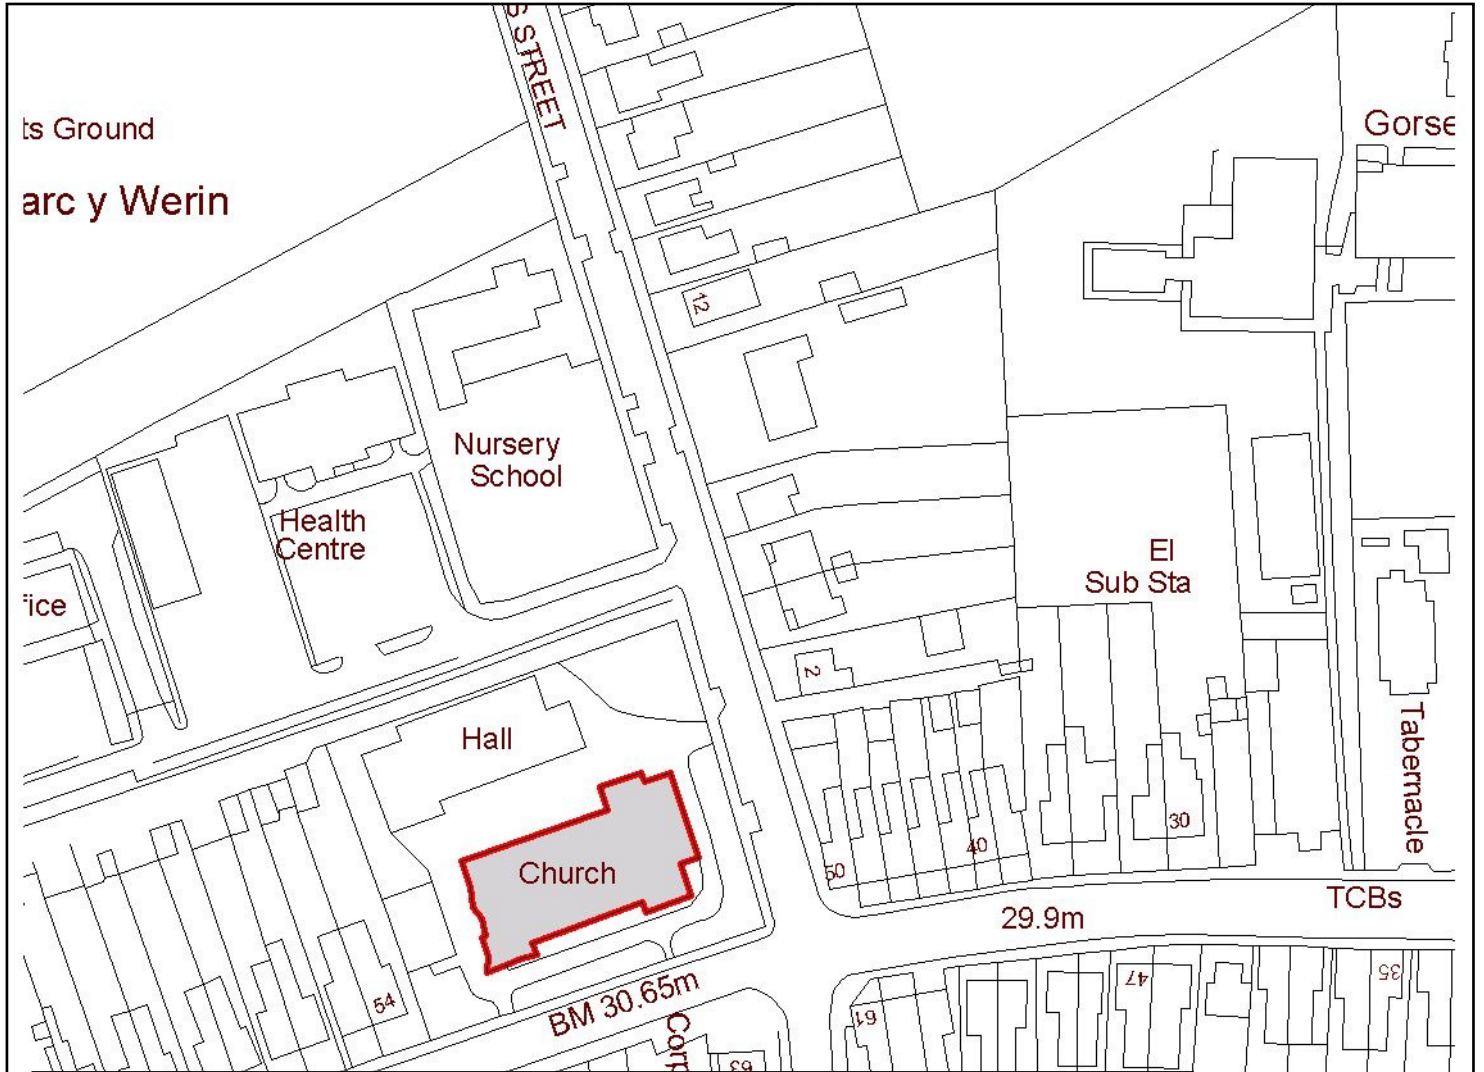

LB:471 – CHURCH OF ST. CATHERINE
CADW REF. NO. 26260