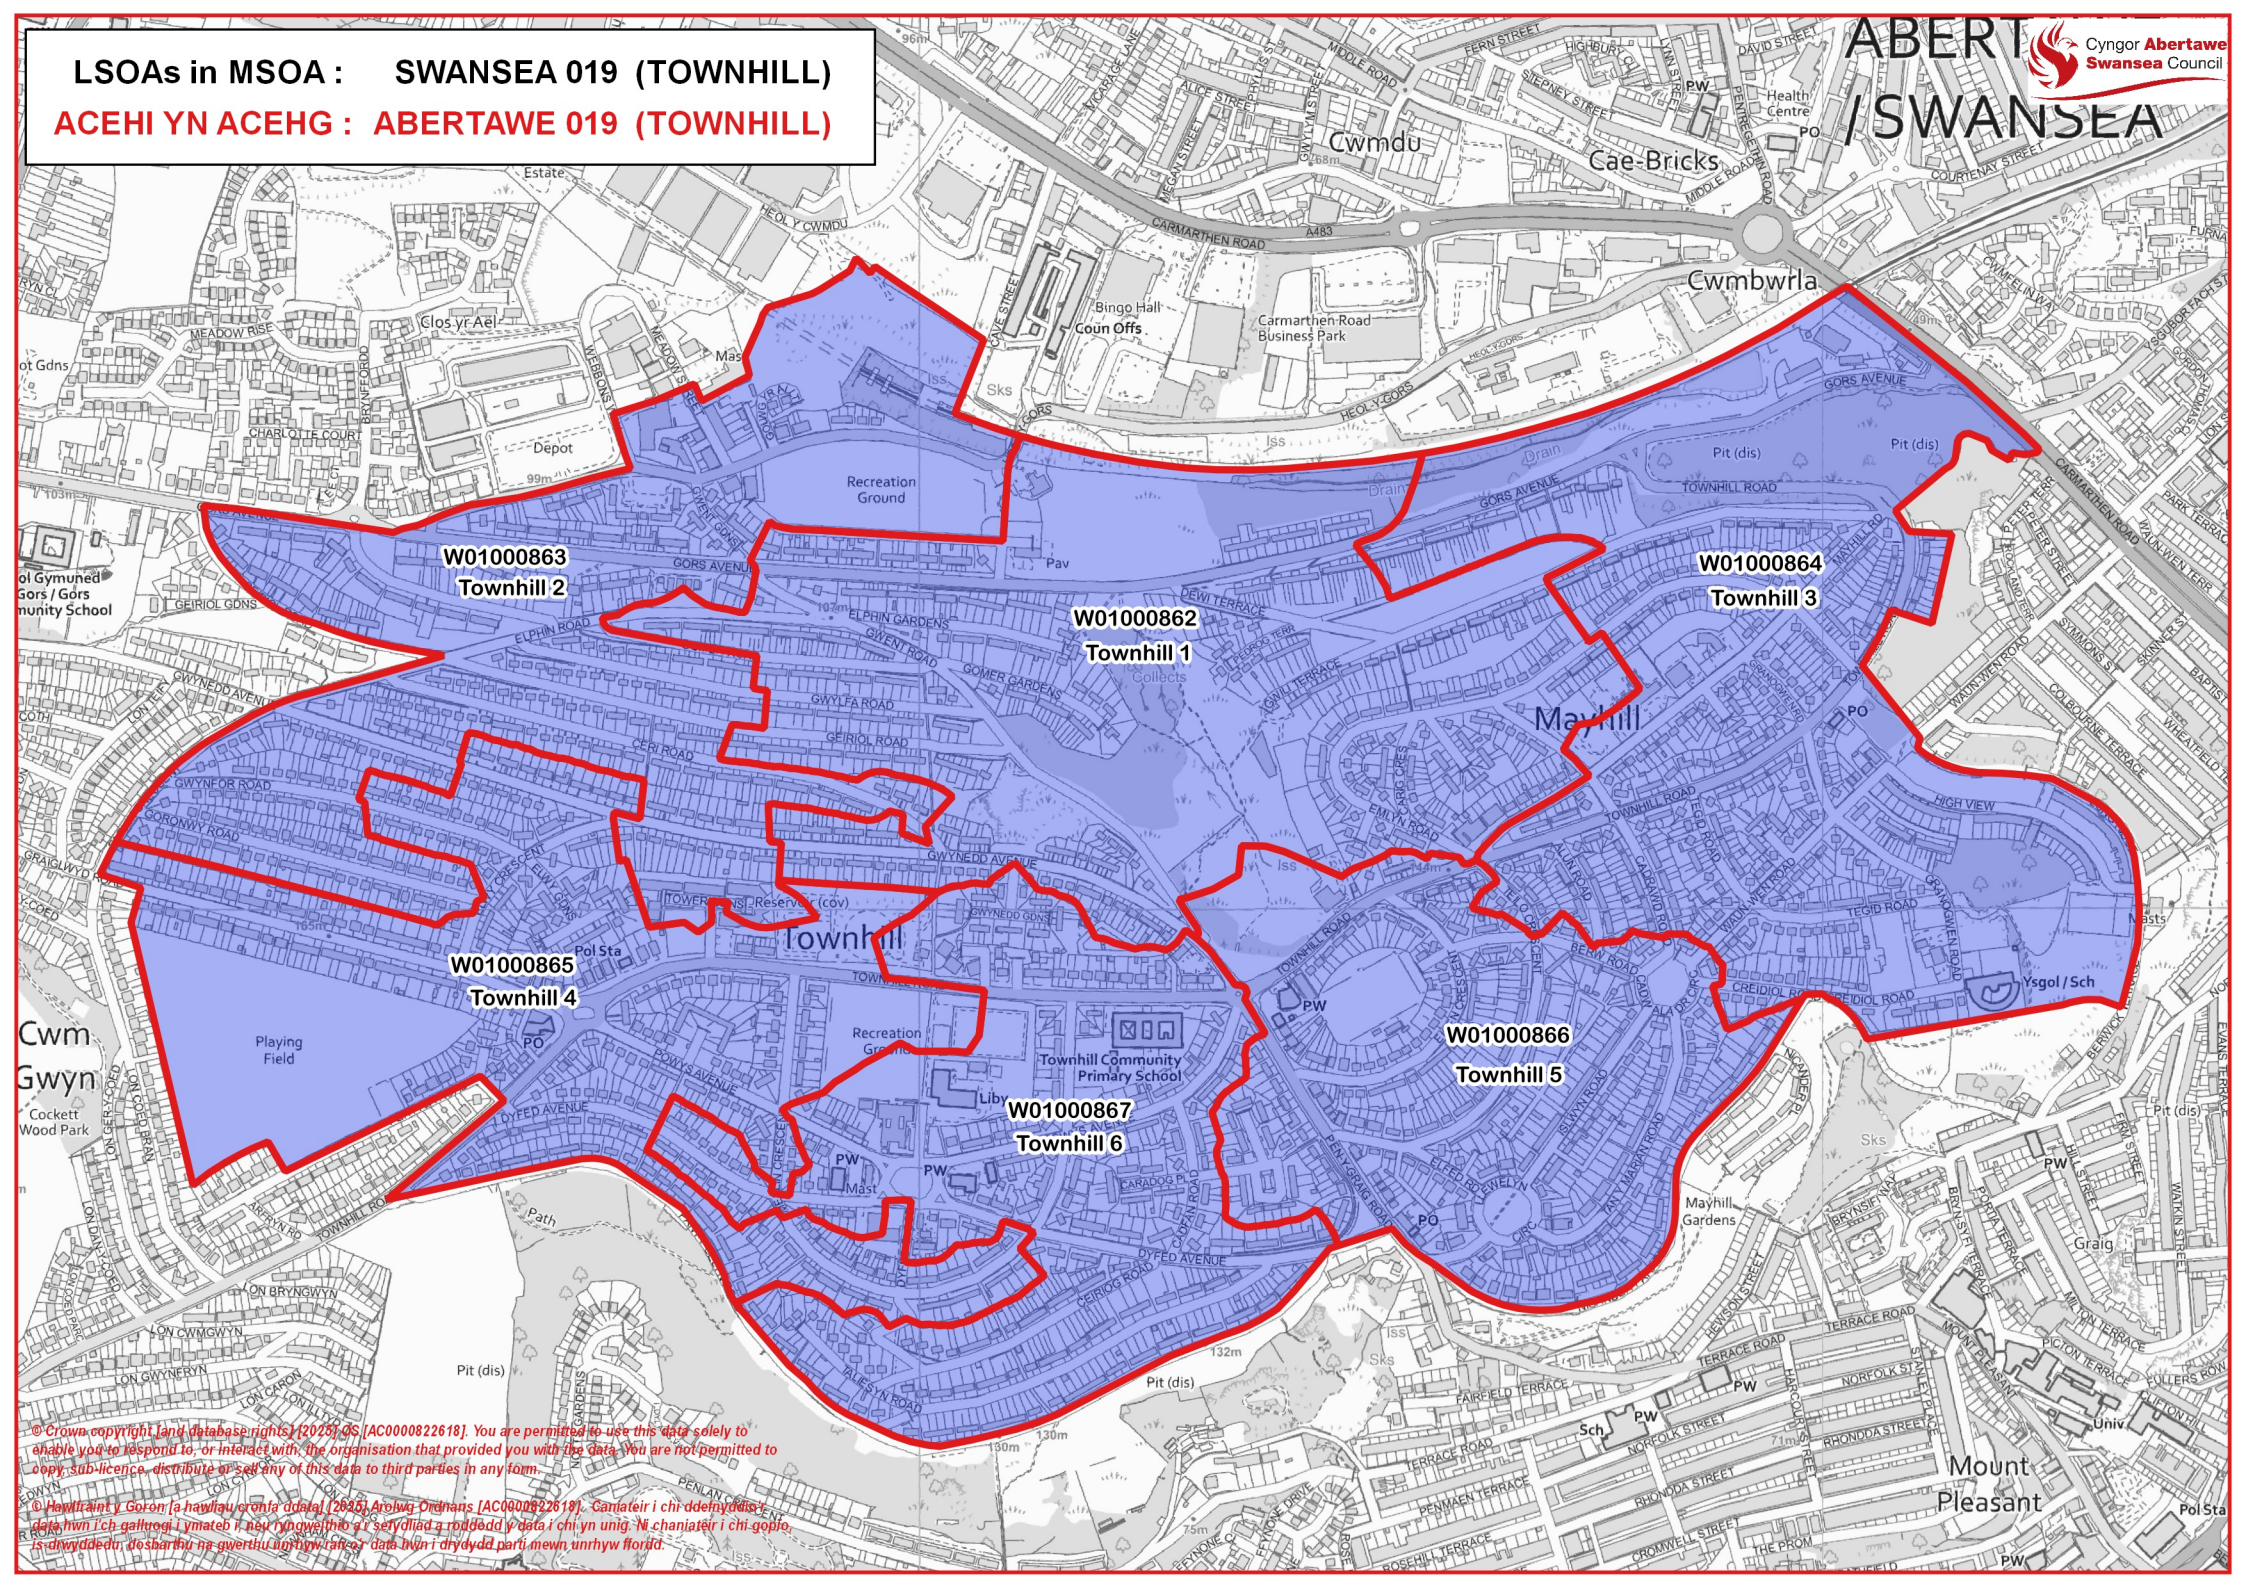

LSOAs in MSOA : SWANSEA 019 (TOWNHILL)

ACEHI YN ACEHG : ABERTAWNE 019 (TOWNHILL)

© Crown copyright (and database rights) (2025) OS [AC0000822618]. You are permitted to use this data solely to enable you to respond to, or interact with, the organisation that provided you with the data. You are not permitted to copy, sub-licence, distribute or set any of this data to third parties in any form.