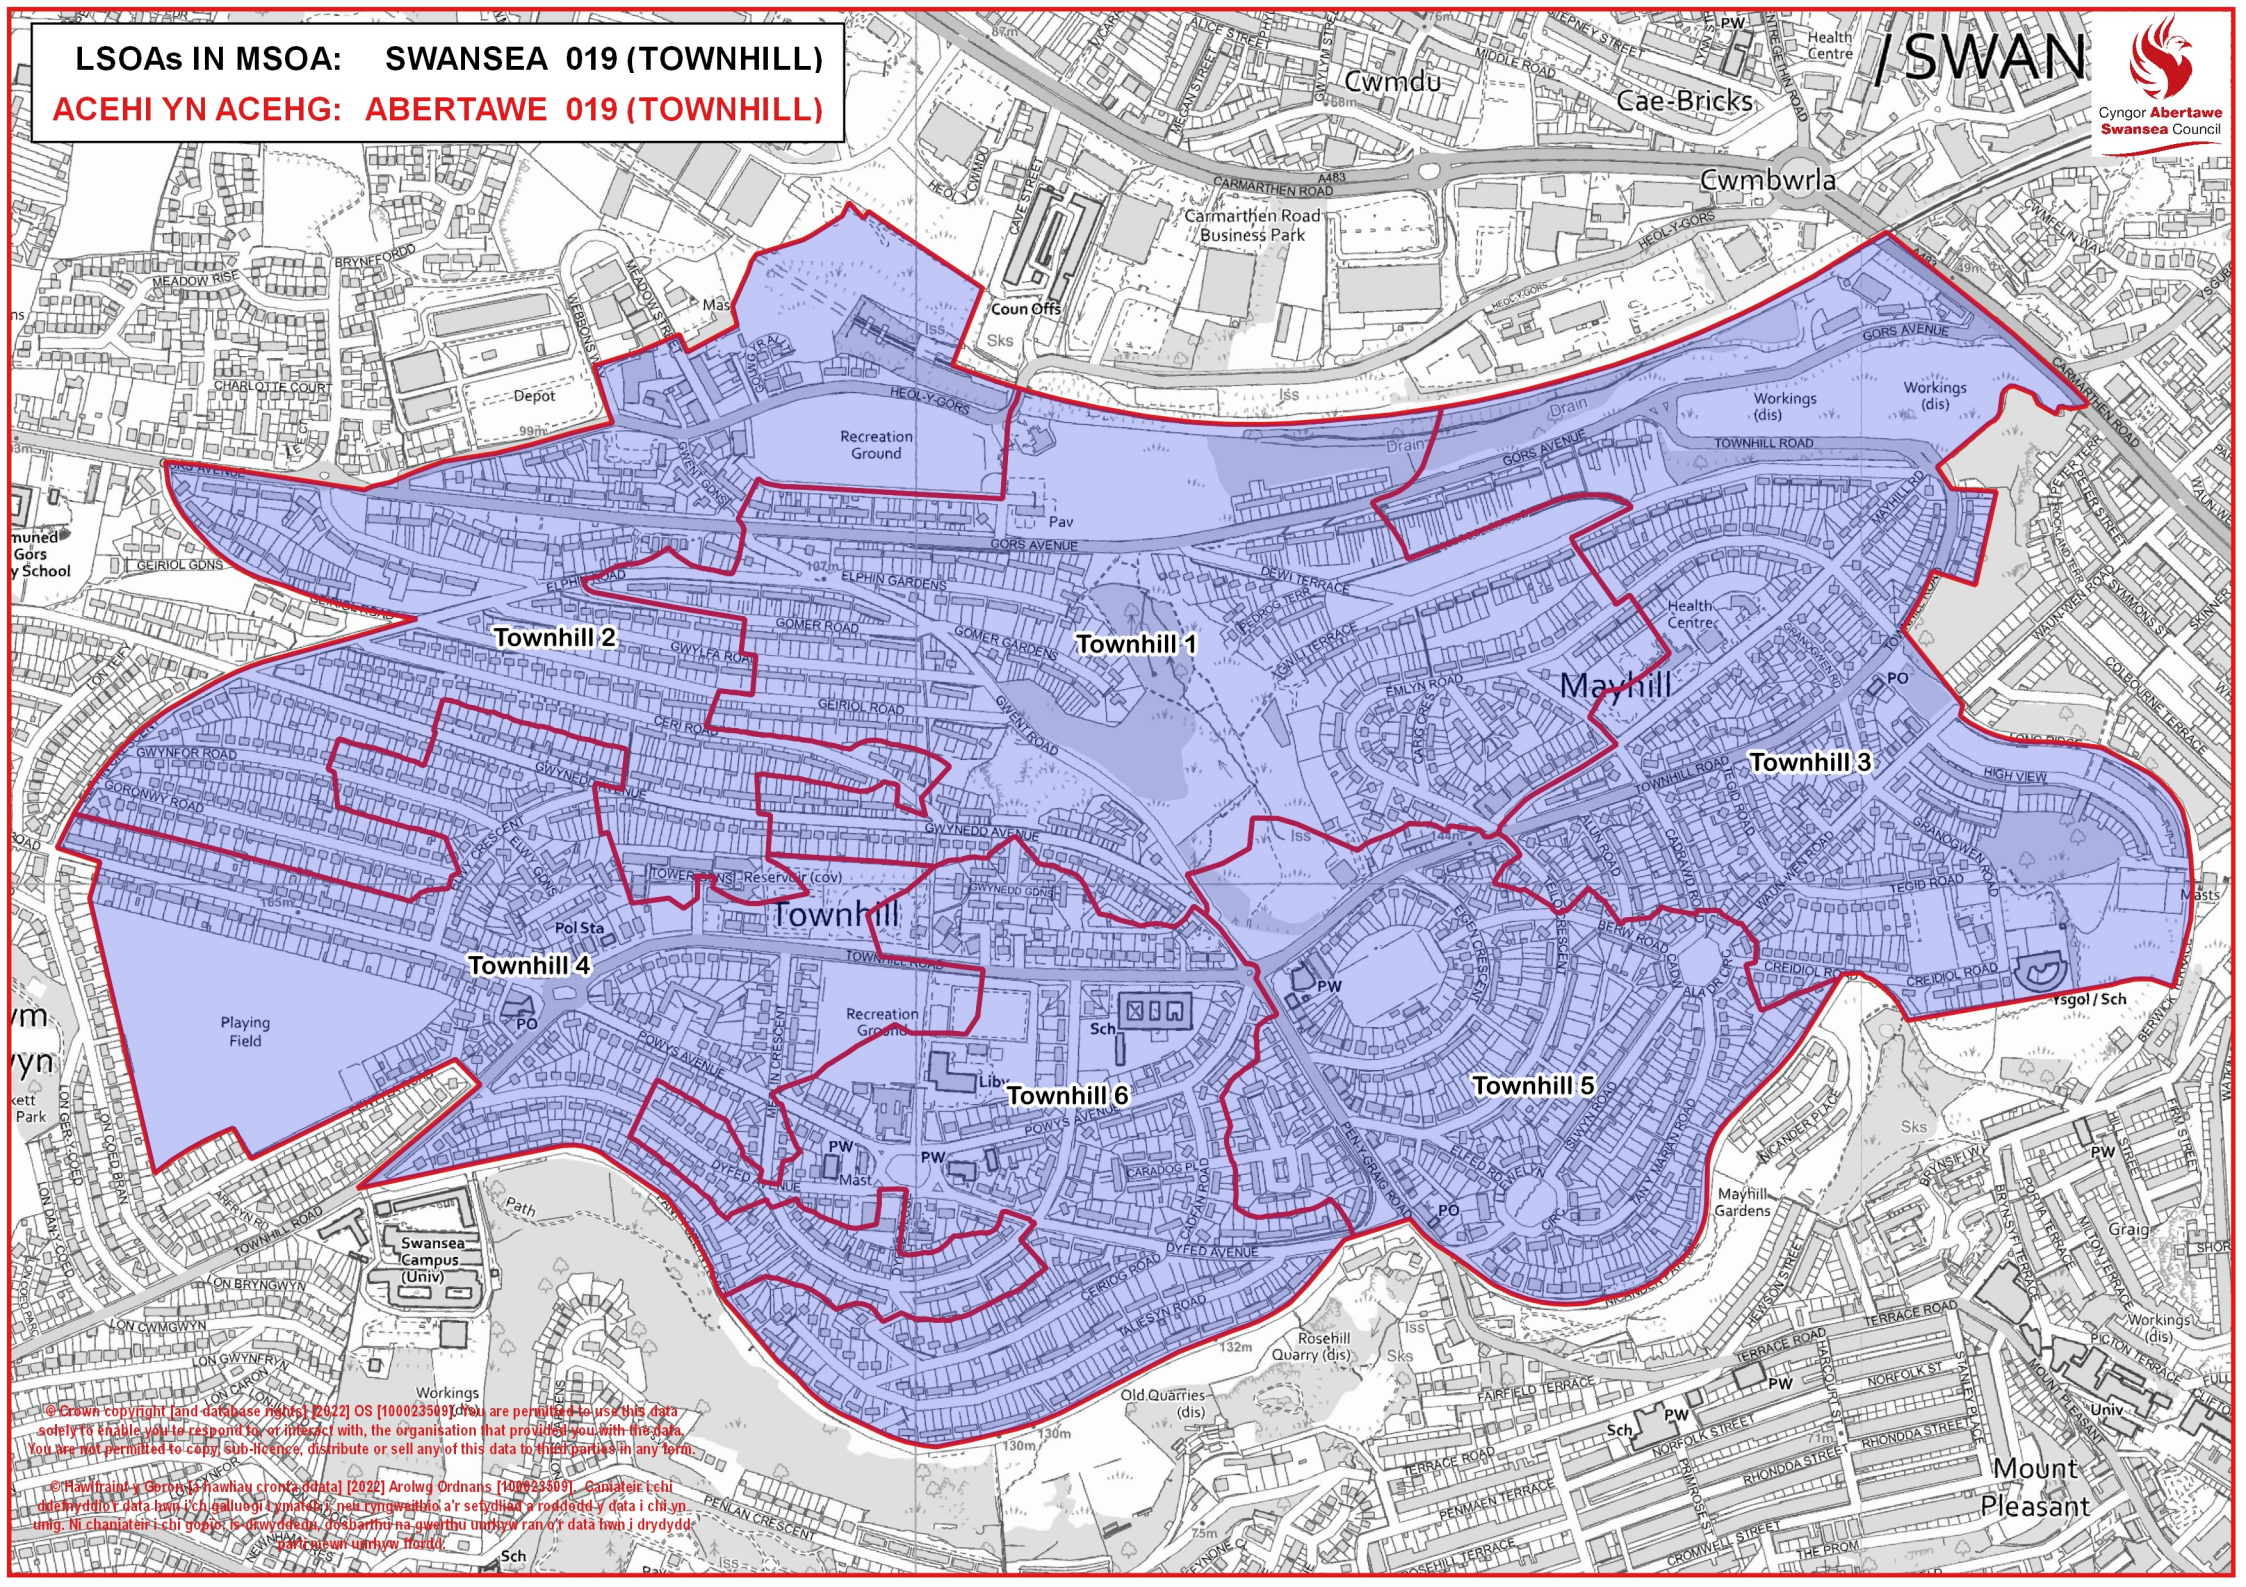

LSOAs IN MSOA: SWANSEA 019 (TOWNHILL)
ACEHI YN ACEHG: ABERTAWE 019 (TOWNHILL)

SWAN

© Crown copyright and database rights [2022] OS [100023509]. Data is permitted to use this data solely to enable you to respond to or interact with, the organisation that provided you with the data. You are not permitted to copy, sub-licence, distribute or sell any of this data to third parties in any form.

© Hwylfaint y Cymdeithas Fawliav Cronfa [2022] Arolwg Ordnans [100023509]. Caniatir i chi ddefnyddio'r data hwn i'ch galluogi i ymateb, neu gyswlltio a'r sefydliad y rodded y data i chi yn unig. Ni chaniatir i chi gopïo, sub-lywodraethu, dosbarthu na gwerthu unrhyw ran o'r data hwn i drydydd parti neu unrhyw ffordd.

Mount Pleasant