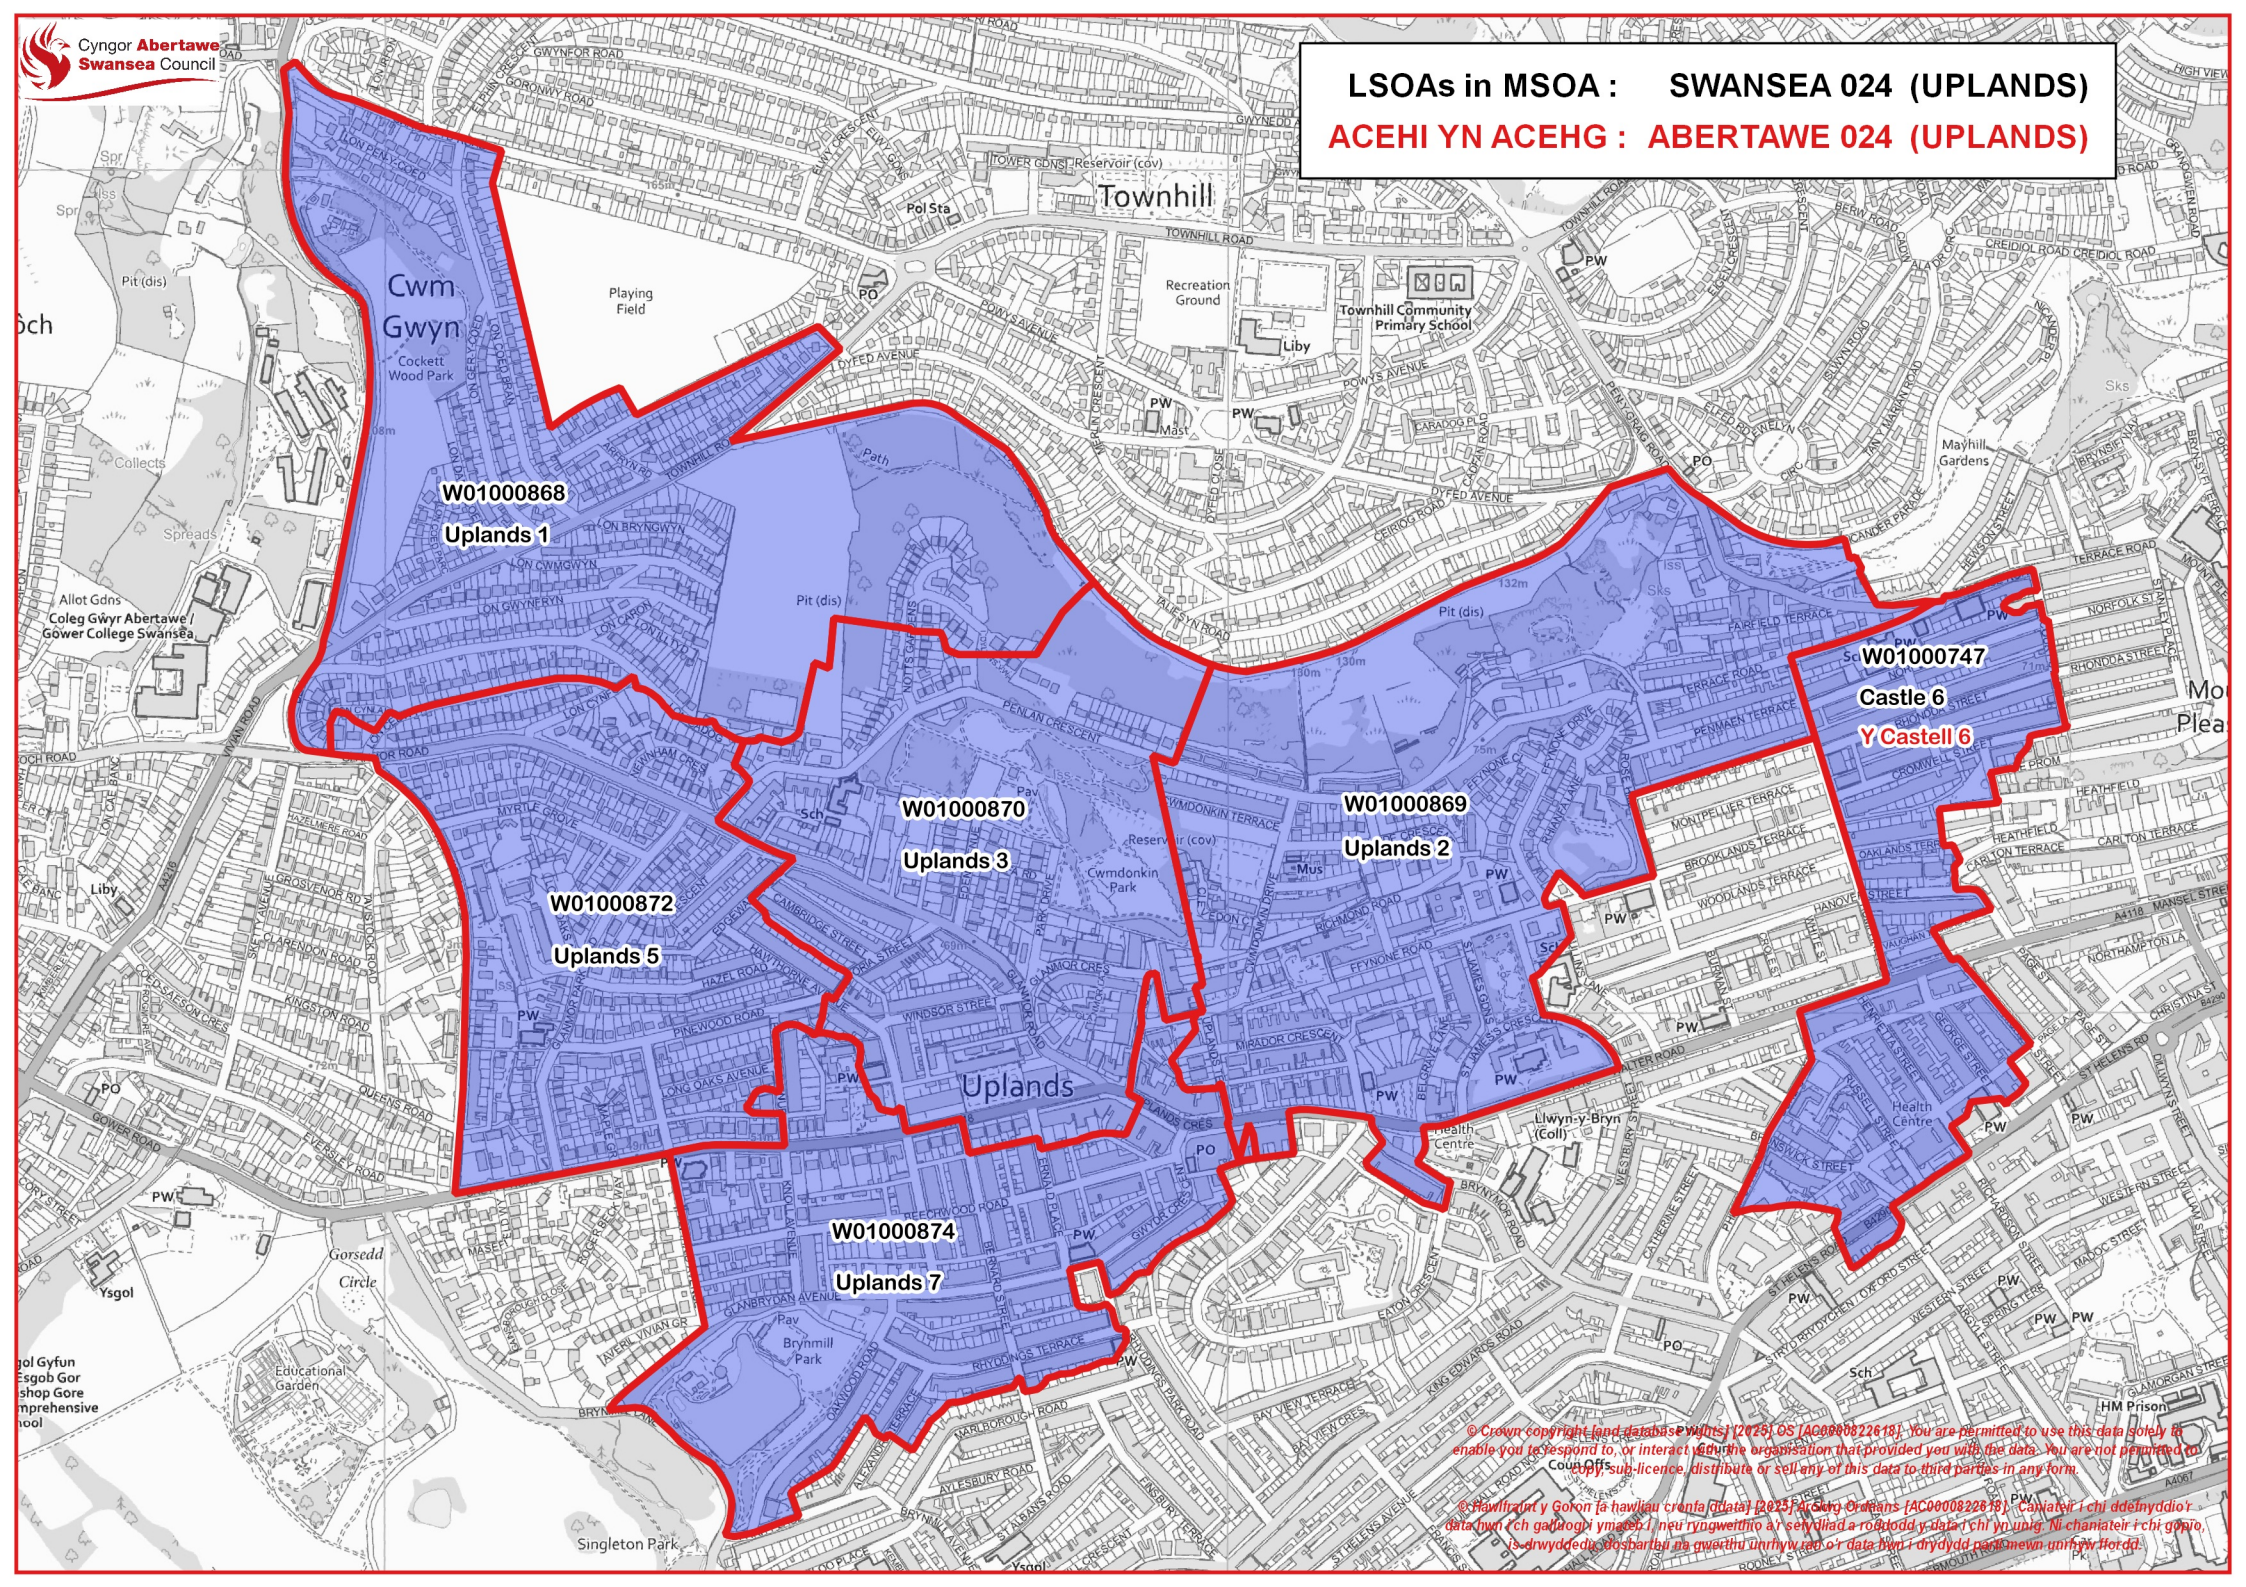

LSOAs in MSOA : SWANSEA 024 (UPLANDS)
ACEHI YN ACEHG : ABERTAWE 024 (UPLANDS)

© Crown copyright and database rights [2023] OS [AC0000822618]. You are permitted to use this data solely to enable you to respond to, or interact with, the organisation that provided you with the data. You are not permitted to copy, republish, distribute or sell any of this data to third parties in any form.