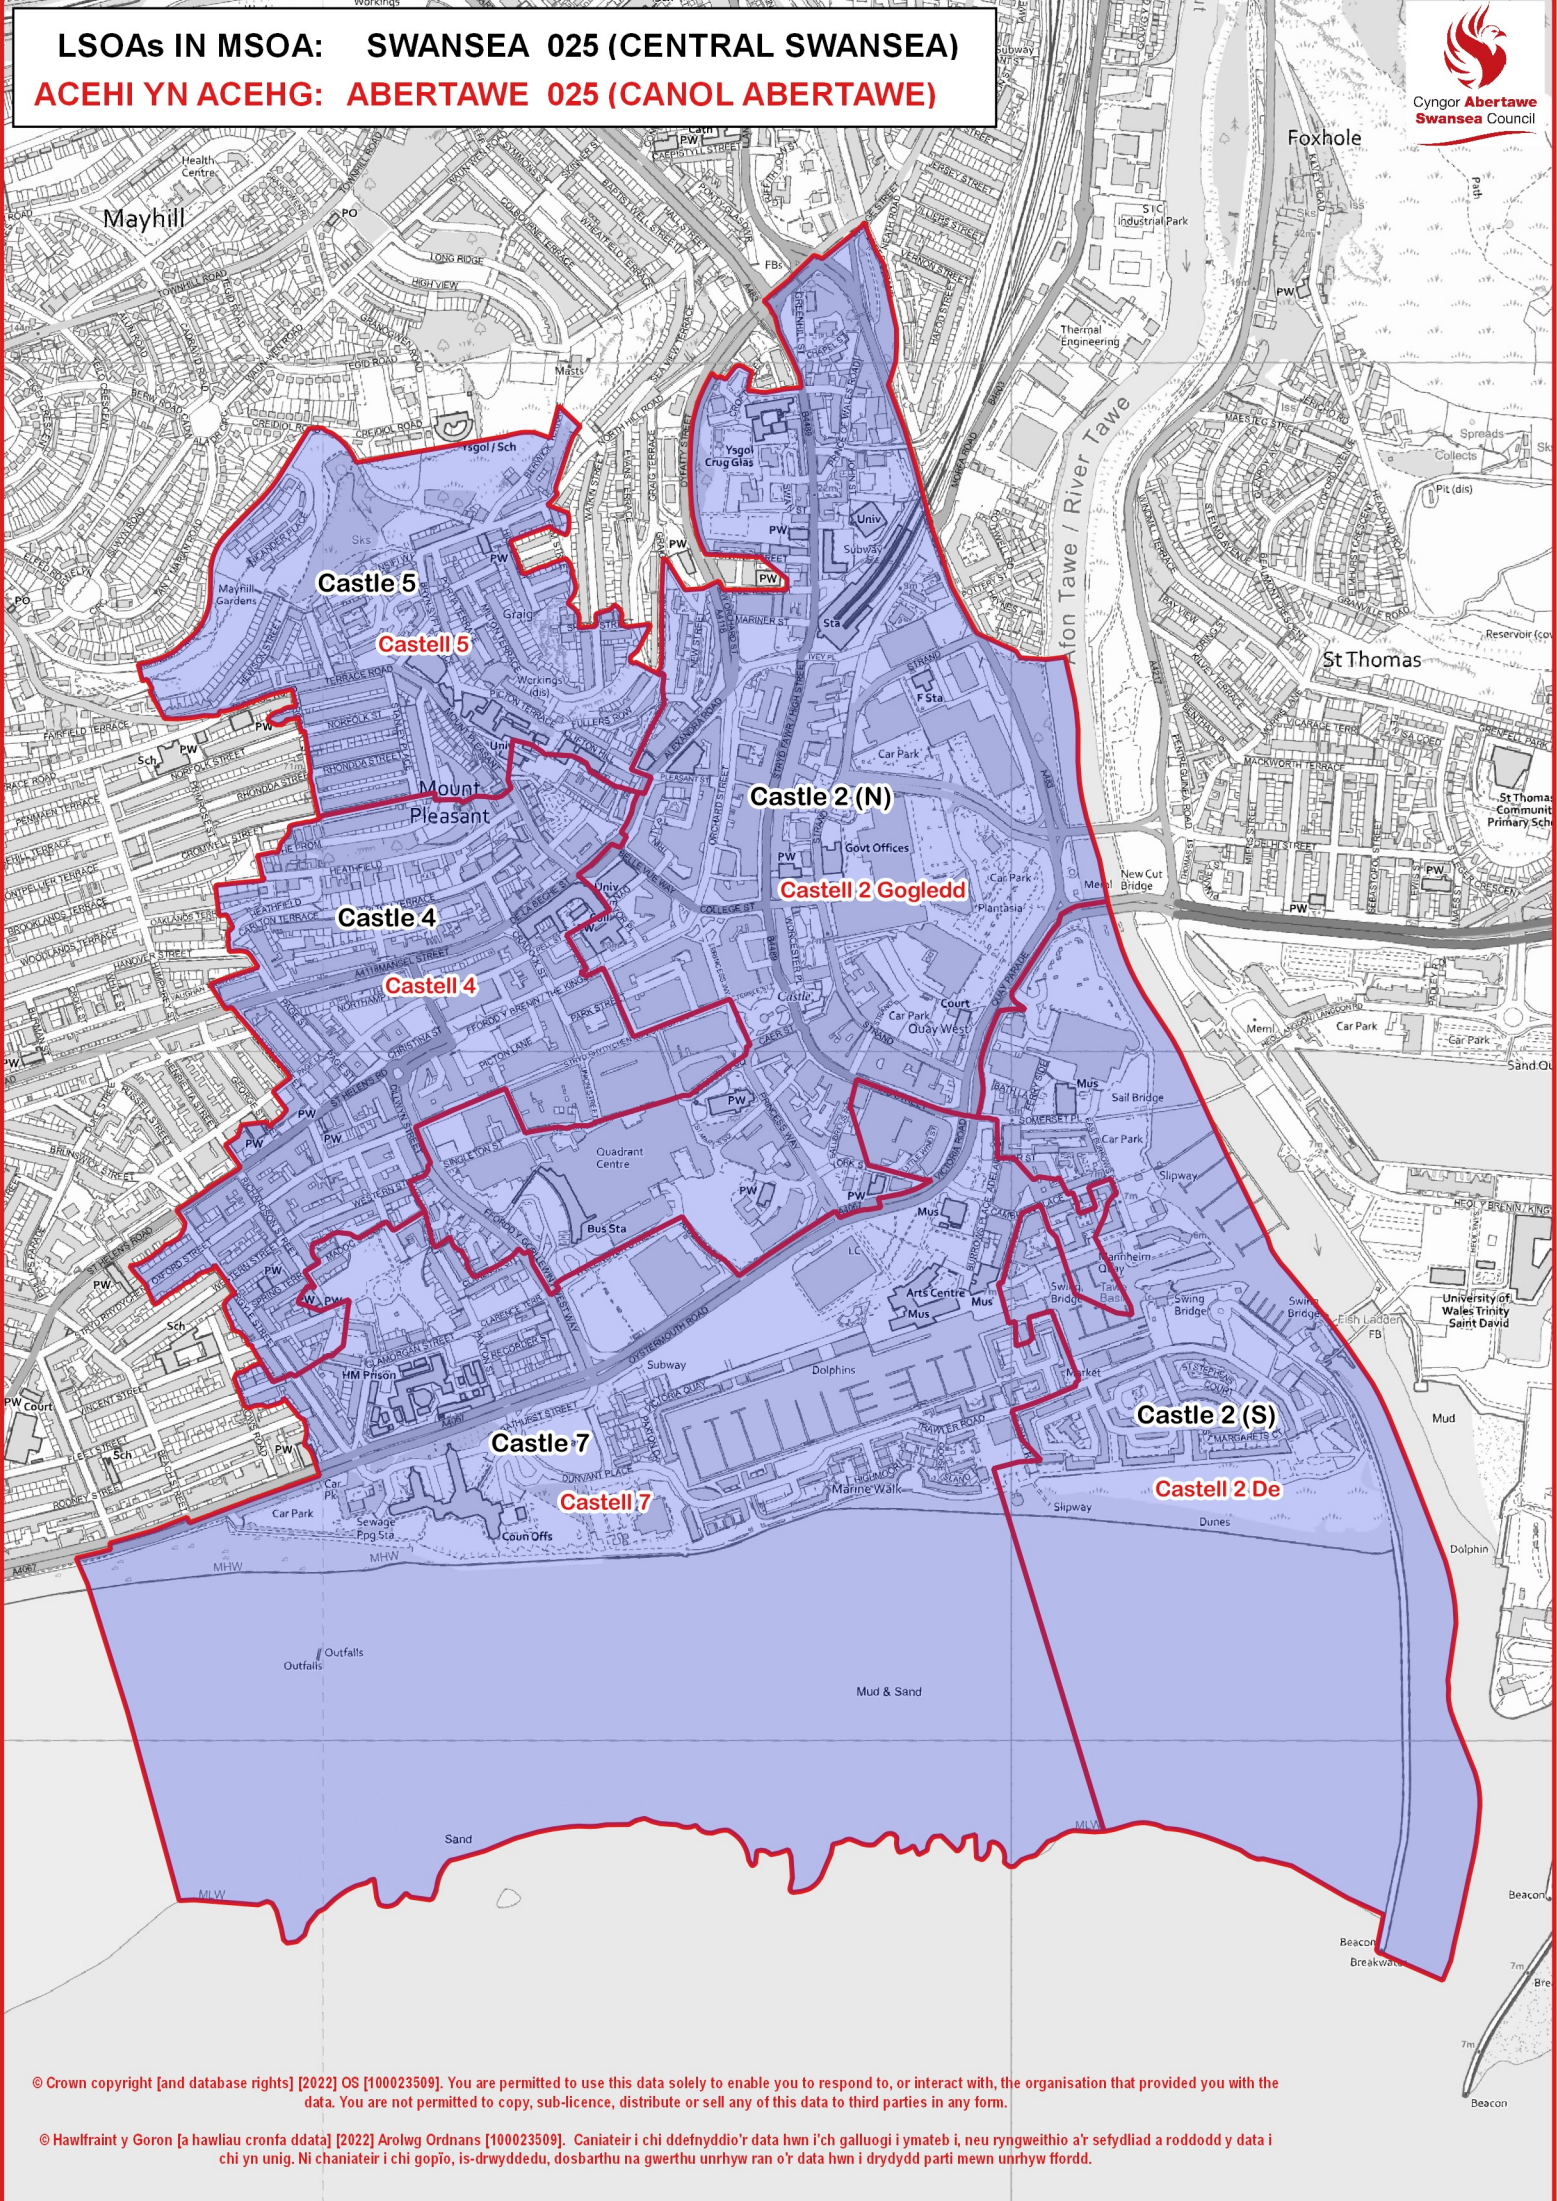

**LSOAs IN MSOA: SWANSEA 025 (CENTRAL SWANSEA)**  
**ACEHI YN ACEHG: ABERTAWE 025 (CANOL ABERTAWE)**

© Crown copyright [and database rights] [2022] OS [100023509]. You are permitted to use this data solely to enable you to respond to, or interact with, the organisation that provided you with the data. You are not permitted to copy, sub-licence, distribute or sell any of this data to third parties in any form.