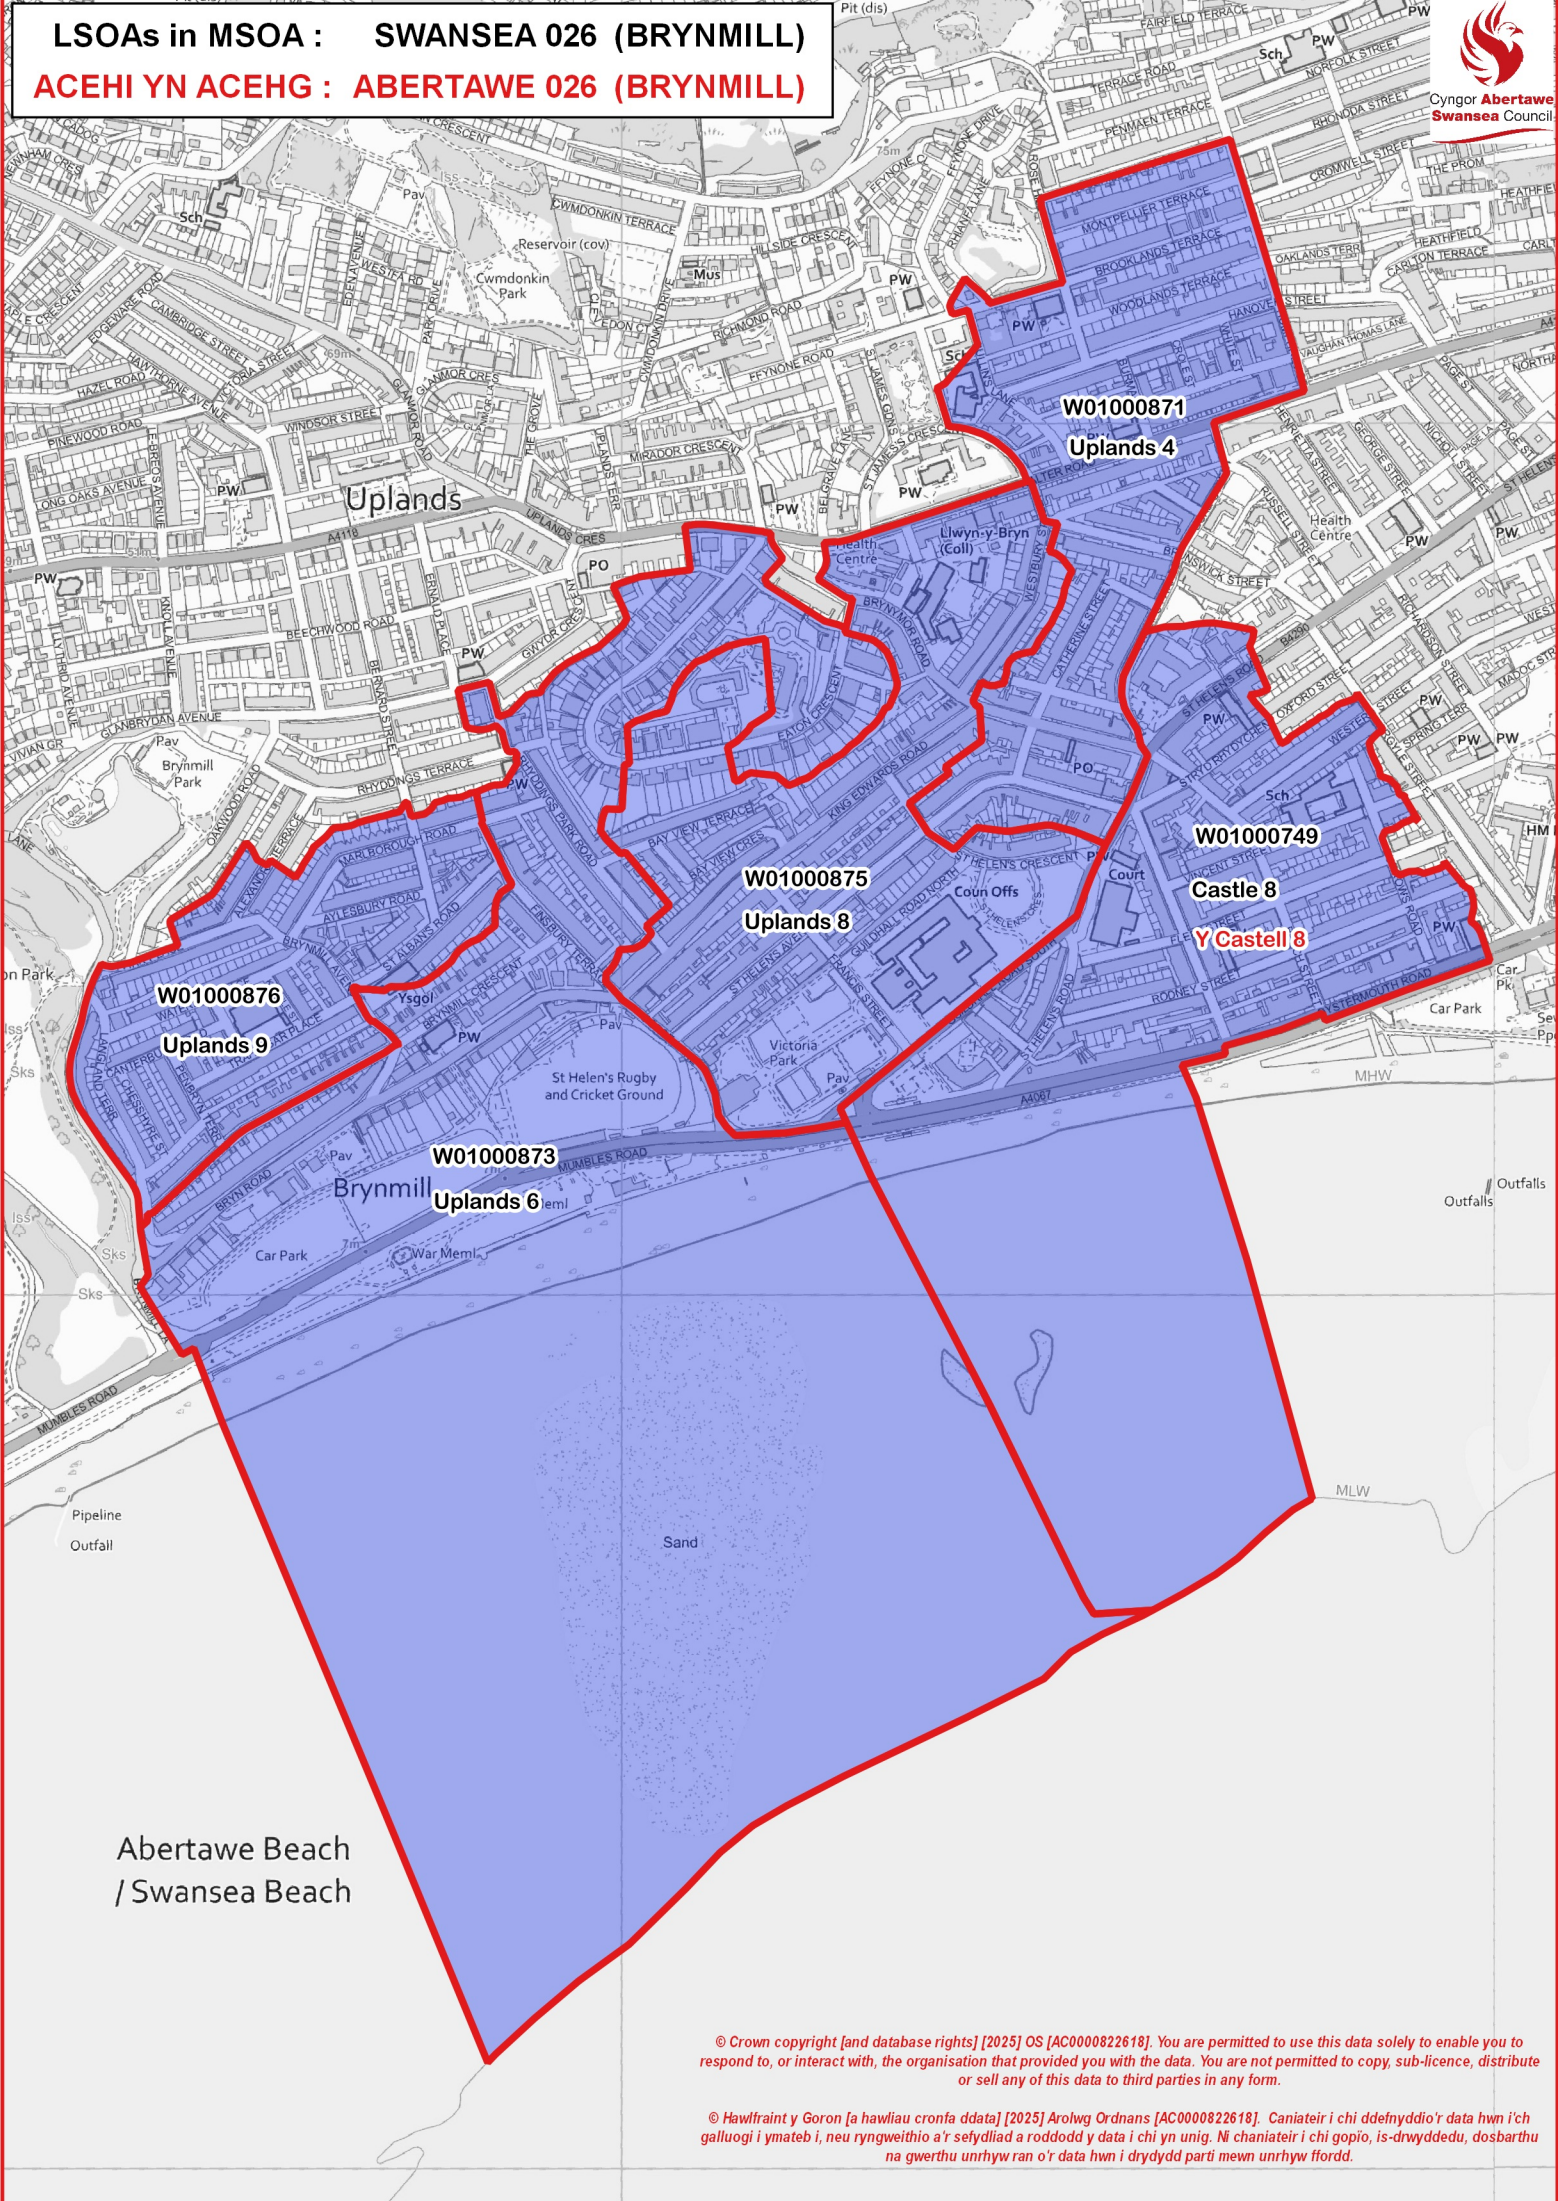

LSOAs in MSOA : SWANSEA 026 (BRYNMILL)

ACEHI YN ACEHG : ABERTAWE 026 (BRYNMILL)

Abertawe Beach
/ Swansea Beach

© Crown copyright [and database rights] [2025] OS [AC0000822618]. You are permitted to use this data solely to enable you to respond to, or interact with, the organisation that provided you with the data. You are not permitted to copy, sub-licence, distribute or sell any of this data to third parties in any form.