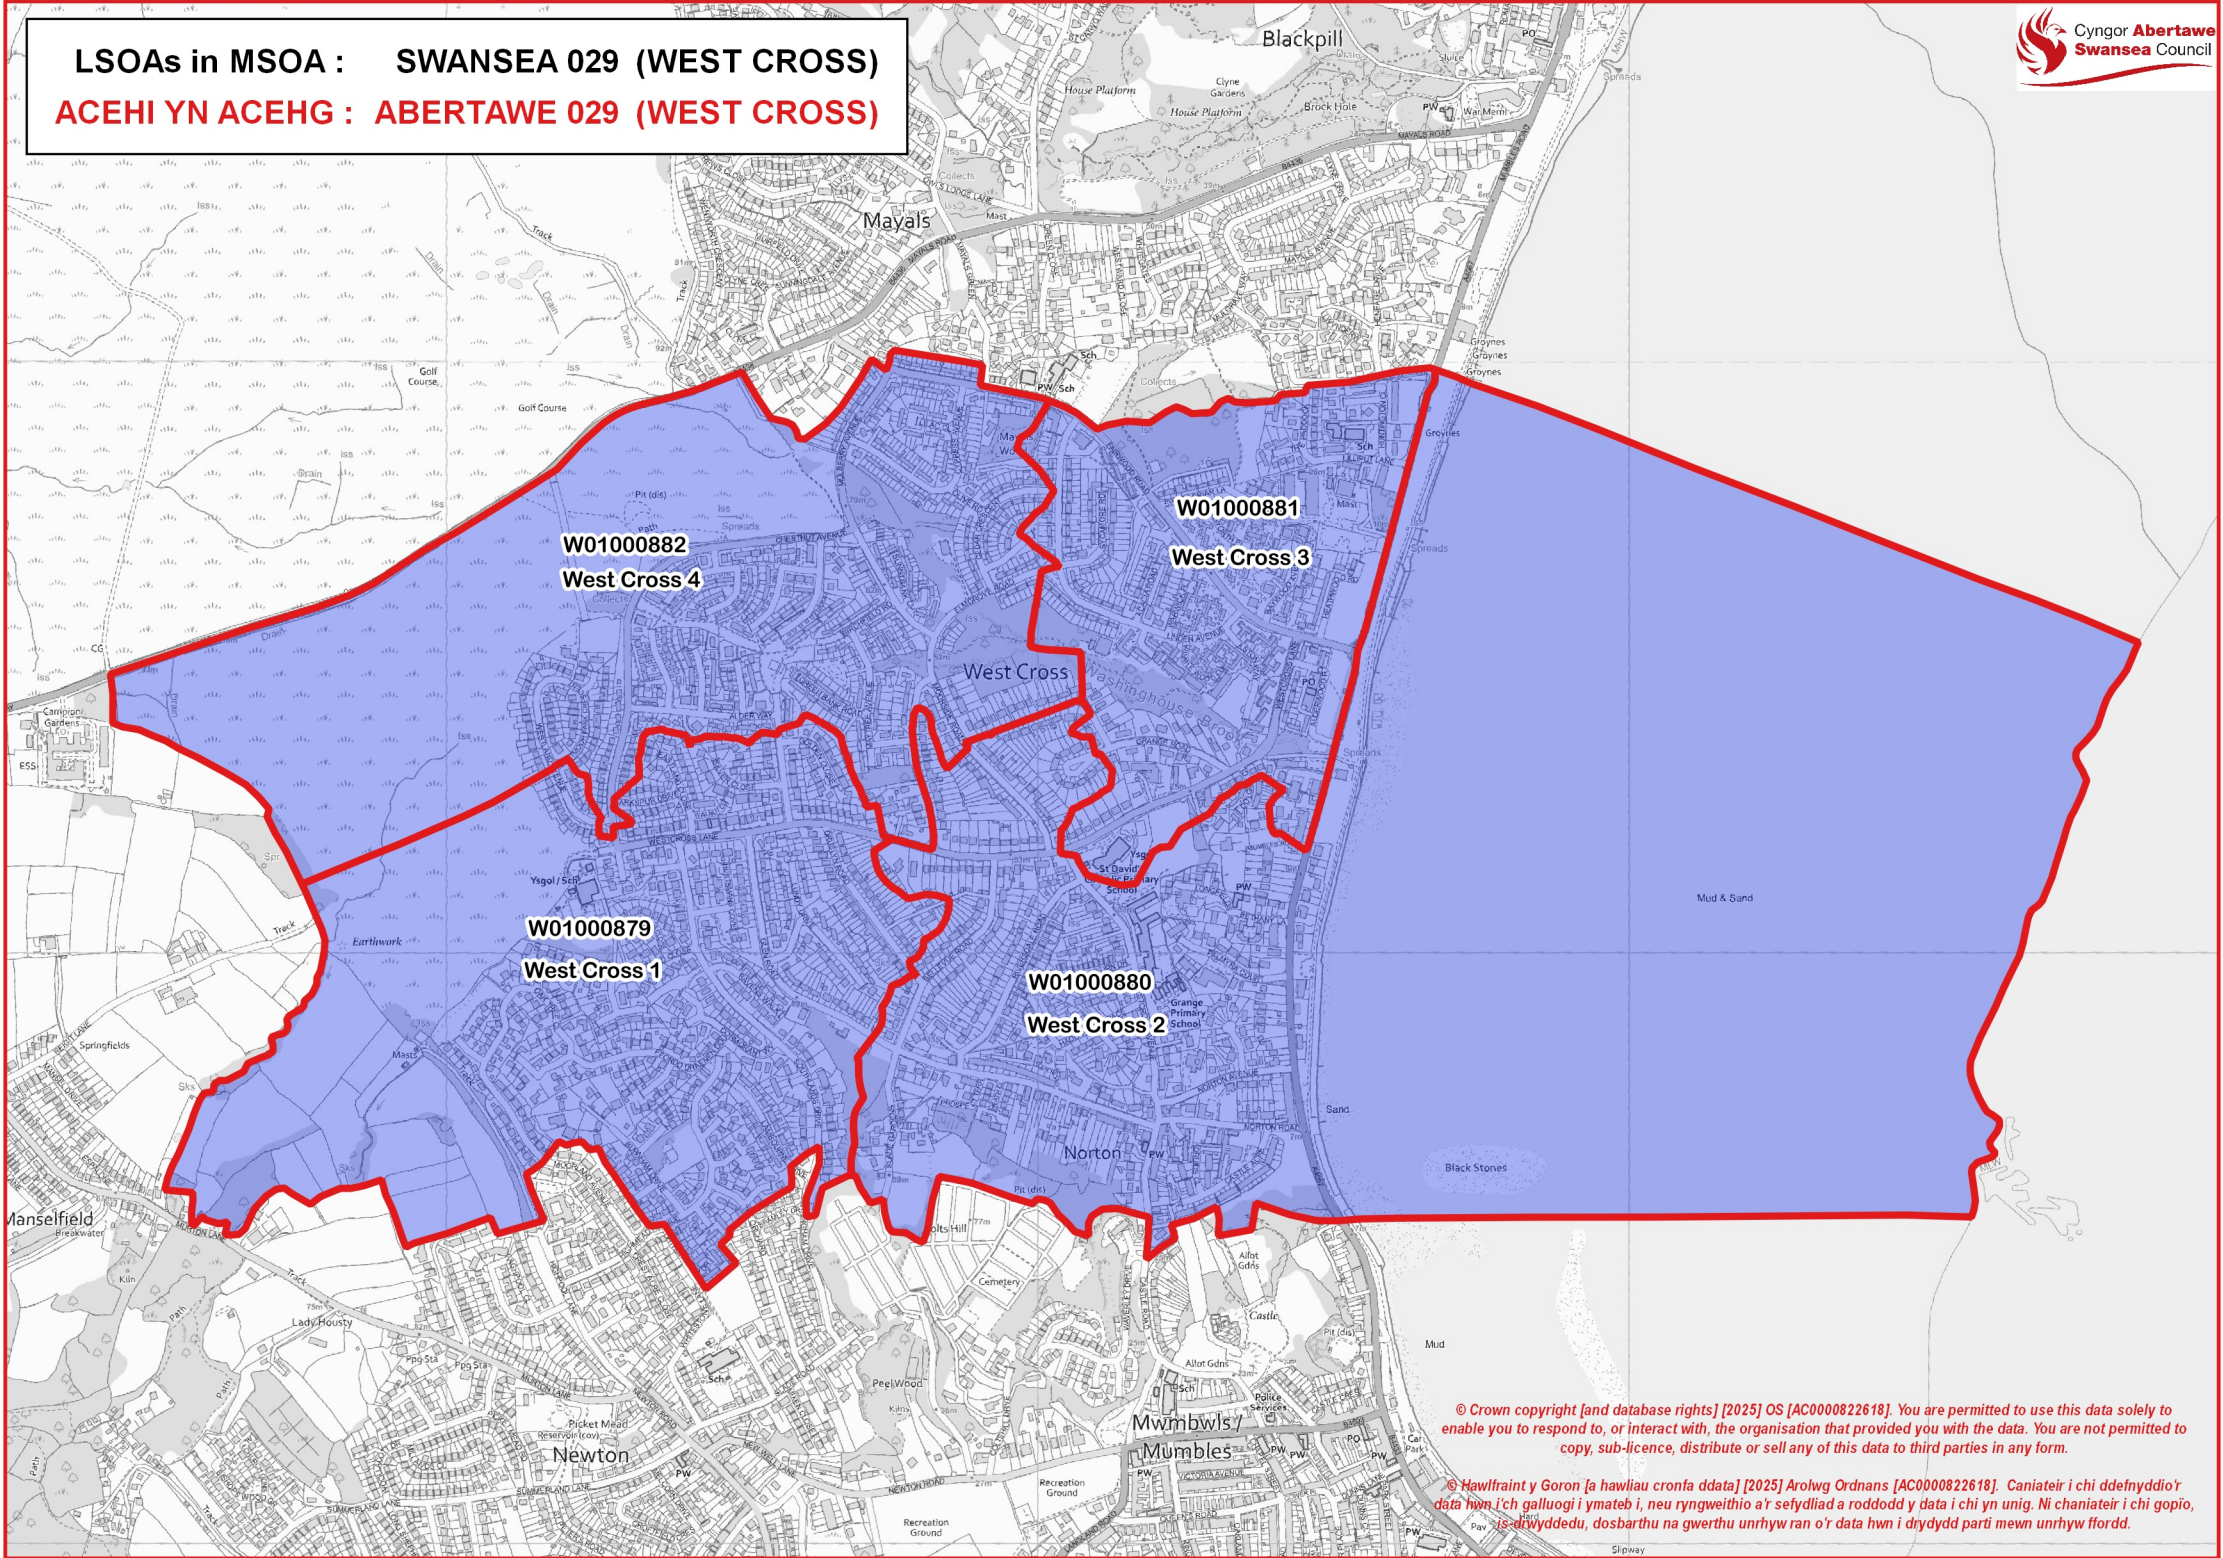

LSOAs in MSOA : SWANSEA 029 (WEST CROSS)
ACEHI YN ACEHG : ABERTAWE 029 (WEST CROSS)

W01000882
West Cross 4

W01000881
West Cross 3

W01000879
West Cross 1

W01000880
West Cross 2

© Crown copyright [and database rights] [2025] OS [AC0000822618]. You are permitted to use this data solely to enable you to respond to, or interact with, the organisation that provided you with the data. You are not permitted to copy, sub-licence, distribute or sell any of this data to third parties in any form.