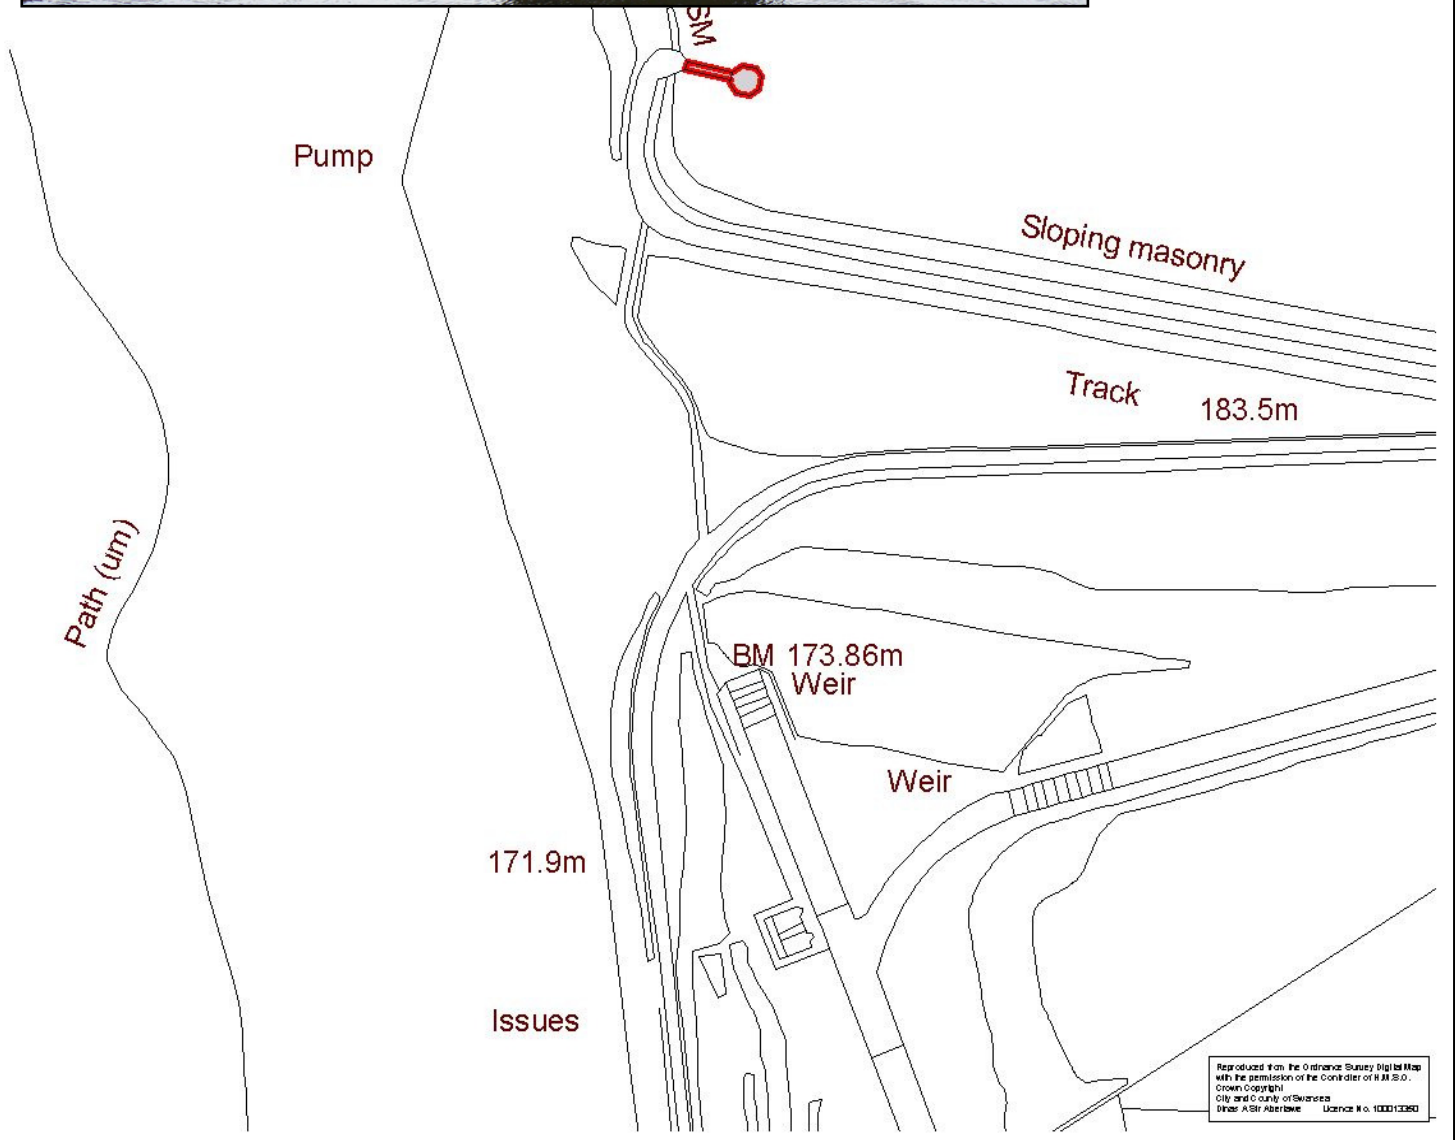

LB:488 – VALVE TOWER AT UPPER LLIW RESERVOIR
CADW REF. NO. 81067

1500